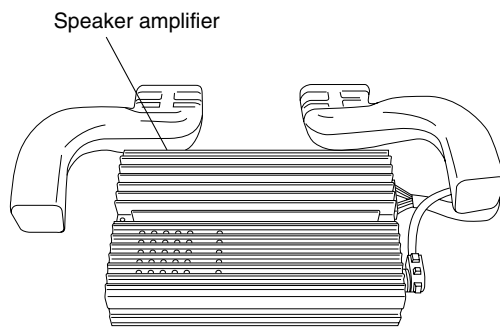

AUDIO SYSTEM

Entertainment System

1. Audio System

A: DESCRIPTION

The McIntosh™ system consists of a head unit, a speaker amplifier, two tweeters, four mid-range speakers, and a woofer. The speaker amplifier is located below the front passenger's seat and the woofer at the right rear quarter trim (wagon) or left rear shelf trim (sedan).

The output power handled by each of the four channels is 24W and that handled by the woofer is 60W. The total harmonic distortion of the system is as low as 0.05% which is comparable to that of high-class home-use audio systems.

B6H1516

B6H1517A

B6H1518A

Speakers

Type	Diameter	Number
Front tweeter	20 mm (0.8 in)	2
Front mid-range speaker	160 mm (6.3 in)	2
Rear mid-range speaker	160 mm (6.3 in)	2
Woofer (oval shaped)	152 mm (6 in) x 229 mm (9 in)	1