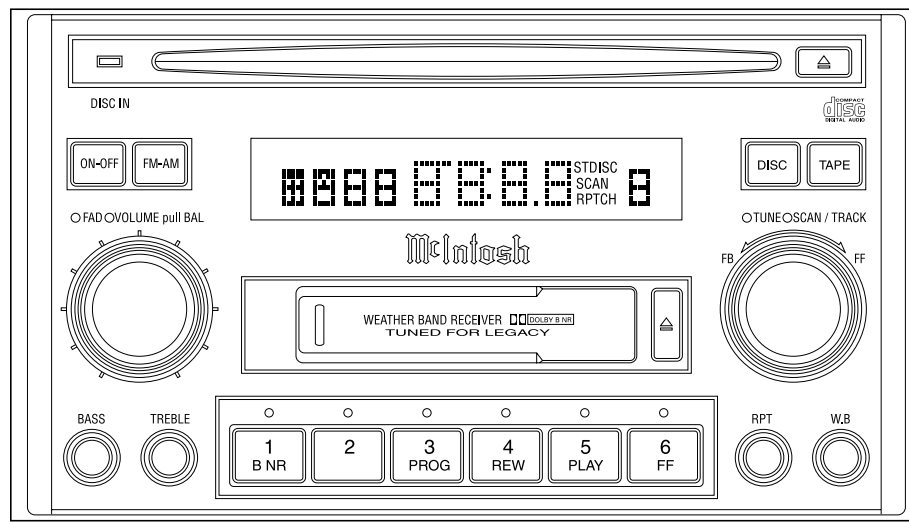

AUDIO SYSTEM

Entertainment System

1. Audio System

A: DESCRIPTION

The McIntosh™ system consists of a head unit, a speaker amplifier, two tweeters, four mid-range speakers, and a woofer. The speaker amplifier is located below the front passenger's seat and the woofer at the right rear quarter trim (wagon) or left rear shelf trim (sedan).

The output power handled by each of the four channels is 24W and that handled by the woofer is 60W. The total harmonic distortion of the system is as low as 0.05% which is comparable to that of high-class home-use audio systems.

B6H1516

B6H1517A

B6H1518A

Speakers

Type	Diameter	Number
Front tweeter	20 mm (0.8 in)	2
Front mid-range speaker	160 mm (6.3 in)	2
Rear mid-range speaker	160 mm (6.3 in)	2
Woofer (oval shaped)	152 mm (6 in) x 229 mm (9 in)	1