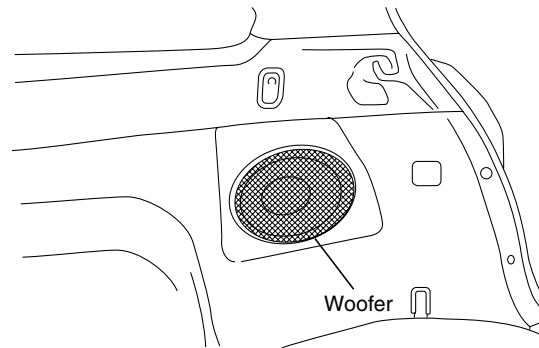

AUDIO SYSTEM

Entertainment System

1. Audio System

A: DESCRIPTION

The McIntosh™ system consists of a head unit, a speaker amplifier, two tweeters, four mid-range speakers, and a woofer. The speaker amplifier is located below the front passenger's seat and the woofer at the right rear quarter trim (wagon) or left rear shelf trim (sedan).

The output power handled by each of the four channels is 24W and that handled by the woofer is 60W. The total harmonic distortion of the system is as low as 0.05% which is comparable to that of high-class home-use audio systems.

B6H1516

B6H1517A

B6H1518A

Speakers

Type	Diameter	Number
Front tweeter	20 mm (0.8 in)	2
Front mid-range speaker	160 mm (6.3 in)	2
Rear mid-range speaker	160 mm (6.3 in)	2
Woofer (oval shaped)	152 mm (6 in) x 229 mm (9 in)	1