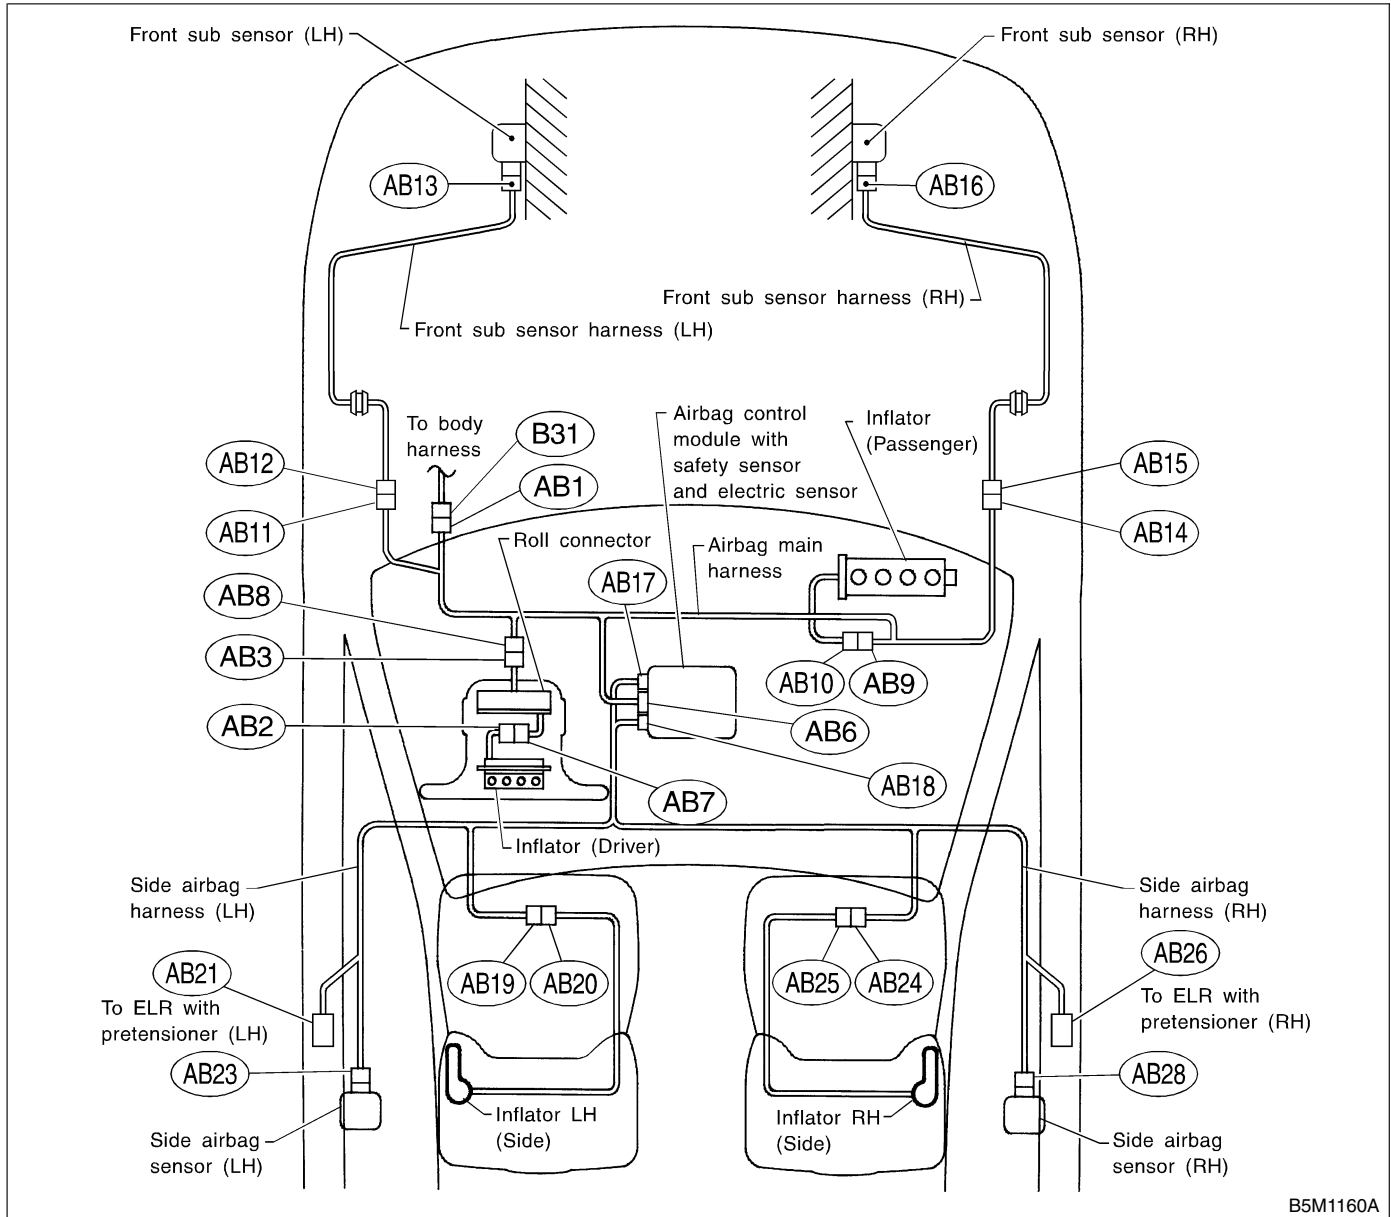

ELECTRICAL COMPONENTS LOCATION

Airbag System (DIAGNOSTICS)

4. Electrical Components Location

S002507

A: LOCATION

S002507A13

B5M1160A

Connector No.	(AB1)	(AB2)	(AB3)	(AB6)	(AB7)	(AB8)	(AB9)	(AB10)	(AB11)	(AB12)	(AB13)	(AB14)
Pole	7	2	2	28	2	2	4	4	2	2	2	2
Color	Yellow	Yellow	Yellow	Yellow	Yellow	Yellow	Yellow	Yellow	Blue	Blue	Yellow	Blue
Male/Female	Male	Male	Male	Female	Female	Female	Female	Male	Male	Female	Female	Male
Connector No.	(AB15)	(AB16)	(AB17)	(AB18)	(AB19)	(AB20)	(AB21)	(AB23)	(AB24)	(AB25)	(AB26)	(AB28)
Pole	2	2	12	12	2	2	2	4	2	2	2	4
Color	Blue	Yellow	Yellow	Yellow	Yellow	Yellow	Yellow	Yellow	Yellow	Yellow	Yellow	Yellow
Male/Female	Female	Female	Female	Female	Female	Female	Male	Female	Female	Male	Female	Female

AB-16