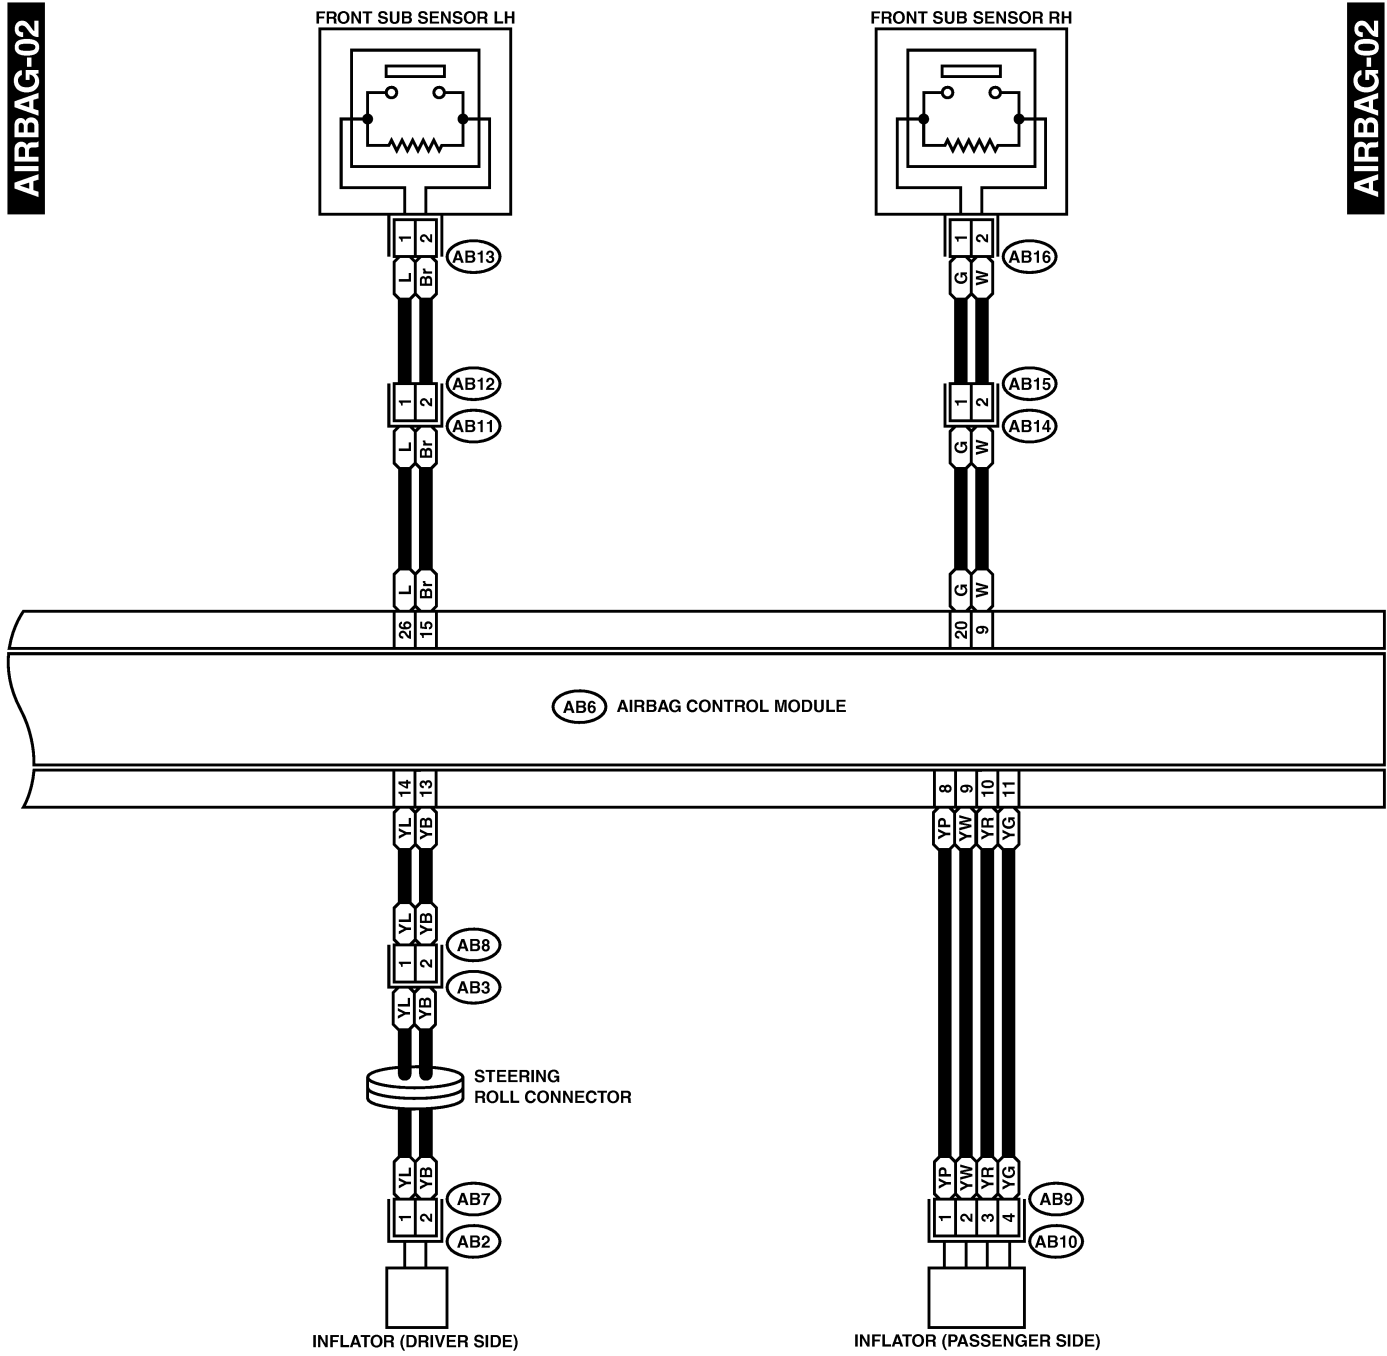

AIRBAG SYSTEM

Wiring System

6. Airbag System S903491

A: SCHEMATIC S903491A21

(B31) (YELLOW)

(B82)

(B79) (GRAY)

C: i12 (GREEN)

B: i11 (GREEN)

(AB6) (YELLOW)

A: i10 (GREEN)

AIRBAG-02

AIRBAG-02

- AB7 (YELLOW)
- AB12 (BLUE)
- AB13 (YELLOW)
- AB9 (YELLOW)
- AB8 (YELLOW)
- AB15 (BLUE)
- AB16 (YELLOW)

AIRBAG SYSTEM

Wiring System

- AB19 (YELLOW)
- AB21 (YELLOW)
- AB24 (YELLOW)
- AB26 (YELLOW)

- AB23 (YELLOW)
- AB28 (YELLOW)

- AB17 (YELLOW)

- AB18 (YELLOW)

MEMO: