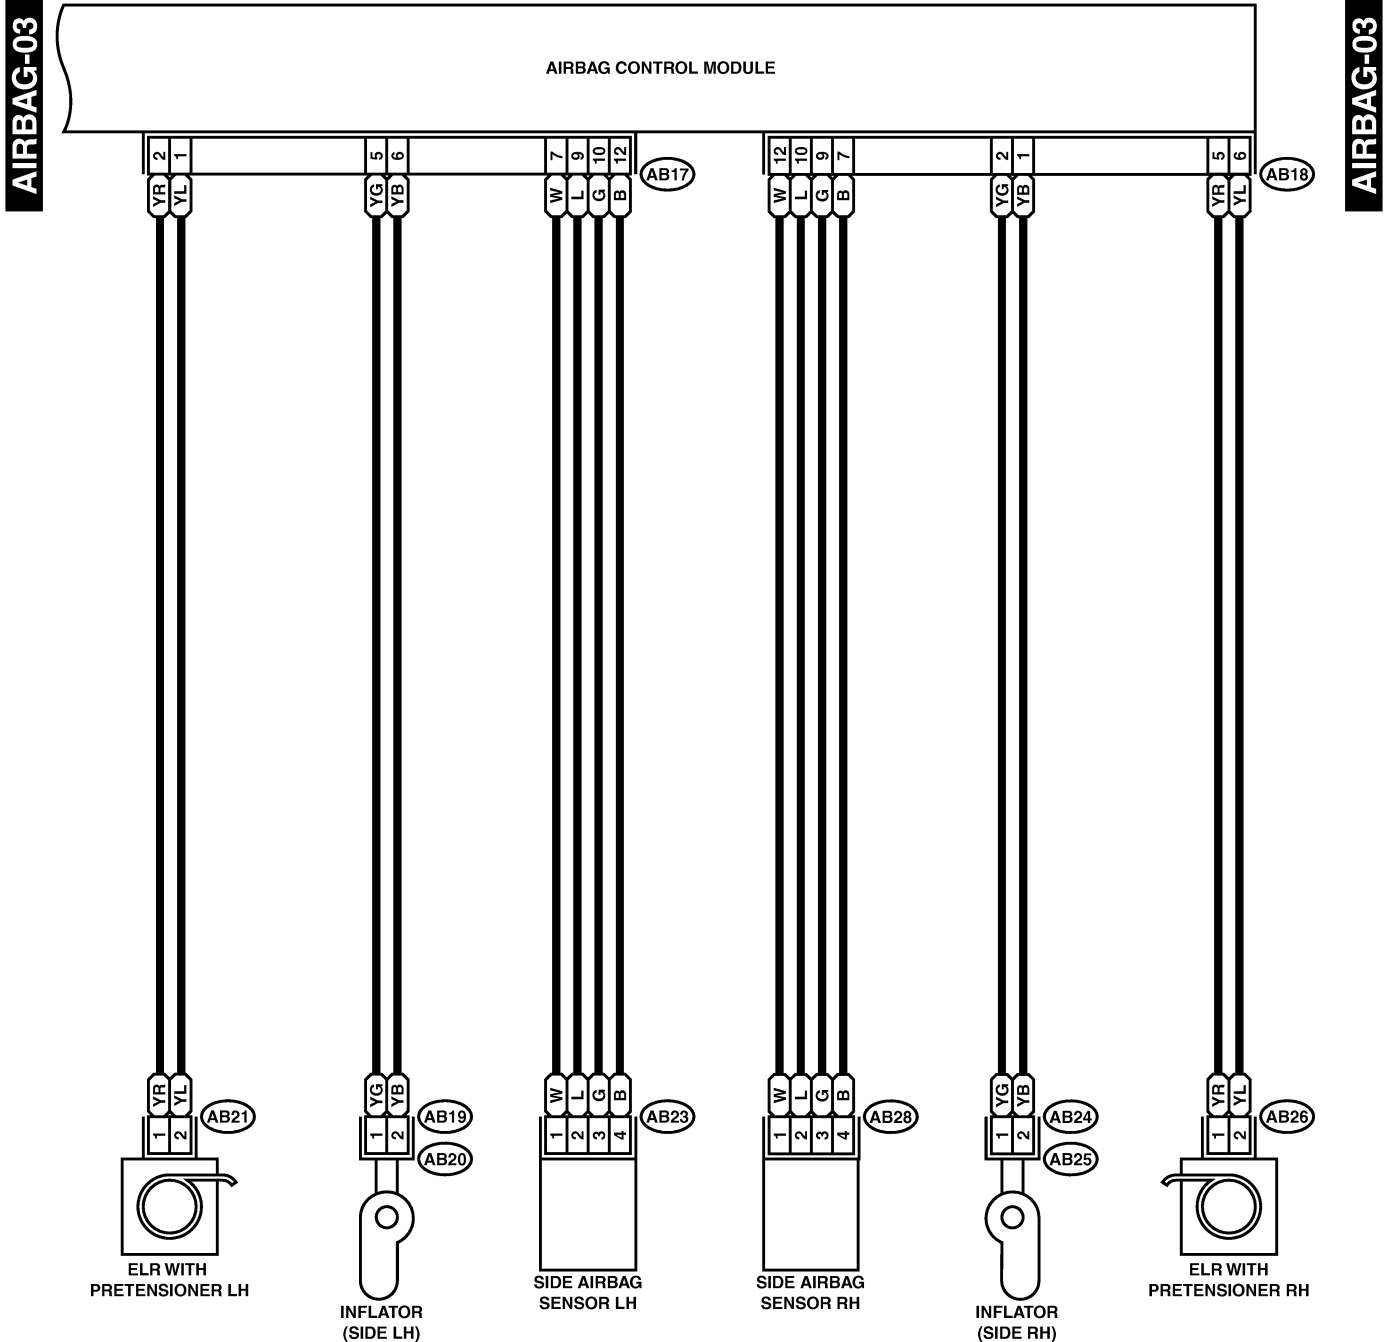

AIRBAG SYSTEM

Wiring System

6. Airbag System S903491

A: SCHEMATIC S903491A21

(B31) (YELLOW)

(B82)

(B79) (GRAY)

C: i12 (GREEN)

B: i11 (GREEN)

(AB6) (YELLOW)

A: i10 (GREEN)

AIRBAG-02

AIRBAG-02

- AB7 (YELLOW)
- AB12 (BLUE)
- AB13 (YELLOW)
- AB9 (YELLOW)
- AB8 (YELLOW)
- AB15 (BLUE)
- AB16 (YELLOW)

AIRBAG SYSTEM

Wiring System

- AB19 (YELLOW)
- AB21 (YELLOW)
- AB24 (YELLOW)
- AB26 (YELLOW)

- AB23 (YELLOW)
- AB28 (YELLOW)

- AB17 (YELLOW)

- AB18 (YELLOW)

MEMO: