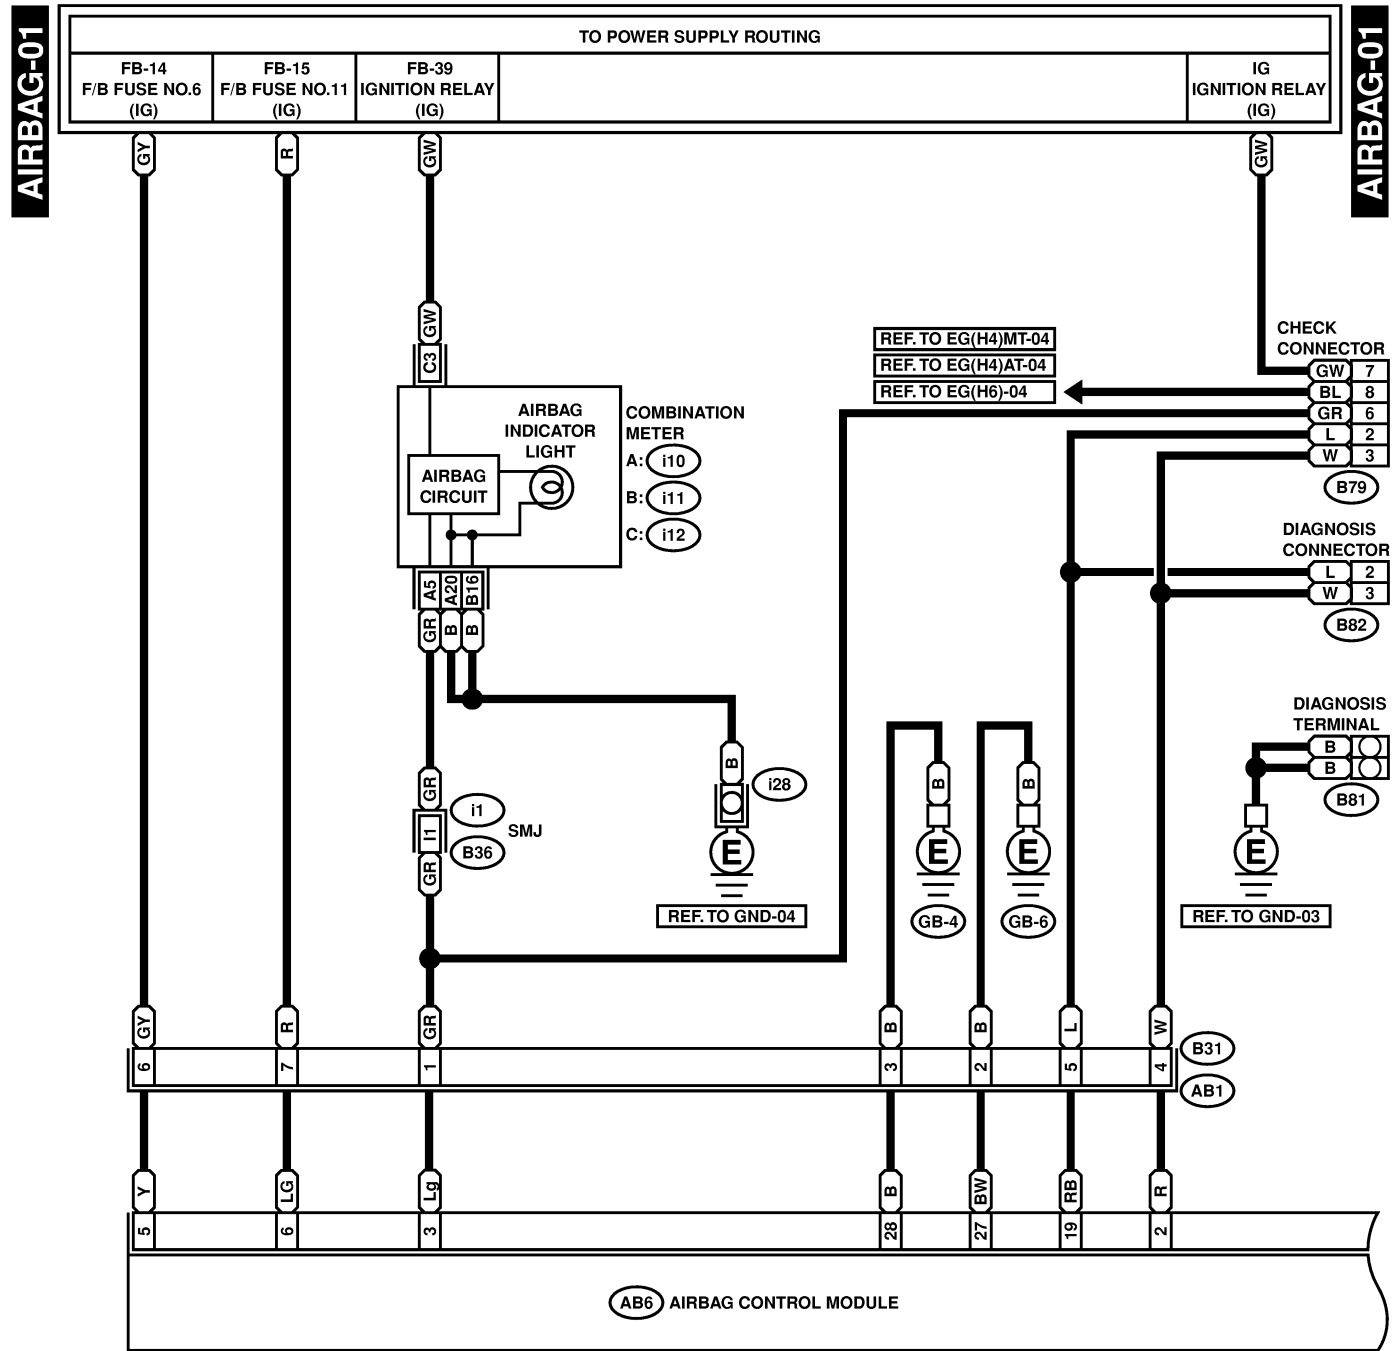

AIRBAG SYSTEM

Wiring System

6. Airbag System S903491

A: SCHEMATIC S903491A21

(B31) (YELLOW)

(B82)

(B79) (GRAY)

C: i12 (GREEN)

B: i11 (GREEN)

(AB6) (YELLOW)

A: i10 (GREEN)

AIRBAG-02

AIRBAG-02

- AB7 (YELLOW)
- AB12 (BLUE)
- AB13 (YELLOW)
- AB9 (YELLOW)
- AB8 (YELLOW)
- AB15 (BLUE)
- AB16 (YELLOW)

AIRBAG SYSTEM

Wiring System

- AB19 (YELLOW)
- AB21 (YELLOW)
- AB24 (YELLOW)
- AB26 (YELLOW)

- AB23 (YELLOW)
- AB28 (YELLOW)

- AB17 (YELLOW)

- AB18 (YELLOW)

MEMO: