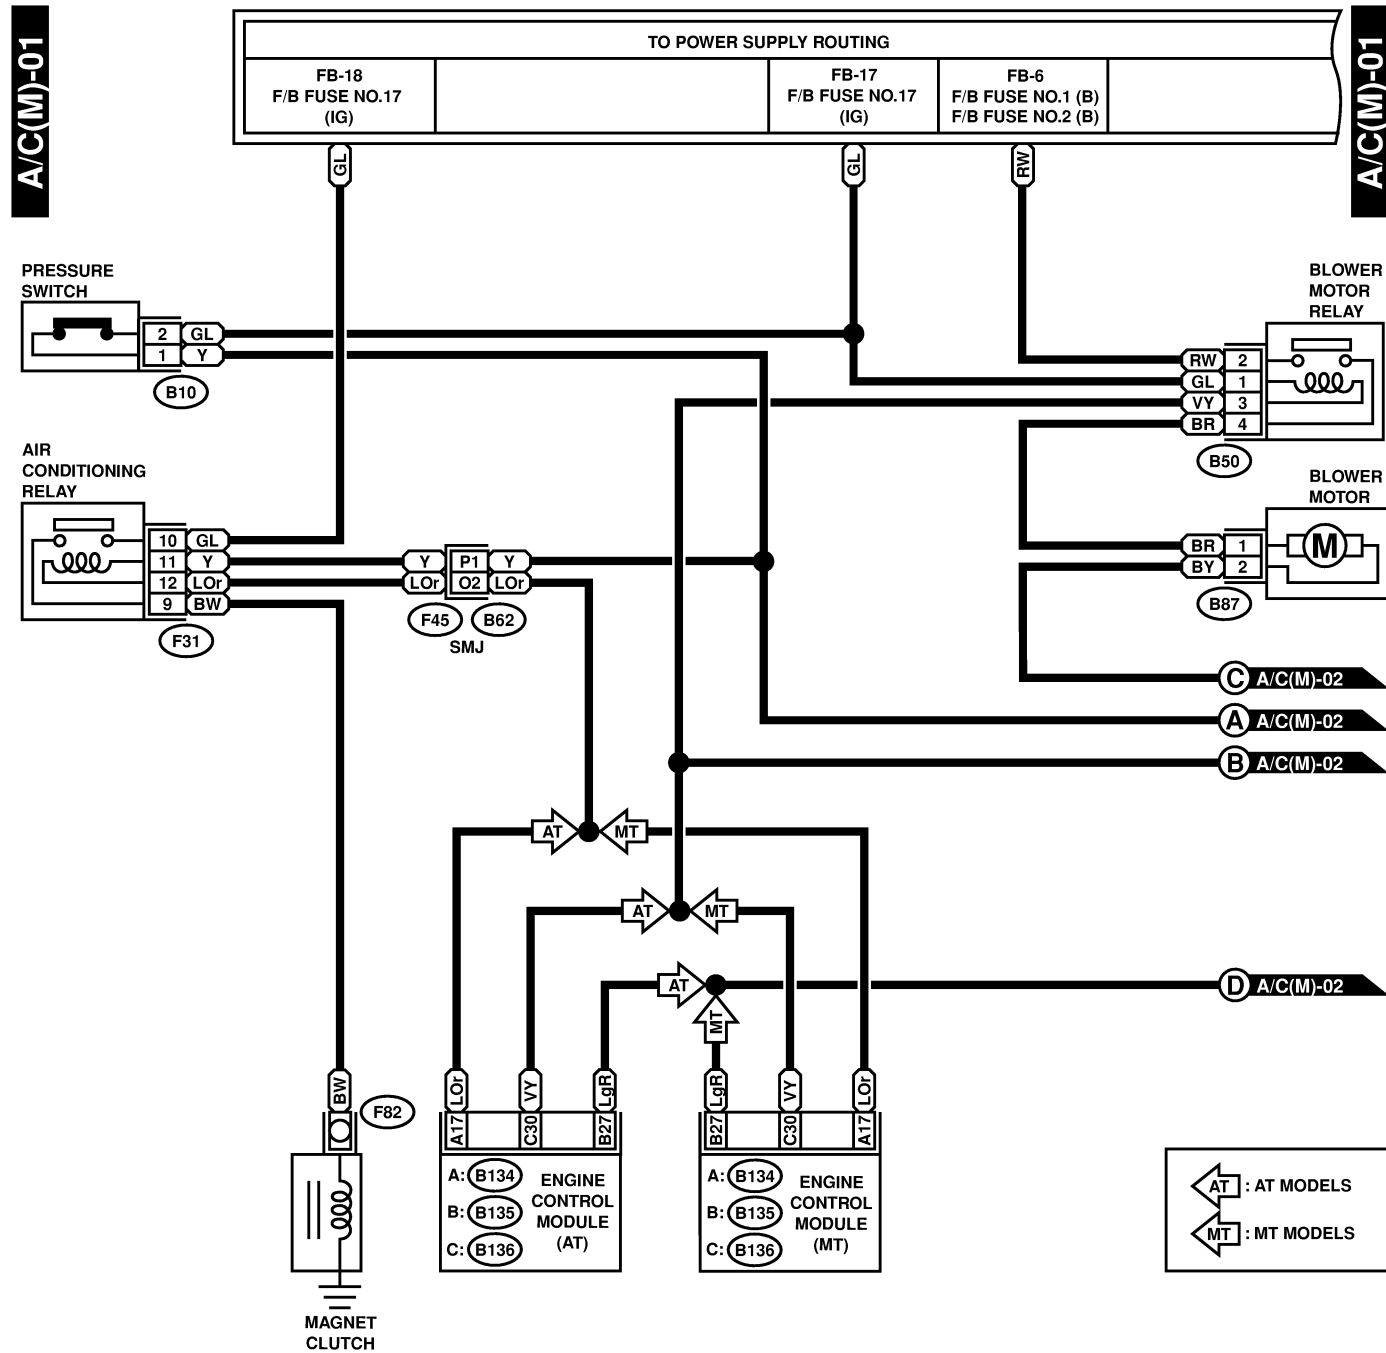

MANUAL AIR CONDITIONING SYSTEM

Wiring System

7. Manual Air Conditioning System S903805

A: SCHEMATIC S903805A21

BU45-22A

MANUAL AIR CONDITIONING SYSTEM

Wiring System