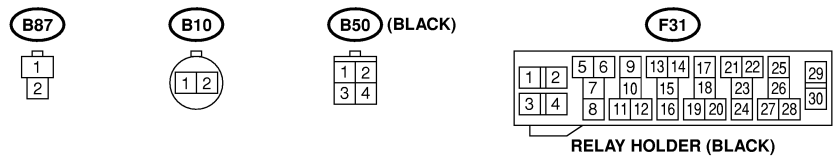

MANUAL AIR CONDITIONING SYSTEM

Wiring System

7. Manual Air Conditioning System S903805

A: SCHEMATIC S903805A21

BU45-22A

MANUAL AIR CONDITIONING SYSTEM

Wiring System