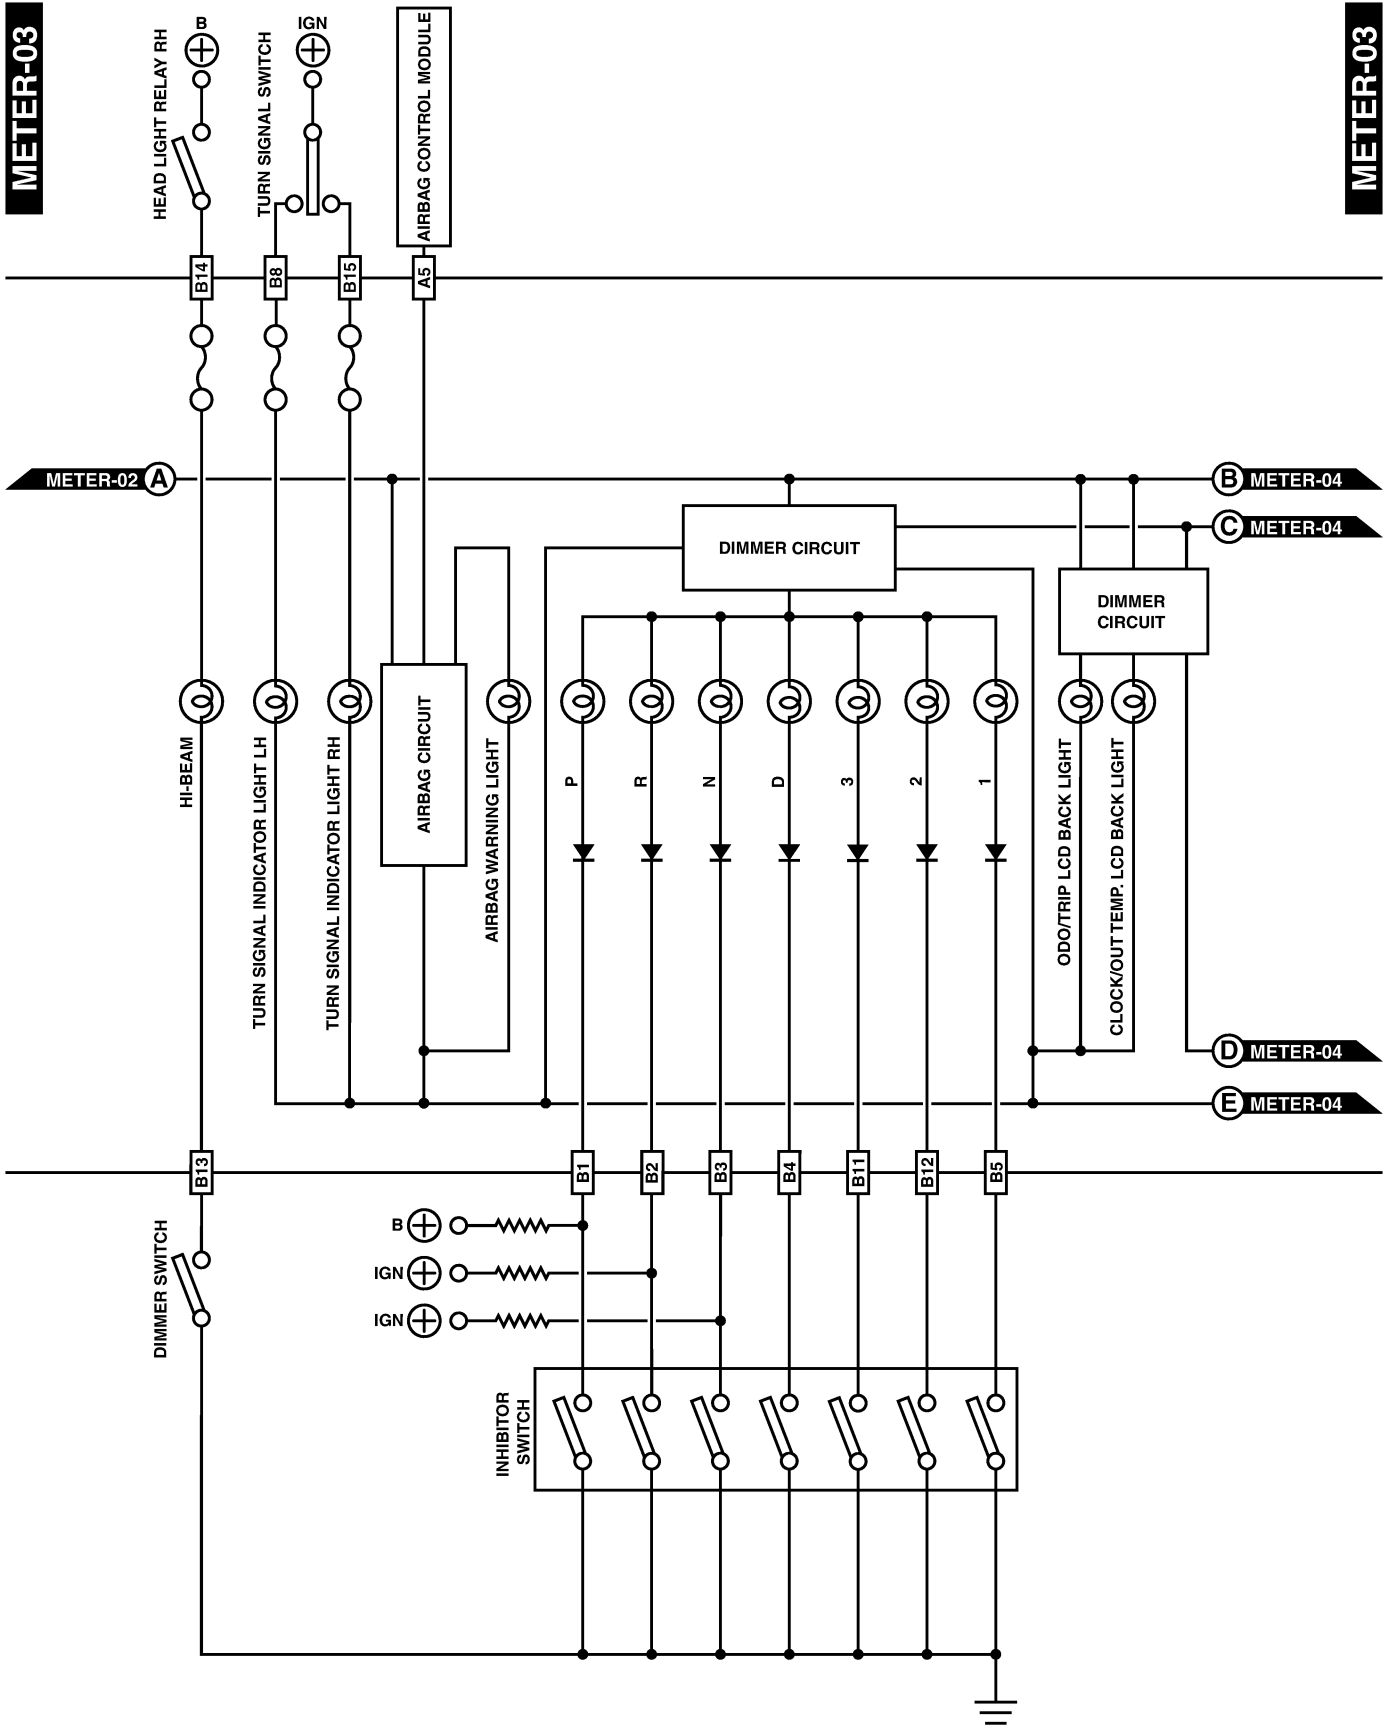

COMBINATION METER

Wiring System

14. Combination Meter S903488

A: SCHEMATIC S903488A21

METER-01

METER-01

WI-70

BU64-22A

COMBINATION METER

Wiring System

METER-02

METER-02

COMBINATION METER

Wiring System

METER-03

METER-03

COMBINATION METER

Wiring System

COMBINATION METER

Wiring System

METER-05

METER-05

COMBINATION METER

Wiring System