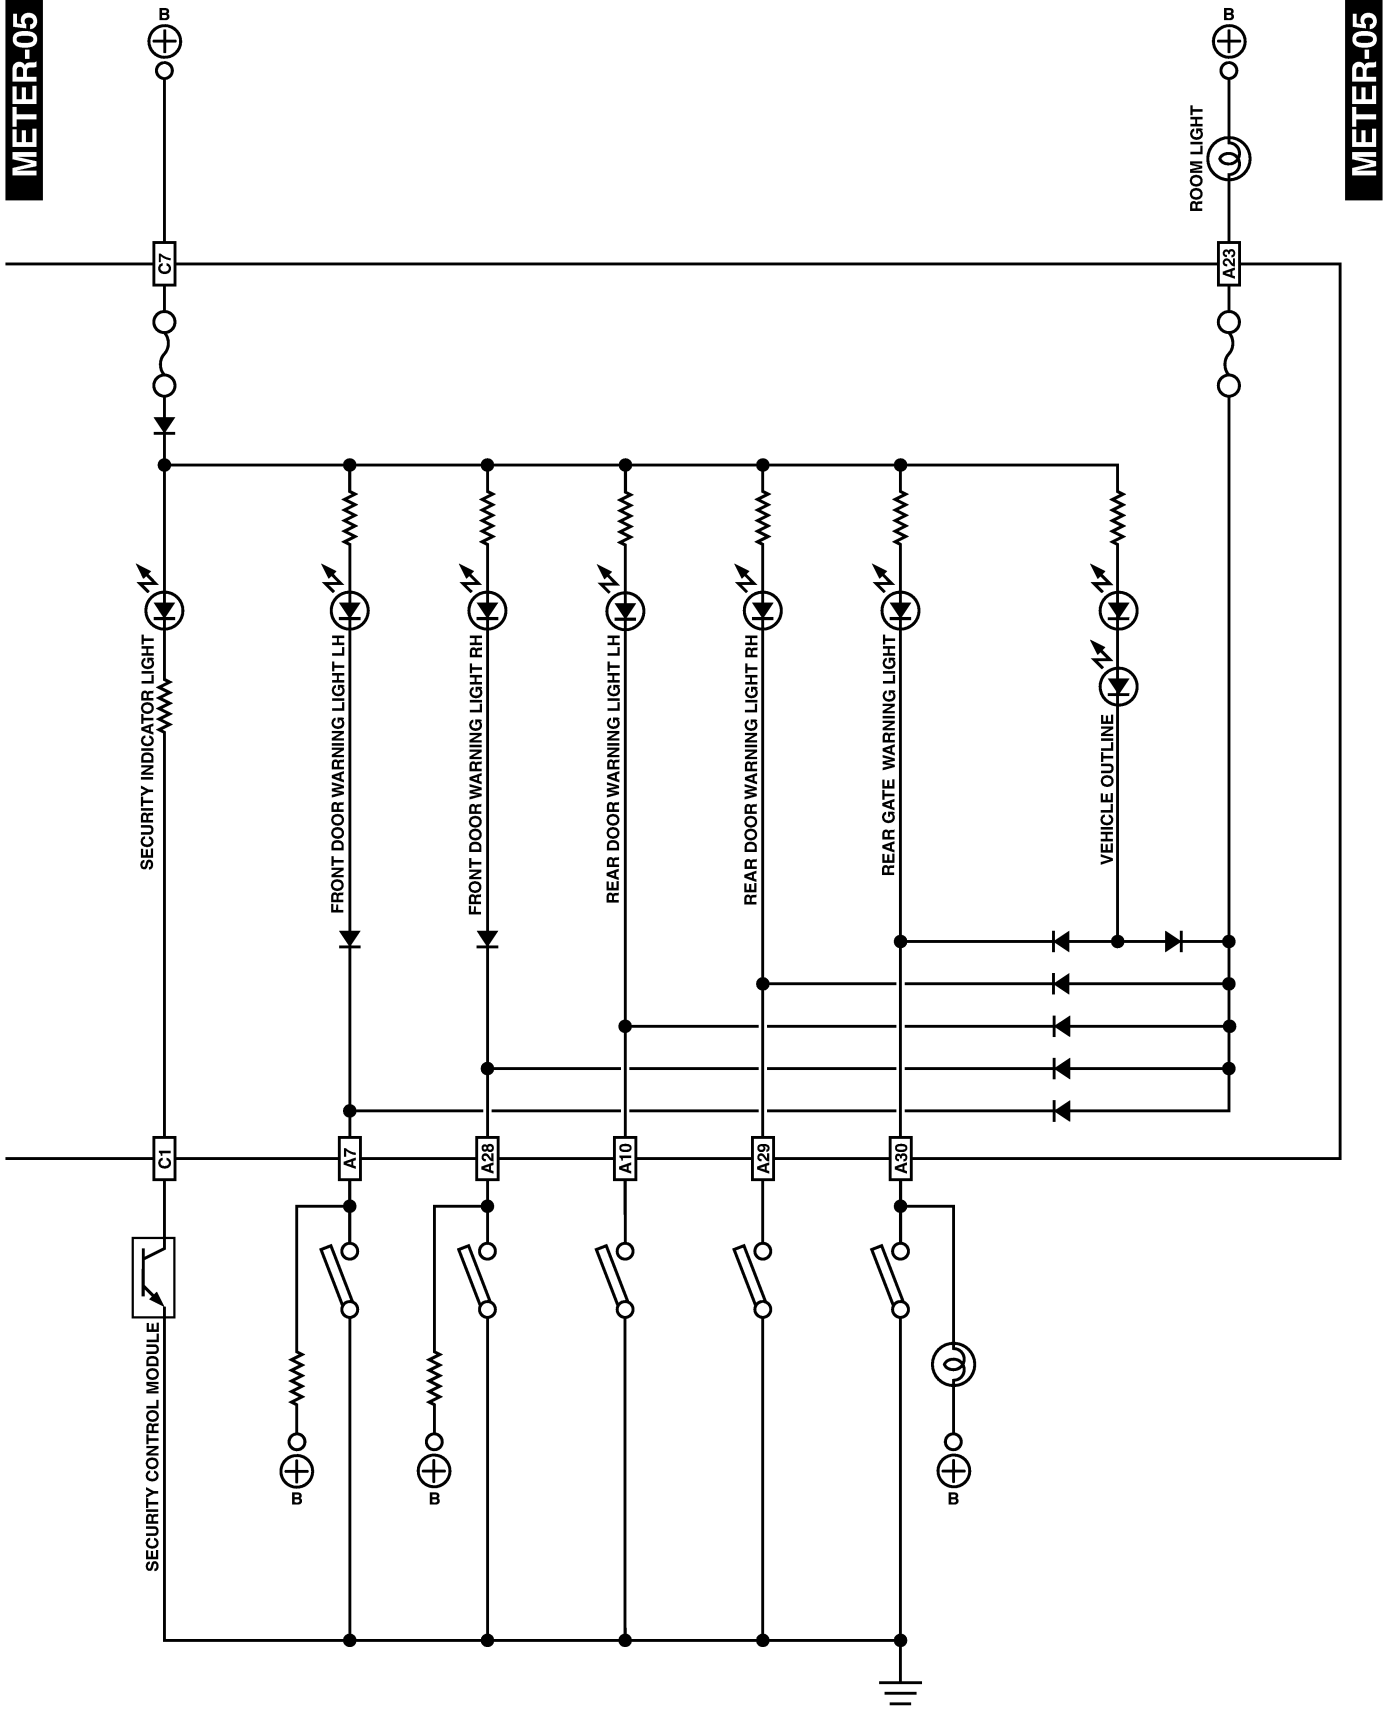

COMBINATION METER

Wiring System

14. Combination Meter S903488

A: SCHEMATIC S903488A21

METER-01

METER-01

WI-70

BU64-22A

COMBINATION METER

Wiring System

METER-02

METER-02

COMBINATION METER

Wiring System

METER-03

METER-03

COMBINATION METER

Wiring System

COMBINATION METER

Wiring System

METER-05

METER-05

COMBINATION METER

Wiring System