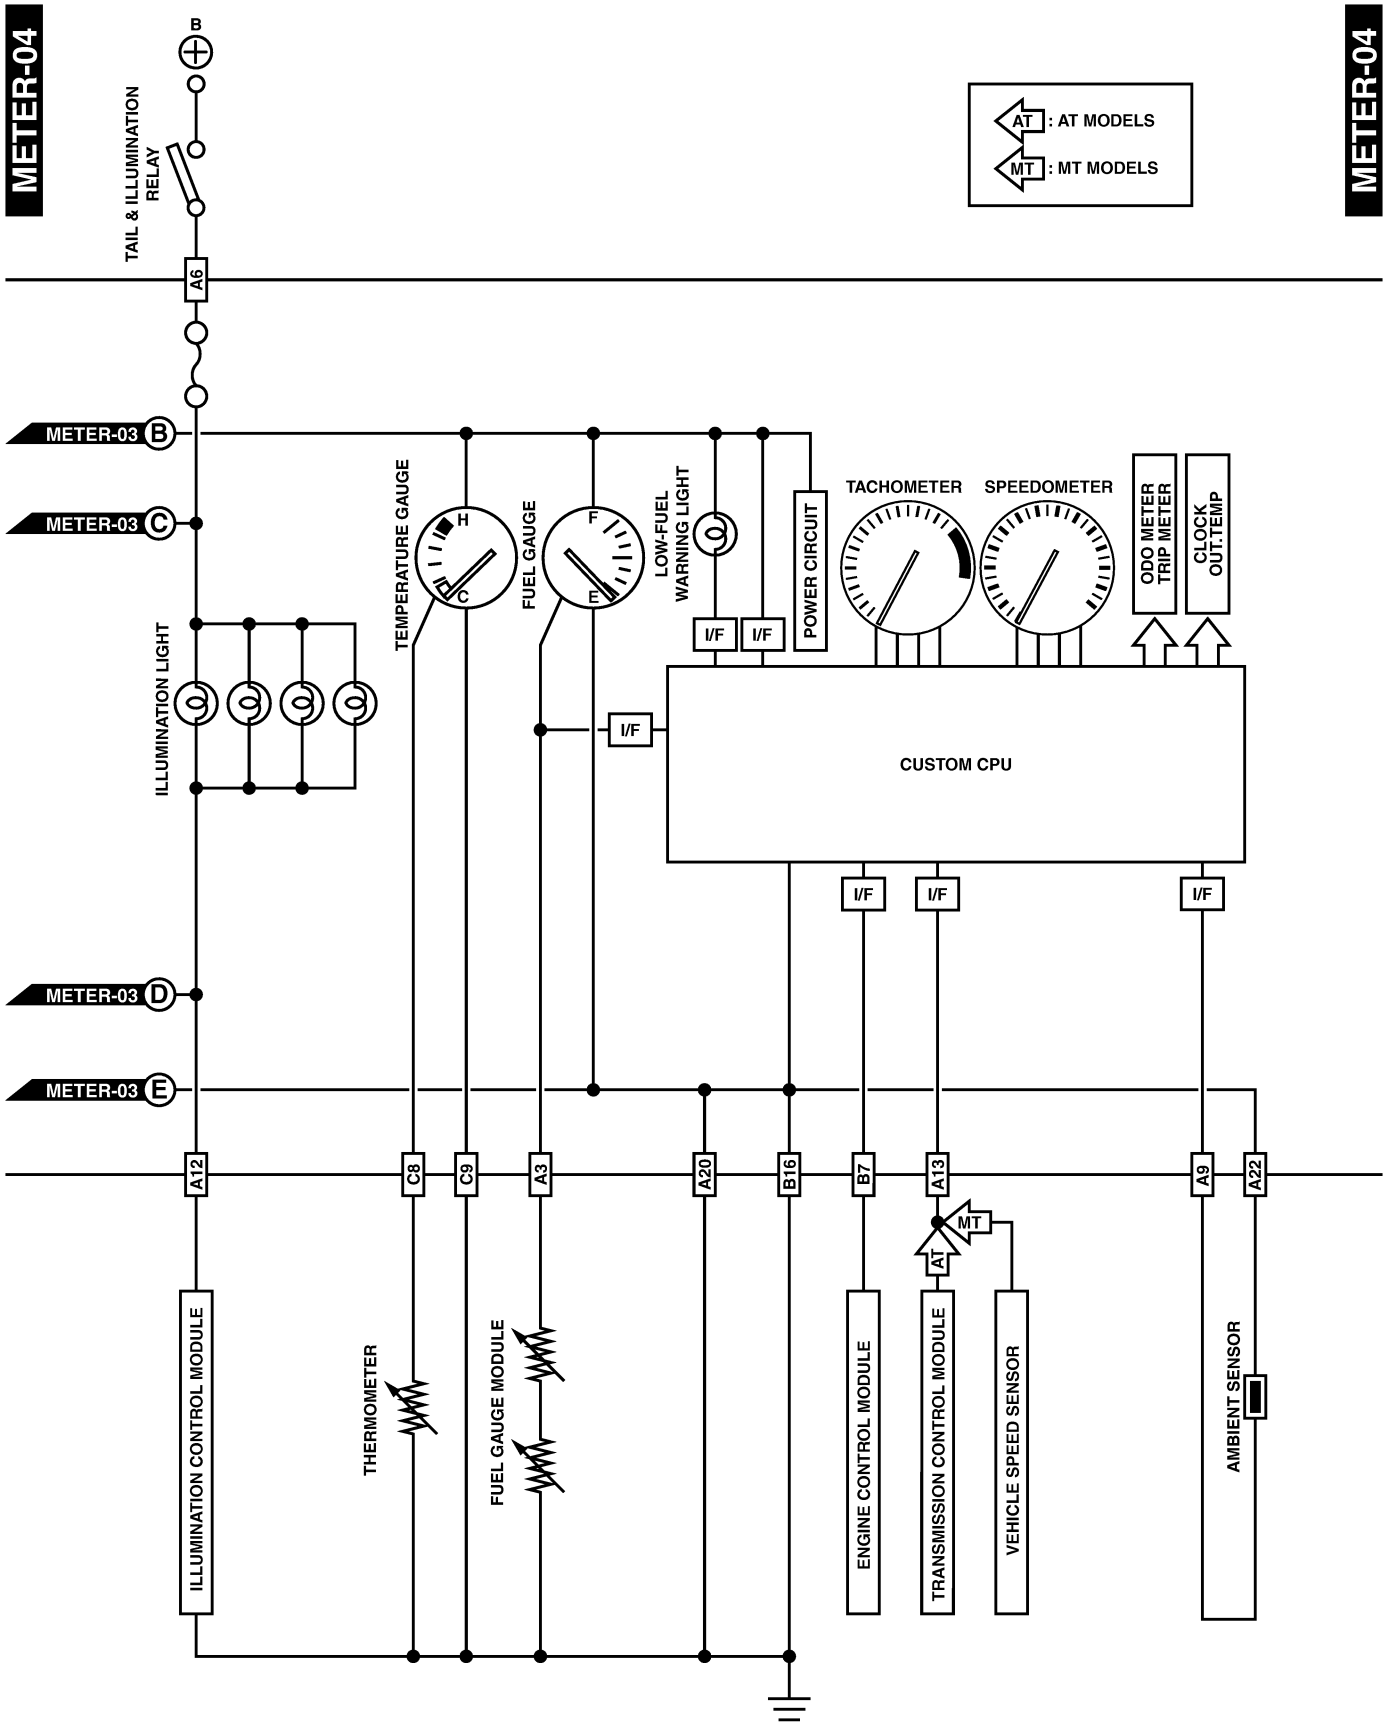

COMBINATION METER

Wiring System

14. Combination Meter S903488

A: SCHEMATIC S903488A21

METER-01

METER-01

WI-70

BU64-22A

COMBINATION METER

Wiring System

METER-02

METER-02

COMBINATION METER

Wiring System

METER-03

METER-03

COMBINATION METER

Wiring System

COMBINATION METER

Wiring System

METER-05

METER-05

COMBINATION METER

Wiring System