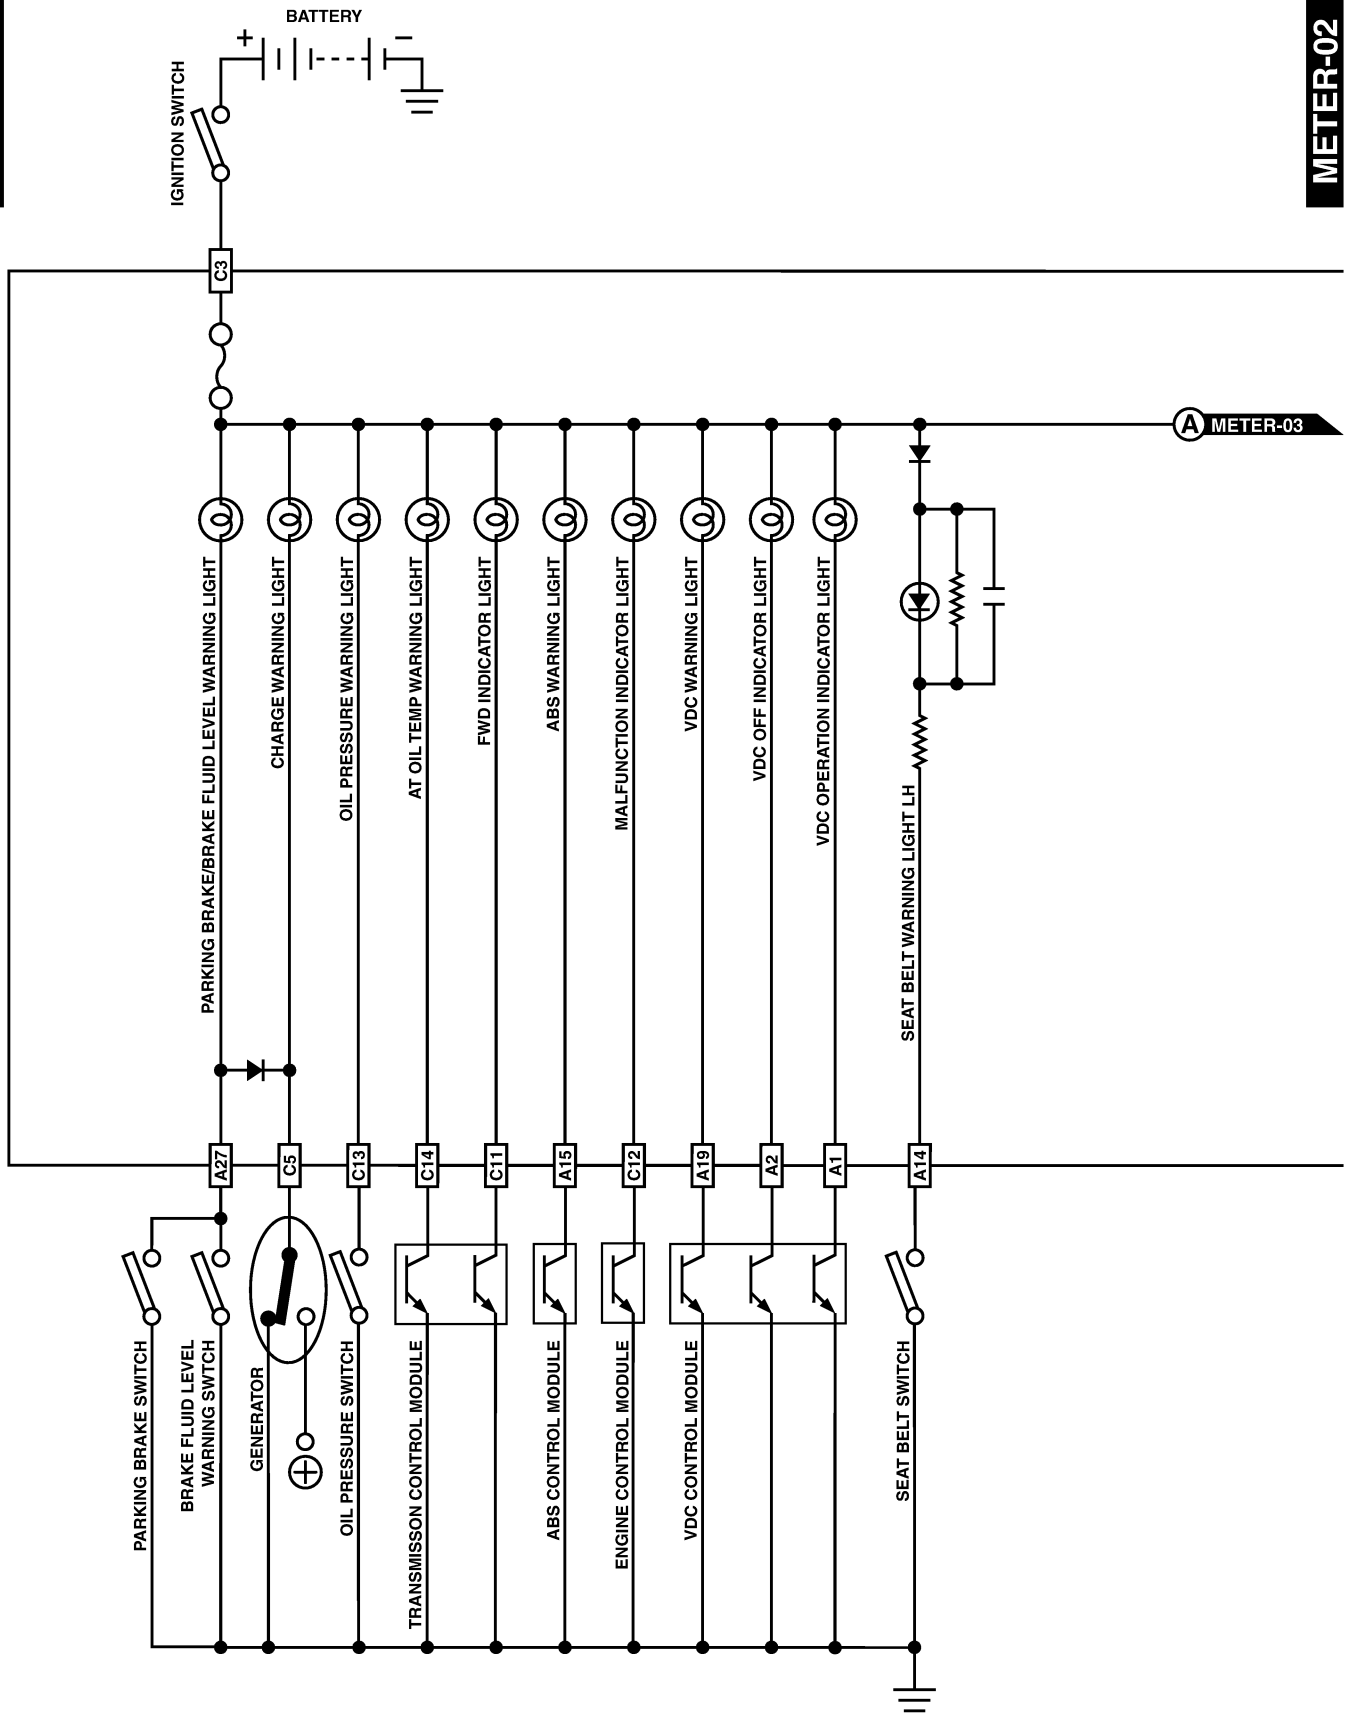

COMBINATION METER

Wiring System

14. Combination Meter S903488

A: SCHEMATIC S903488A21

METER-01

METER-01

WI-70

BU64-22A

COMBINATION METER

Wiring System

METER-02

METER-02

COMBINATION METER

Wiring System

METER-03

METER-03