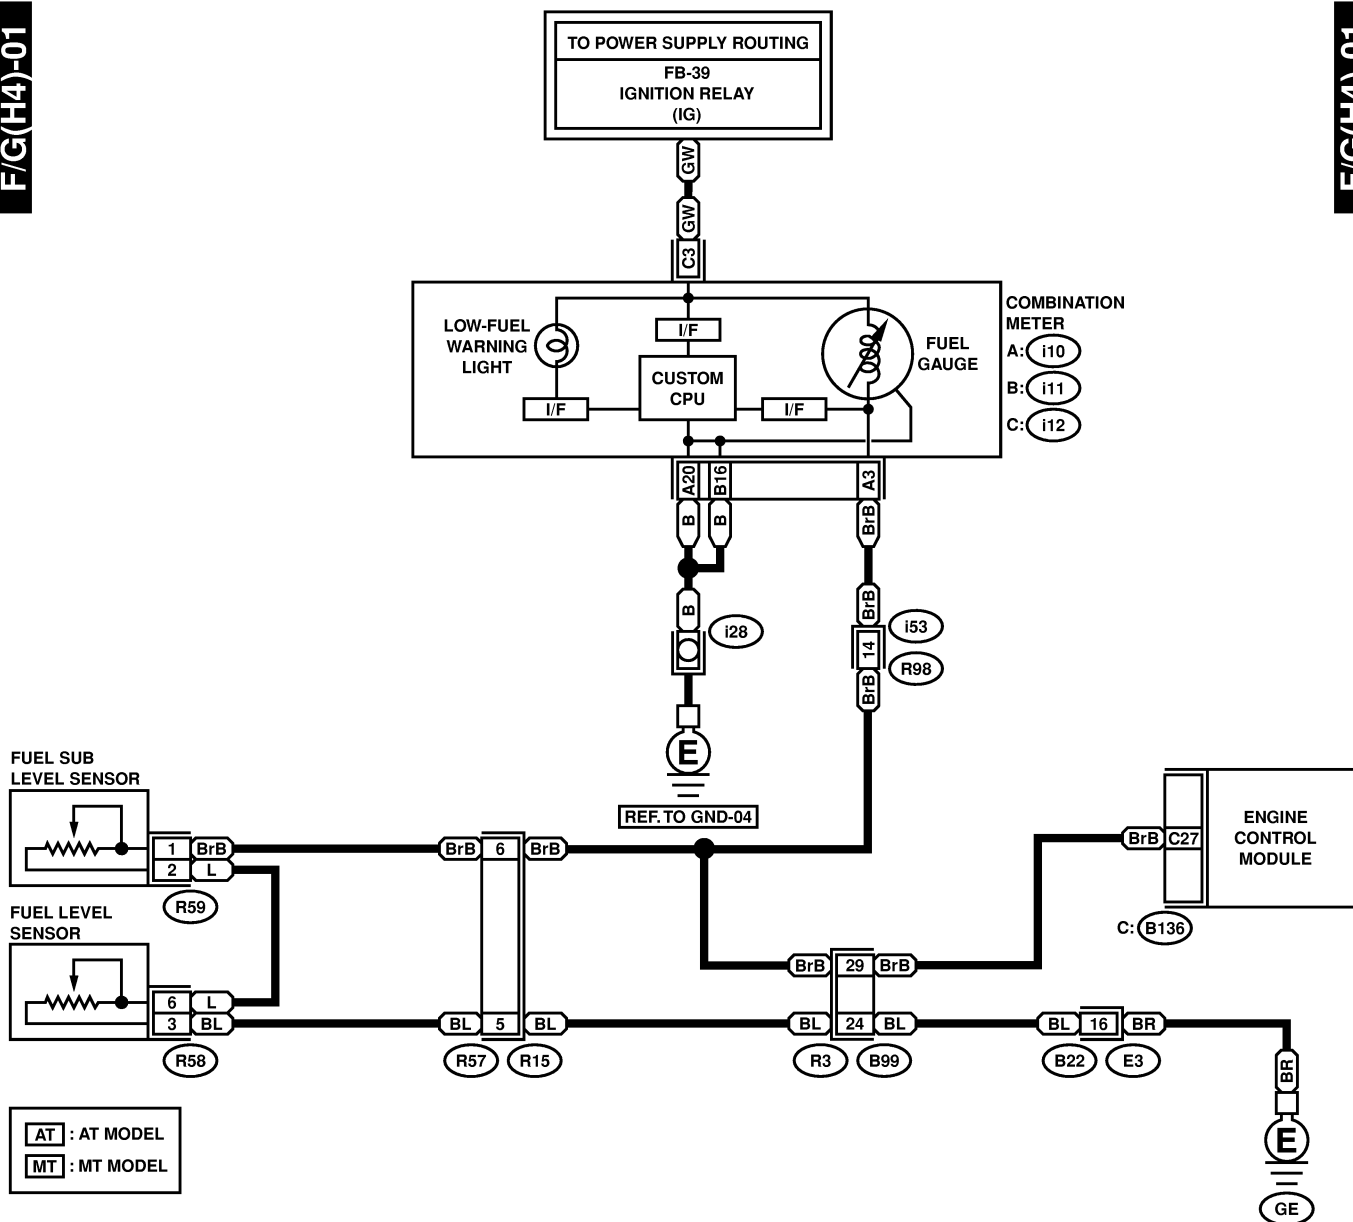

# FUEL GAUGE SYSTEM

Wiring System

## 19. Fuel Gauge System S903046

### A: SCHEMATIC S903046A21

#### 1. 4-CYLINDER ENGINE MODEL S903046A2101

F/G(H4)-01

F/G(H4)-01

AT : AT MODEL  
 MT : MT MODEL