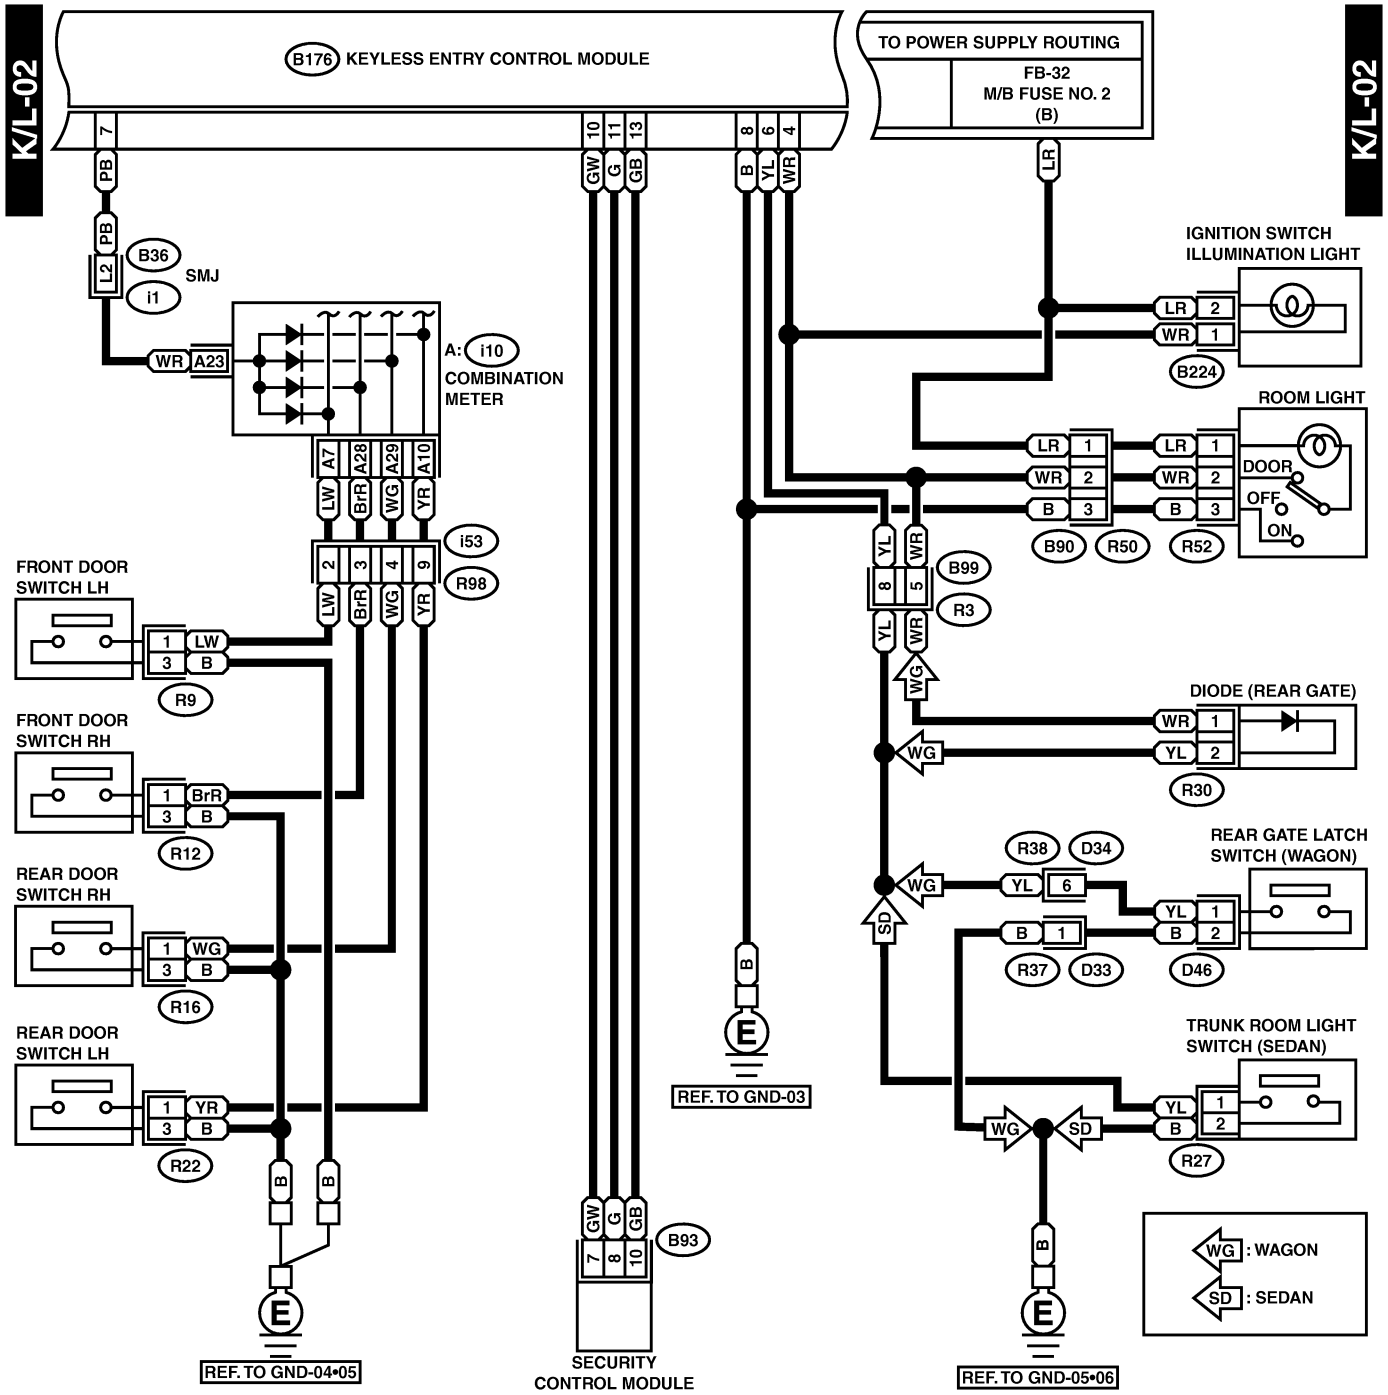

KEYLESS ENTRY SYSTEM

Wiring System