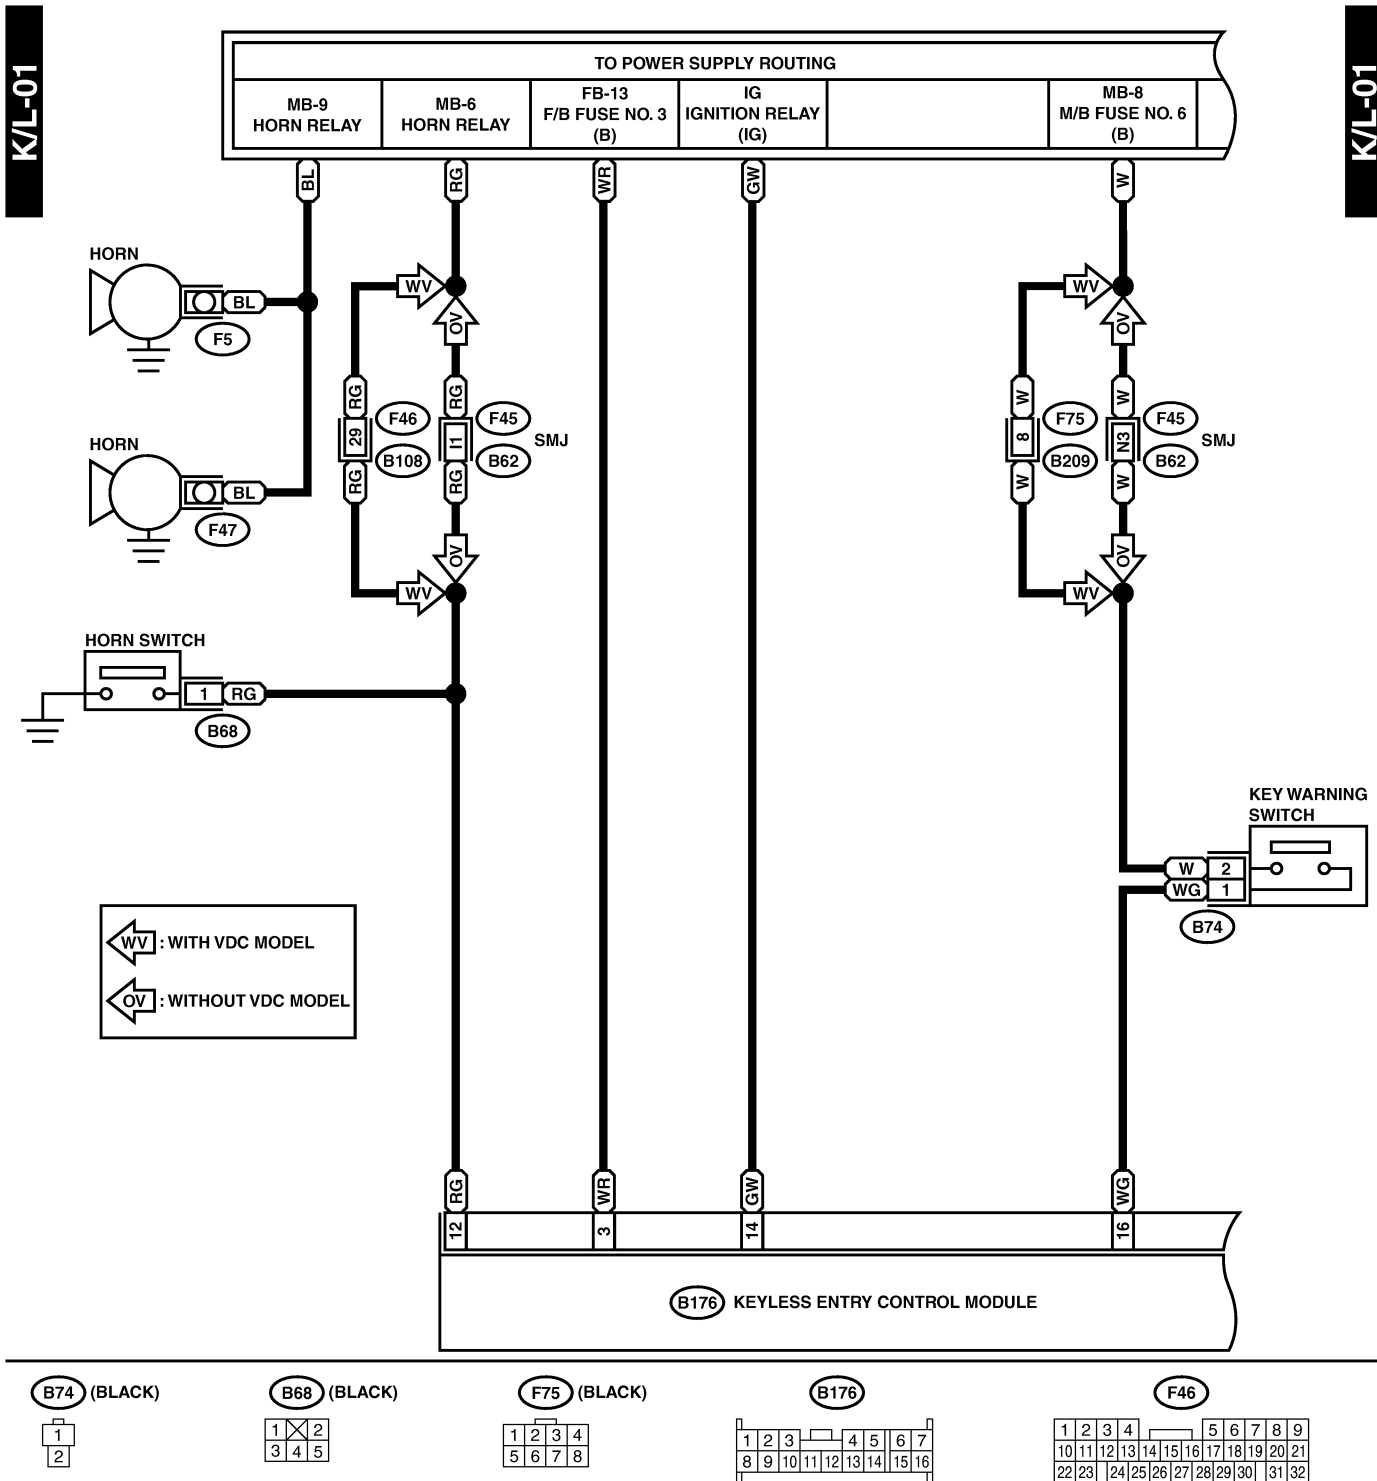

# KEYLESS ENTRY SYSTEM

Wiring System

## 22. Keyless Entry System S903345

### A: SCHEMATIC S903345A21