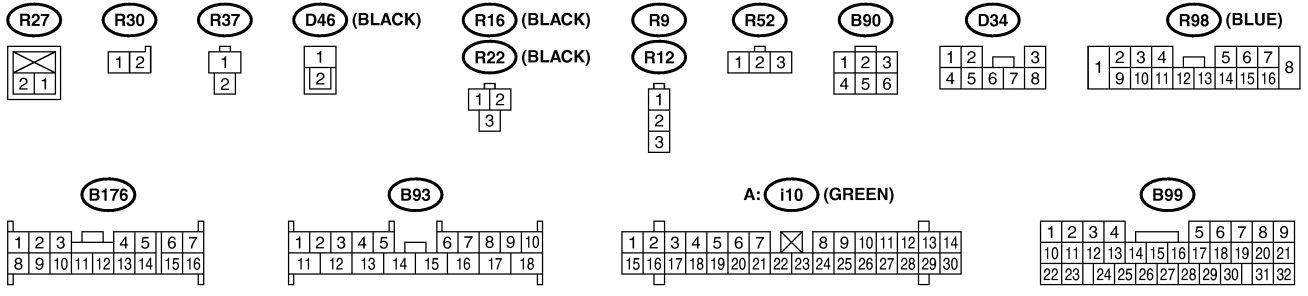

KEYLESS ENTRY SYSTEM

Wiring System