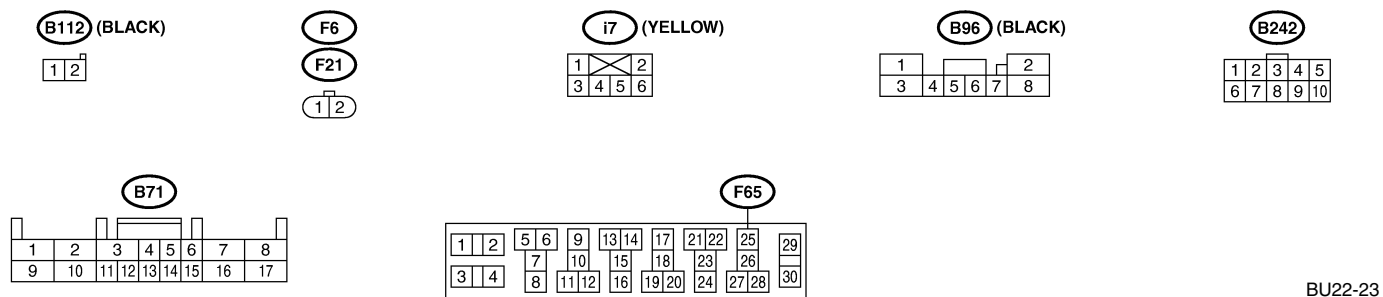

FRONT FOG LIGHT SYSTEM

Wiring System

25. Front Fog Light System S903473

A: SCHEMATIC S903473A21

1. 4-CYLINDER ENGINE MODEL S903473A2103

FRONT FOG LIGHT SYSTEM

Wiring System

2. 6-CYLINDER ENGINE MODEL S903473A2104