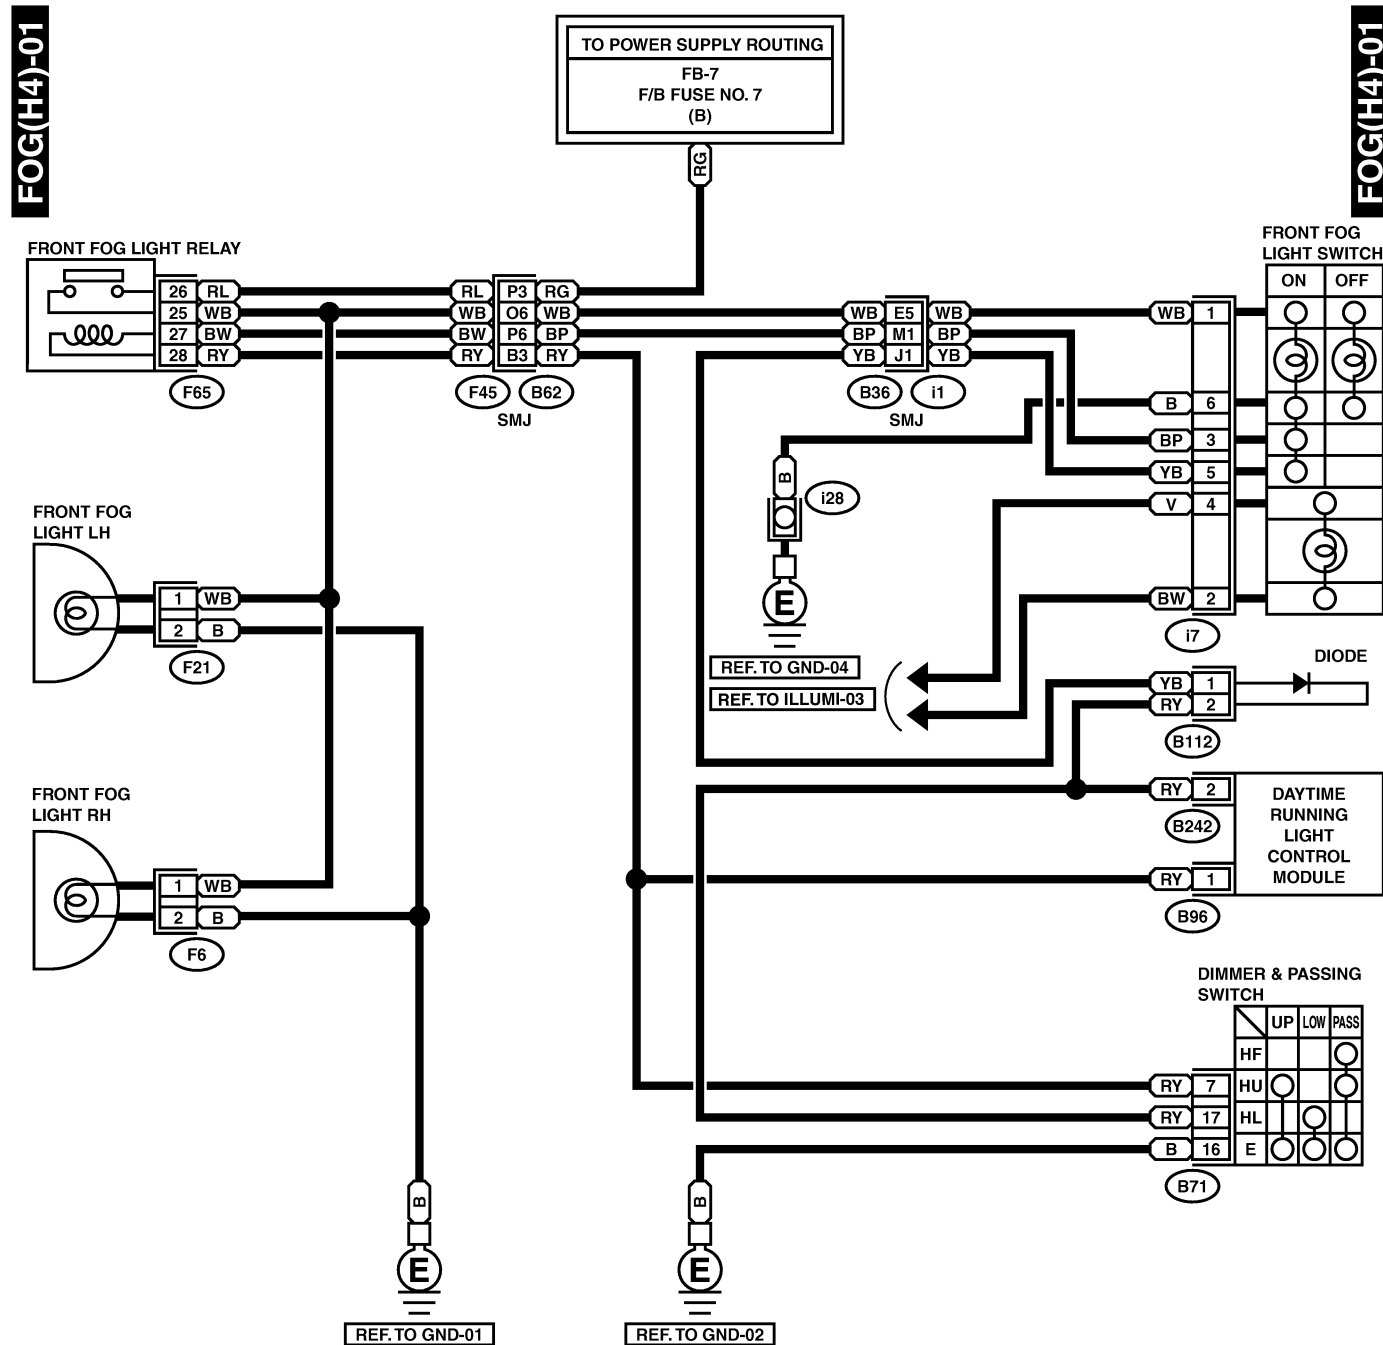

FRONT FOG LIGHT SYSTEM

Wiring System

25. Front Fog Light System S903473

A: SCHEMATIC S903473A21

1. 4-CYLINDER ENGINE MODEL S903473A2103

FRONT FOG LIGHT SYSTEM

Wiring System

2. 6-CYLINDER ENGINE MODEL S903473A2104