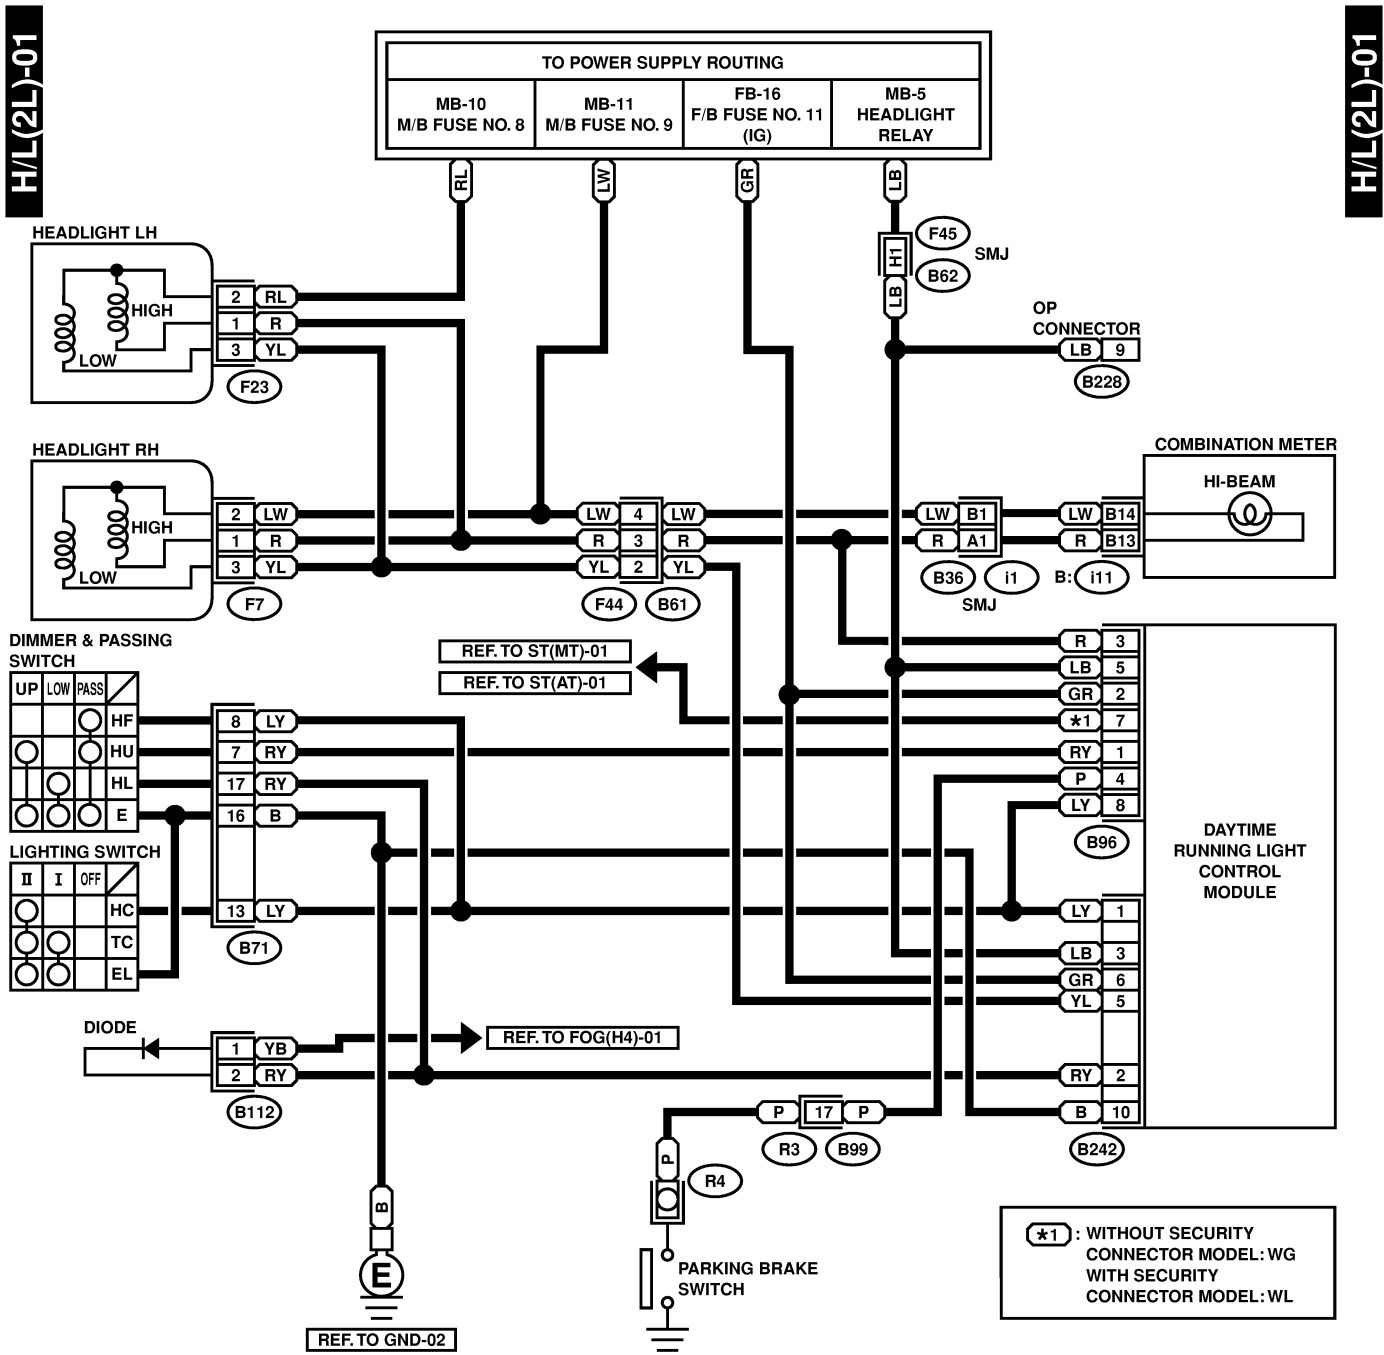

HEADLIGHT SYSTEM

Wiring System

26. Headlight System

S903474

A: SCHEMATIC

S903474A21

1. 2-LIGHT MODEL

S903474A2103

B112 (BLACK)

F7 (BLACK)

F23 (BLACK)

B96 (BLACK)

F44

B242

B228

B: i11 (GREEN)

B102

RELAY BLOCK (BLACK)