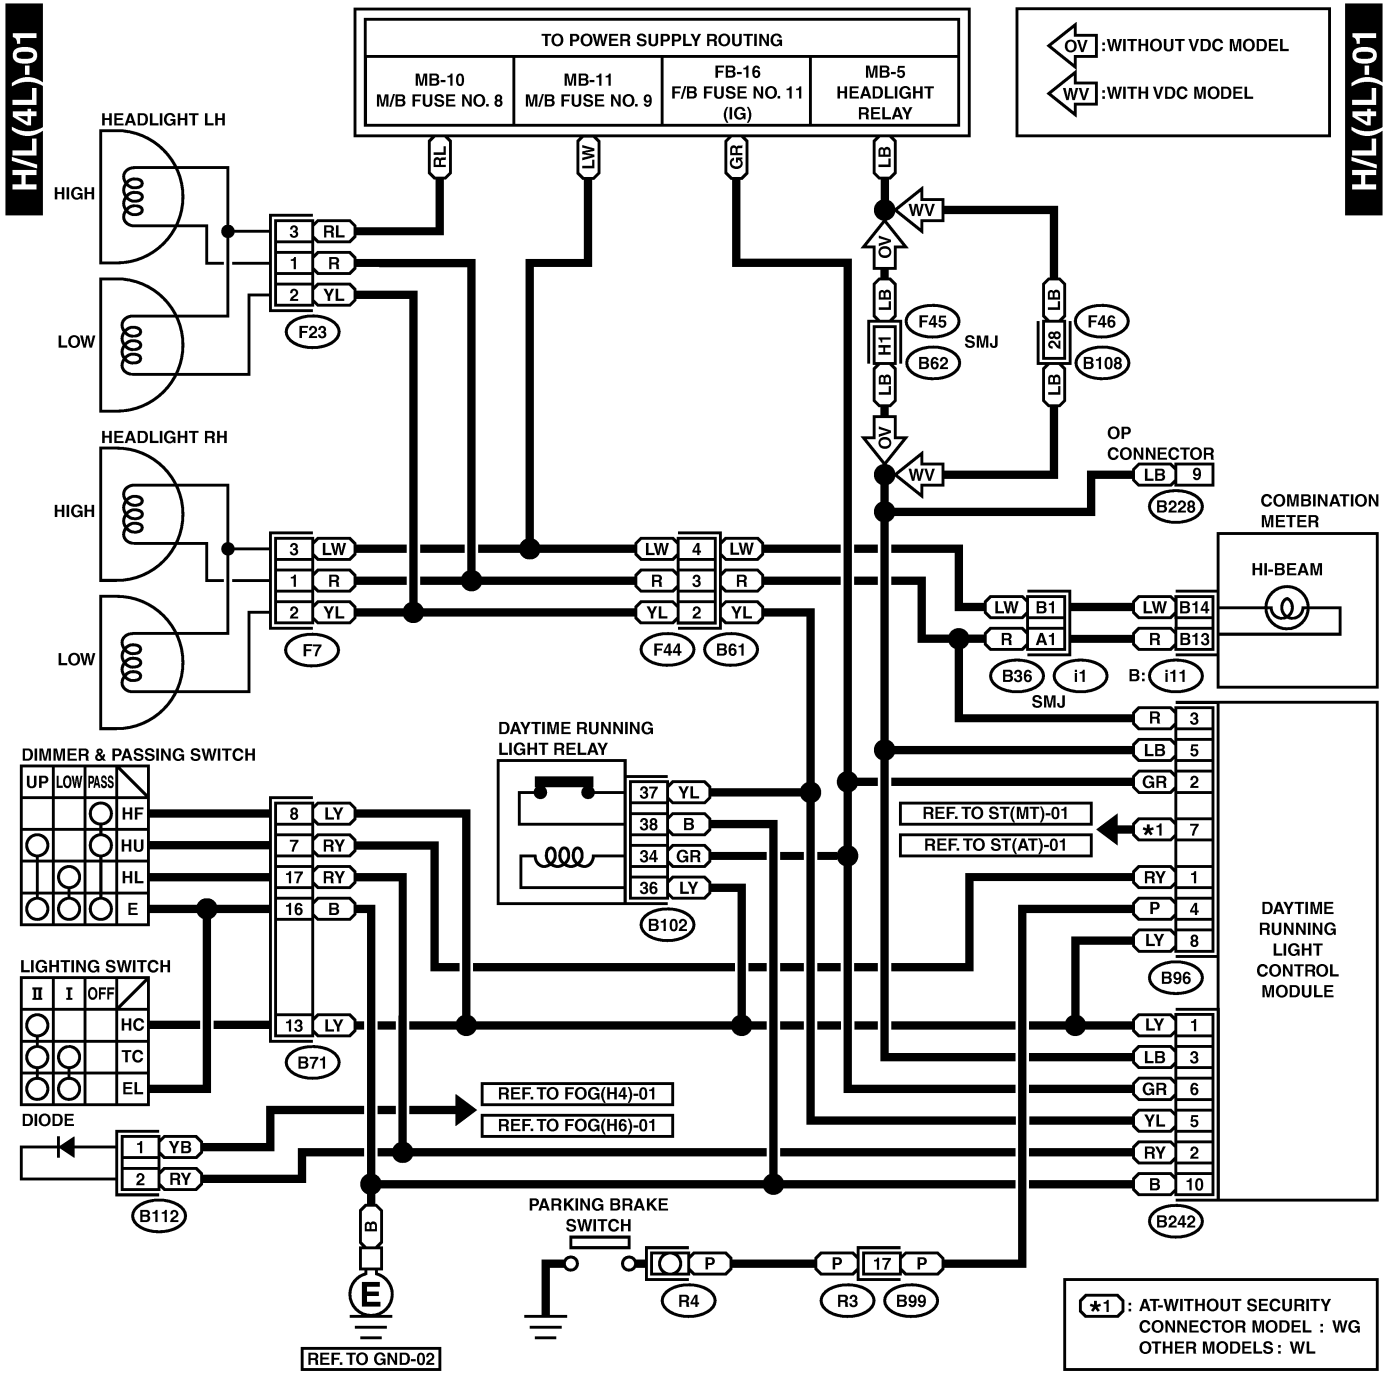

B112 (BLACK)

F7 (BLACK)

F23 (BLACK)

B96 (BLACK)

F44

B242

B228

B: i11 (GREEN)

B71

B99

BU18-23

HEADLIGHT SYSTEM

Wiring System

2. 4-LIGHT MODEL S903474A2104

B112 (BLACK)

F7

B96 (BLACK)

F44

B242

B228

B: i11 (GREEN)

B71

B99

F46

B102

RELAY BLOCK (BLACK)