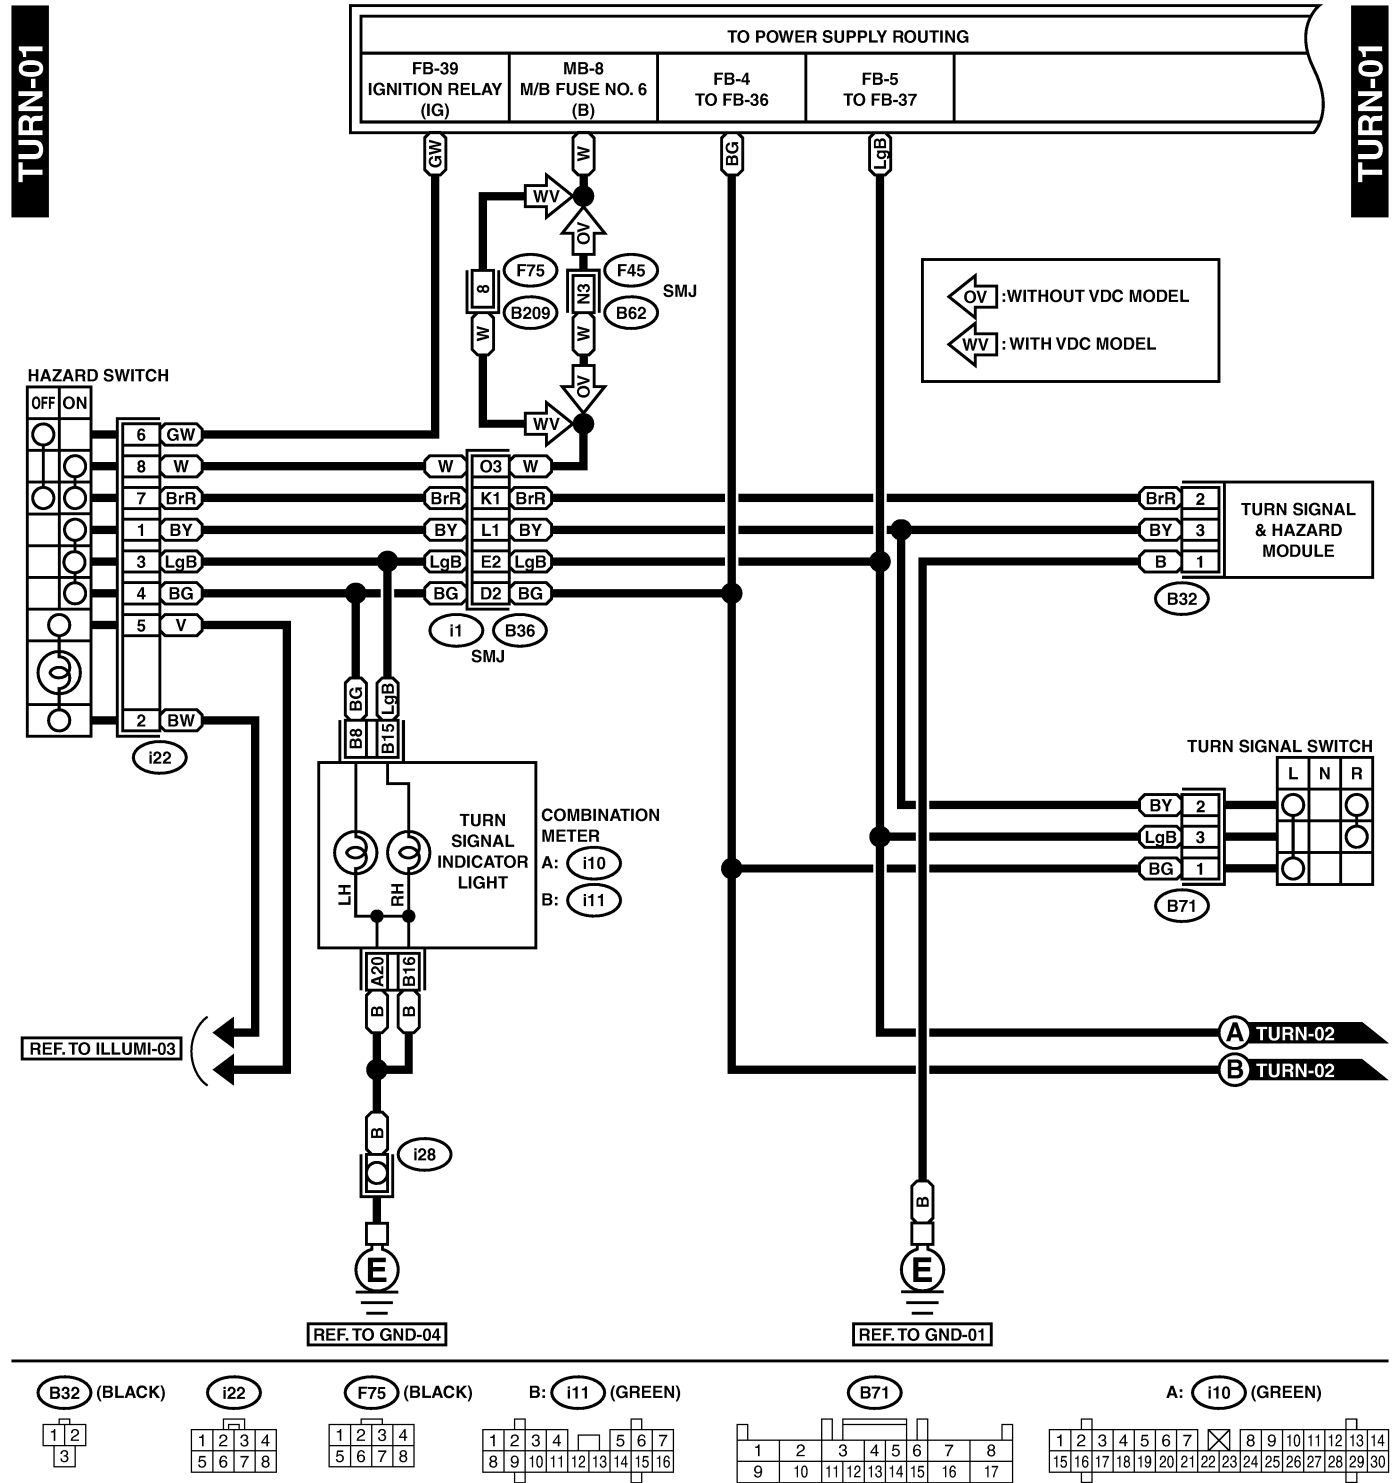

TURN SIGNAL LIGHT AND HAZARD LIGHT SYSTEM

Wiring System

29. Turn Signal Light and Hazard Light System

S903481

A: SCHEMATIC

S903481A21

TURN SIGNAL LIGHT AND HAZARD LIGHT SYSTEM

Wiring System