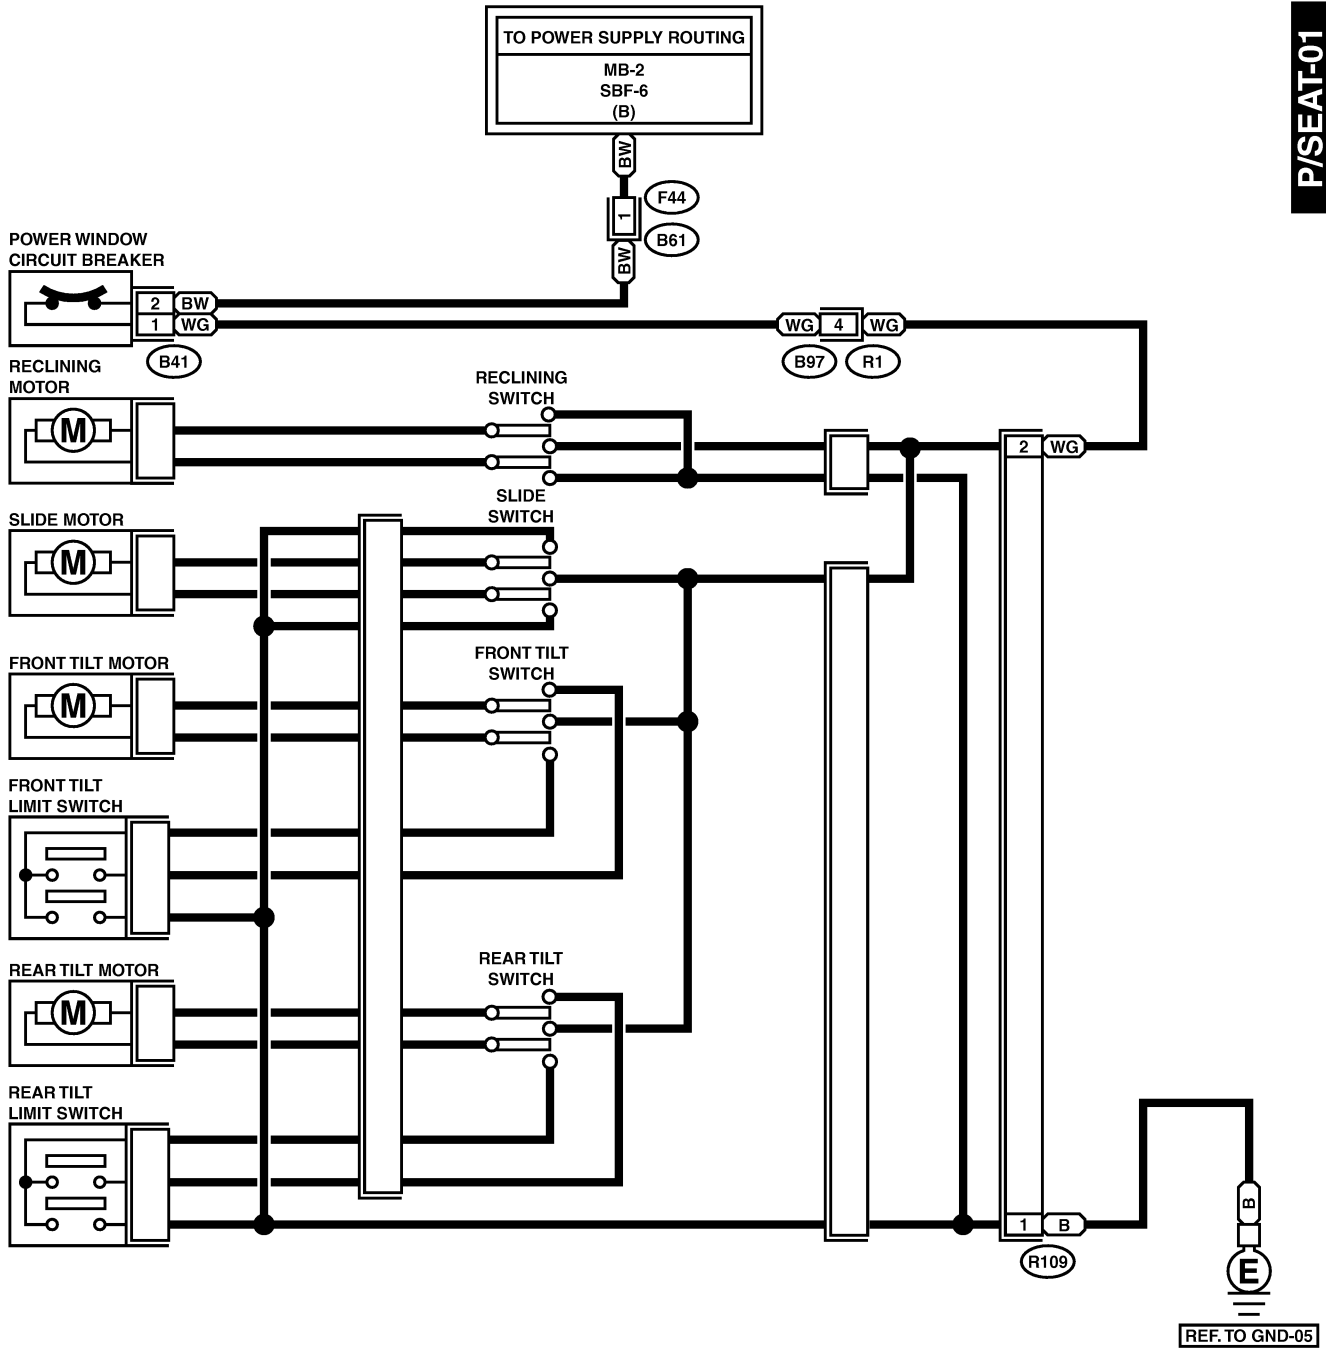

# POWER SEAT SYSTEM

Wiring System

## 34. Power Seat System S903669

### A: SCHEMATIC S903669A21

P/SEAT-01

P/SEAT-01

**MEMO:**