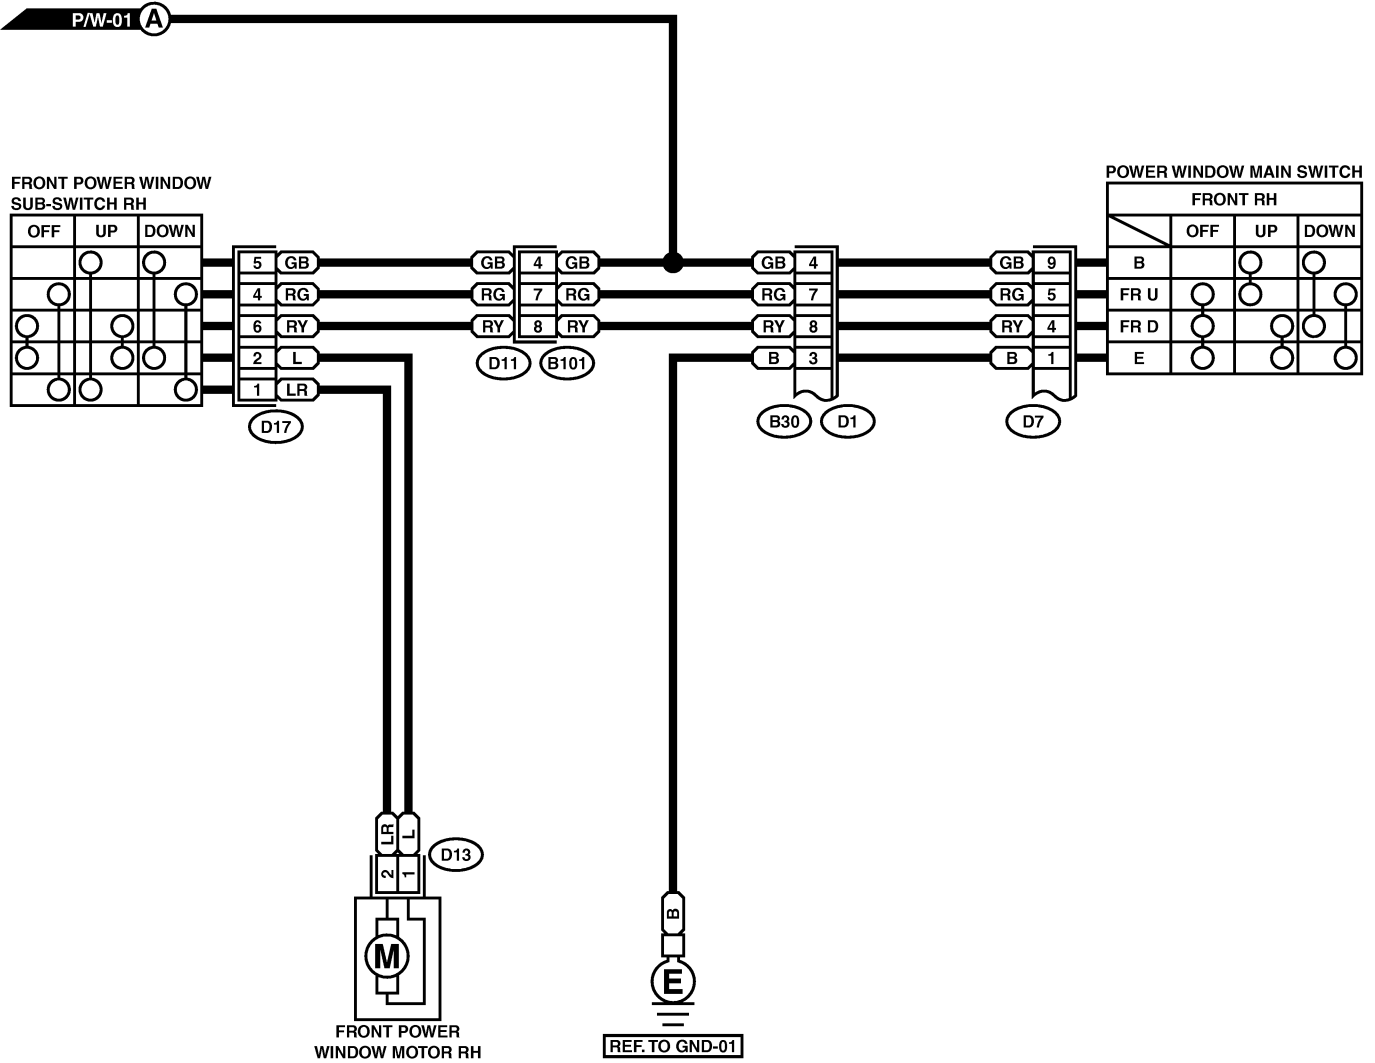

POWER WINDOW SYSTEM

Wiring System

35. Power Window System S903456

A: SCHEMATIC S903456A21

POWER WINDOW SYSTEM

Wiring System

P/W-02

P/W-02

D13 (GREEN)

D17

D7

B30

B101

POWER WINDOW SYSTEM

Wiring System

P/W-03

P/W-03

D24 (GREEN)

D25

B97

R11

D7

B30

B99