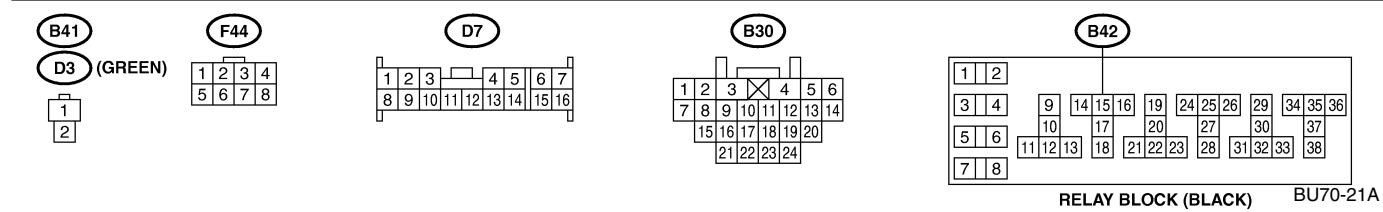

POWER WINDOW SYSTEM

Wiring System

35. Power Window System S903456

A: SCHEMATIC S903456A21

POWER WINDOW SYSTEM

Wiring System

P/W-02

P/W-02