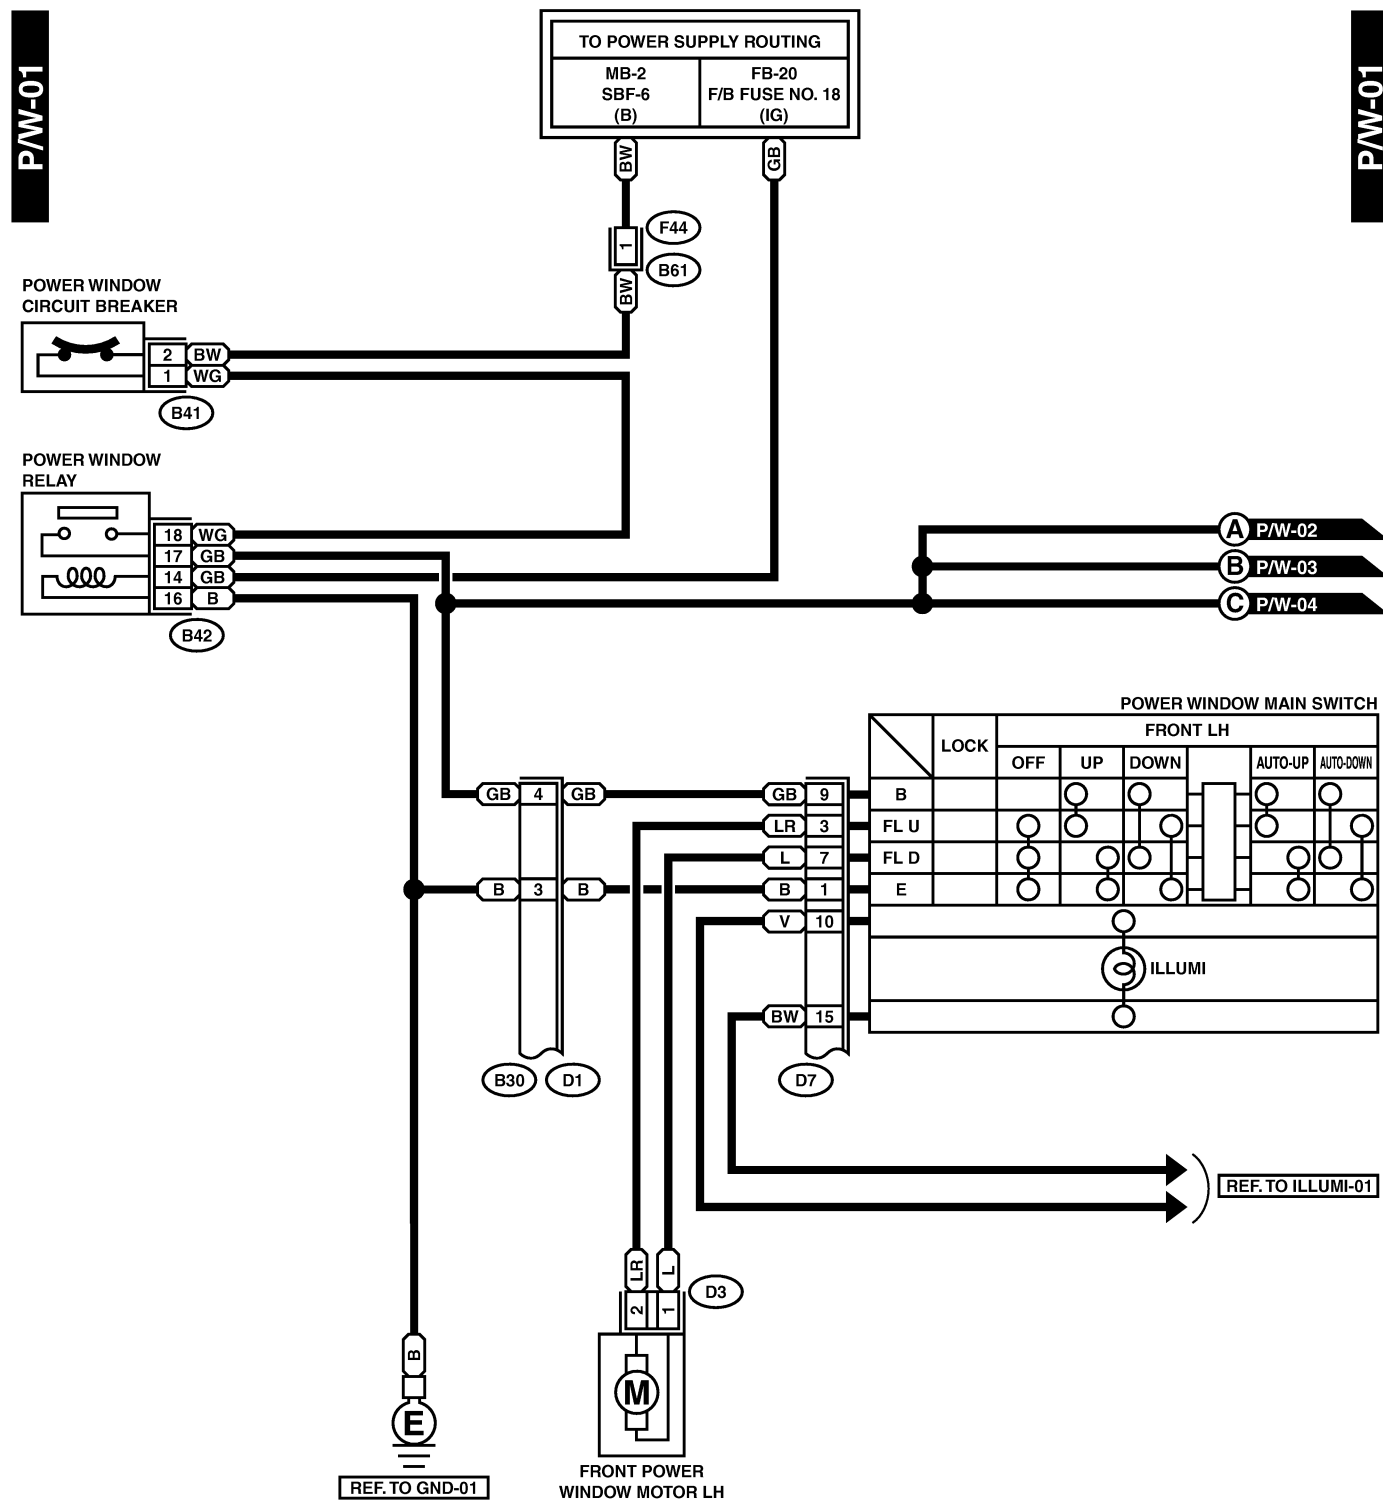

POWER WINDOW SYSTEM

Wiring System

35. Power Window System S903456

A: SCHEMATIC S903456A21

POWER WINDOW SYSTEM

Wiring System

P/W-02

P/W-02

D13 (GREEN)

D17

D7

B30

B101

POWER WINDOW SYSTEM

Wiring System

P/W-03

P/W-03

D24 (GREEN)

D25

B97

R11

D7

B30

B99

POWER WINDOW SYSTEM

Wiring System

P/W-04

P/W-04

D30 (GREEN)

D31

B97

R14