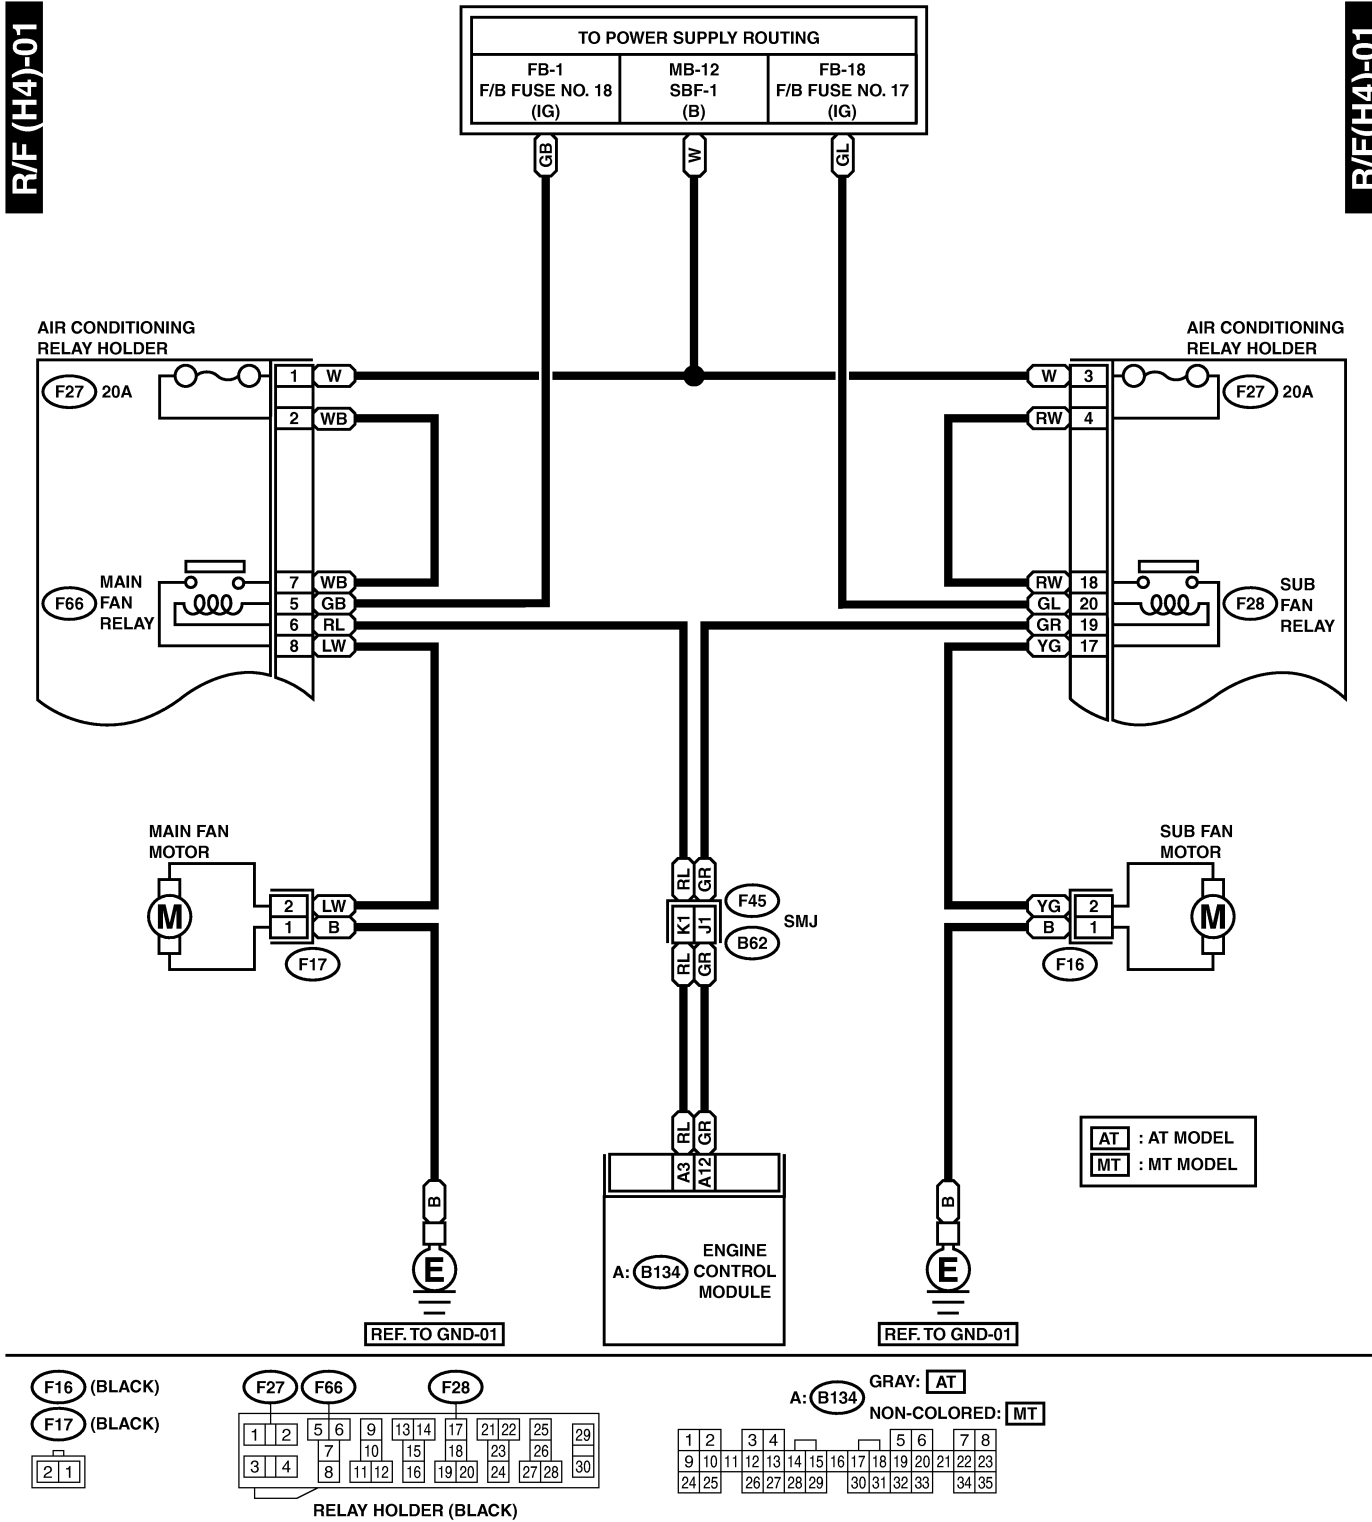

# RADIATOR FAN SYSTEM

Wiring System

### A: SCHEMATIC S903480A21

#### 1. 4-CYLINDER ENGINE MODEL S903480A2101

## 2. 6-CYLINDER ENGINE MODEL S903480A2102