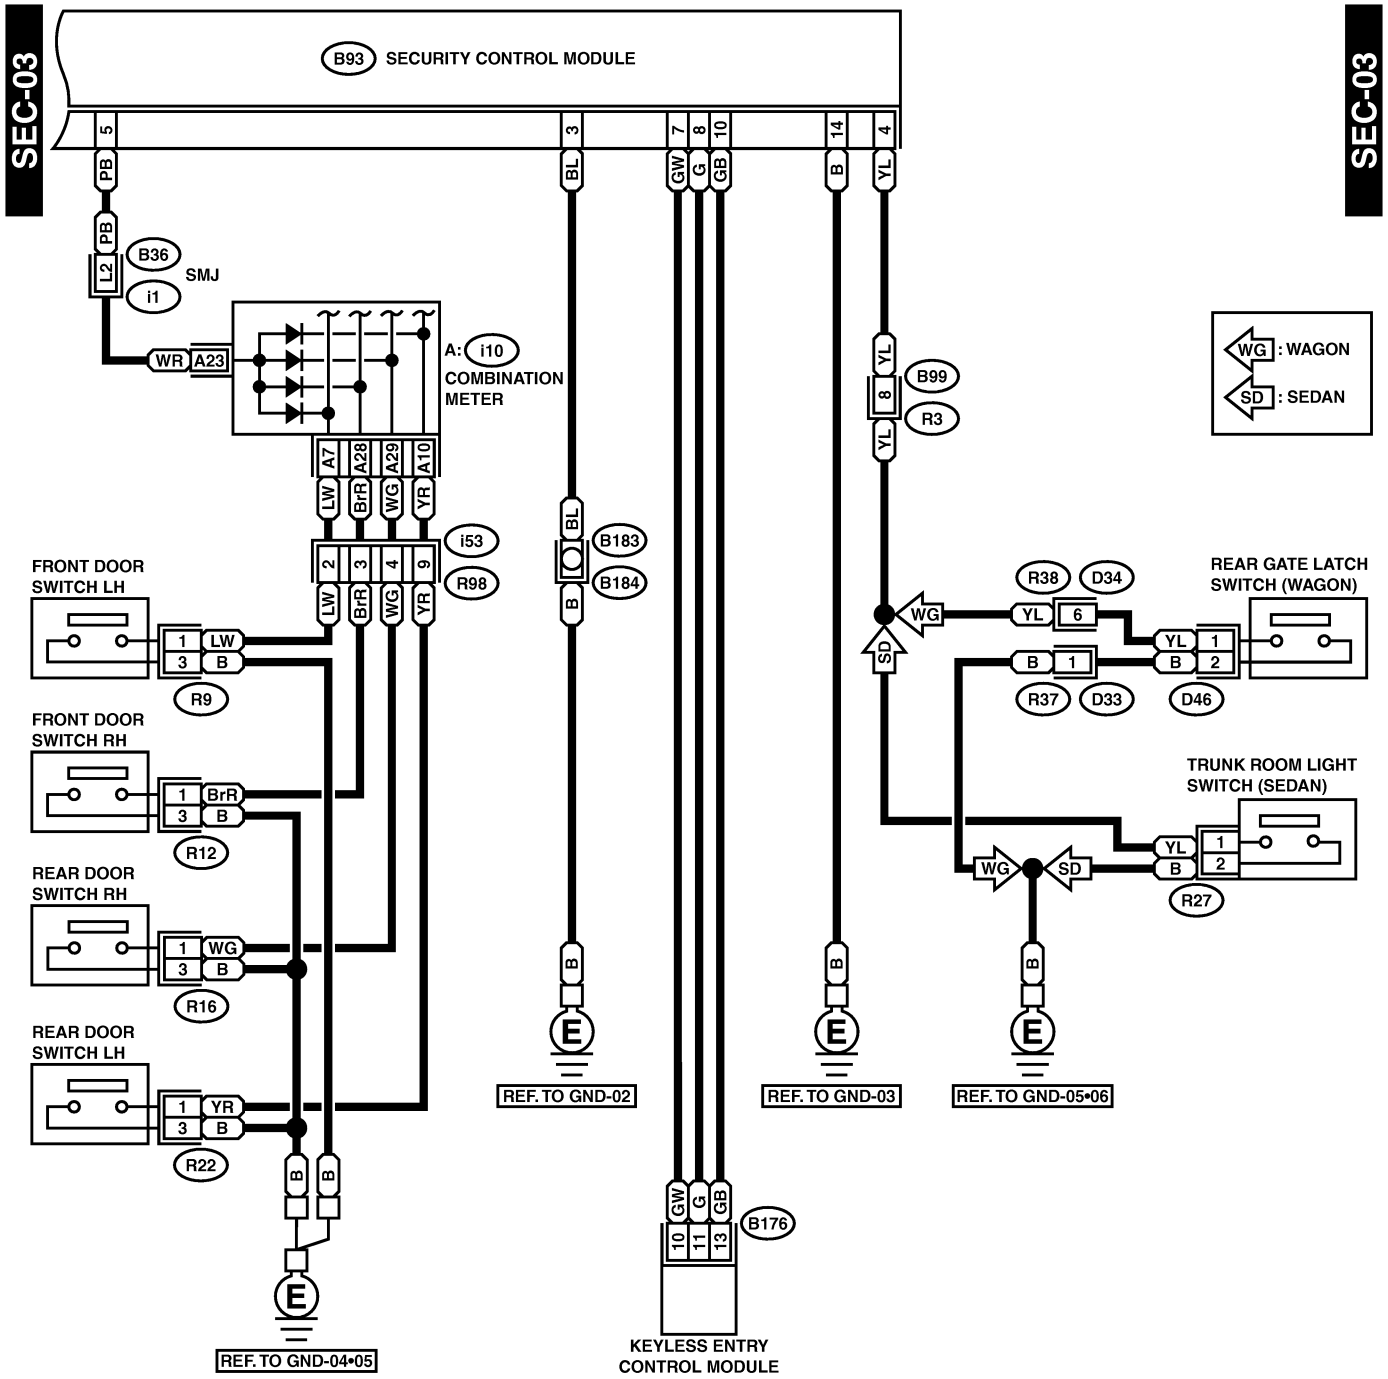

SECURITY SYSTEM

Wiring System

42. Security System S903347

A: SCHEMATIC S903347A21

SECURITY SYSTEM

Wiring System

B68 (BLACK)

B243 (BLACK)

C: **i12** (GREEN)

B93

F46

SECURITY SYSTEM

Wiring System

MEMO: