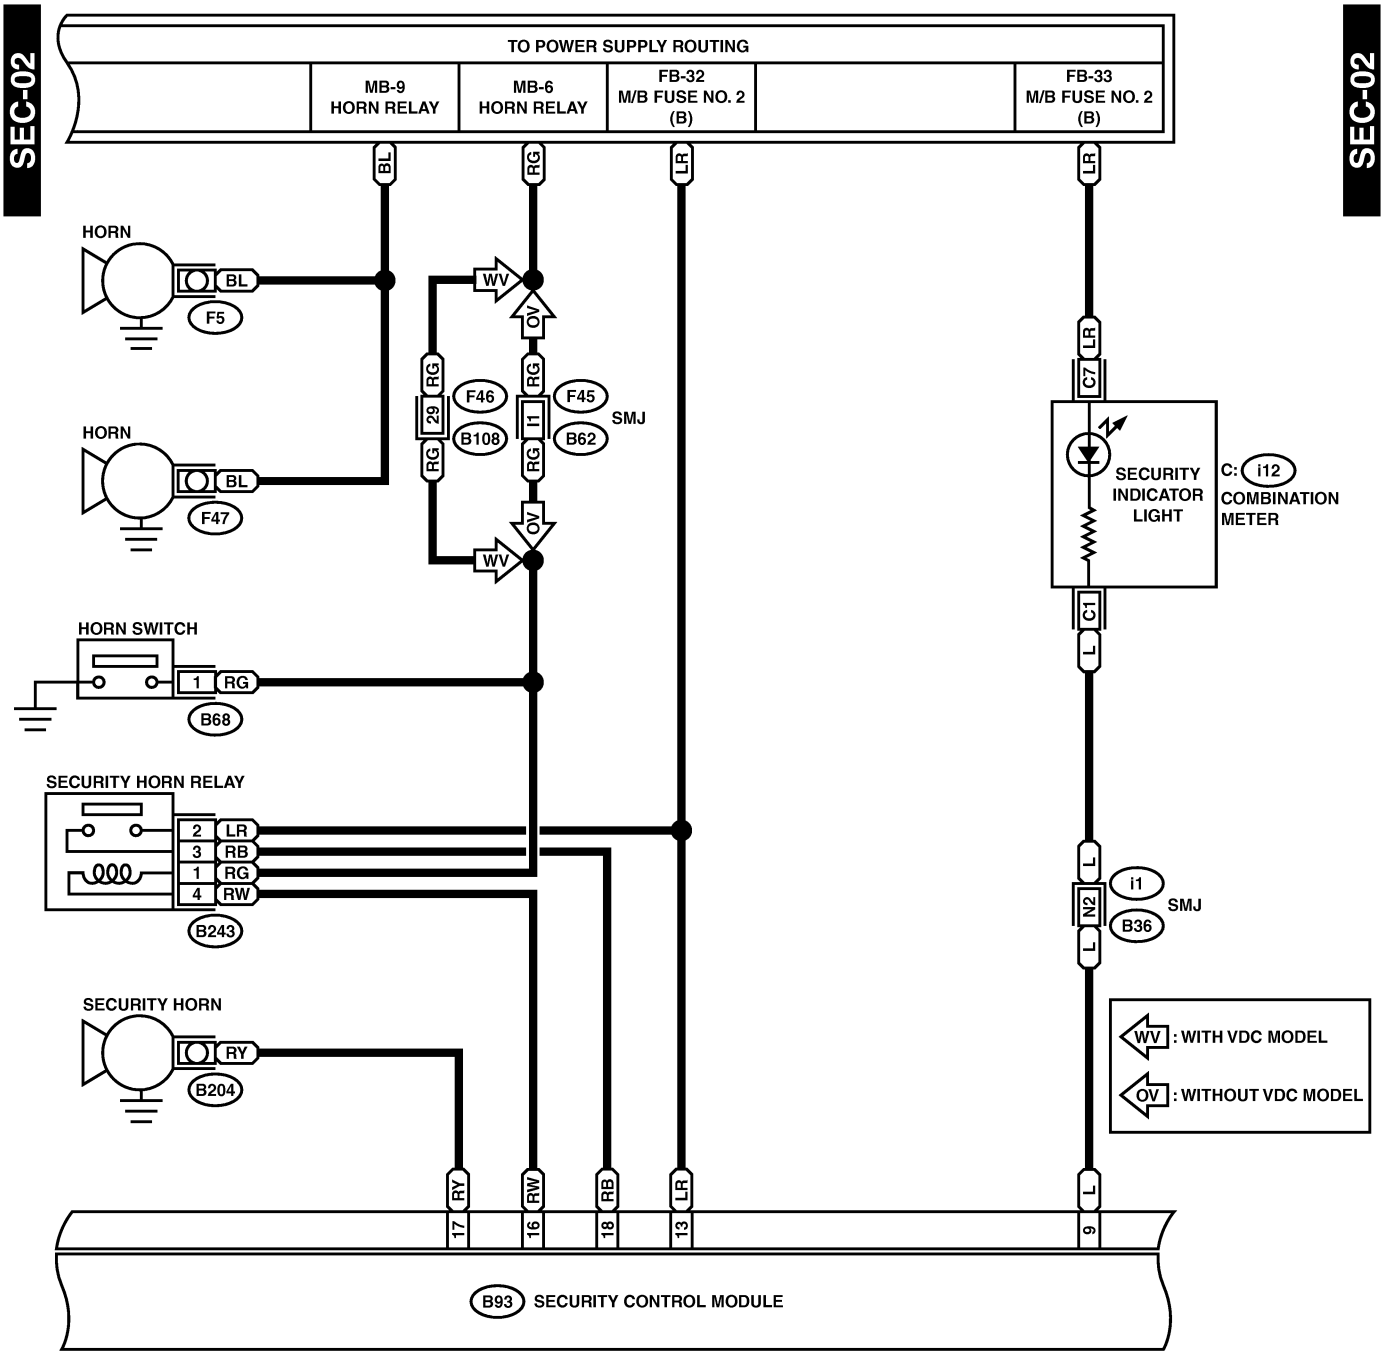

SECURITY SYSTEM

Wiring System

42. Security System S903347

A: SCHEMATIC S903347A21

SECURITY SYSTEM

Wiring System

B68 (BLACK)

B243 (BLACK)

C: **i12** (GREEN)

B93

F46

SECURITY SYSTEM

Wiring System

MEMO: