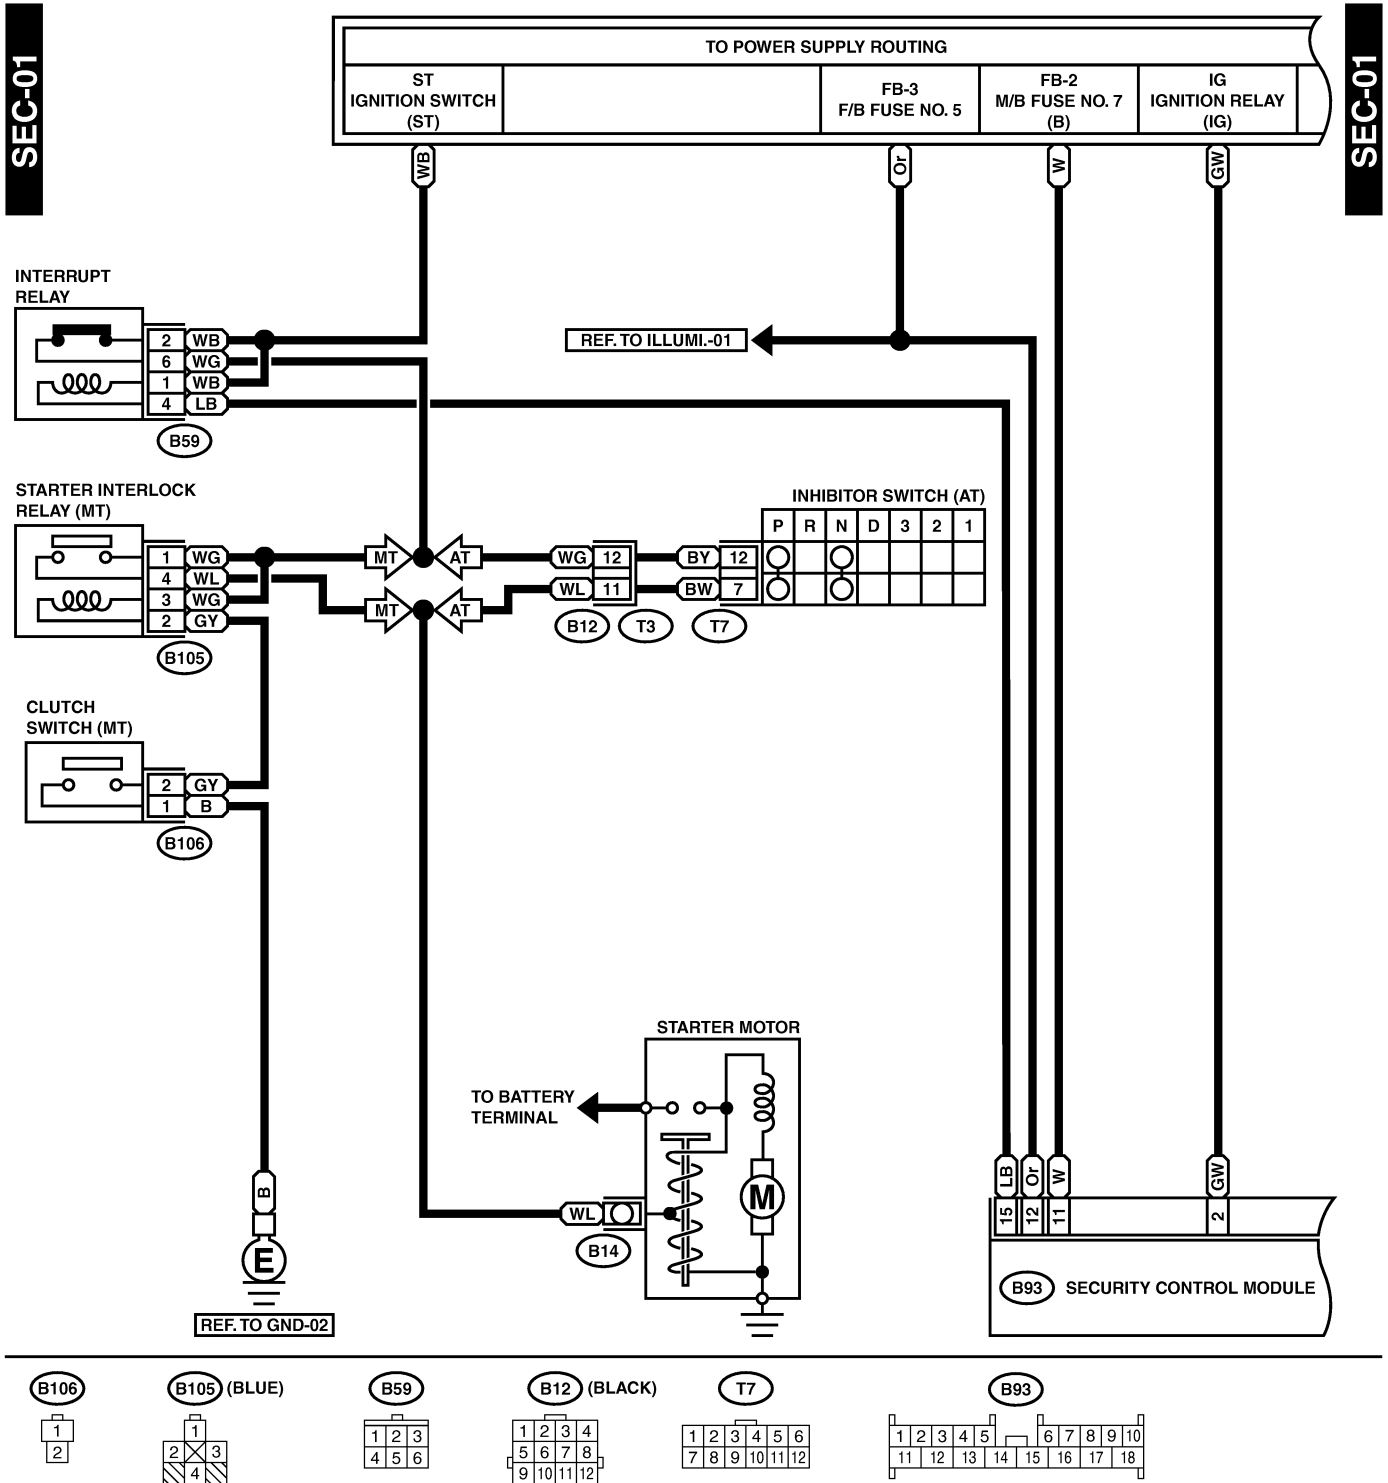

SECURITY SYSTEM

Wiring System

42. Security System S903347

A: SCHEMATIC S903347A21

SECURITY SYSTEM

Wiring System

B68 (BLACK)

B243 (BLACK)

C: **i12** (GREEN)

B93

F46

SECURITY SYSTEM

Wiring System

MEMO: