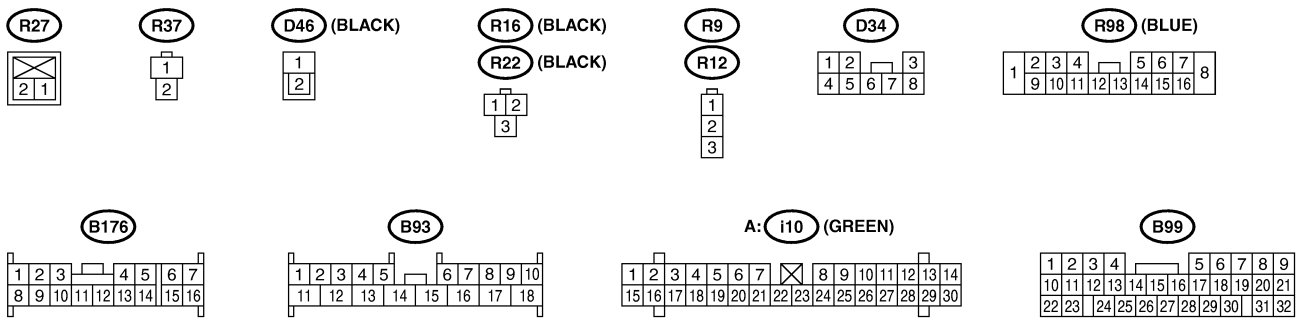

C: **i12** (GREEN)

B93

F46

SECURITY SYSTEM

Wiring System

MEMO: