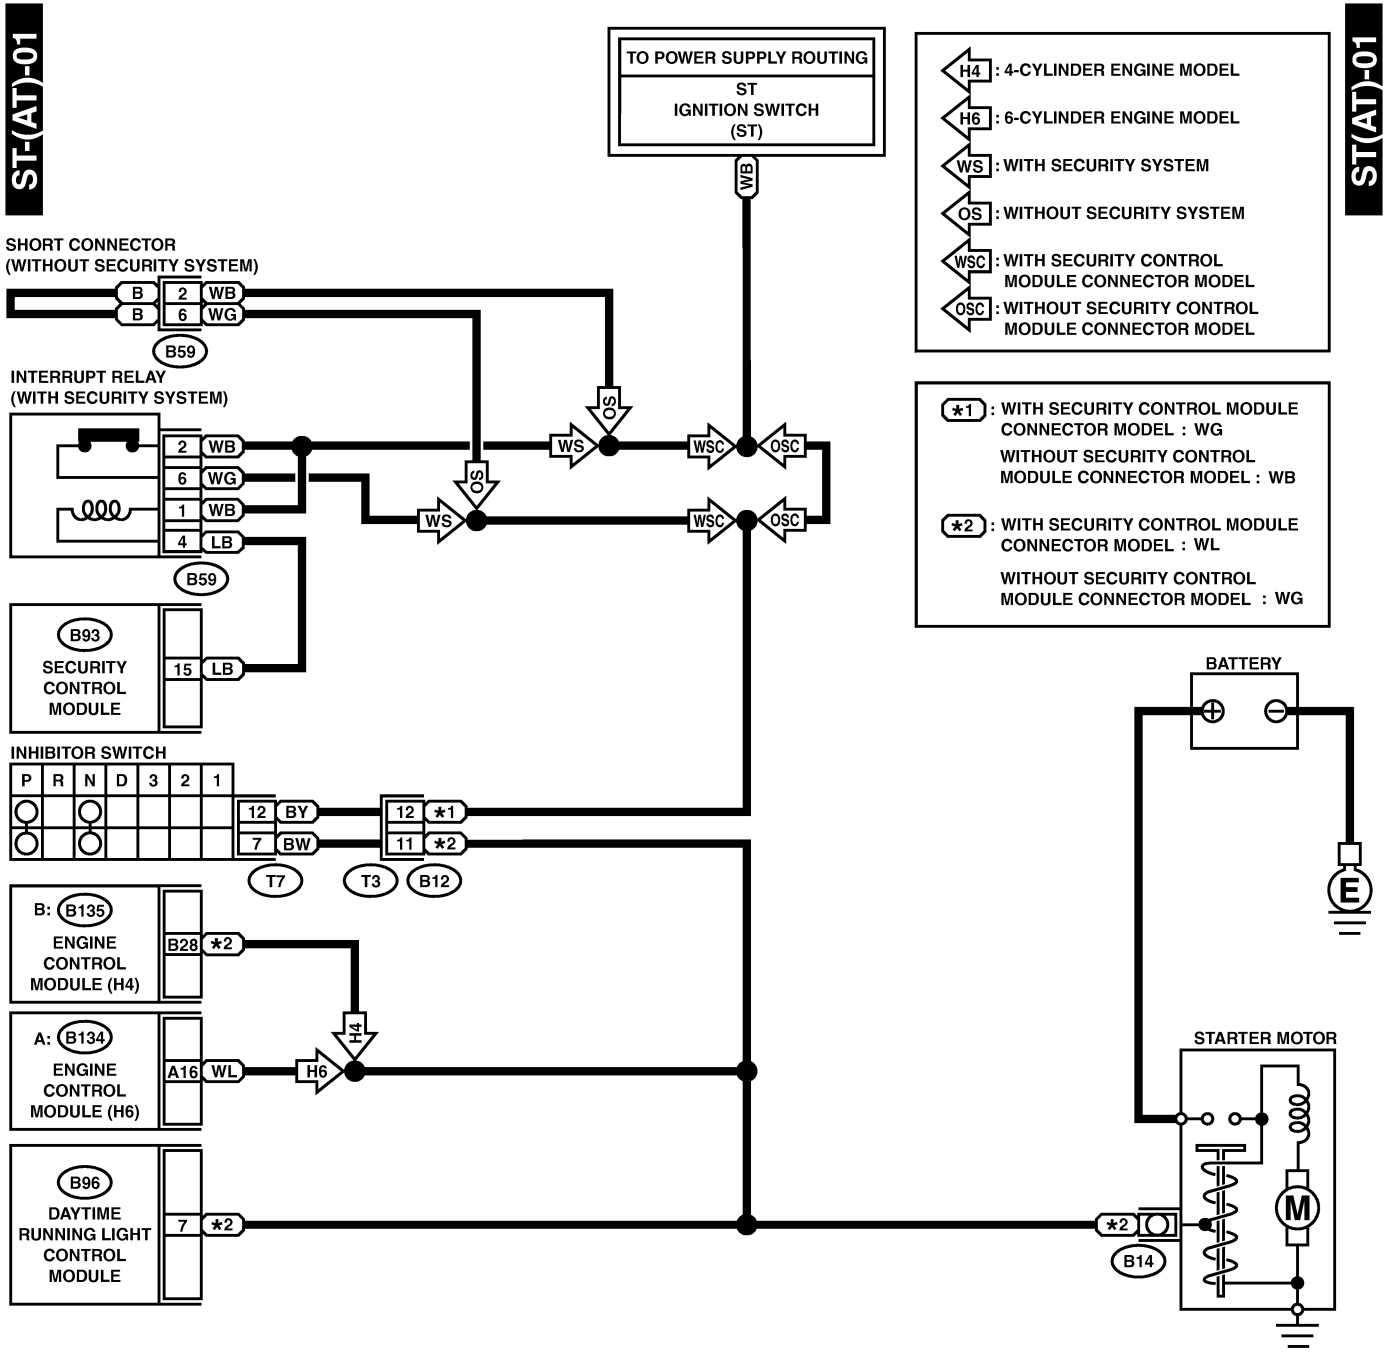

STARTER SYSTEM

Wiring System

43. Starter System S903439

A: SCHEMATIC S903439A21

1. MT MODEL S903439A2101

B106

B105 (BLUE)

B59

B96 (BLACK)

B93

B: B135

STARTER SYSTEM

Wiring System

2. AT MODEL S903439A2102

B59

B96 (BLACK)

T7

B12 (BLACK)

B93

A: B134

B: B135 (GRAY)