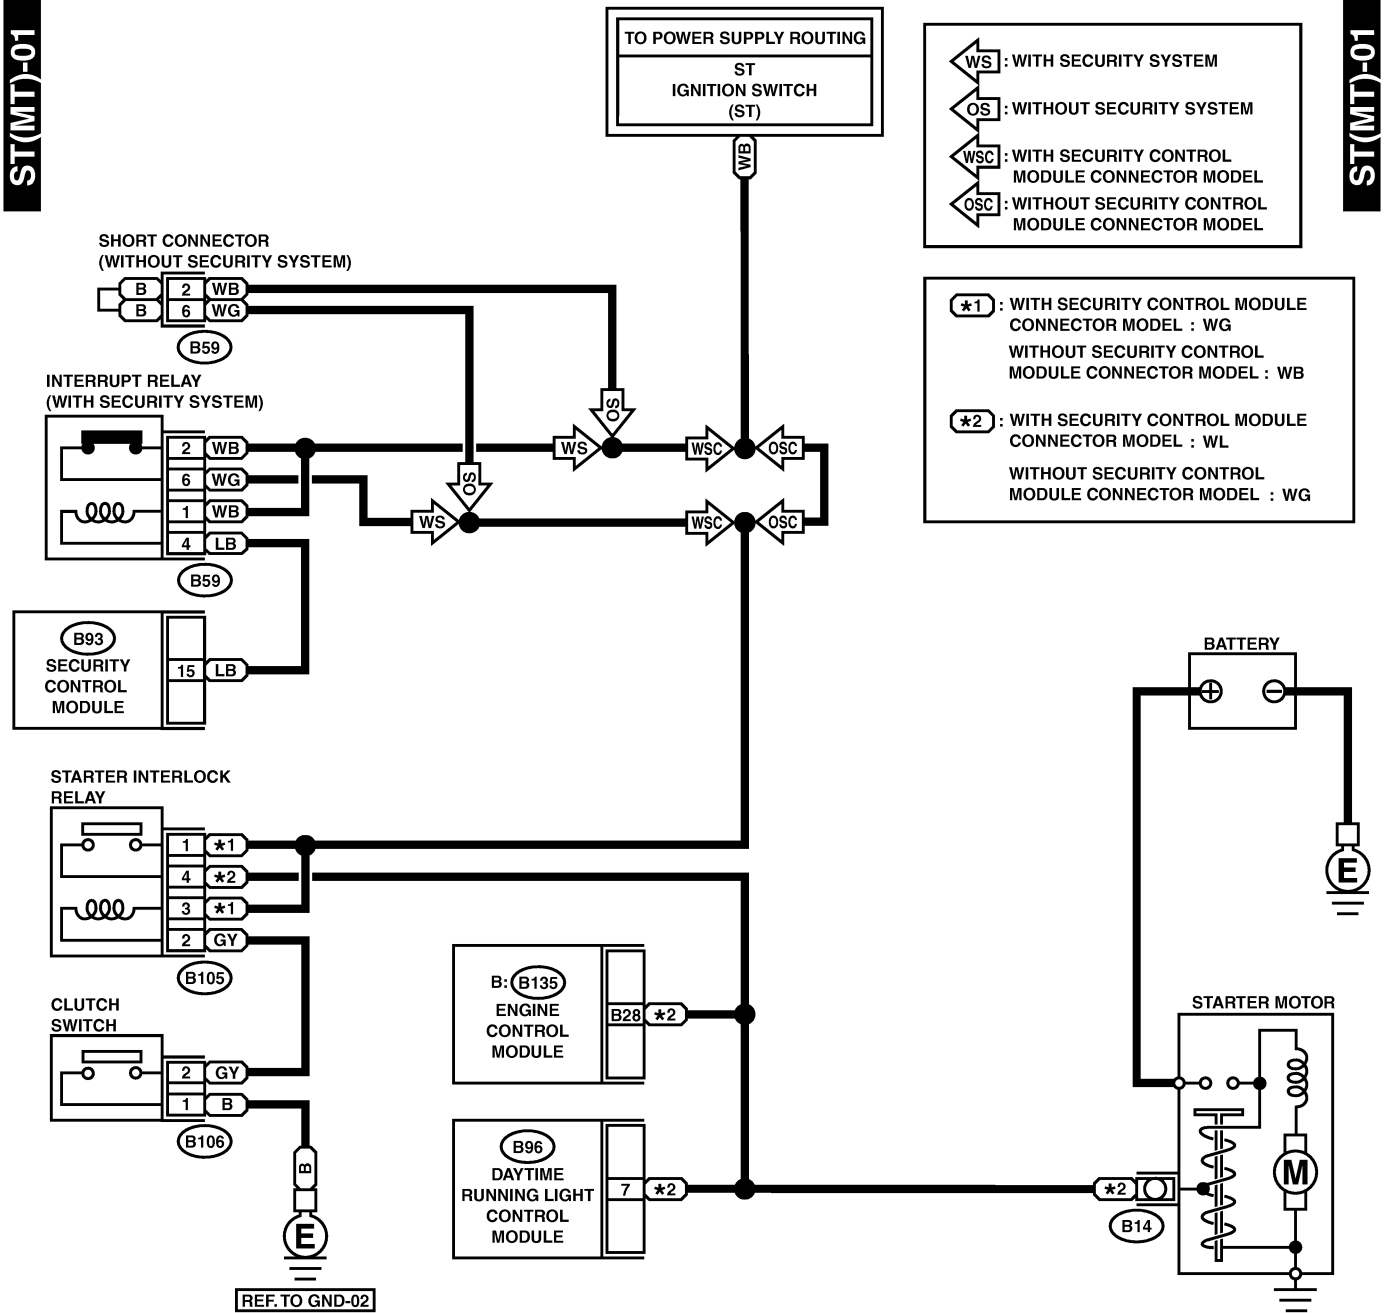

STARTER SYSTEM

Wiring System

43. Starter System S903439

A: SCHEMATIC S903439A21

1. MT MODEL S903439A2101

B106

B105 (BLUE)

B59

B96 (BLACK)

B93

B: B135

STARTER SYSTEM

Wiring System

2. AT MODEL S903439A2102

B59

B96 (BLACK)

T7

B12 (BLACK)

B93

A: B134

B: B135 (GRAY)