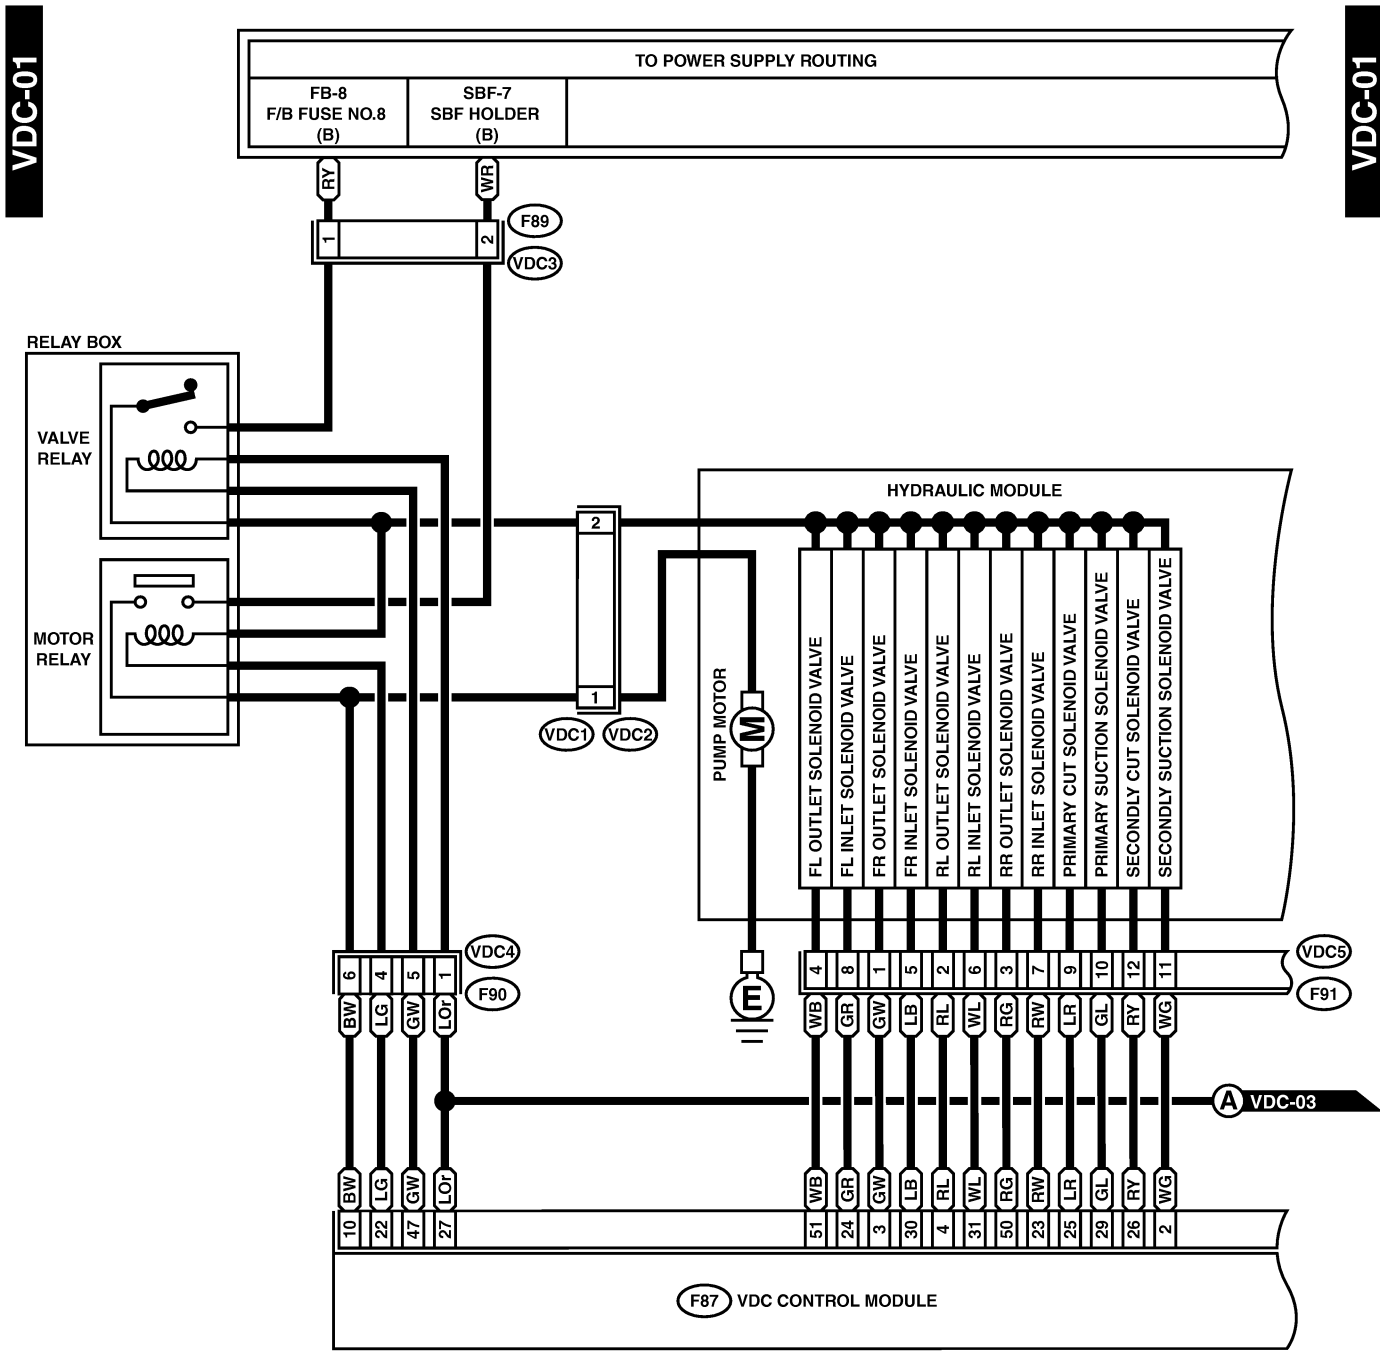

VEHICLE DYNAMIC CONTROL SYSTEM

Wiring System

46. Vehicle Dynamic Control System S903441

A: SCHEMATIC S903441A21

F89 (GRAY)

F90 (BLACK)

F91 (BLACK)

F87 (BLACK)

1	2	3	4	5	6	7	8	9	10	11	12	13	14	15	16	17	18	19	20	21	22	23	24	25	26	27	28	
29	30	31	32	33	34	35	36	37	38	39	40	41	42	43	44	45	46	47	48	49	50	51	52	53	54	55		
56	57	58	59	60	61	62	63	64	65	66	67	68	69	70	71	72	73	74	75	76	77	78	79	80	81	82	83	

BU95-22A

VEHICLE DYNAMIC CONTROL SYSTEM

Wiring System

VDC-02

VDC-02

C: i12 (GREEN)

1	2	3	4	5	6
7	8	9	10	11	12
13	14				

F91 (BLACK)

4	3	2	1
8	7	6	5
12	11	10	9
16	15	14	13

B94 (BLACK)

1	2	3	4	5	6	7	8	9	10
11	12	13	14	15	16	17	18	19	20

A: i10 (GREEN)

1	2	3	4	5	6	7	8	9	10	11	12	13	14
15	16	17	18	19	20	21	22	23	24	25	26	27	28
29	30												