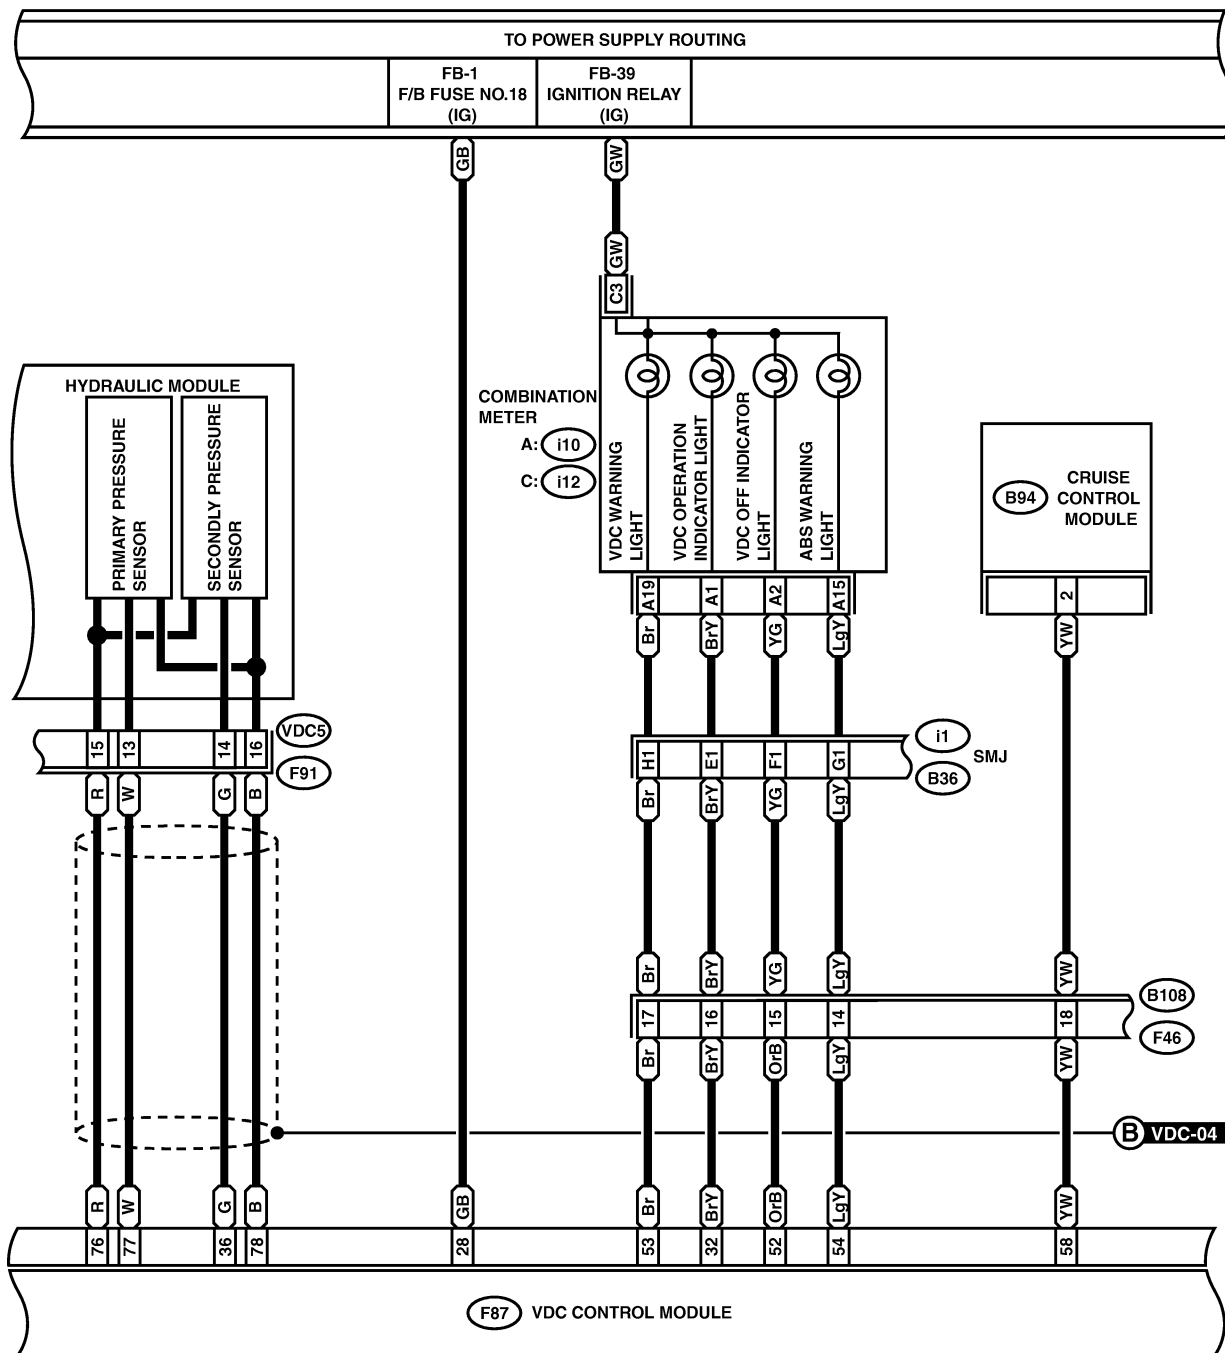

VEHICLE DYNAMIC CONTROL SYSTEM

Wiring System

46. Vehicle Dynamic Control System S903441

A: SCHEMATIC S903441A21

F89 (GRAY)

F90 (BLACK)

F91 (BLACK)

F87 (BLACK)

1	2	3	4	5	6	7	8	9	10	11	12	13	14	15	16	17	18	19	20	21	22	23	24	25	26	27	28	
29	30	31	32	33	34	35	36	37	38	39	40	41	42	43	44	45	46	47	48	49	50	51	52	53	54	55		
56	57	58	59	60	61	62	63	64	65	66	67	68	69	70	71	72	73	74	75	76	77	78	79	80	81	82	83	

BU95-22A

VEHICLE DYNAMIC CONTROL SYSTEM

Wiring System

VDC-02

VDC-02

C: i12 (GREEN)

1	2	3	4	5	6
7	8	9	10	11	12
13	14				

F91 (BLACK)

4	3	2	1
8	7	6	5
12	11	10	9
16	15	14	13

B94 (BLACK)

1	2	3	4	5	6	7	8	9	10
11	12	13	14	15	16	17	18	19	20

A: i10 (GREEN)

1	2	3	4	5	6	7	8	9	10	11	12	13	14
15	16	17	18	19	20	21	22	23	24	25	26	27	28
29	30												