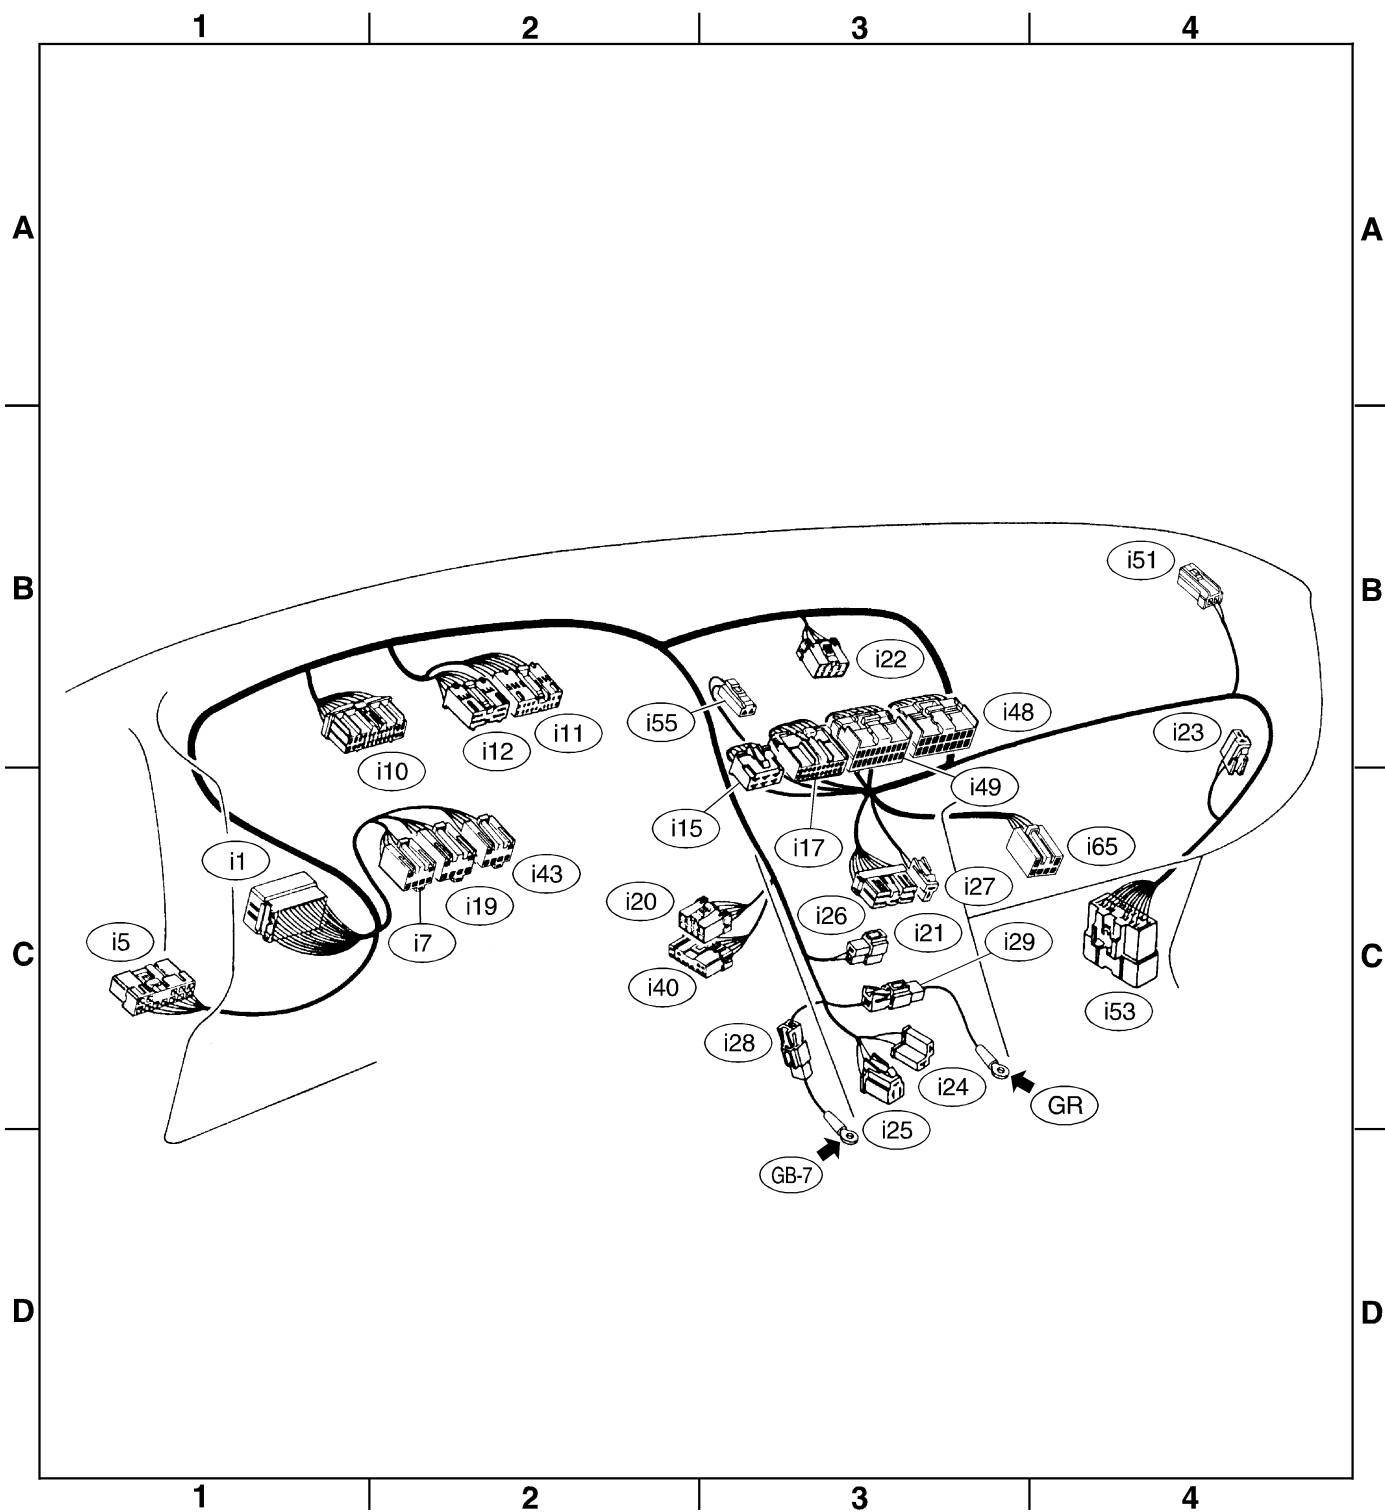

55. Instrument Panel Wiring Harness S903435

A: LOCATION S903435A13

Connector				Connecting to	
No.	Pole	Color	Area	No.	Name
i1	66	★	C-1	B36	Bulkhead wiring harness (SMJ)
i5	12	★	C-1		F/B
i7	6	Yellow	C-2		Front fog light switch
i10	30	Green	B-2		Combination meter
i11	16	Green	B-2		
i12	14	Green	B-2		
i15	6	★	B-3		Mode control panel
i17	20	Gray	B-3		
i19	6	Brown	C-2		Cruise control main switch
i20	8	★	C-2	B80	Bulkhead wiring harness
i21	2	Black	C-3		Ash tray illumination light
i22	8	★	B-3		Hazard switch
i23	2	★	B-4		Glove box illumination light
i24	2	★	C-3		Cigarette lighter
i25	3	★	C-3		Cigarette lighter illumination light
i26	14	★	C-3		Radio
i27	2	★	C-3		CD player illumination light
i28	1	Black	C-3		Body ground
i29	1	Black	C-3		Body ground (Radio)
i40	10	★	C-2	B201	Bulkhead wiring harness
i43	6	★	C-2		Wiper deicer switch
i48	16	Gray	B-3		Auto A/C control module
i49	20	Gray	B-3		
i51	2	Black	B-4		Sunload sensor (Auto A/C)
i53	16	Blue	C-4	R98	Rear wiring harness
i55	2	★	B-3		In-vehicle temperature sensor (Auto A/C)
i62	6	★	C-4		VDC off switch

★: Non-colored

INSTRUMENT PANEL WIRING HARNESS

Wiring System

B6M1644A