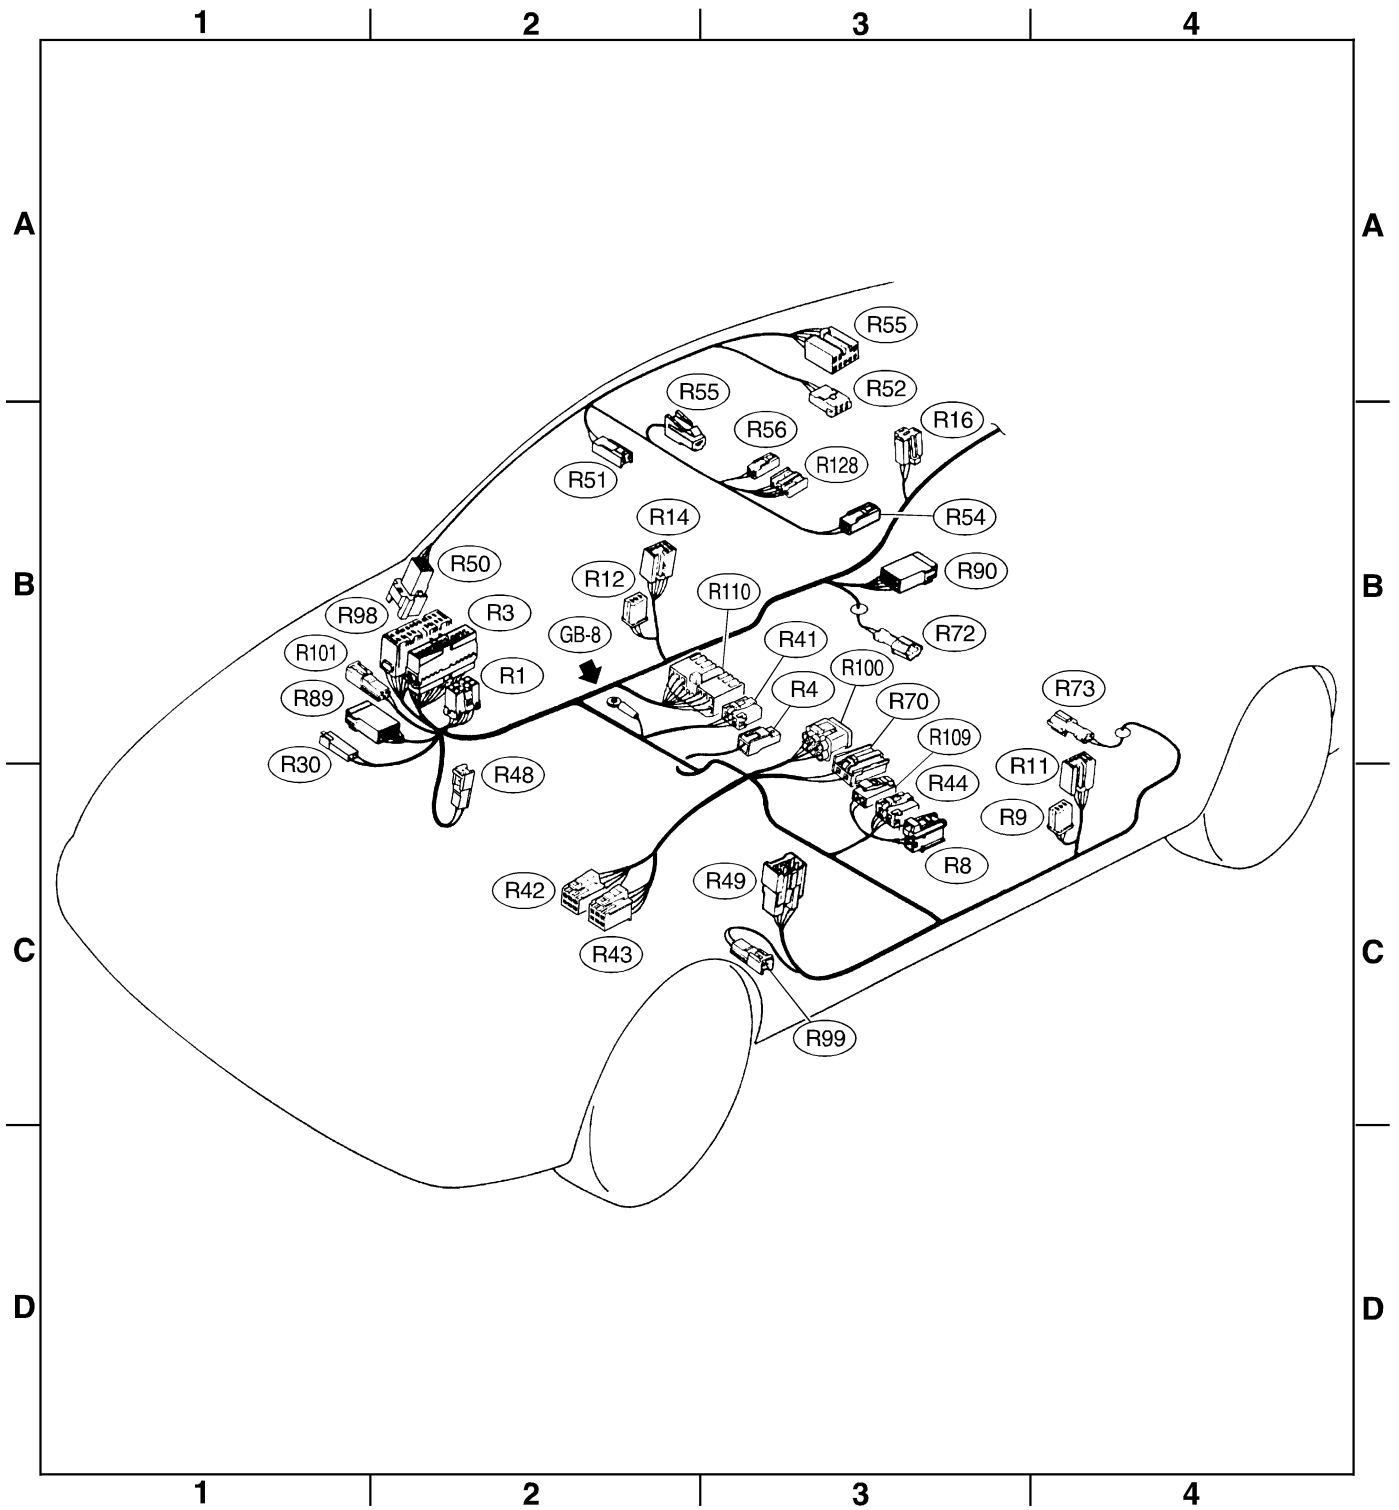

56. Rear Wiring Harness S903431

A: LOCATION S903431A13

Connector				Connecting to	
No.	Pole	Color	Area	No.	Name
R1	8	★	B-2	B97	Bulkhead wiring harness
R3	32	★	B-2	B99	
R4	1	Black	B-2		Parking brake switch
R8	2	★	C-3		Seat belt switch
R9	3	★	C-4		Front door switch LH
R11	8	★	B-4	D21	Rear door cord LH
R12	3	★	B-2		Front door switch RH
R14	8	★	B-2	D27	Rear door cord RH
R16	3	Black	B-3		Rear door switch RH
R30	2	Black	B-2		Diode (Rear gate)
R41	4	Blue	B-3		Seat heater RH
R42	6	★	B-3		Seat heater switch RH
R43	6	Blue	B-3		Seat heater switch LH
R44	4	Blue	C-3		Seat heater LH
R48	2	Black	C-2	B123	Bulkhead wiring harness
R49	8	★	C-3	F55	Front wiring harness (ABS)
	12	★	C-3	F55	Front wiring harness (VDC)
R50	6	★	B-2	B90	Bulkhead wiring harness
R51	2	★	B-2		Vanity mirror illumination light RH
R52	3	★	B-3		Room light
R54	2	★	B-3		Vanity mirror illumination light LH
R55	1	★	B-2		Sunroof (Sedan)
	8	★	A-3		Sunroof control module (Wagon)
R56	2	★	B-3		Spot light
R70	3	Black	C-2		ABS G sensor
R72	2	Gray	B-3		Rear ABS sensor RH
R73	2	Gray	B-4		Rear ABS sensor LH
R89	8	★	B-2		Speaker joint connector LH (Wagon)
R90	8	★	B-3		Speaker joint connector RH (Wagon)
R98	16	Blue	B-2	i53	Instrument panel wiring harness
R99	2	★	C-3	D68	Front door cord LH (Mcintosh audio)
R100	6	Black	C-2		Yaw rate sensor (VDC)
R101	2	★	B-2	D69	Front door cord RH (Mcintosh audio)
R109	2	Black	C-3		Power seat
R110	14	★	B-2		Power amplifier (Wagon) (Mcintosh audio)
R110	14	Green	B-2		Power amplifier (Sedan) (Mcintosh audio)
R128	5	★	B-3		Sunroof switch (Wagon)

★: Non-colored

REAR WIRING HARNESS

Wiring System

B6M1637A