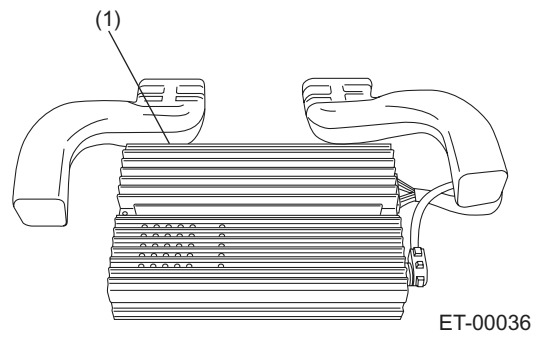

AUDIO SYSTEM

Entertainment System

1. Audio System

A: DESCRIPTION

The McIntosh™ system consists of a head unit, a speaker amplifier, two tweeters, four mid-range speakers, and a woofer. The speaker amplifier is located below the front passengers seat and the woofer at the right rear quarter trim (wagon) or left rear shelf trim (sedan).

The output power handled by each of the four channels is 24W and that handled by the woofer is 60W. The total harmonic distortion of the system is as low as 0.05% which is comparable to that of high-class home-use audio systems.

ET-00038

AUDIO SYSTEM

Entertainment System

(1) Speaker amplifier

(1) Woofer

Speakers

Type	Diameter	Number
Front tweeter	20 mm (0.8 in)	2
Front mid-range speaker	160 mm (6.3 in)	2
Rear mid-range speaker	160 mm (6.3 in)	2
Woofer (oval shaped)	152 mm (6 in) × 229 mm (9 in)	1