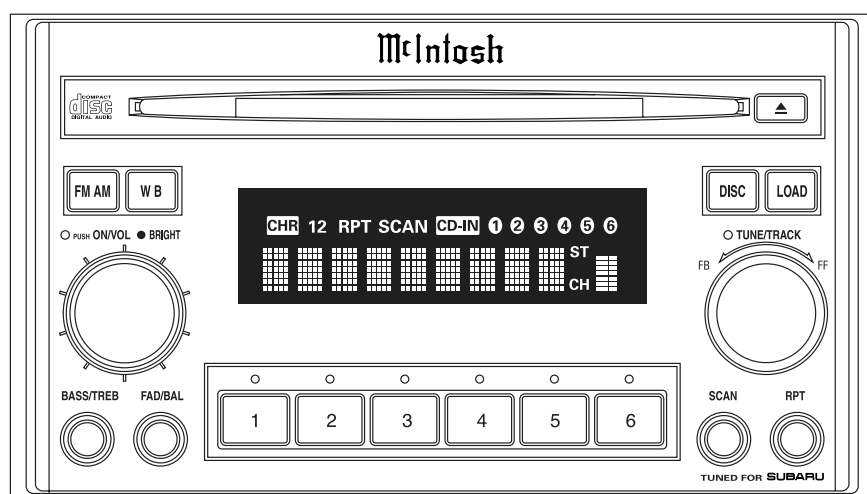

AUDIO SYSTEM

Entertainment System

1. Audio System

A: DESCRIPTION

The McIntosh™ system consists of a head unit, a speaker amplifier, two tweeters, four mid-range speakers, and a woofer. The speaker amplifier is located below the front passengers seat and the woofer at the right rear quarter trim (wagon) or left rear shelf trim (sedan).

The output power handled by each of the four channels is 24W and that handled by the woofer is 60W. The total harmonic distortion of the system is as low as 0.05% which is comparable to that of high-class home-use audio systems.