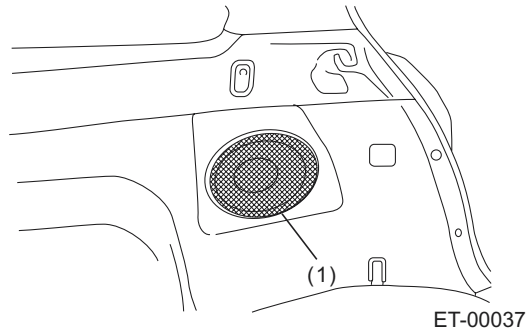

The output power handled by each of the four channels is 24W and that handled by the woofer is 60W. The total harmonic distortion of the system is as low as 0.05% which is comparable to that of high-class home-use audio systems.

ET-00038

AUDIO SYSTEM

Entertainment System

(1) Speaker amplifier

(1) Woofer

Speakers

Type	Diameter	Number
Front tweeter	20 mm (0.8 in)	2
Front mid-range speaker	160 mm (6.3 in)	2
Rear mid-range speaker	160 mm (6.3 in)	2
Woofer (oval shaped)	152 mm (6 in) × 229 mm (9 in)	1