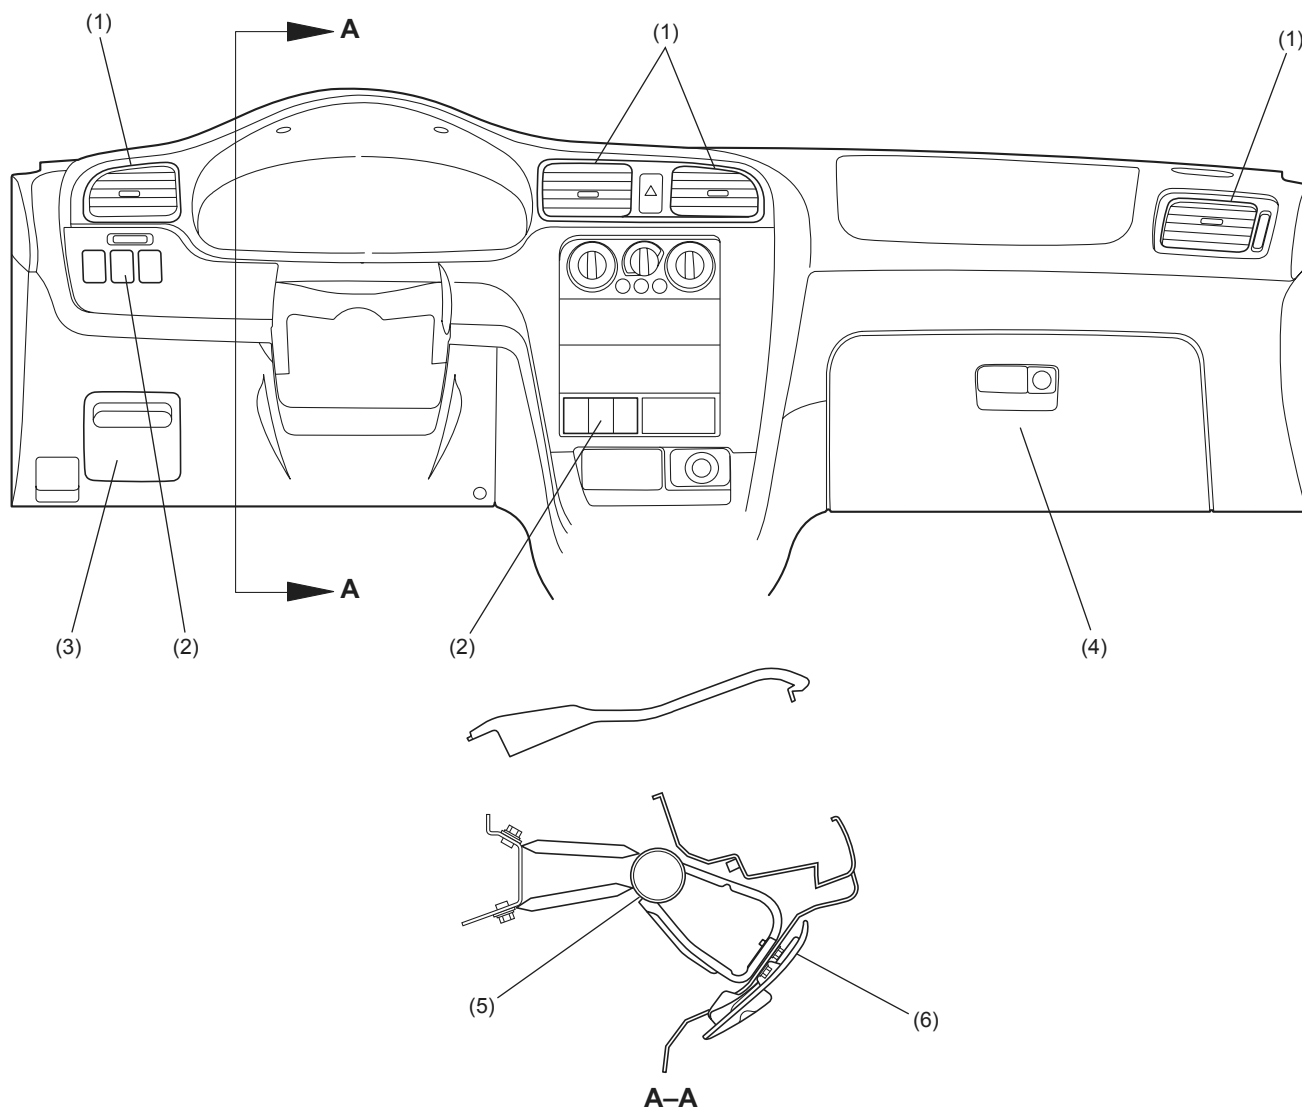

INSTRUMENT PANEL

Exterior/Interior Trim

1. Instrument Panel

- The glove compartment has a lockable lid.
- A coin tray is provided.
- The vent grills are barrel type.
- The dashboard lower cover is fitted with a knee cover.
- The steering support beam connecting the left and right pillars is located behind the instrument panel. The instrument panel is mounted on the support beam.

- (1) Barrel type vent grill
- (2) Optional accessory switches
- (3) Coin tray

- (4) Glove compartment
- (5) Steering support beam
- (6) Knee pad

EI-00231