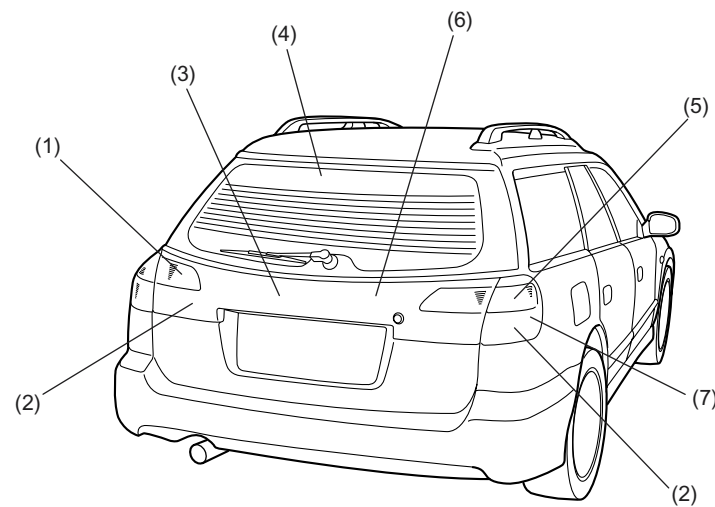

WAGON

LI-00071

(1) Backup light	(5) Turn signal/hazard warning light
(2) Stop/tail/parking/rear side marker light	(6) Rear finisher light
(3) License plate light	(7) Rear combination light
(4) High mount stop light