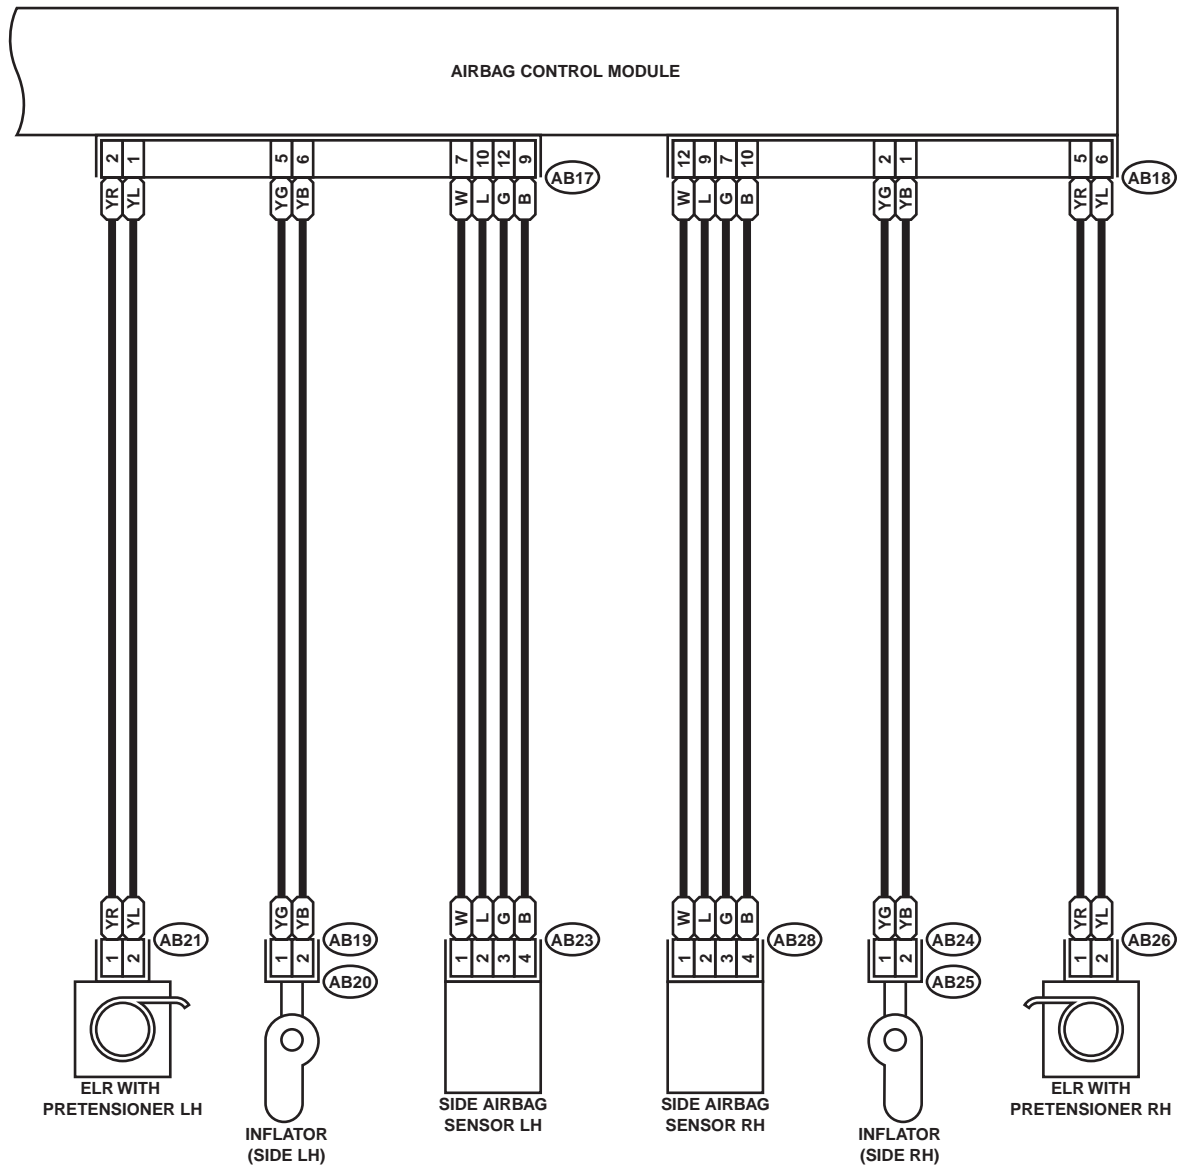

AIRBAG SYSTEM

WIRING SYSTEM

AIRBAG-03

AIRBAG-03

- AB19 (YELLOW)
- AB21 (YELLOW)
- AB24 (YELLOW)
- AB26 (YELLOW)
- 1 2

WI-00531