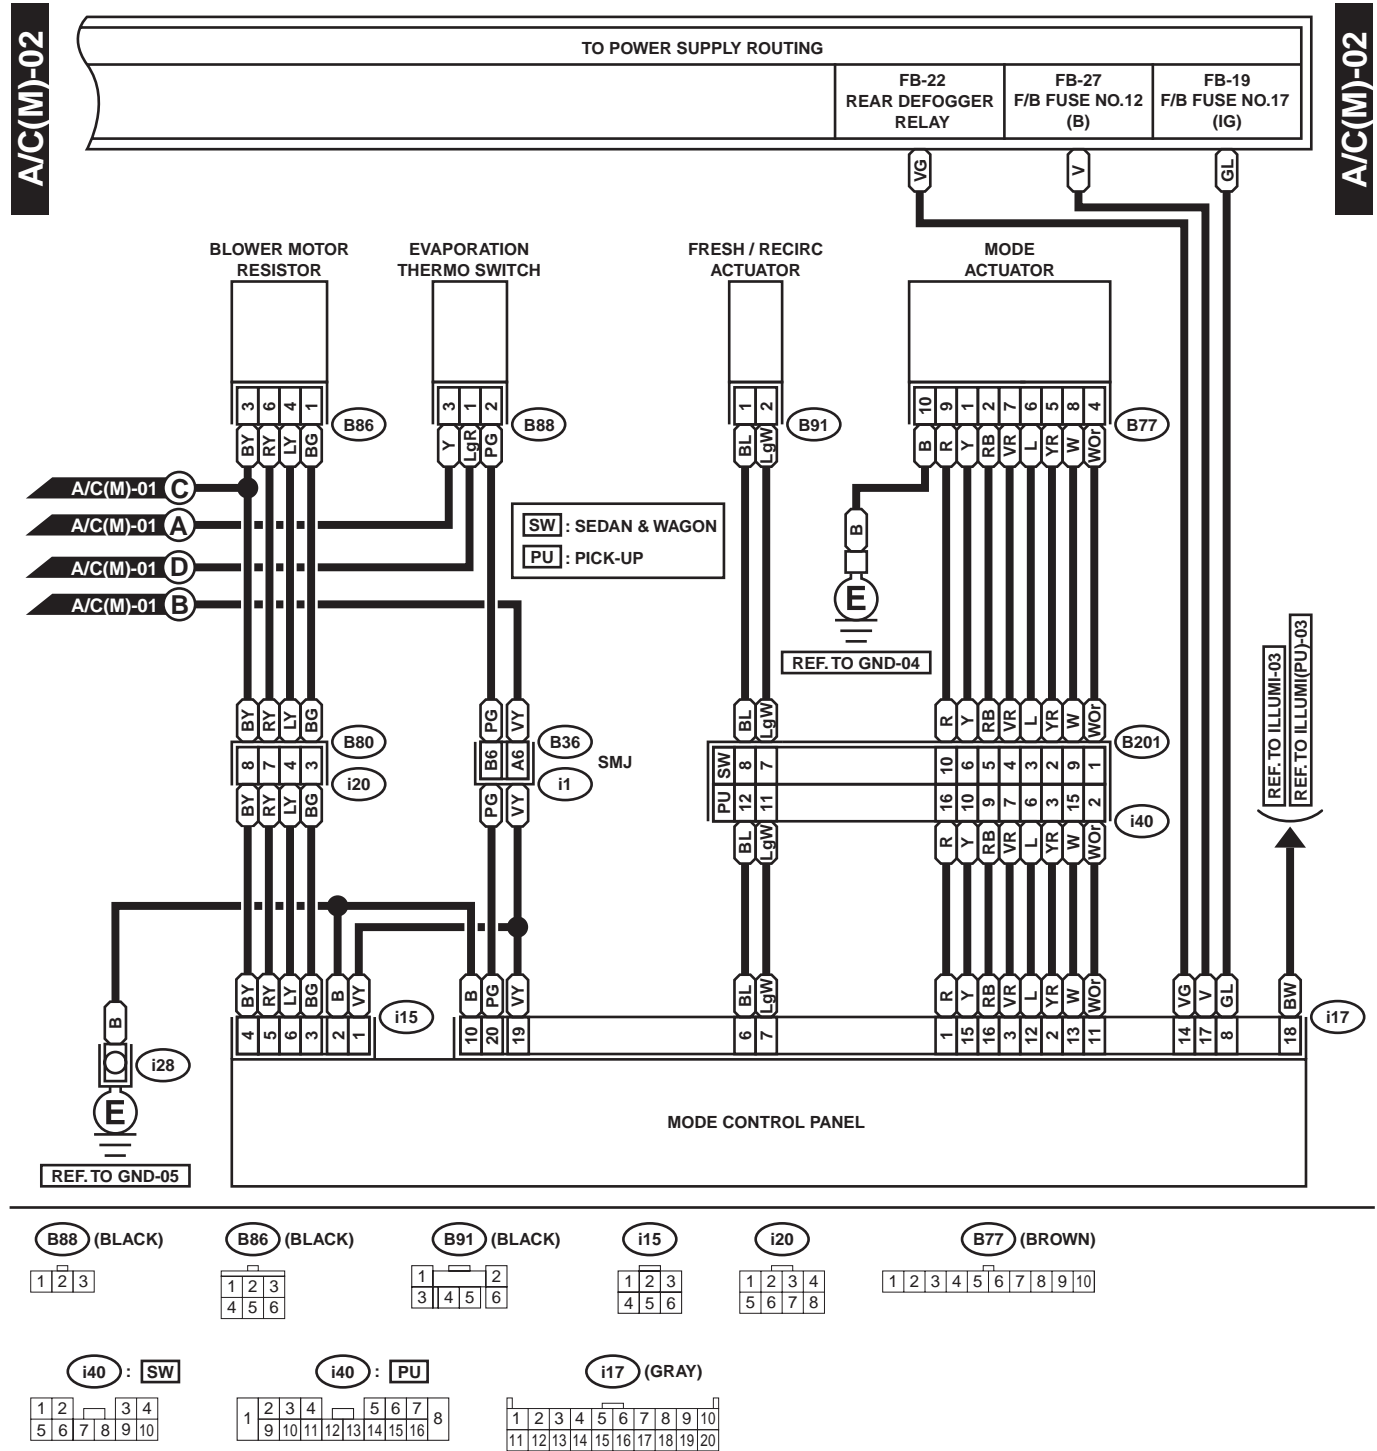

MANUAL AIR CONDITIONING SYSTEM

WIRING SYSTEM

7. Manual Air Conditioning System

A: SCHEMATIC

WI-01058

MANUAL AIR CONDITIONING SYSTEM

WIRING SYSTEM

WI-00533