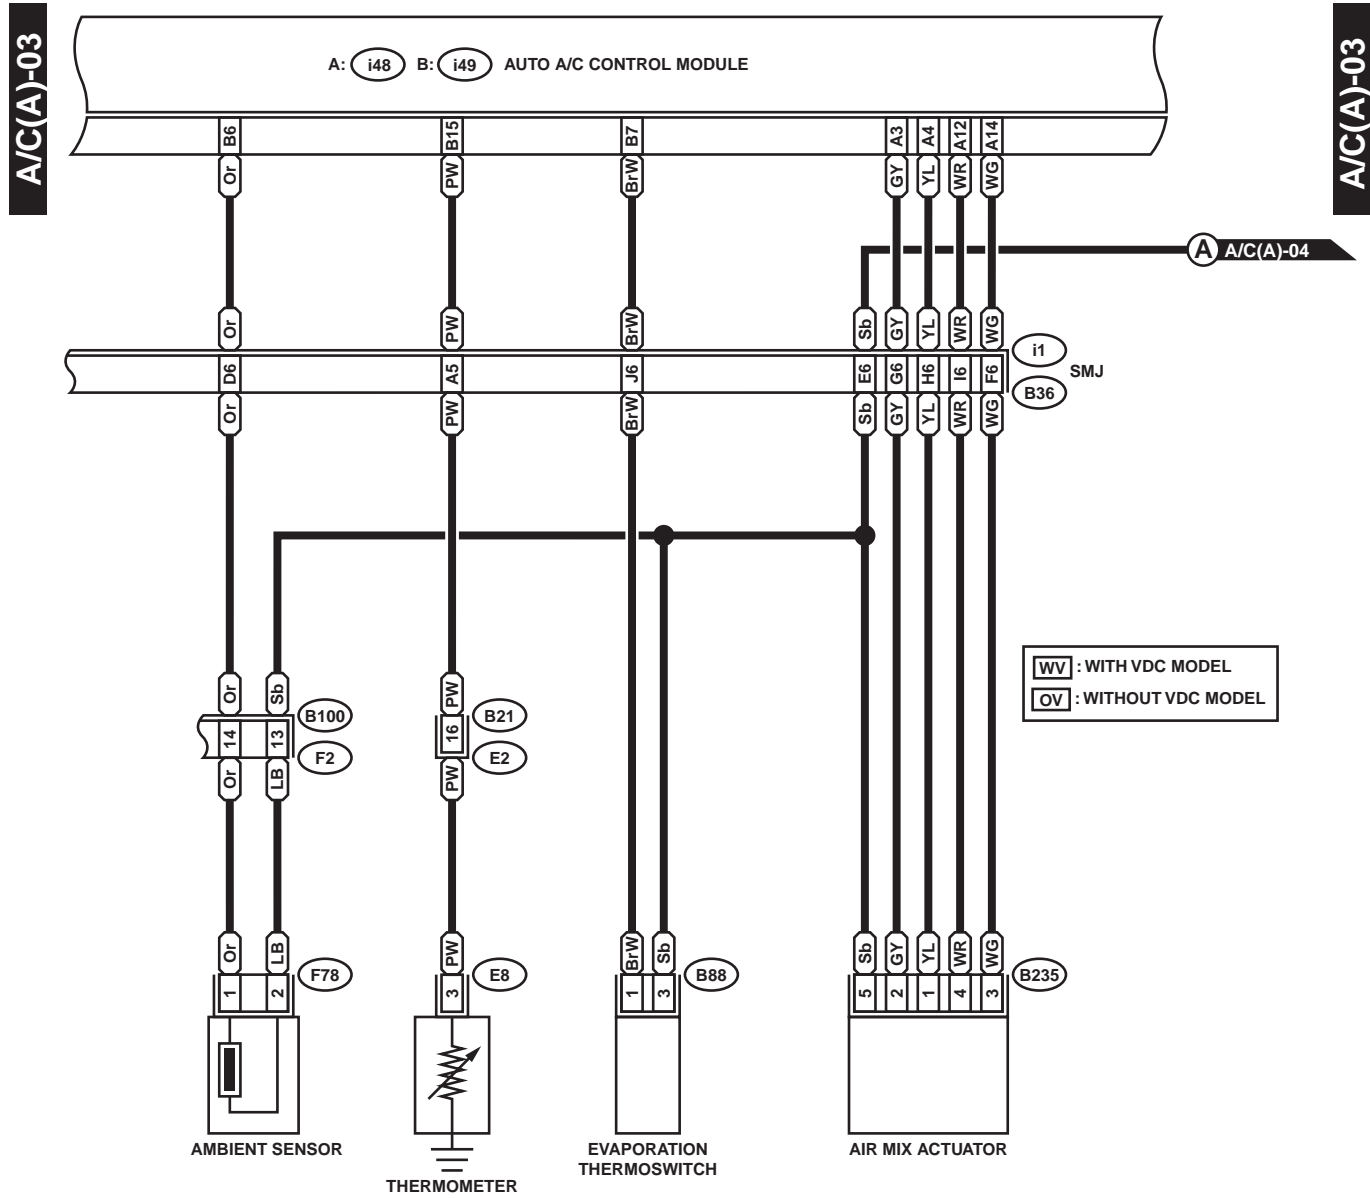

AUTOMATIC AIR CONDITIONING SYSTEM

WIRING SYSTEM

WI-00536