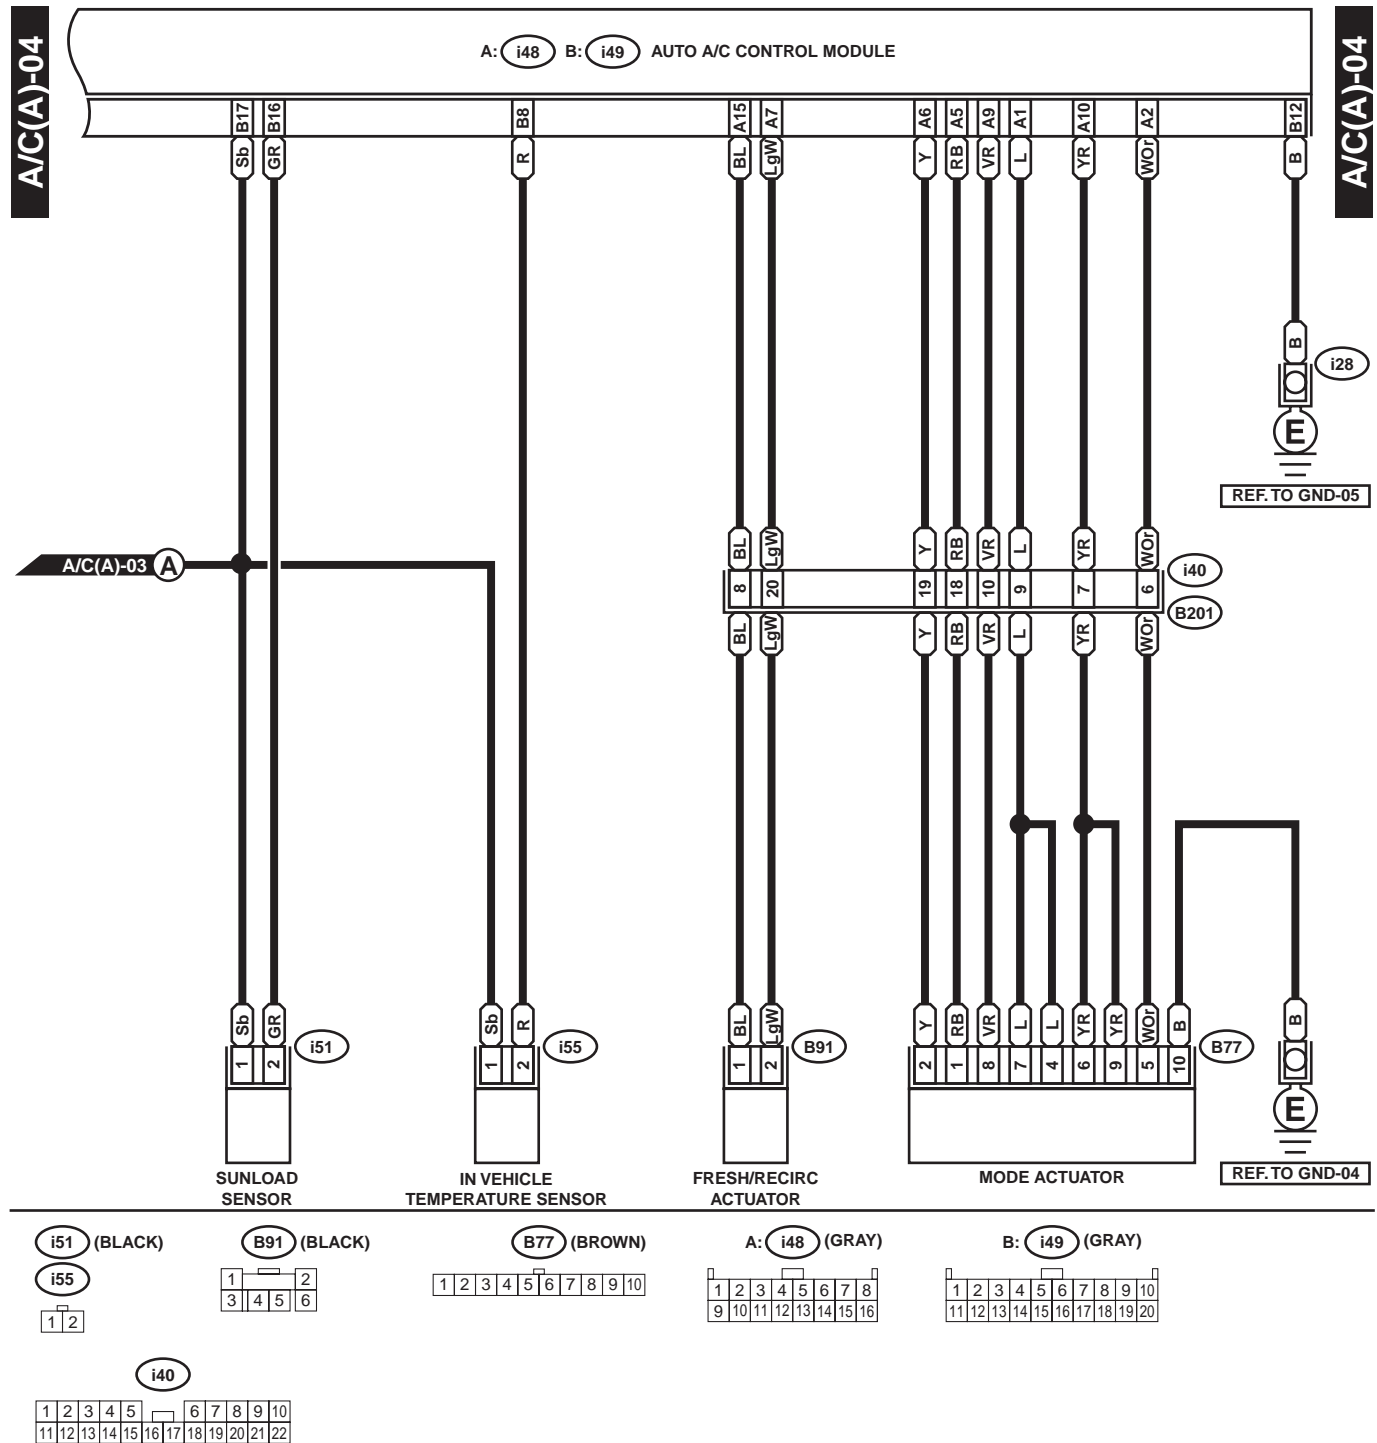

AUTOMATIC AIR CONDITIONING SYSTEM

WIRING SYSTEM

8. Automatic Air Conditioning System

A: SCHEMATIC

WI-00534

AUTOMATIC AIR CONDITIONING SYSTEM

WIRING SYSTEM

A: i48 (GRAY)

1	2	3	4	5	6	7	8
9	10	11	12	13	14	15	16

B: i49 (GRAY)

1	2	3	4	5	6	7	8	9	10
11	12	13	14	15	16	17	18	19	20

B: B55 (GRAY)

1	2	3	4	5	6	7	8	9
10	11	12	13	14	15	16	17	18
19	20	21	22	23	24			

C: B56 (GREEN)

1	2	3	4	5	6	7	8	9
10	11	12	13	14	15	16	17	18
19	20	21	22	23	24			

WI-00535

AUTOMATIC AIR CONDITIONING SYSTEM

WIRING SYSTEM

WI-00536

AUTOMATIC AIR CONDITIONING SYSTEM

WIRING SYSTEM

WI-00537