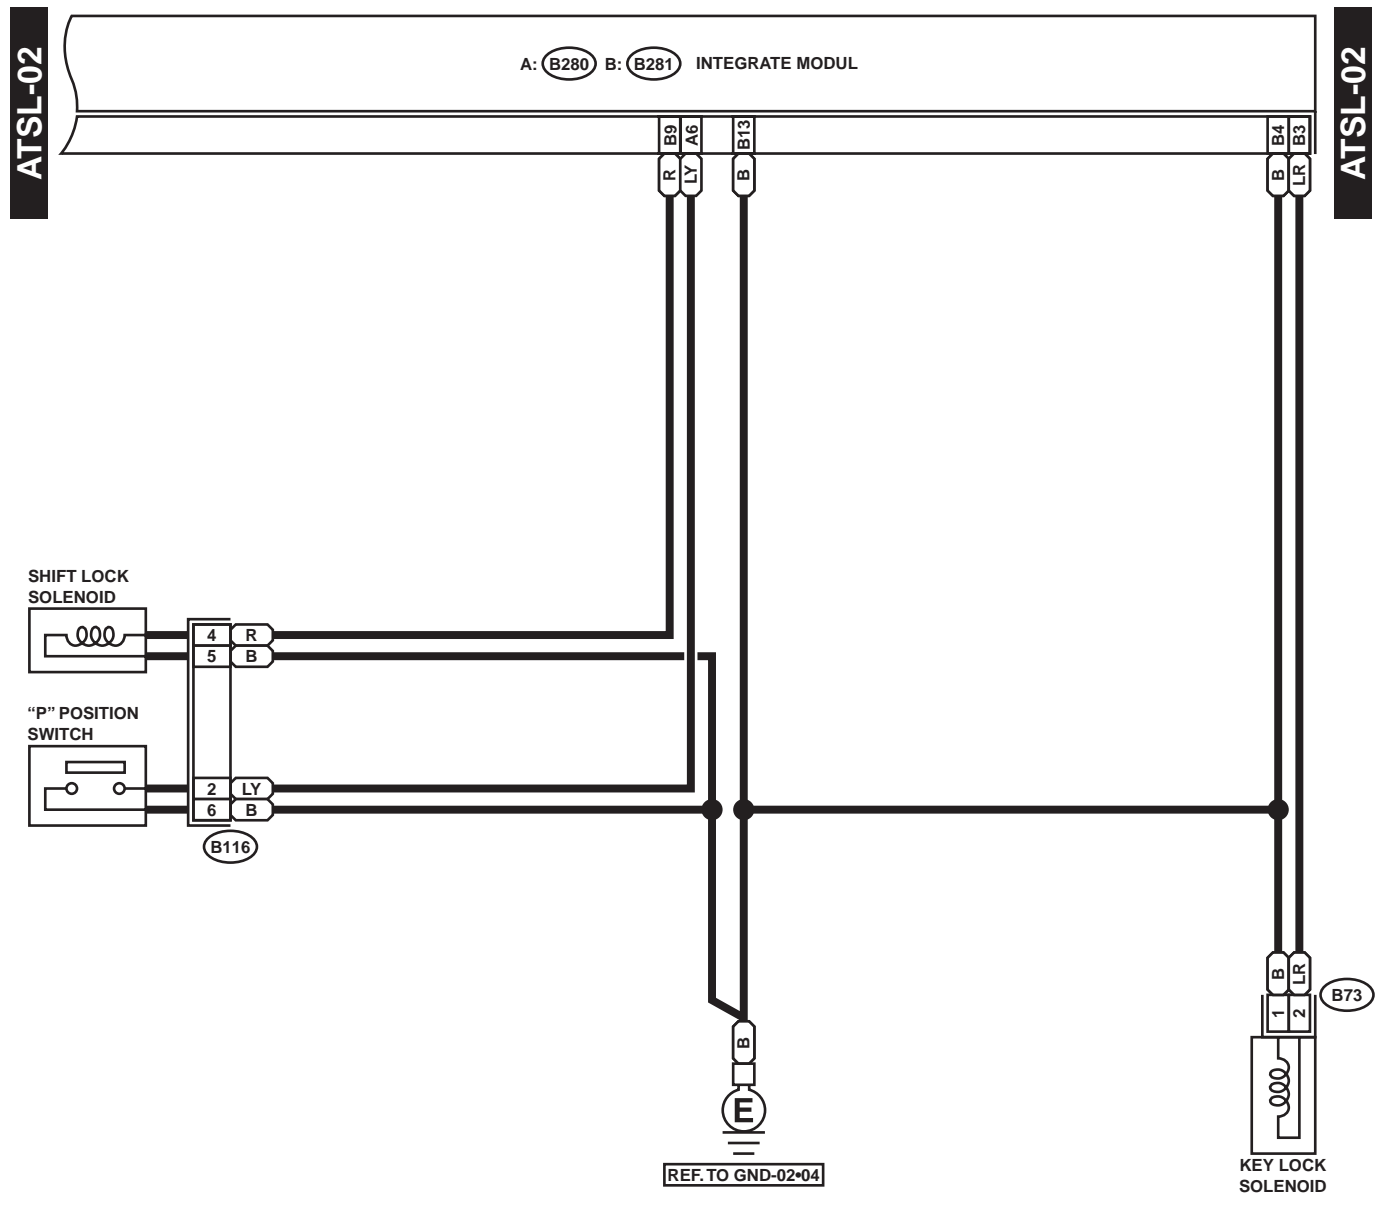

A/T SHIFT LOCK CONTROL SYSTEM

WIRING SYSTEM

11.A/T Shift Lock Control System

A: SCHEMATIC

WI-00567

A/T SHIFT LOCK CONTROL SYSTEM

WIRING SYSTEM

WI-00568