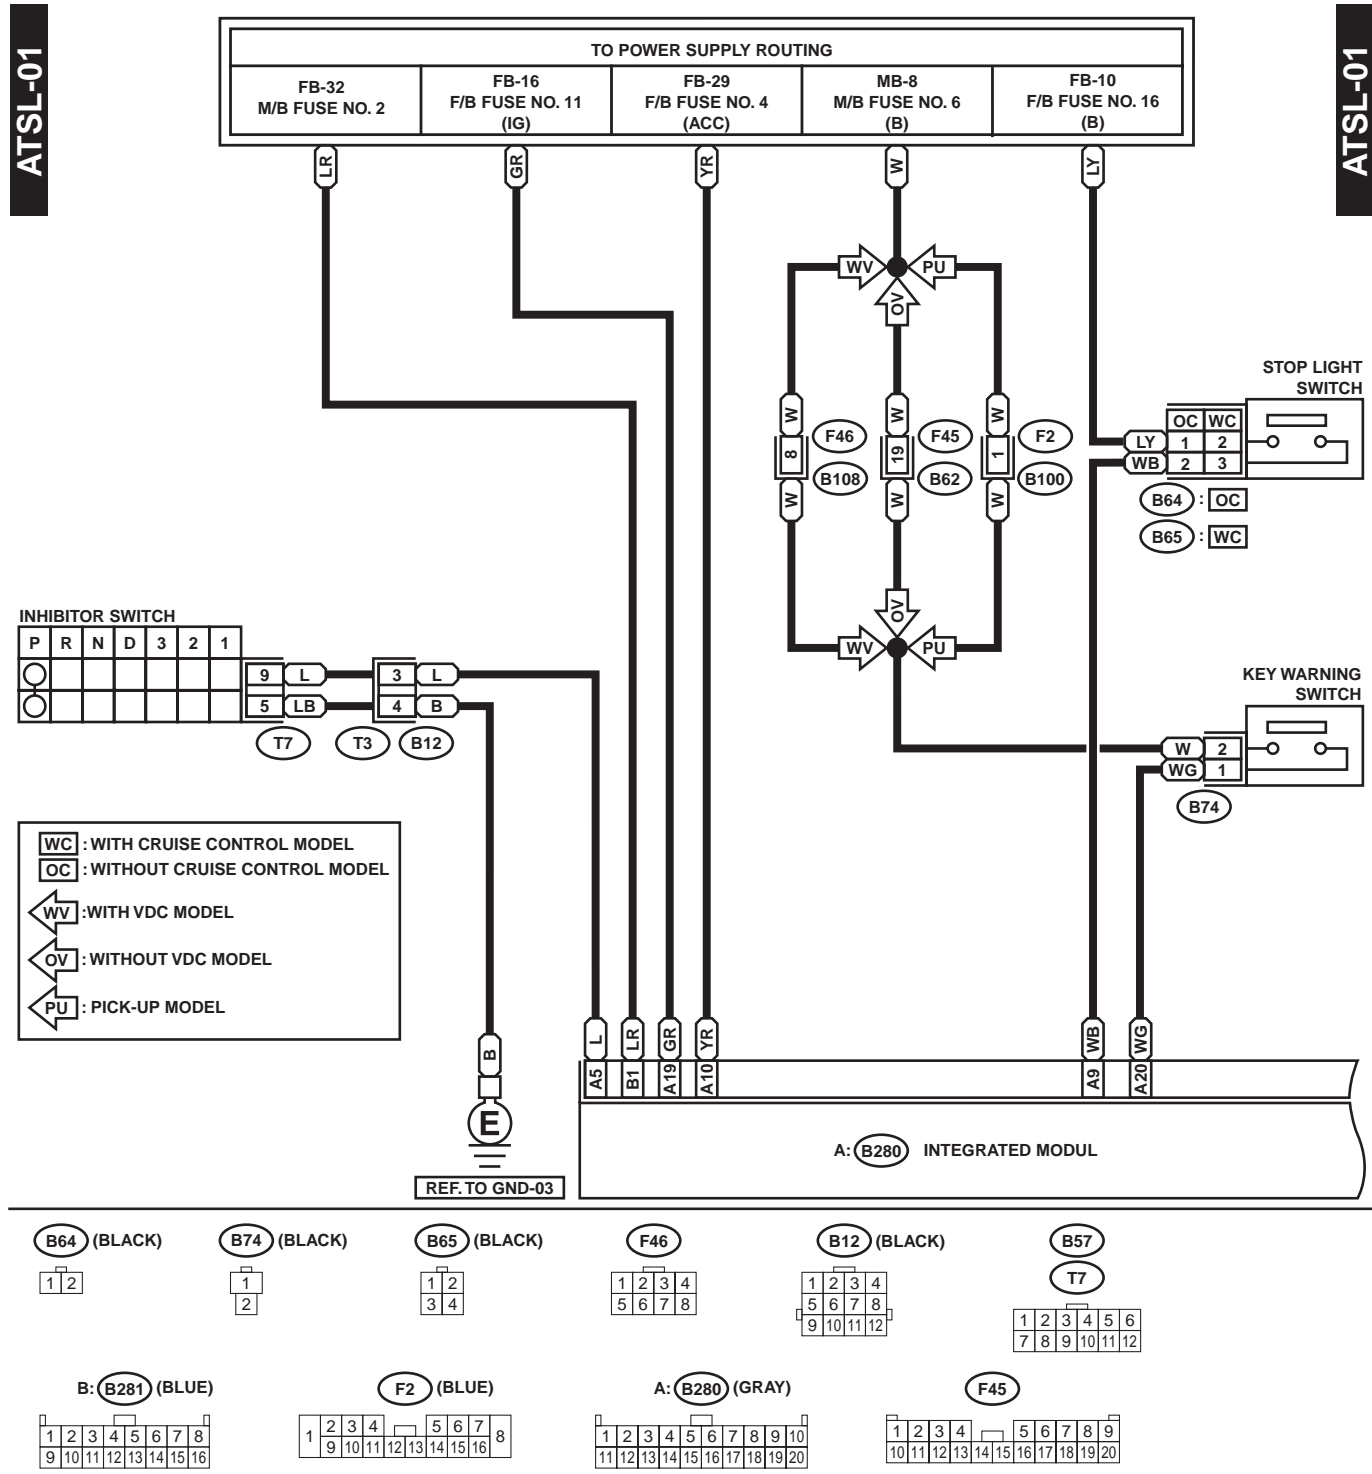

A/T SHIFT LOCK CONTROL SYSTEM

WIRING SYSTEM

11.A/T Shift Lock Control System

A: SCHEMATIC

WI-00567

A/T SHIFT LOCK CONTROL SYSTEM

WIRING SYSTEM

WI-00568