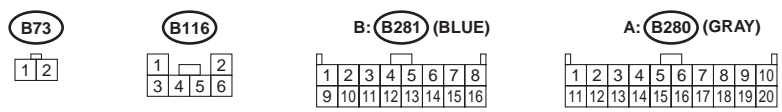

A/T SHIFT LOCK CONTROL SYSTEM

WIRING SYSTEM

11.A/T Shift Lock Control System

A: SCHEMATIC

WI-00567

A/T SHIFT LOCK CONTROL SYSTEM

WIRING SYSTEM

WI-00568