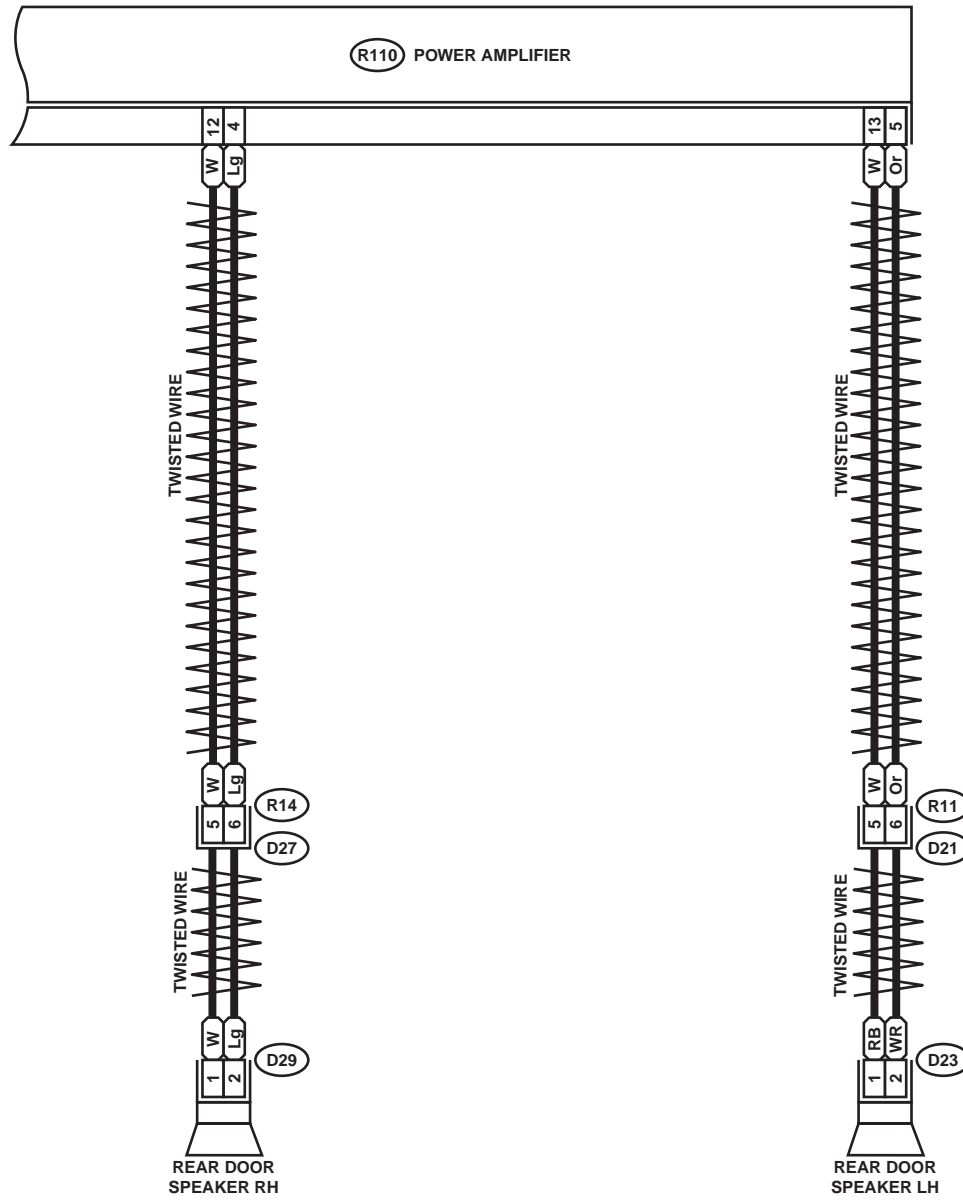

AUDIO SYSTEM

WIRING SYSTEM

AUDIO(M)-03

AUDIO(M)-03

- D23** (BLACK)
- D29** (BLACK)

1
2

1	2	3
4	5	6
7	8	

R110