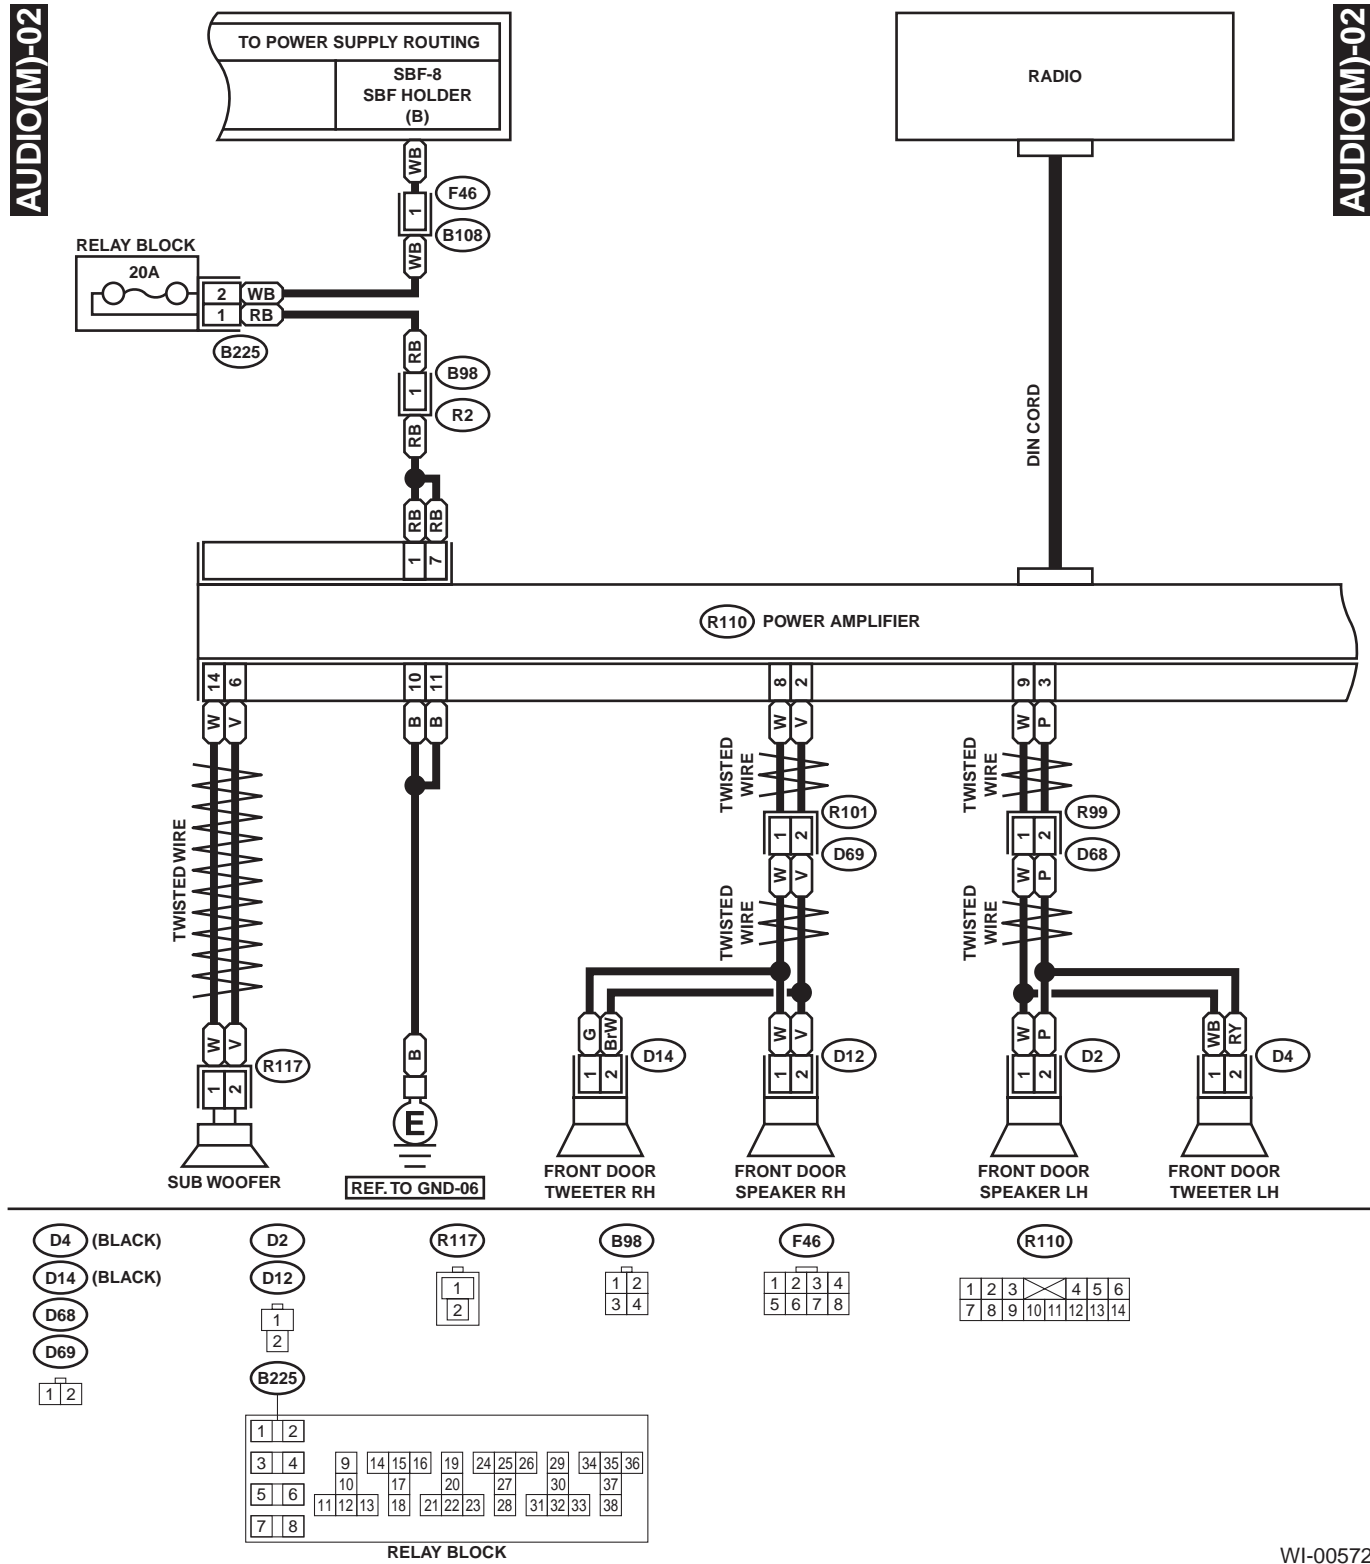

AUDIO SYSTEM

WIRING SYSTEM

WI-00572