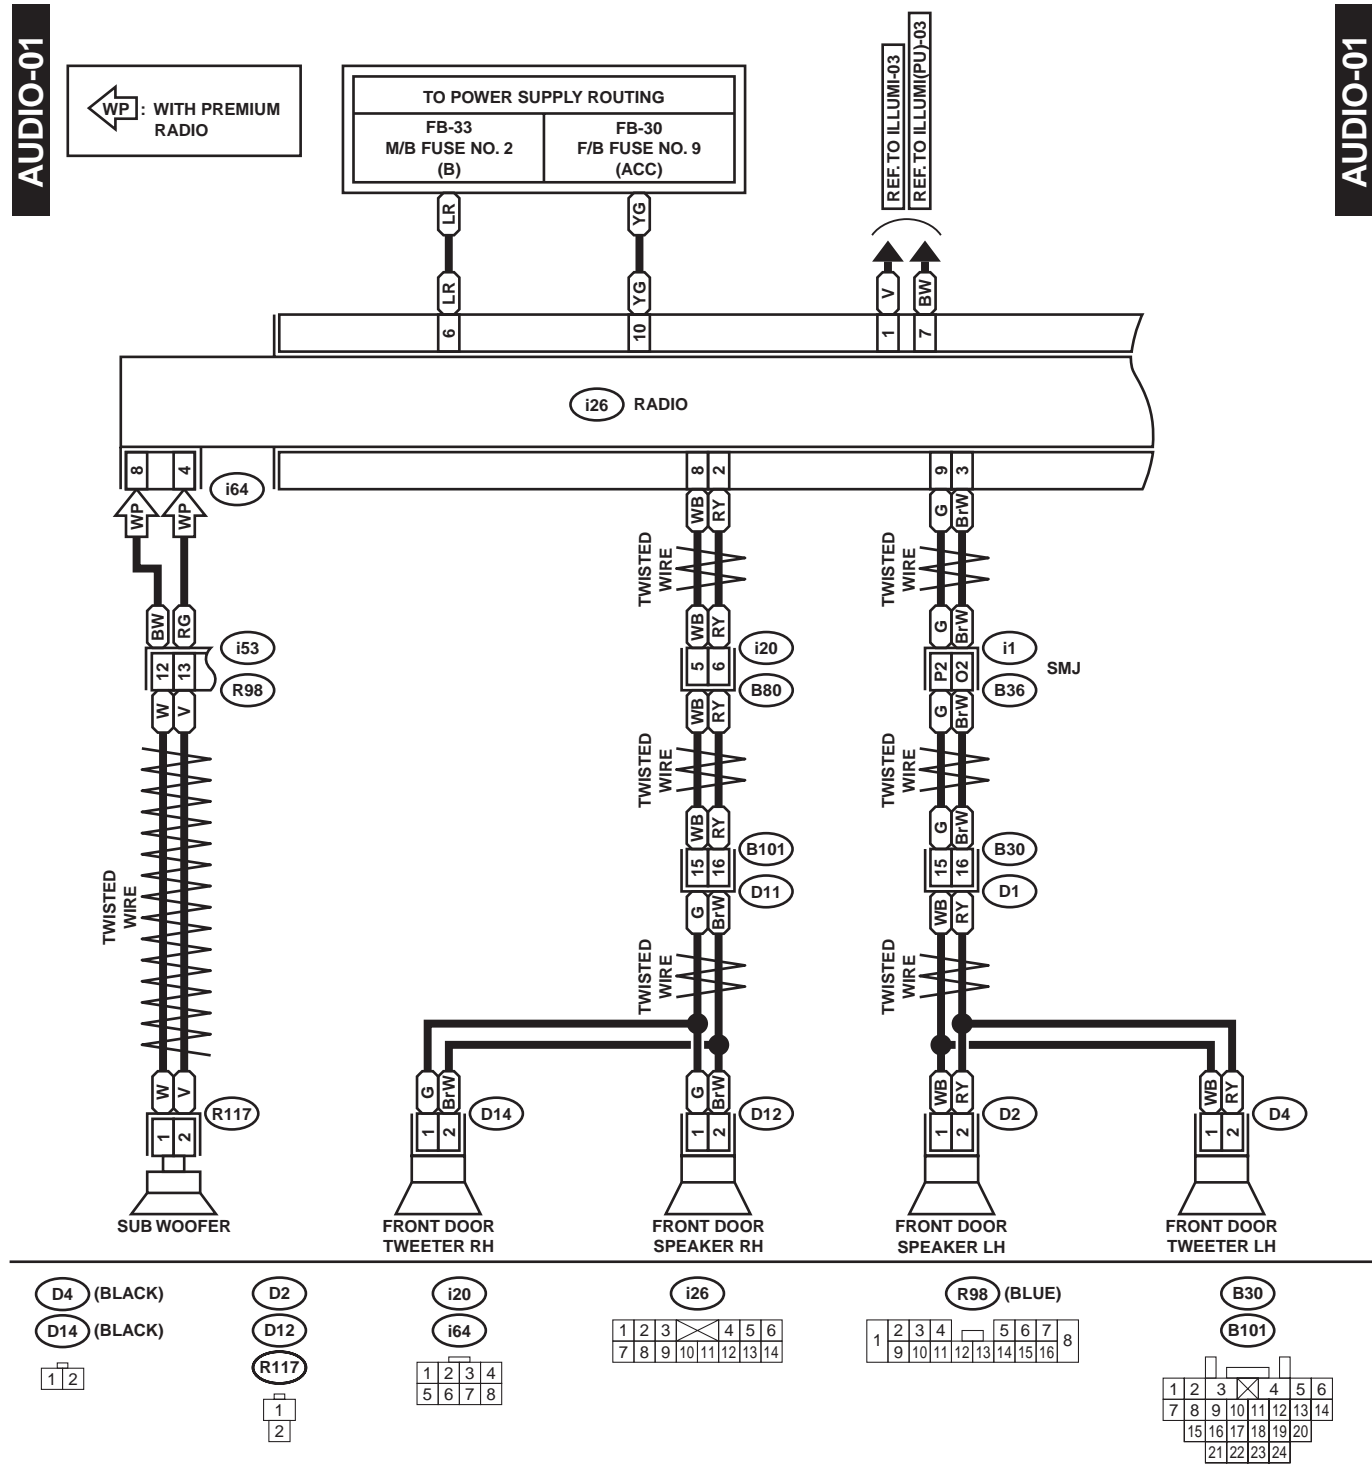

AUDIO SYSTEM

WIRING SYSTEM

12.Audio System

A: SCHEMATIC

1. EXCEPT MCINTOSH AUDIO MODEL

WI-00569

AUDIO SYSTEM

WIRING SYSTEM

AUDIO SYSTEM

WIRING SYSTEM

AUDIO(M)-03

AUDIO(M)-03

- D23** (BLACK)
- D29** (BLACK)

1
2

1	2	3
4	5	6
7	8	

R110