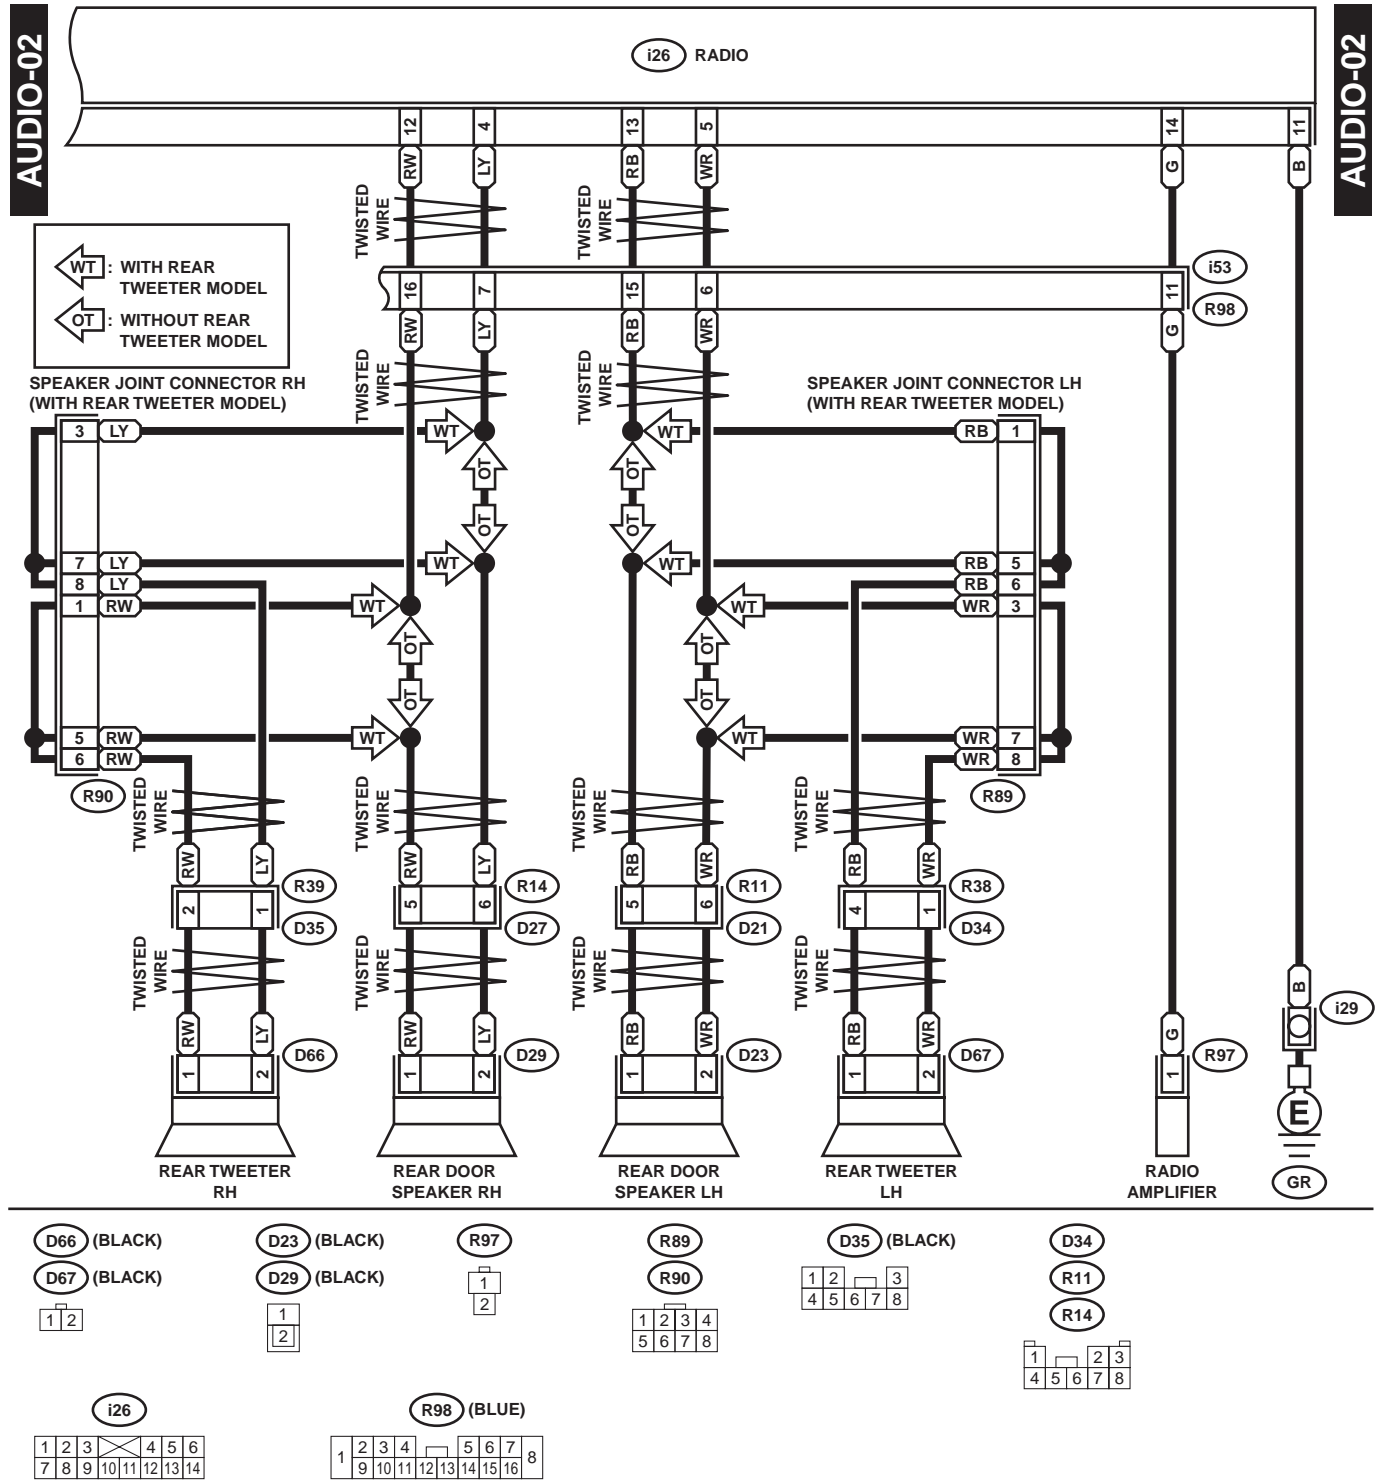

AUDIO SYSTEM

WIRING SYSTEM

12.Audio System

A: SCHEMATIC

1. EXCEPT MCINTOSH AUDIO MODEL

WI-00569

AUDIO SYSTEM

WIRING SYSTEM

AUDIO SYSTEM

WIRING SYSTEM

AUDIO(M)-03

AUDIO(M)-03

- D23** (BLACK)
- D29** (BLACK)

1
2

1	2	3
4	5	6
7	8	

R110