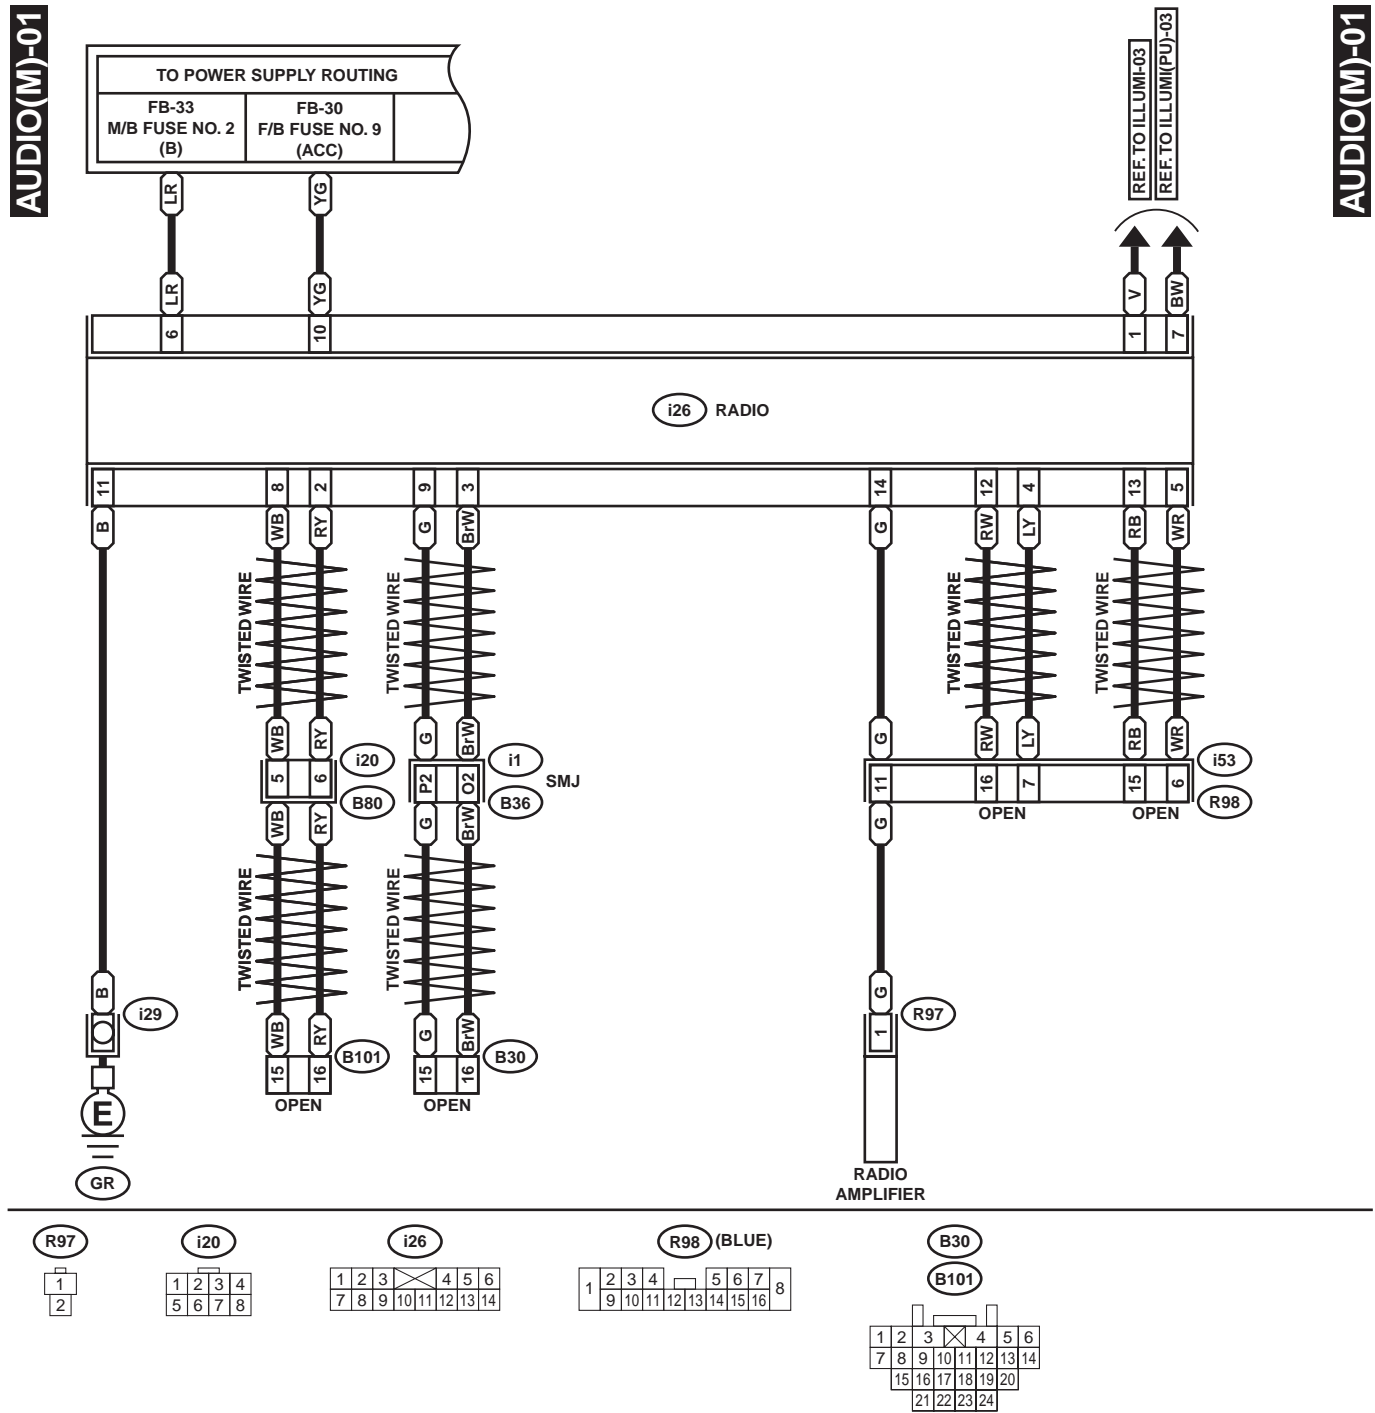

AUDIO SYSTEM

WIRING SYSTEM

12.Audio System

A: SCHEMATIC

1. EXCEPT MCINTOSH AUDIO MODEL

WI-00569

AUDIO SYSTEM

WIRING SYSTEM

WI-00570

AUDIO SYSTEM

WIRING SYSTEM

2. MCINTOSH AUDIO MODEL

WI-00571

AUDIO SYSTEM

WIRING SYSTEM

WI-00572

AUDIO SYSTEM

WIRING SYSTEM

AUDIO(M)-03

AUDIO(M)-03

- D23** (BLACK)
- D29** (BLACK)

1
2

1	2	3
4	5	6
7	8	

R110