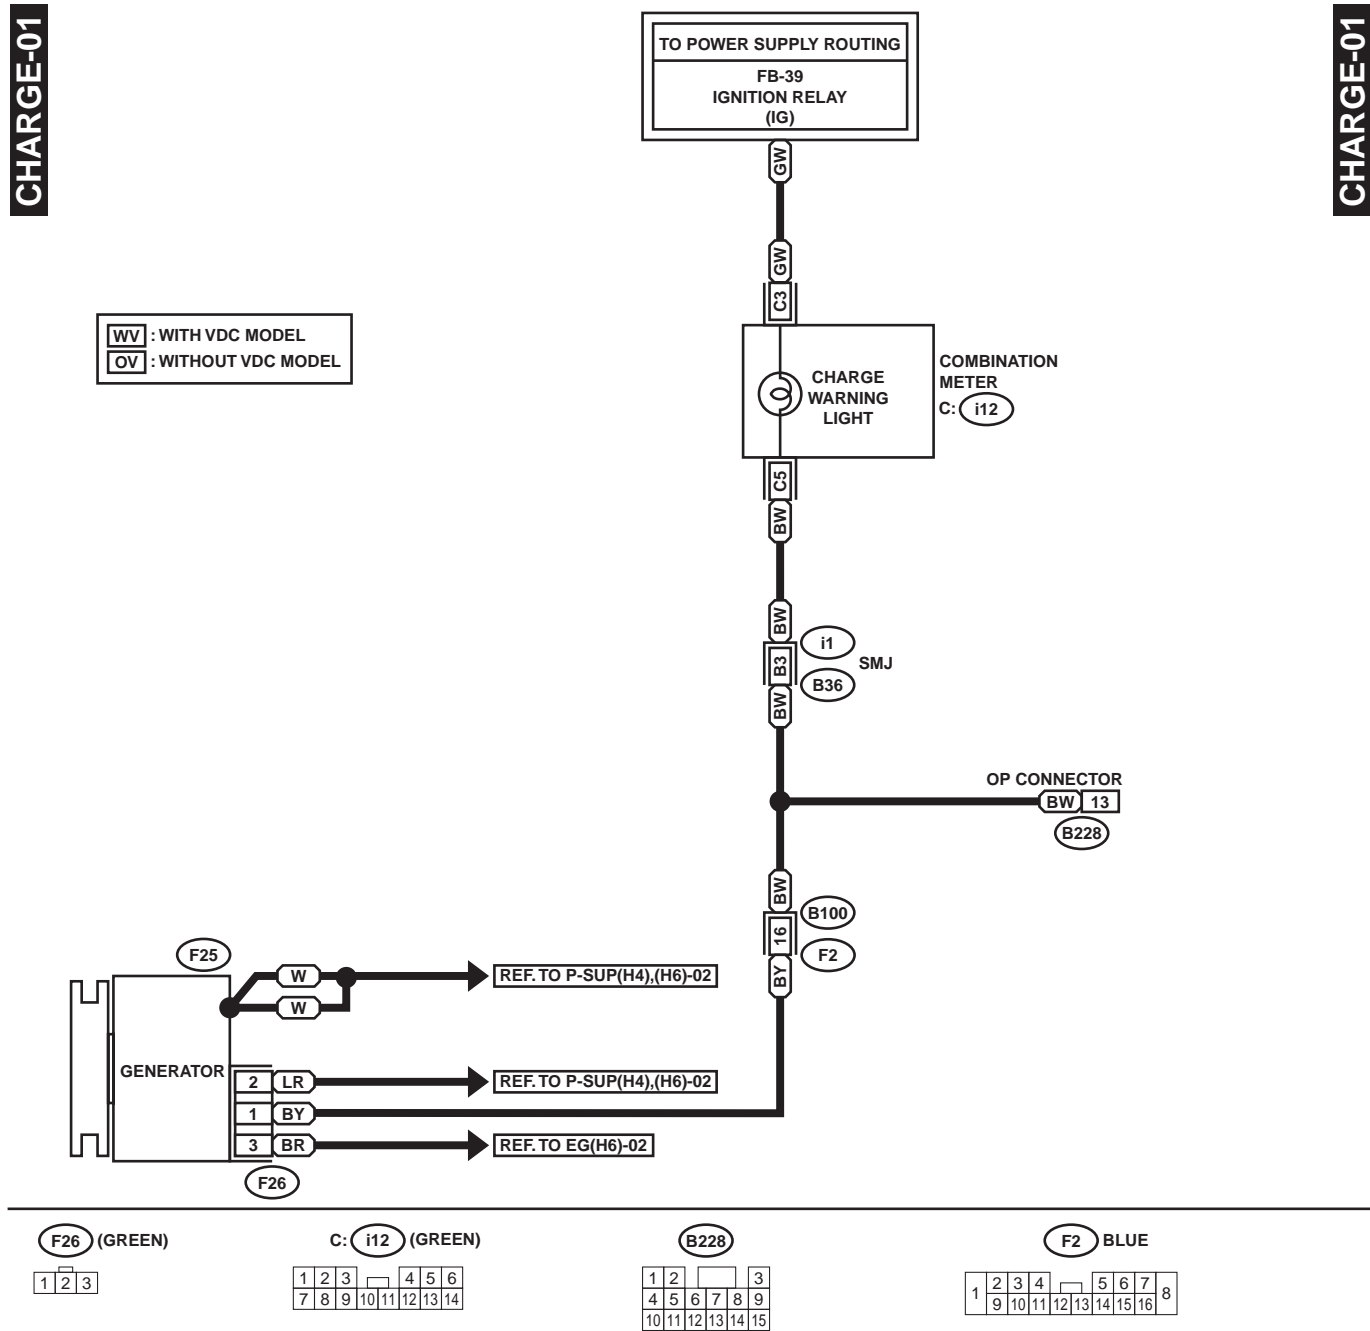

CHARGING SYSTEM

WIRING SYSTEM

13.Charging System

A: SCHEMATIC

WI-00574

CHARGING SYSTEM

WIRING SYSTEM

MEMO: