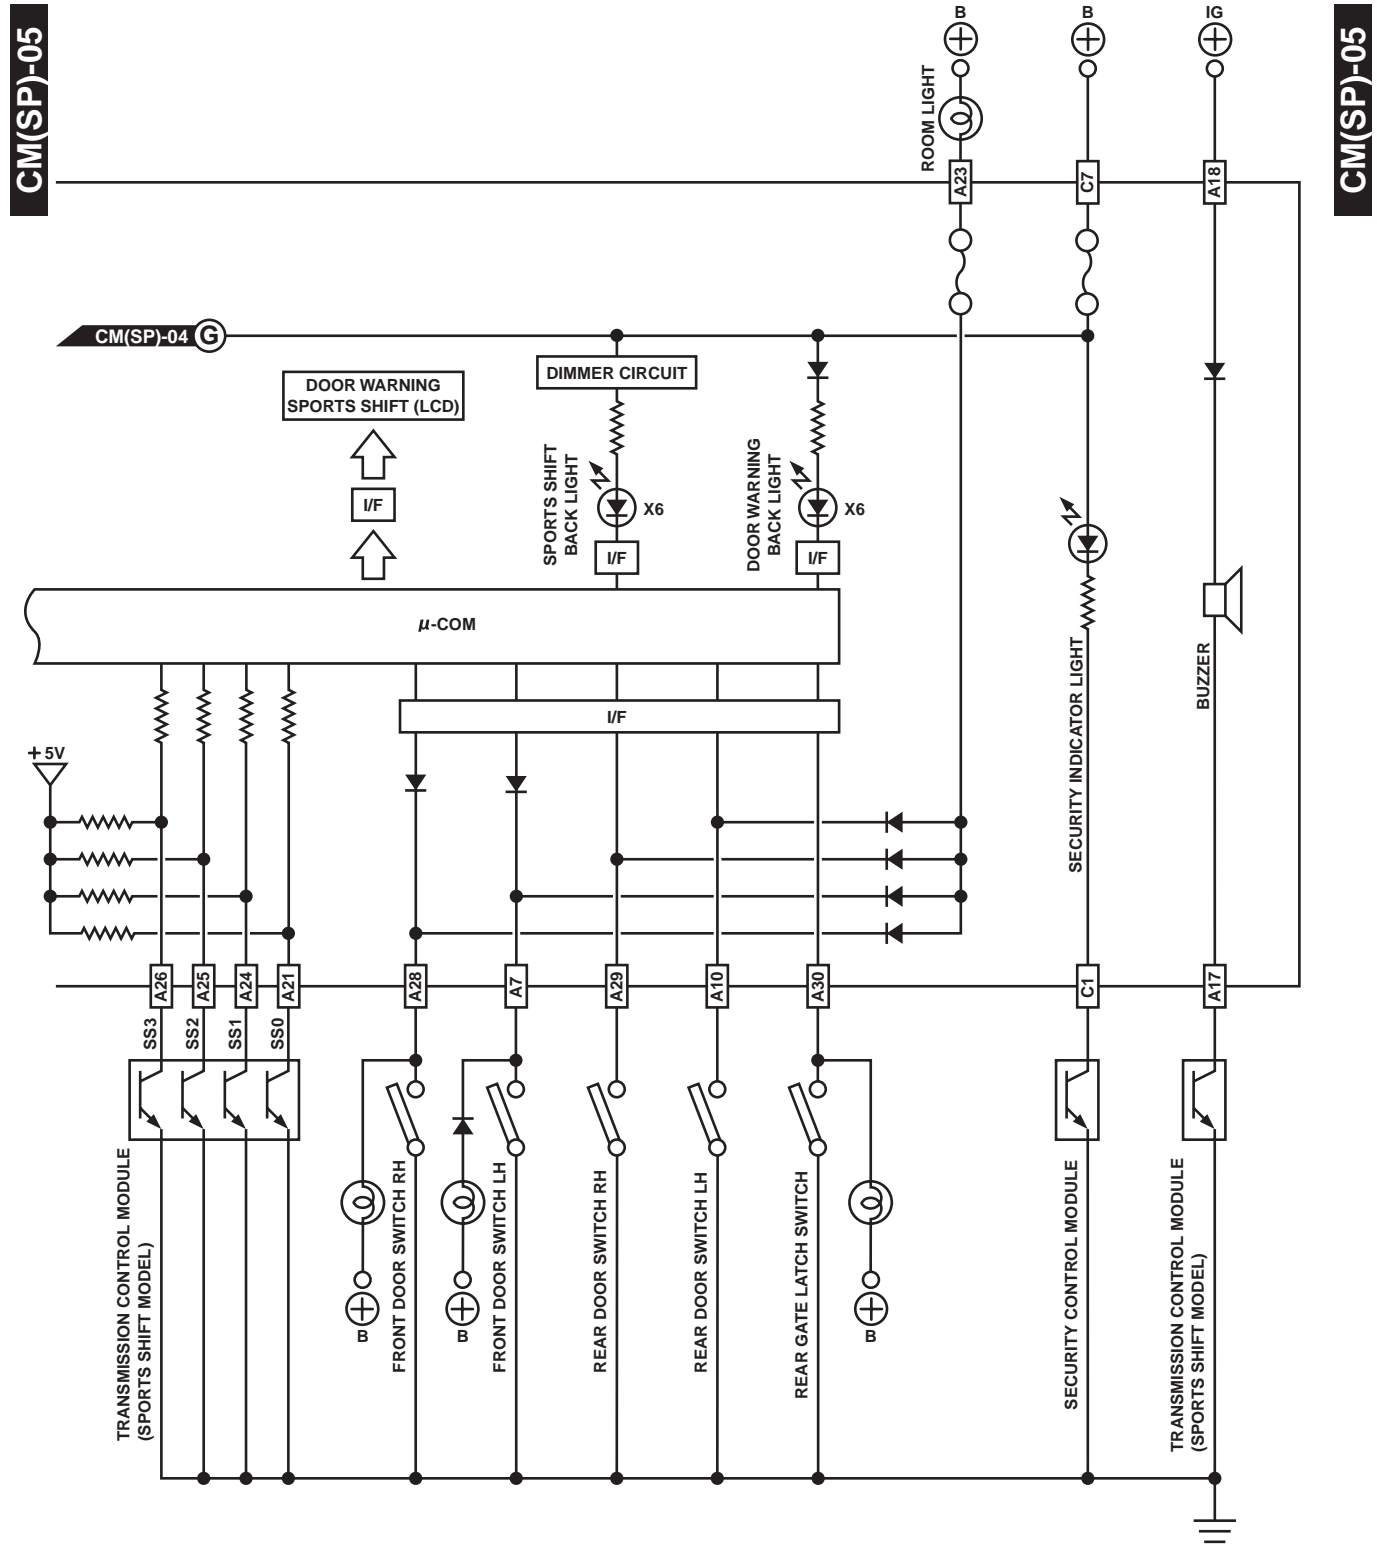

COMBINATION METER

WIRING SYSTEM

14. Combination Meter

A: SCHEMATIC

1. SPORTS SHIFT MODEL

CM(SP)-01

CM(SP)-01

WI-00575

COMBINATION METER

WIRING SYSTEM

WI-00576

COMBINATION METER

WIRING SYSTEM

WI-00577

COMBINATION METER

WIRING SYSTEM

CM(SP)-04

CM(SP)-04

WI-00578

COMBINATION METER

WIRING SYSTEM

WI-00579

COMBINATION METER

WIRING SYSTEM