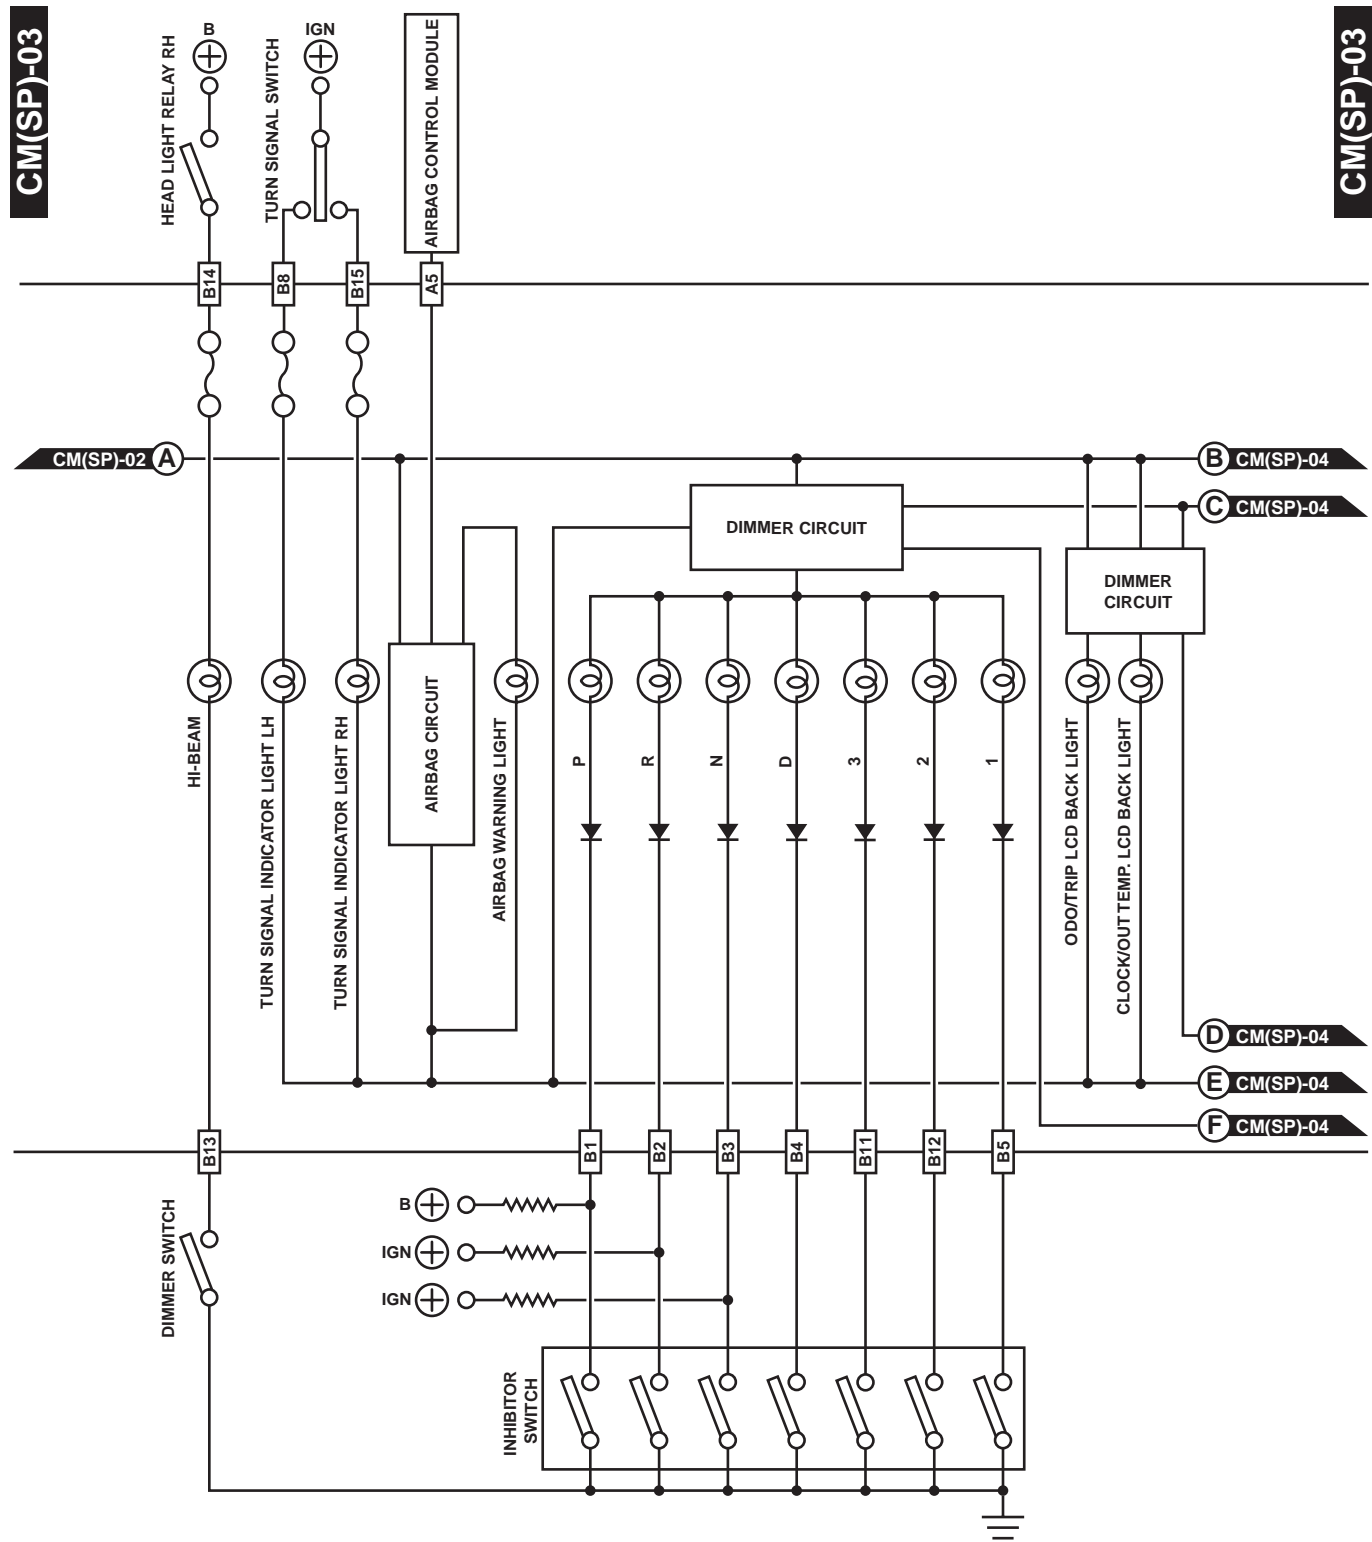

COMBINATION METER

WIRING SYSTEM

14. Combination Meter

A: SCHEMATIC

1. SPORTS SHIFT MODEL

CM(SP)-01

CM(SP)-01

WI-00575

COMBINATION METER

WIRING SYSTEM

WI-00576

COMBINATION METER

WIRING SYSTEM

WI-00577

COMBINATION METER

WIRING SYSTEM

CM(SP)-04

CM(SP)-04

WI-00578

COMBINATION METER

WIRING SYSTEM

WI-00579

COMBINATION METER

WIRING SYSTEM