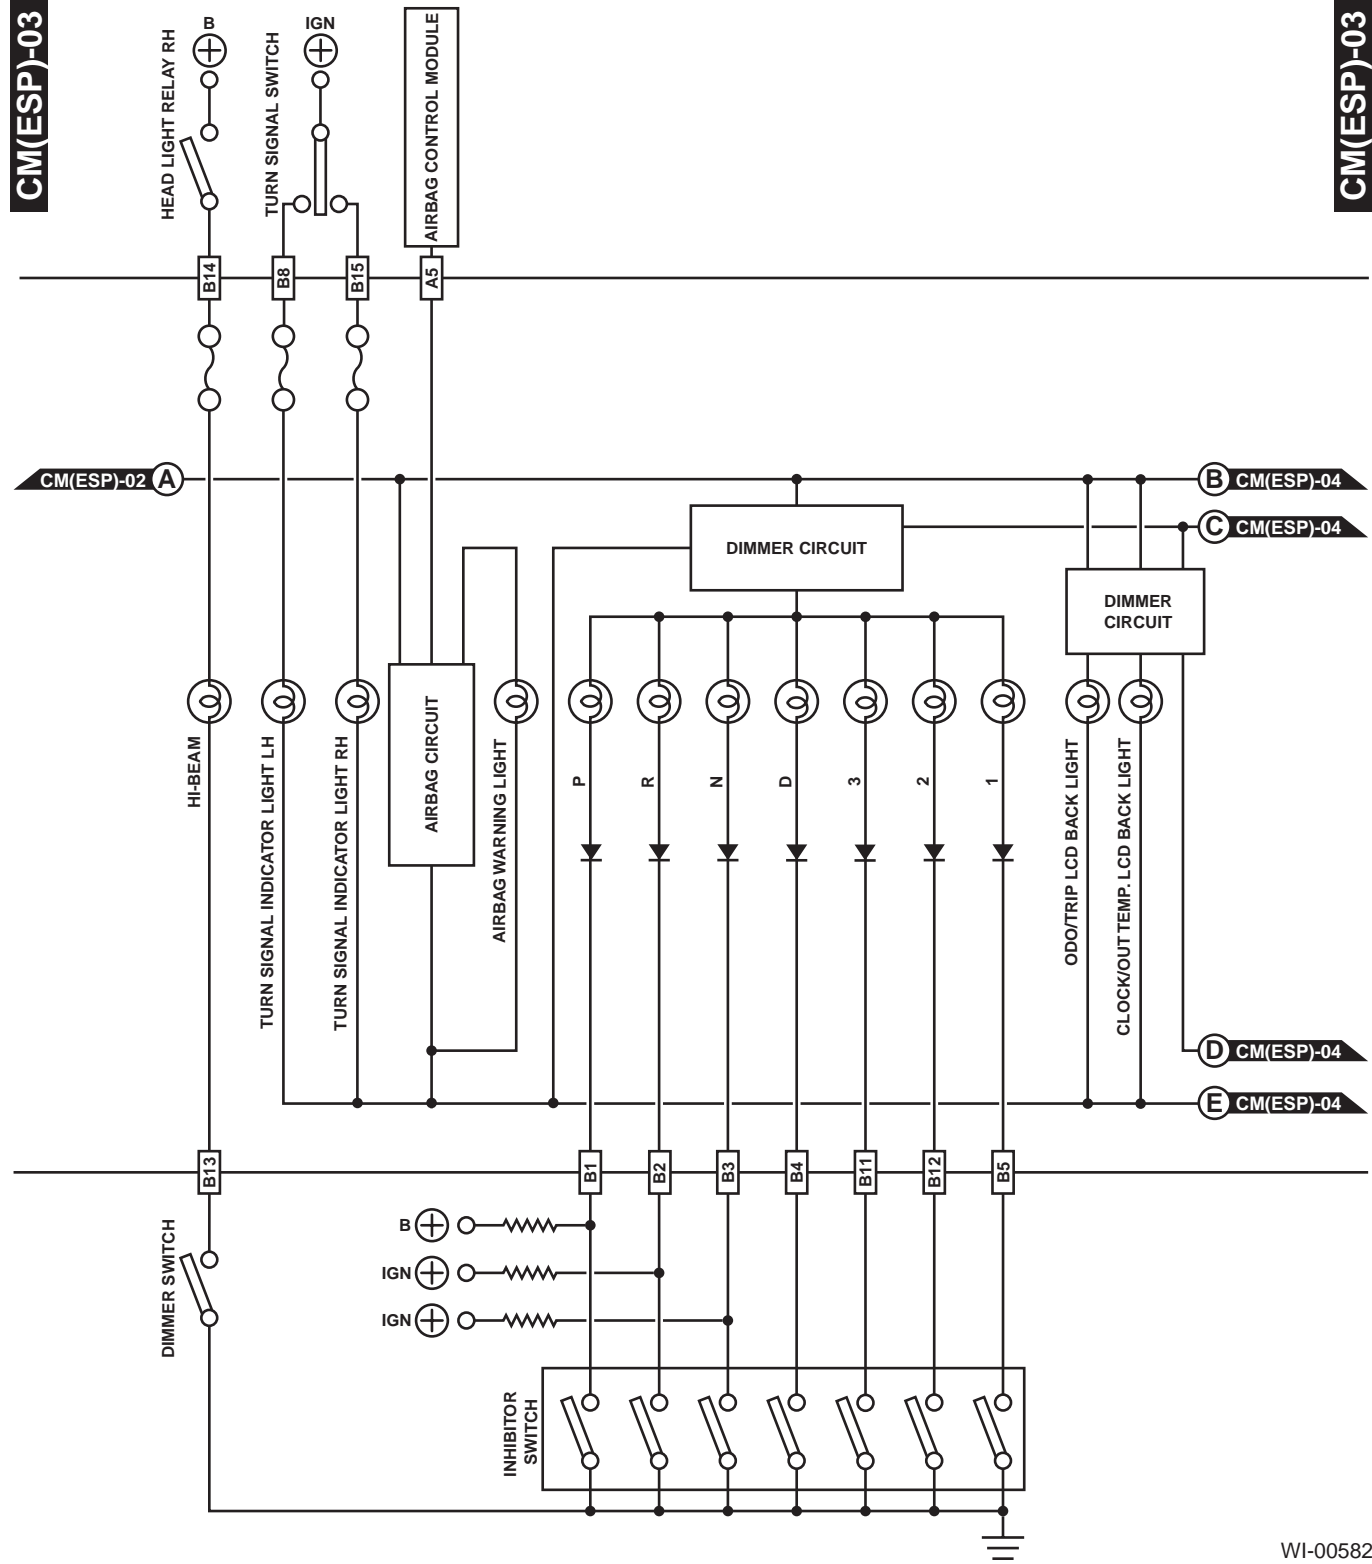

COMBINATION METER

WIRING SYSTEM

WI-00582