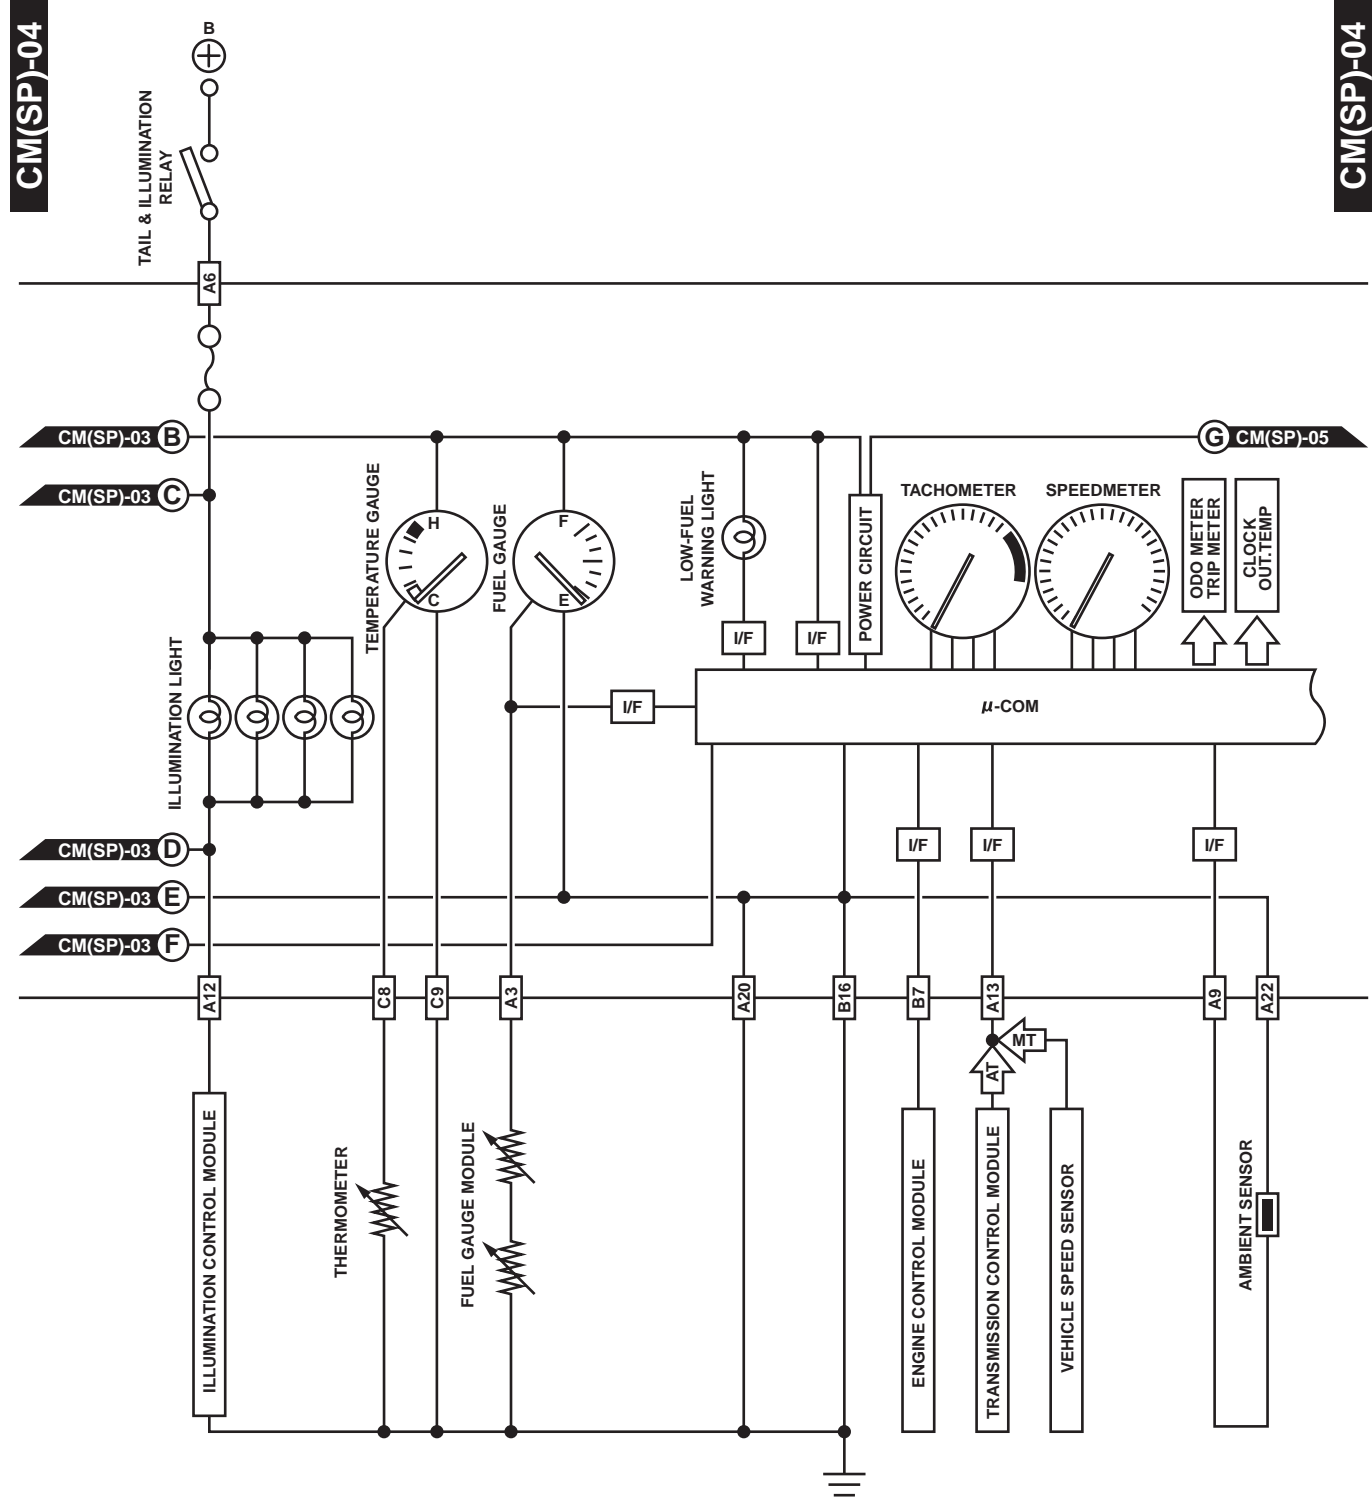

COMBINATION METER

WIRING SYSTEM

14. Combination Meter

A: SCHEMATIC

1. SPORTS SHIFT MODEL

CM(SP)-01

CM(SP)-01

WI-00575

COMBINATION METER

WIRING SYSTEM

WI-00576

COMBINATION METER

WIRING SYSTEM

WI-00577

COMBINATION METER

WIRING SYSTEM

CM(SP)-04

CM(SP)-04

WI-00578

COMBINATION METER

WIRING SYSTEM

WI-00579

COMBINATION METER

WIRING SYSTEM