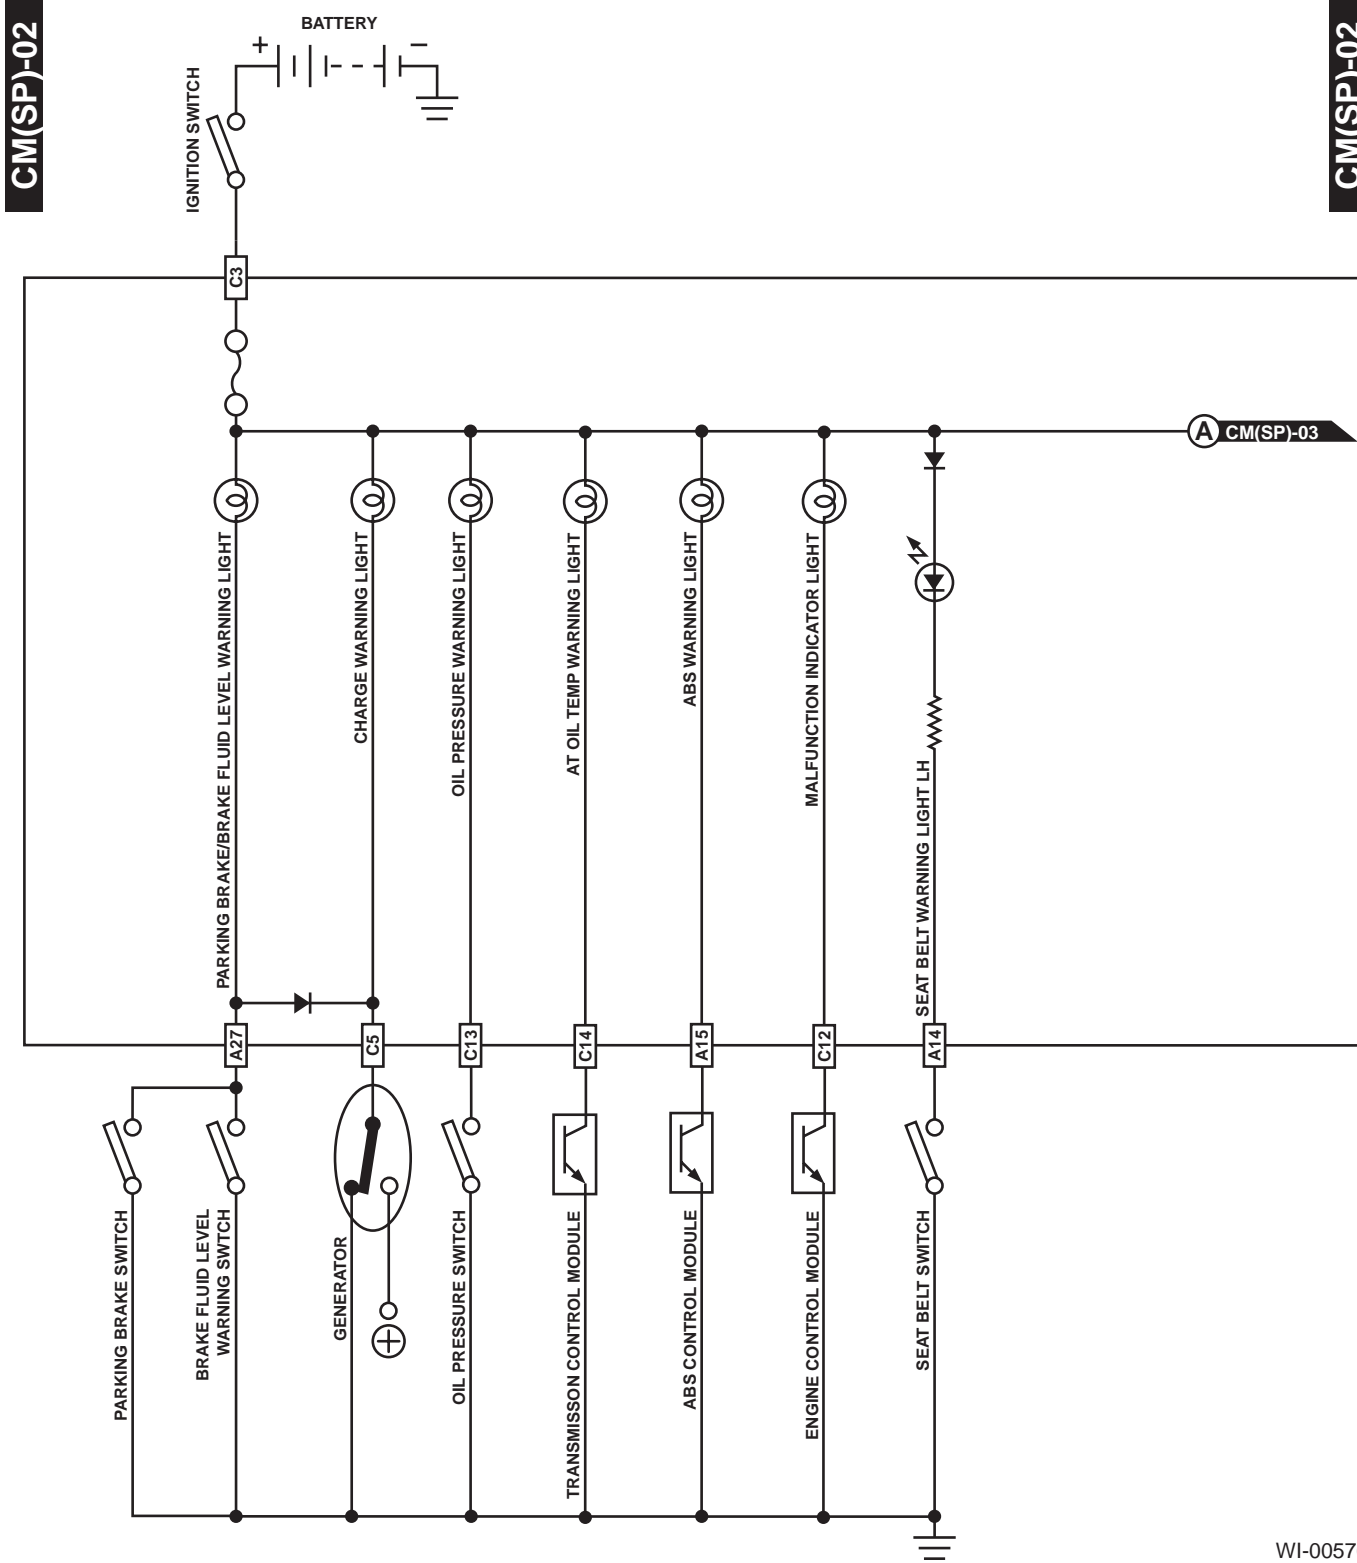

COMBINATION METER

WIRING SYSTEM

14. Combination Meter

A: SCHEMATIC

1. SPORTS SHIFT MODEL

CM(SP)-01

CM(SP)-01

WI-00575

COMBINATION METER

WIRING SYSTEM

WI-00576

COMBINATION METER

WIRING SYSTEM

WI-00577

COMBINATION METER

WIRING SYSTEM

CM(SP)-04

CM(SP)-04

WI-00578

COMBINATION METER

WIRING SYSTEM

WI-00579

COMBINATION METER

WIRING SYSTEM