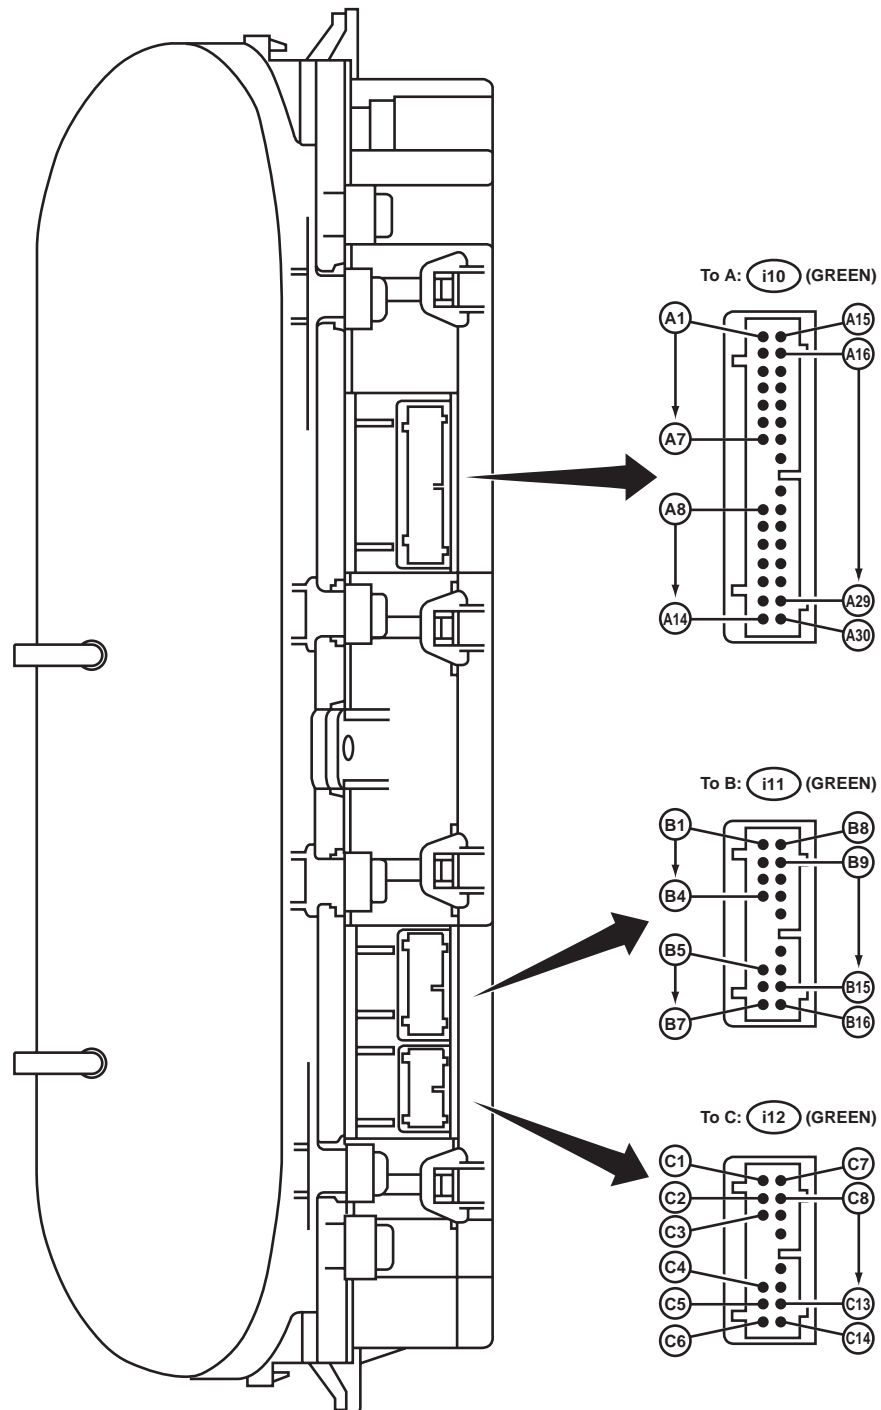

COMBINATION METER

WIRING SYSTEM

14. Combination Meter

A: SCHEMATIC

1. SPORTS SHIFT MODEL

CM(SP)-01

CM(SP)-01

WI-00575

COMBINATION METER

WIRING SYSTEM

WI-00576

COMBINATION METER

WIRING SYSTEM

WI-00577

COMBINATION METER

WIRING SYSTEM

CM(SP)-04

CM(SP)-04

WI-00578

COMBINATION METER

WIRING SYSTEM

WI-00579

COMBINATION METER

WIRING SYSTEM