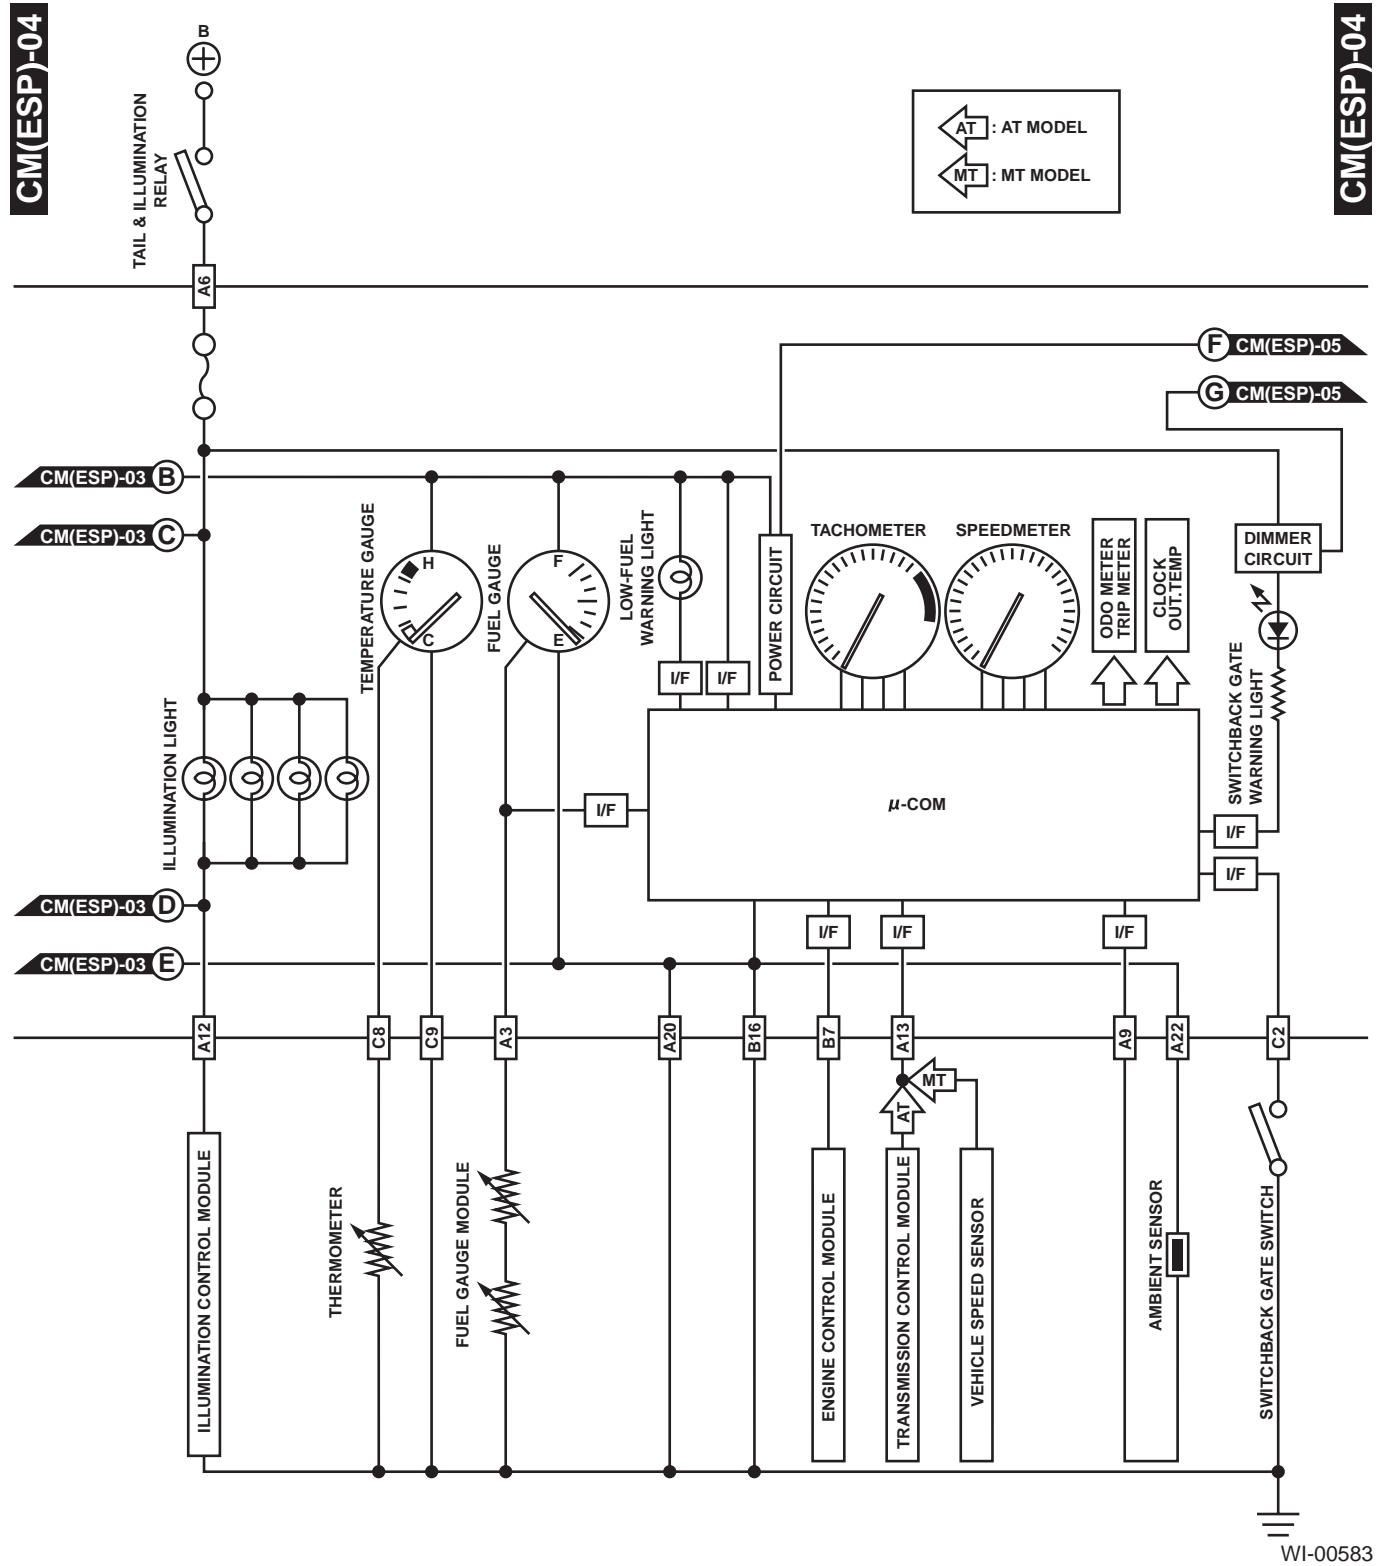

2. EXCEPT SPORTS SHIFT MODEL

CM(ESP)-01

CM(ESP)-01

WI-00580

COMBINATION METER

WIRING SYSTEM

CM(ESP)-02

CM(ESP)-02

WI-00581

COMBINATION METER

WIRING SYSTEM

WI-00582

COMBINATION METER

WIRING SYSTEM

WI-00583

COMBINATION METER

WIRING SYSTEM

WI-00584