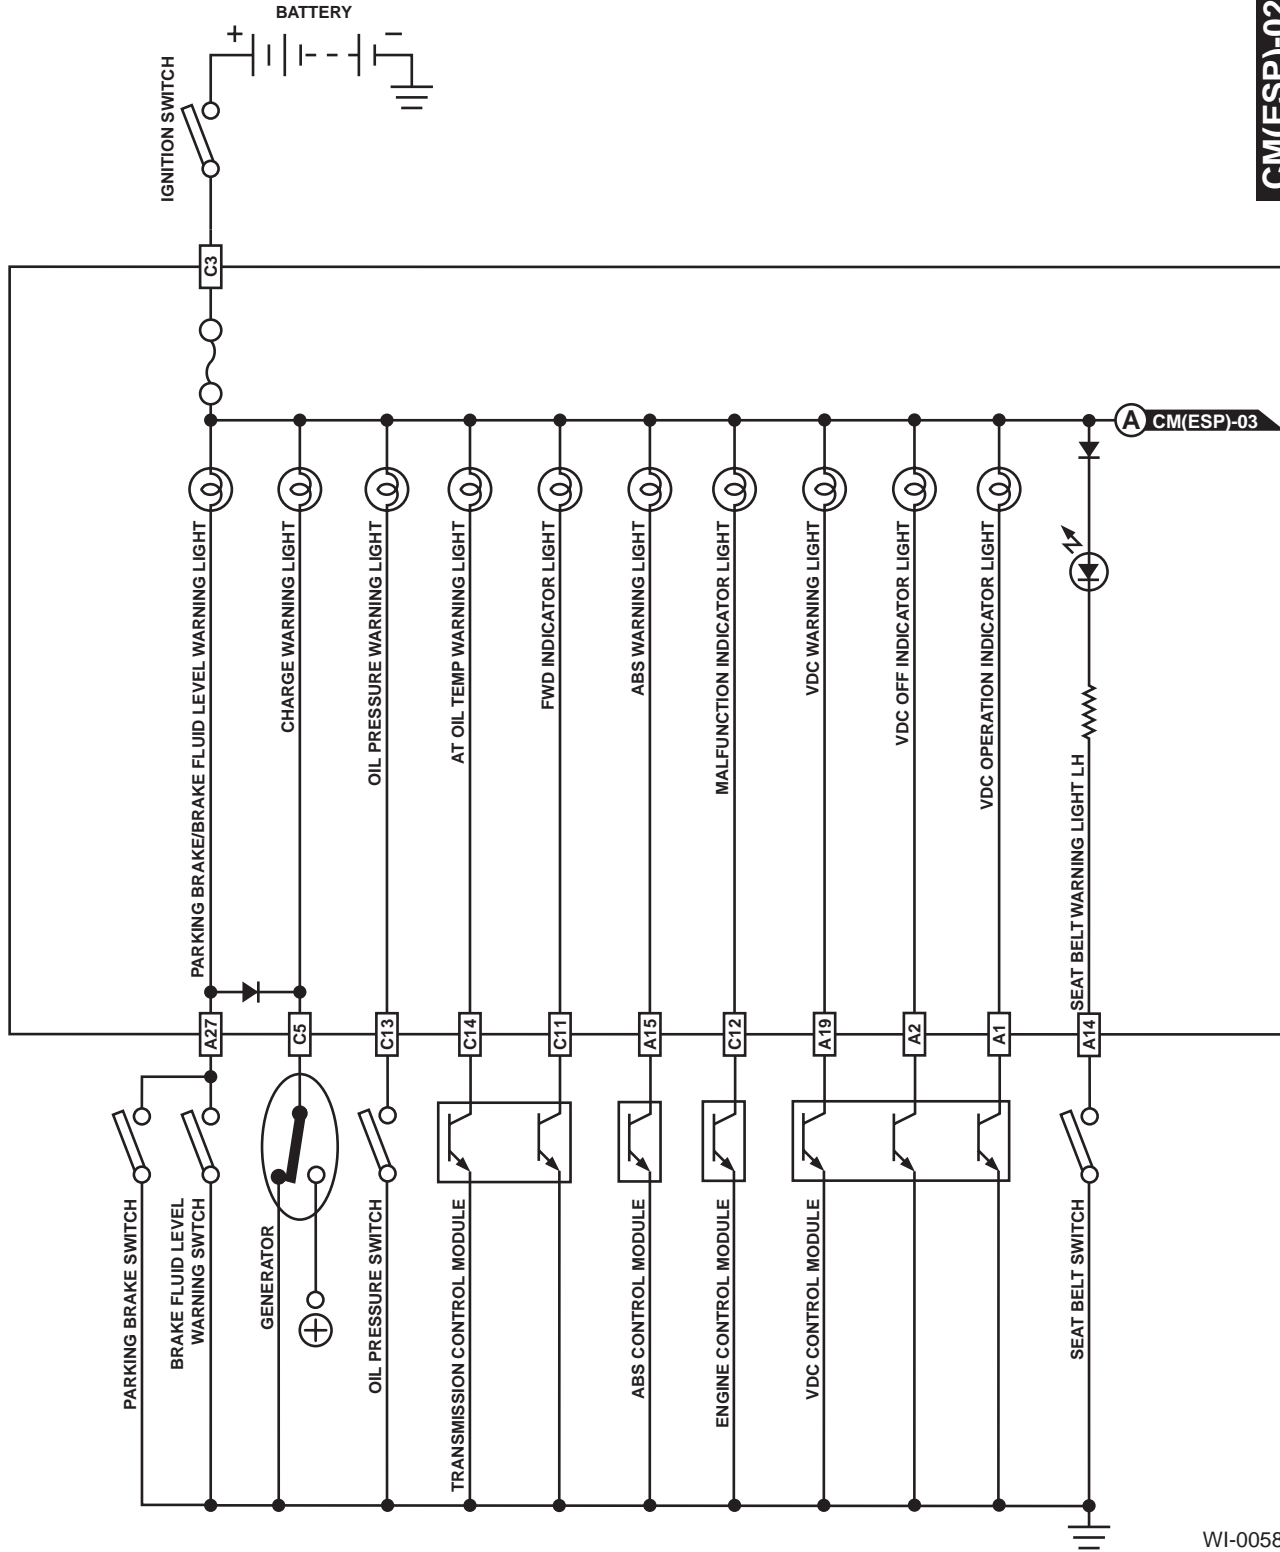

2. EXCEPT SPORTS SHIFT MODEL

CM(ESP)-01

CM(ESP)-01

WI-00580

COMBINATION METER

WIRING SYSTEM

CM(ESP)-02

CM(ESP)-02