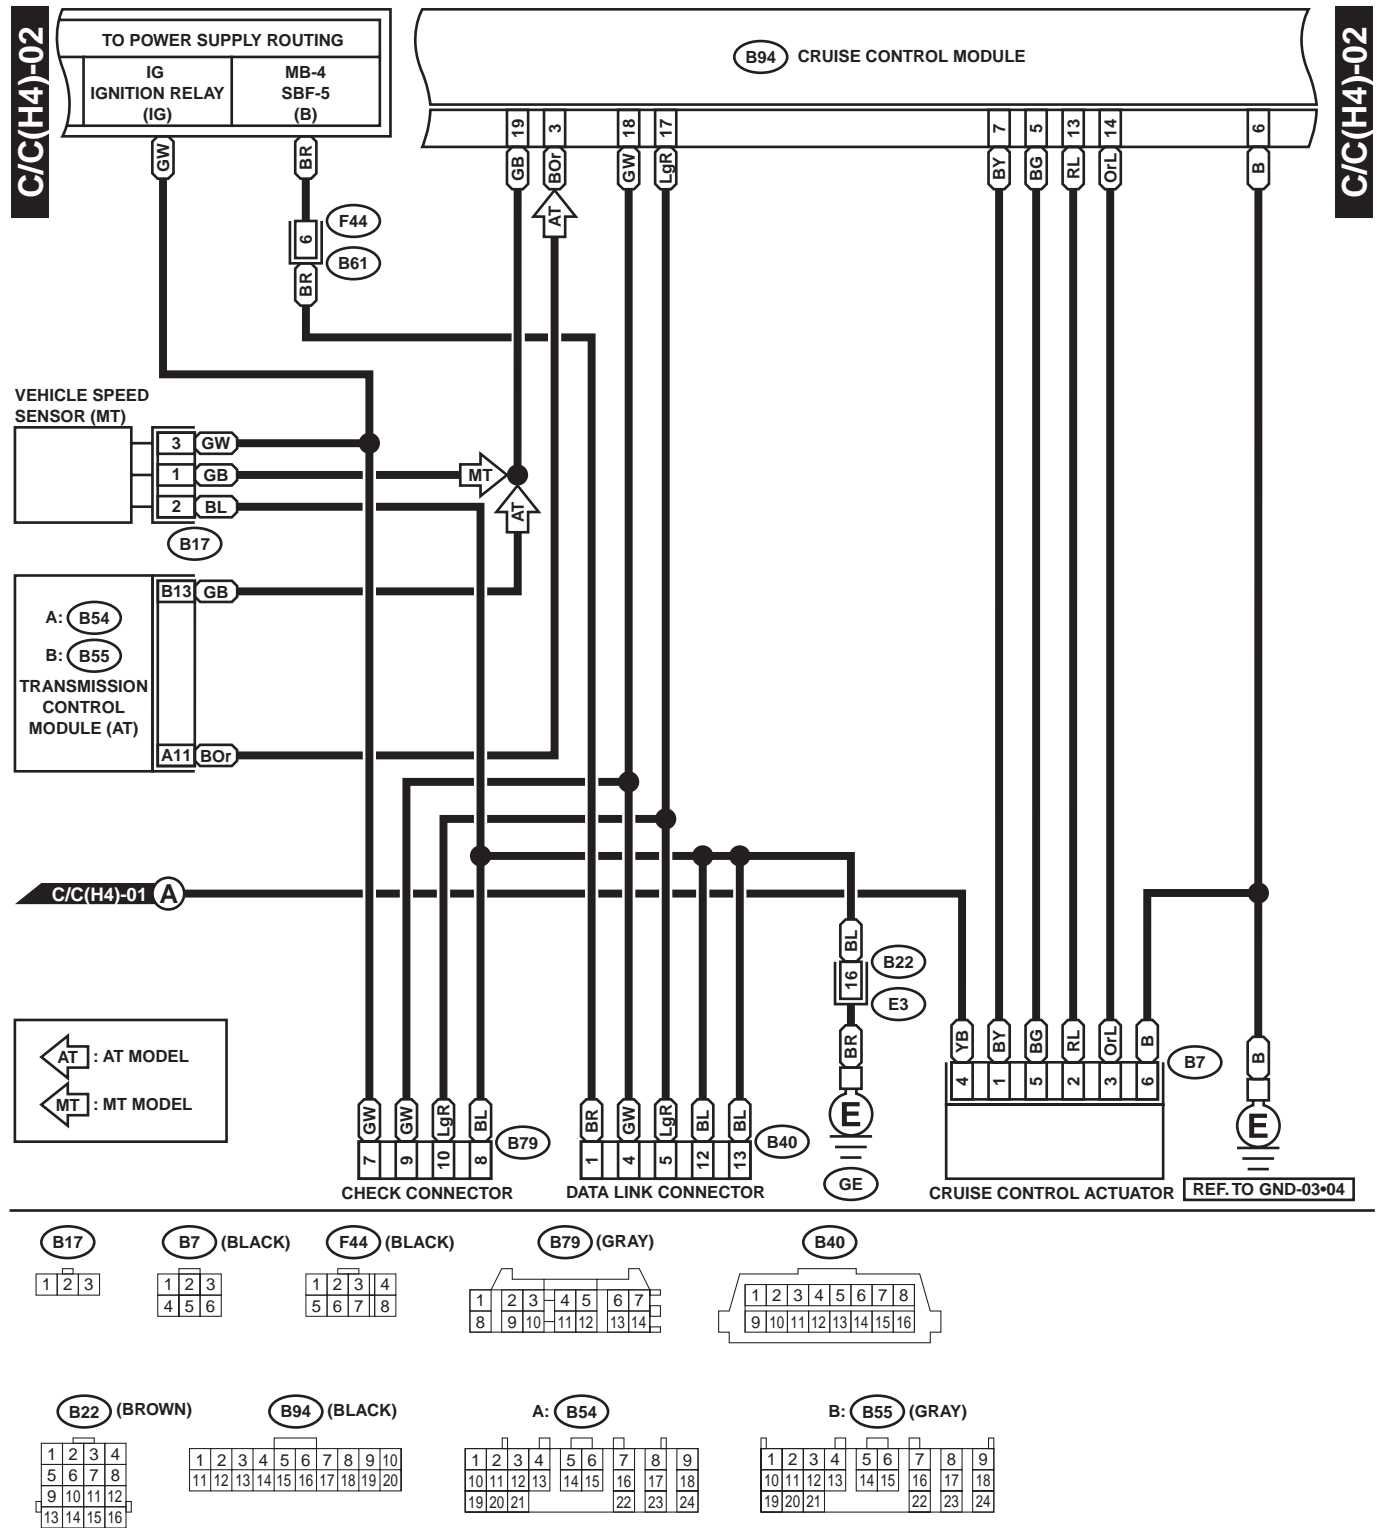

## 15. Cruise Control System

### A: SCHEMATIC

# CRUISE CONTROL SYSTEM

WIRING SYSTEM

WI-00586