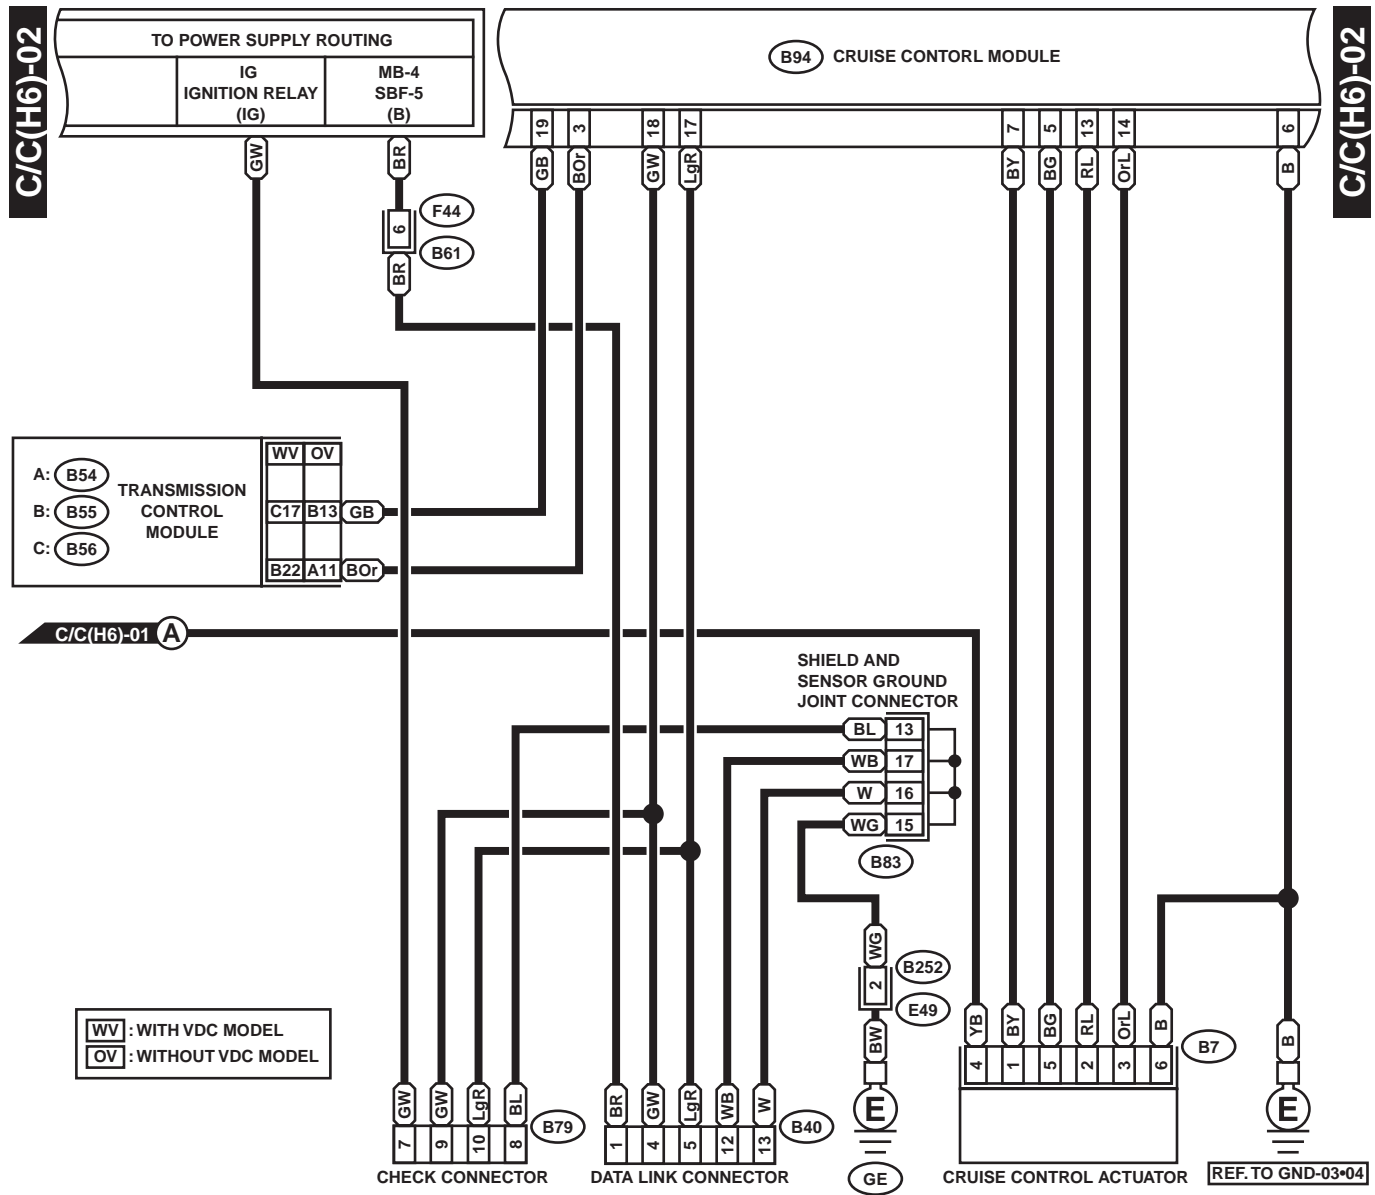

CRUISE CONTROL SYSTEM

WIRING SYSTEM

WI-00589