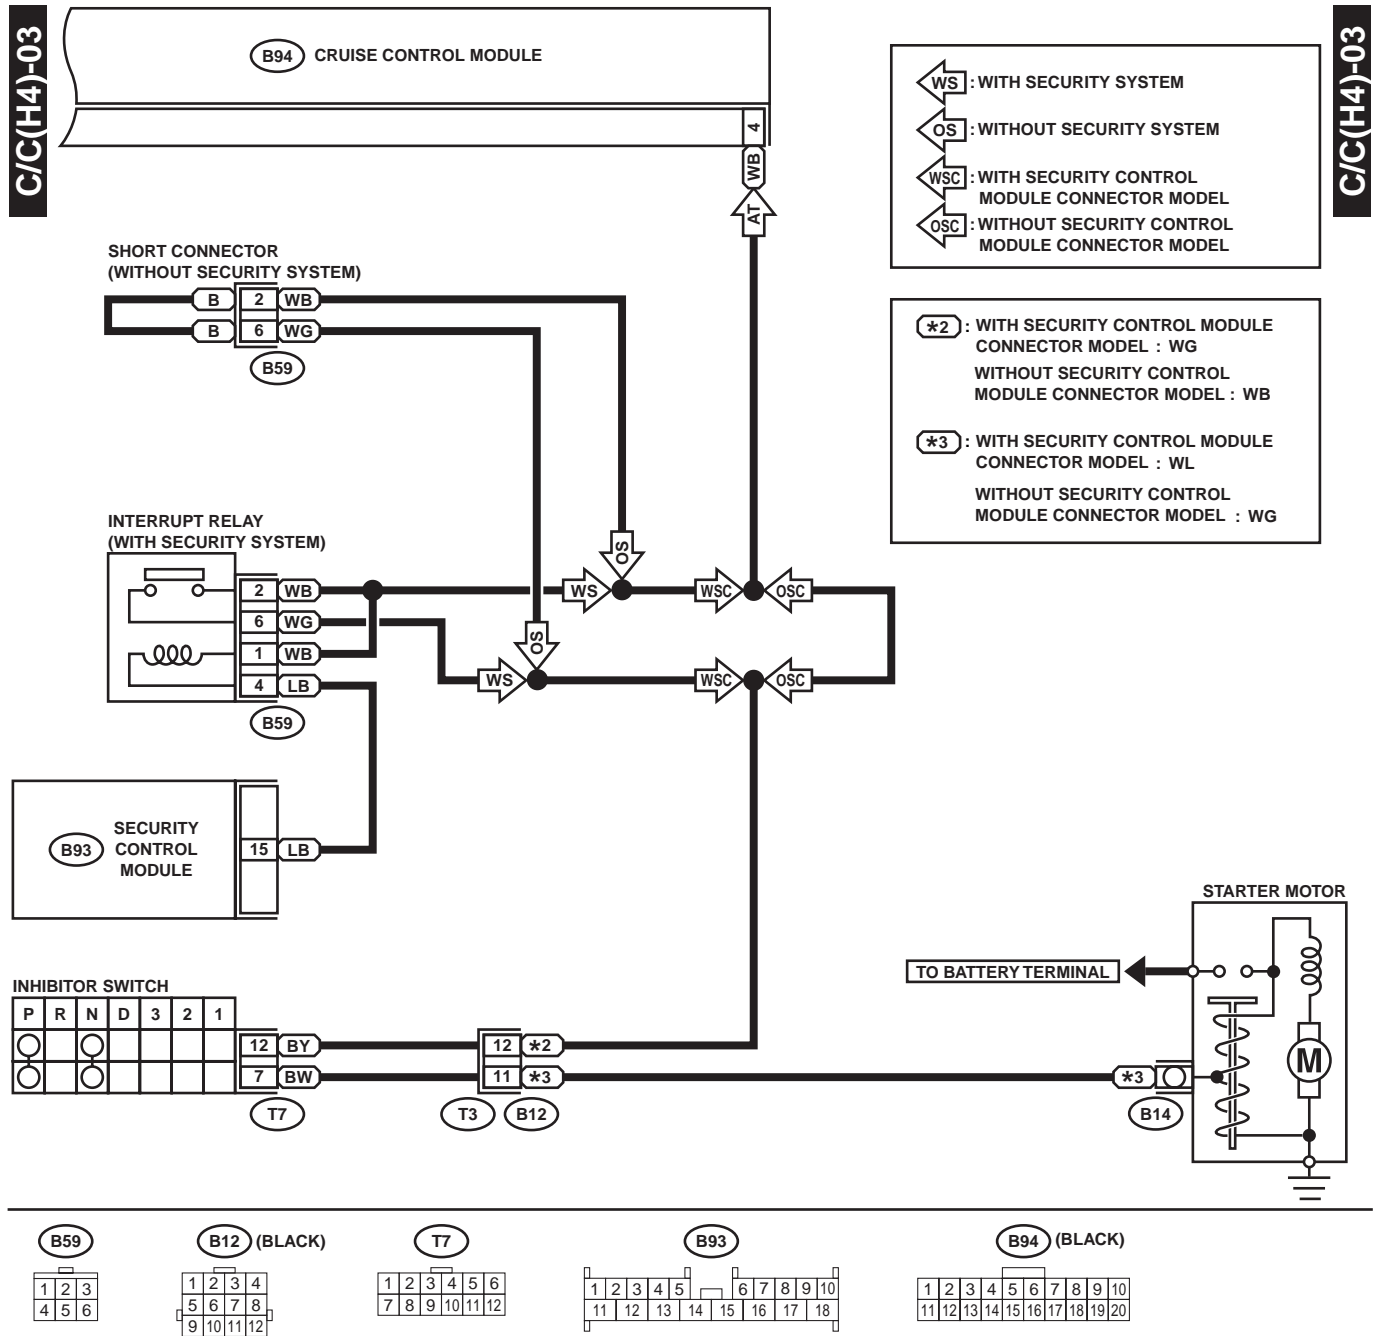

# CRUISE CONTROL SYSTEM

WIRING SYSTEM

WI-00586

# CRUISE CONTROL SYSTEM

WIRING SYSTEM

WI-00587

# CRUISE CONTROL SYSTEM

WIRING SYSTEM