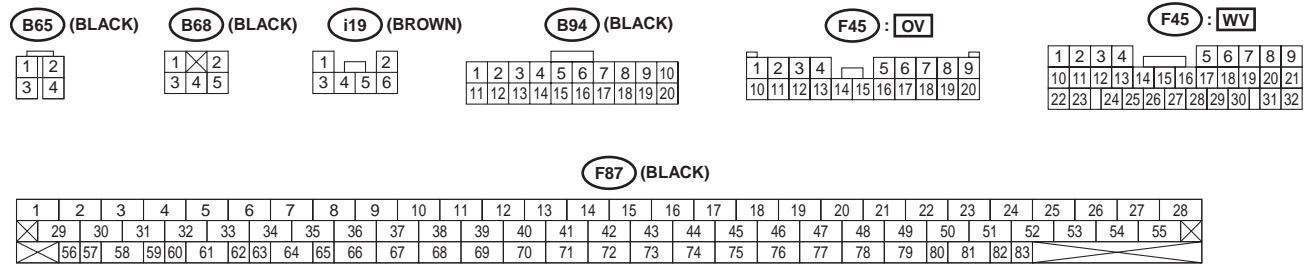

CRUISE CONTROL SYSTEM

WIRING SYSTEM

2. 6-CYLINDER ENGINE MODEL

WI-00588