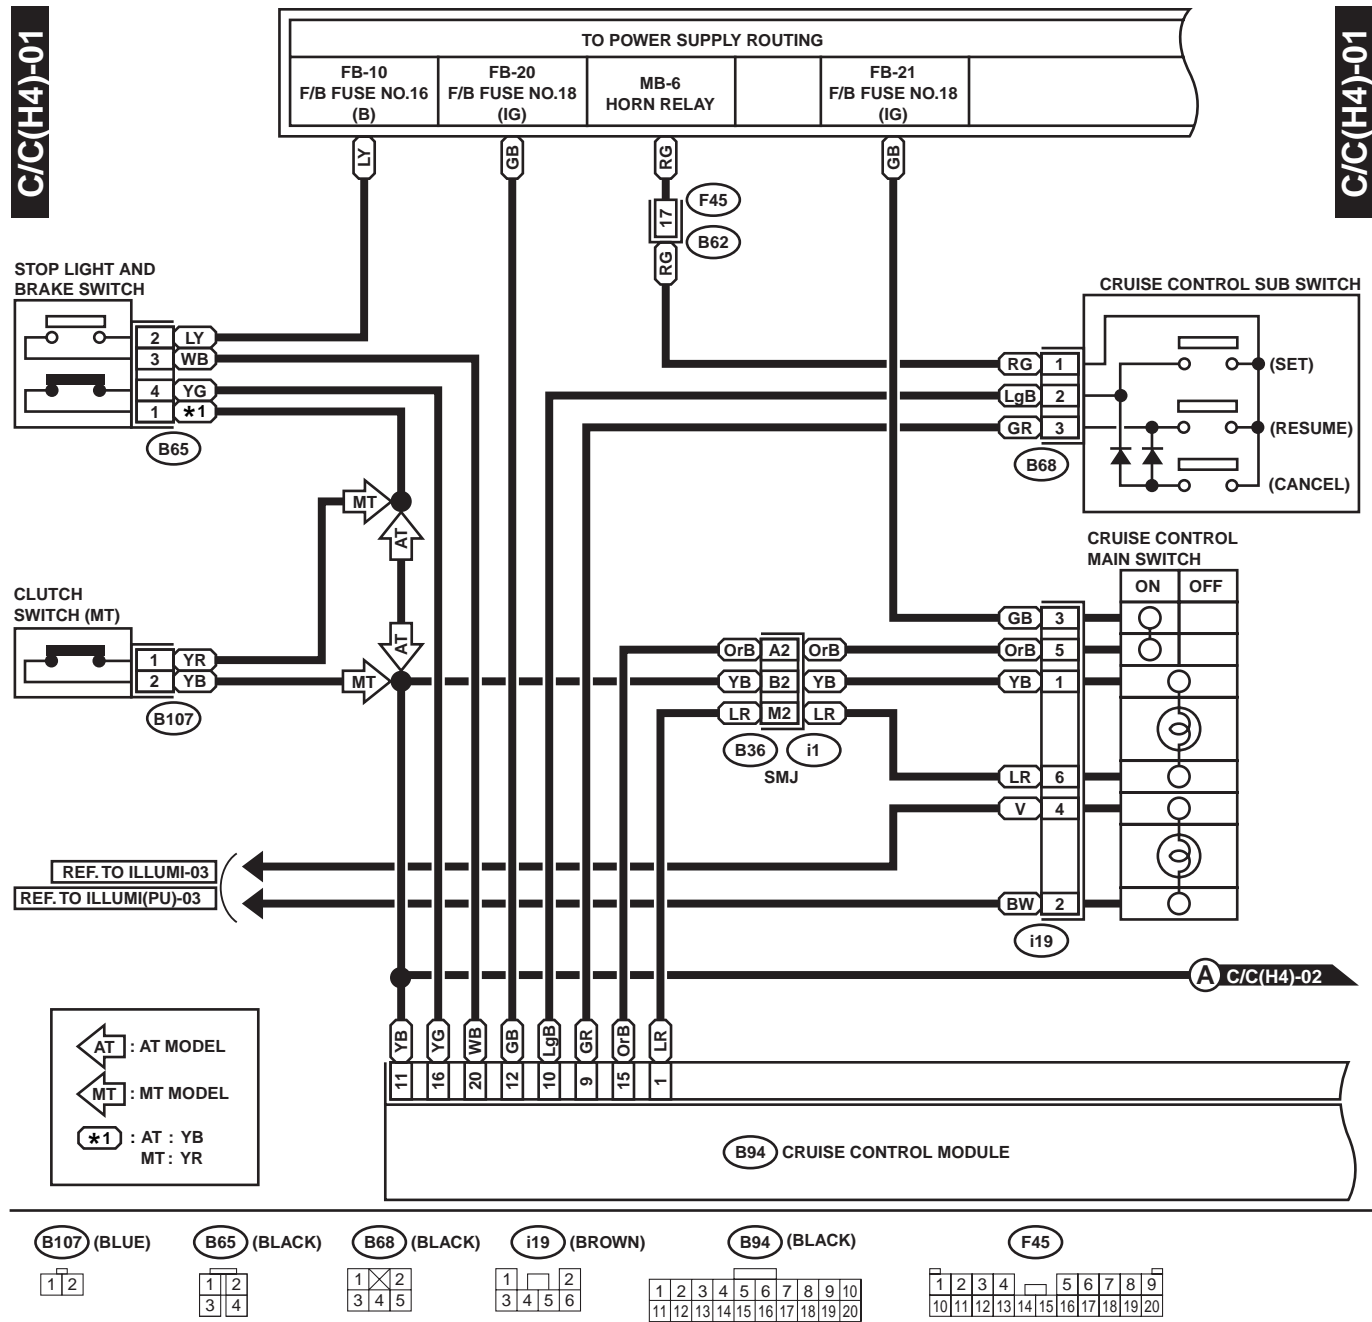

CRUISE CONTROL SYSTEM

WIRING SYSTEM

15. Cruise Control System

A: SCHEMATIC

1. 4-CYLINDER ENGINE MODEL

WI-00585