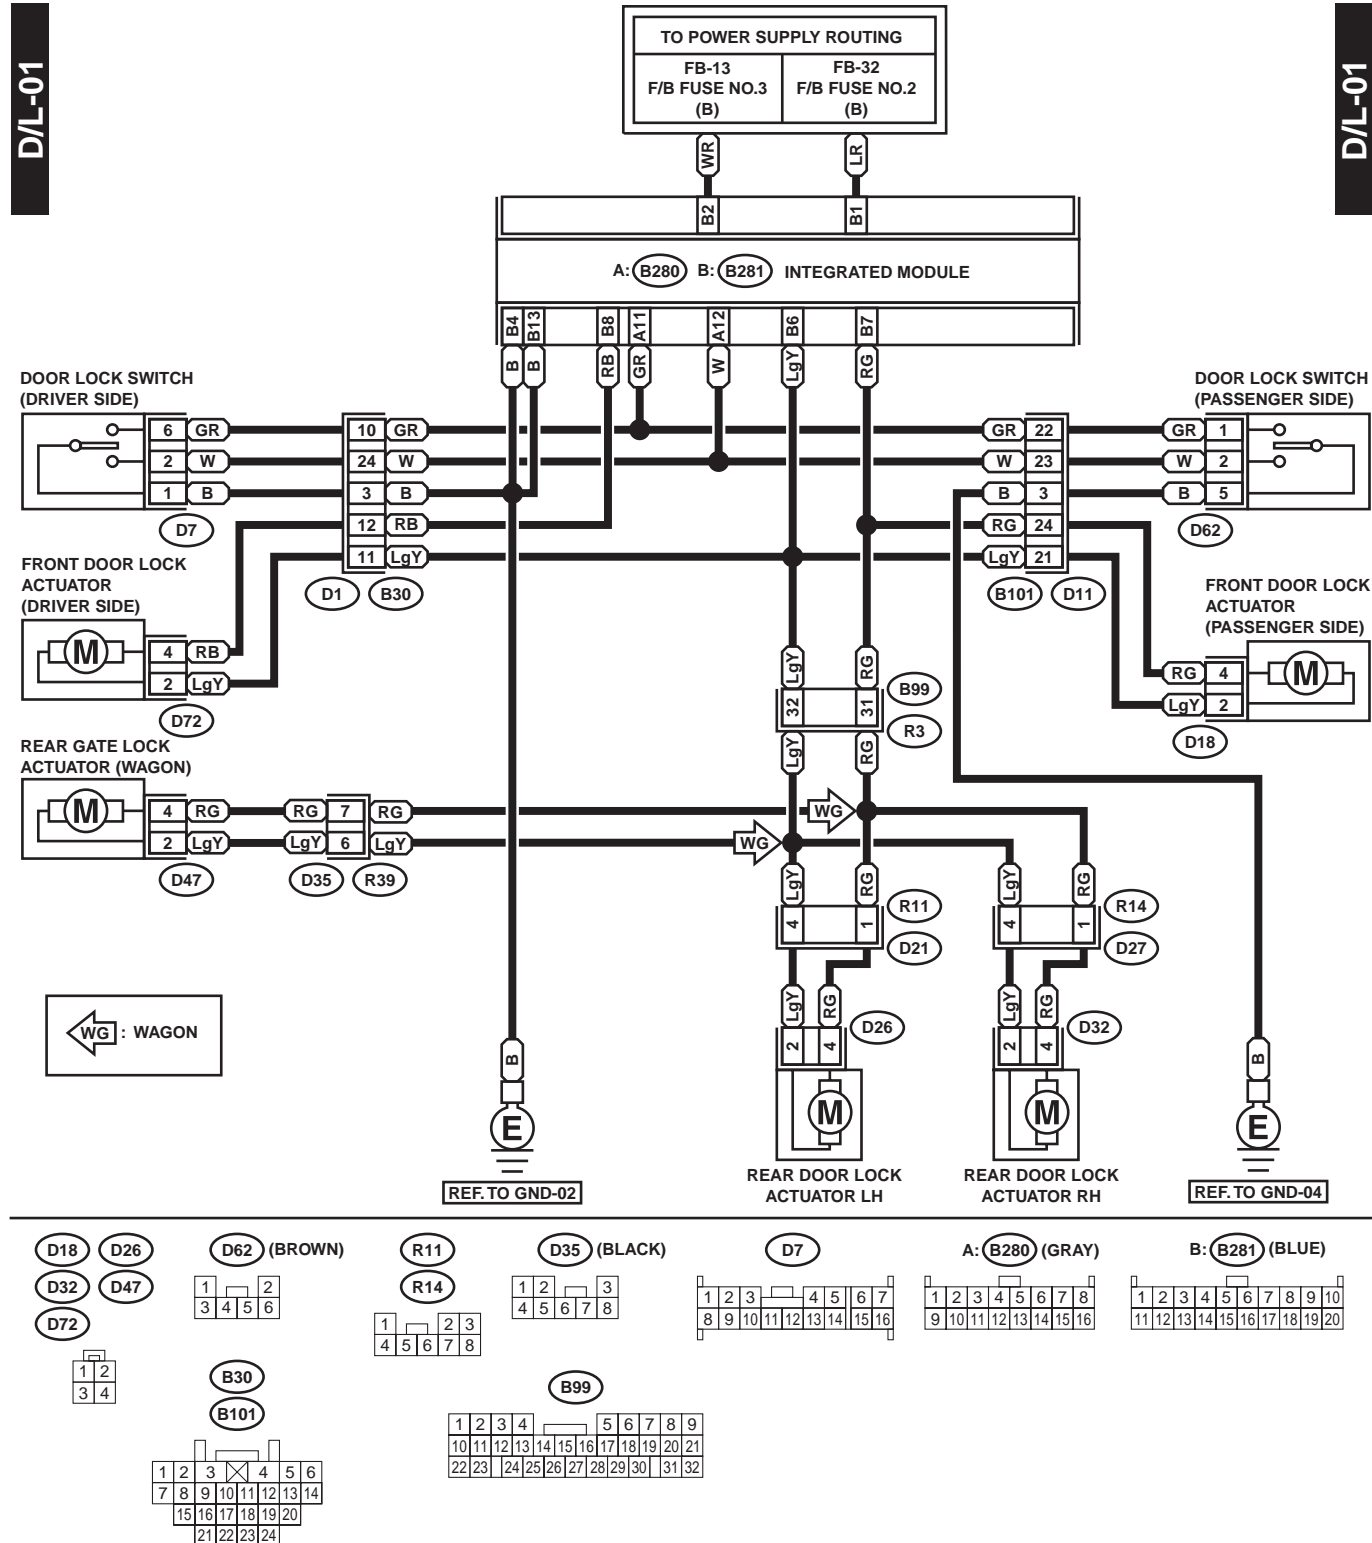

# DOOR LOCK SYSTEM

WIRING SYSTEM

## 16. Door Lock System

### A: SCHEMATIC

WI-00591