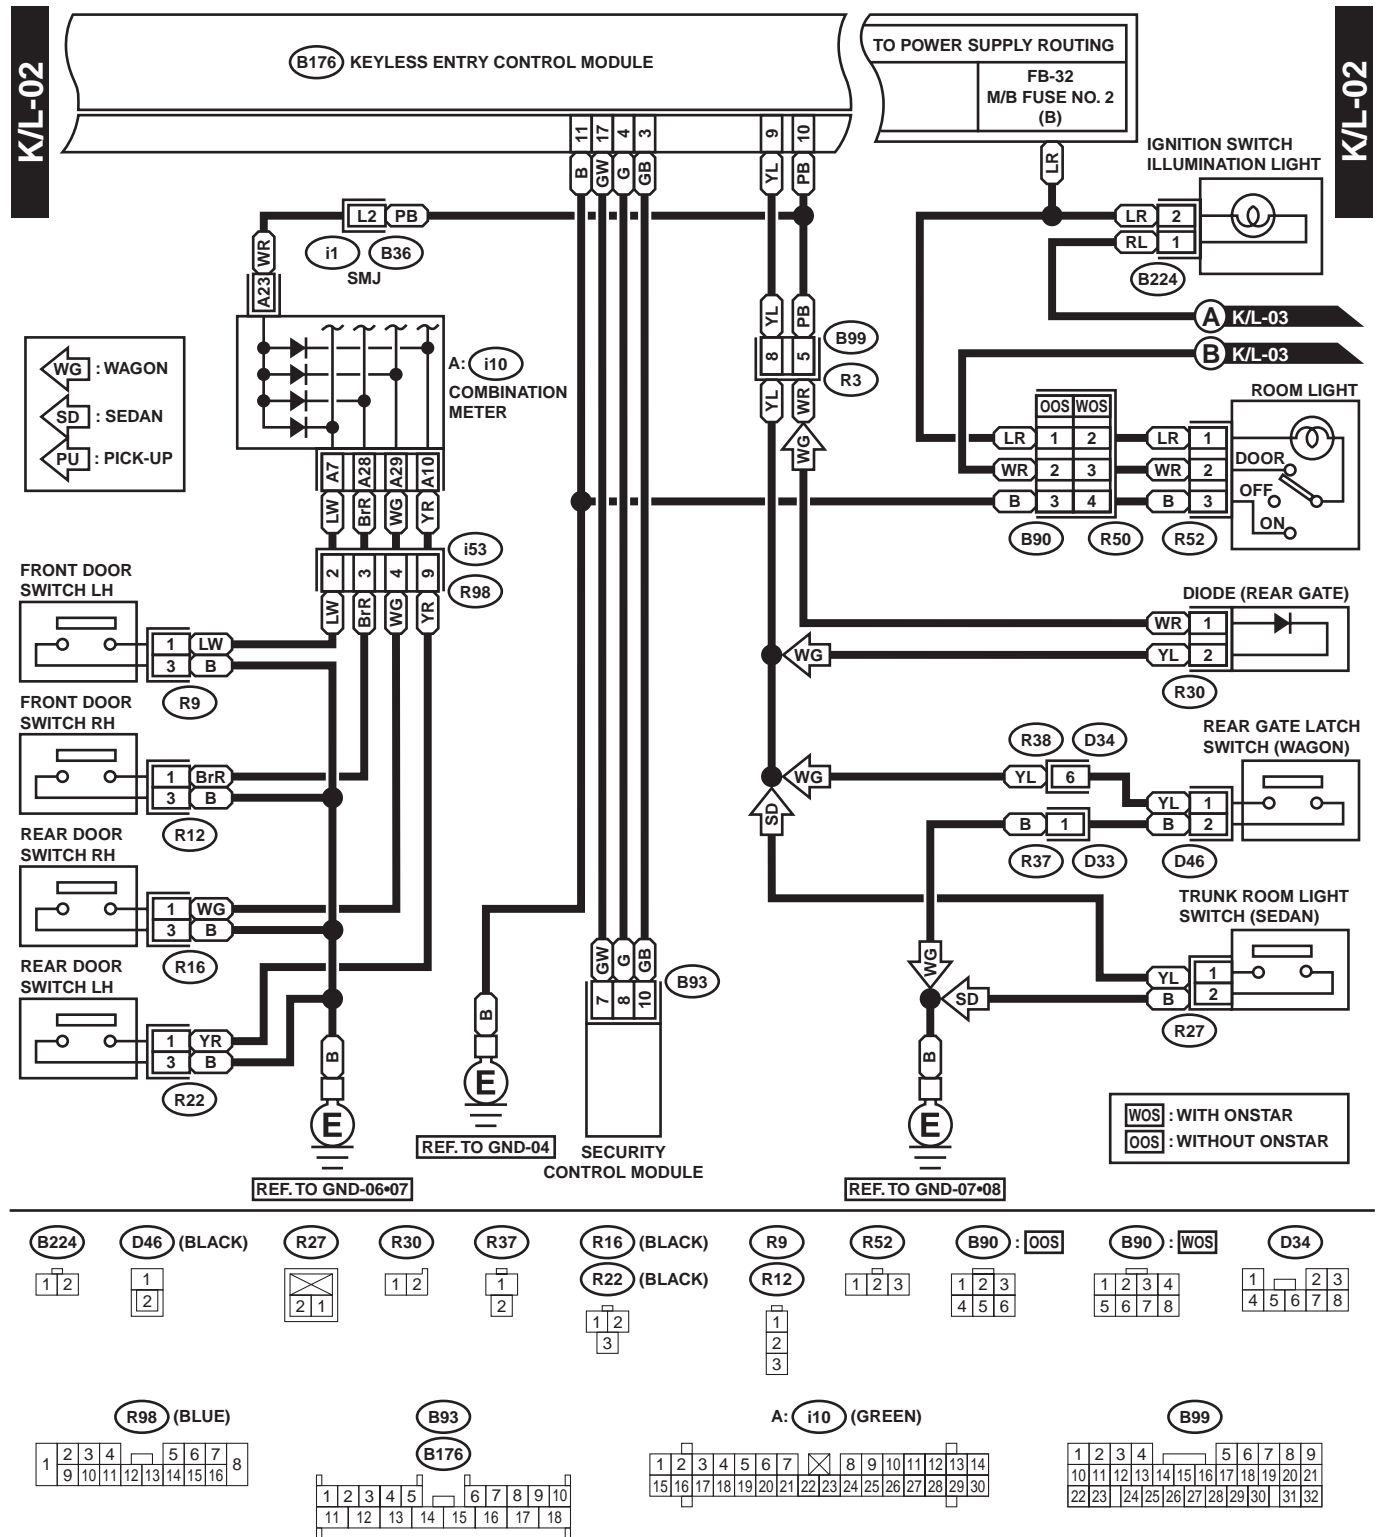

KEYLESS ENTRY SYSTEM

WIRING SYSTEM

22. Keyless Entry System

A: SCHEMATIC

WI-00634

KEYLESS ENTRY SYSTEM

WIRING SYSTEM

WI-00635

KEYLESS ENTRY SYSTEM

WIRING SYSTEM

KEYLESS ENTRY SYSTEM

WIRING SYSTEM

MEMO:

WI-141