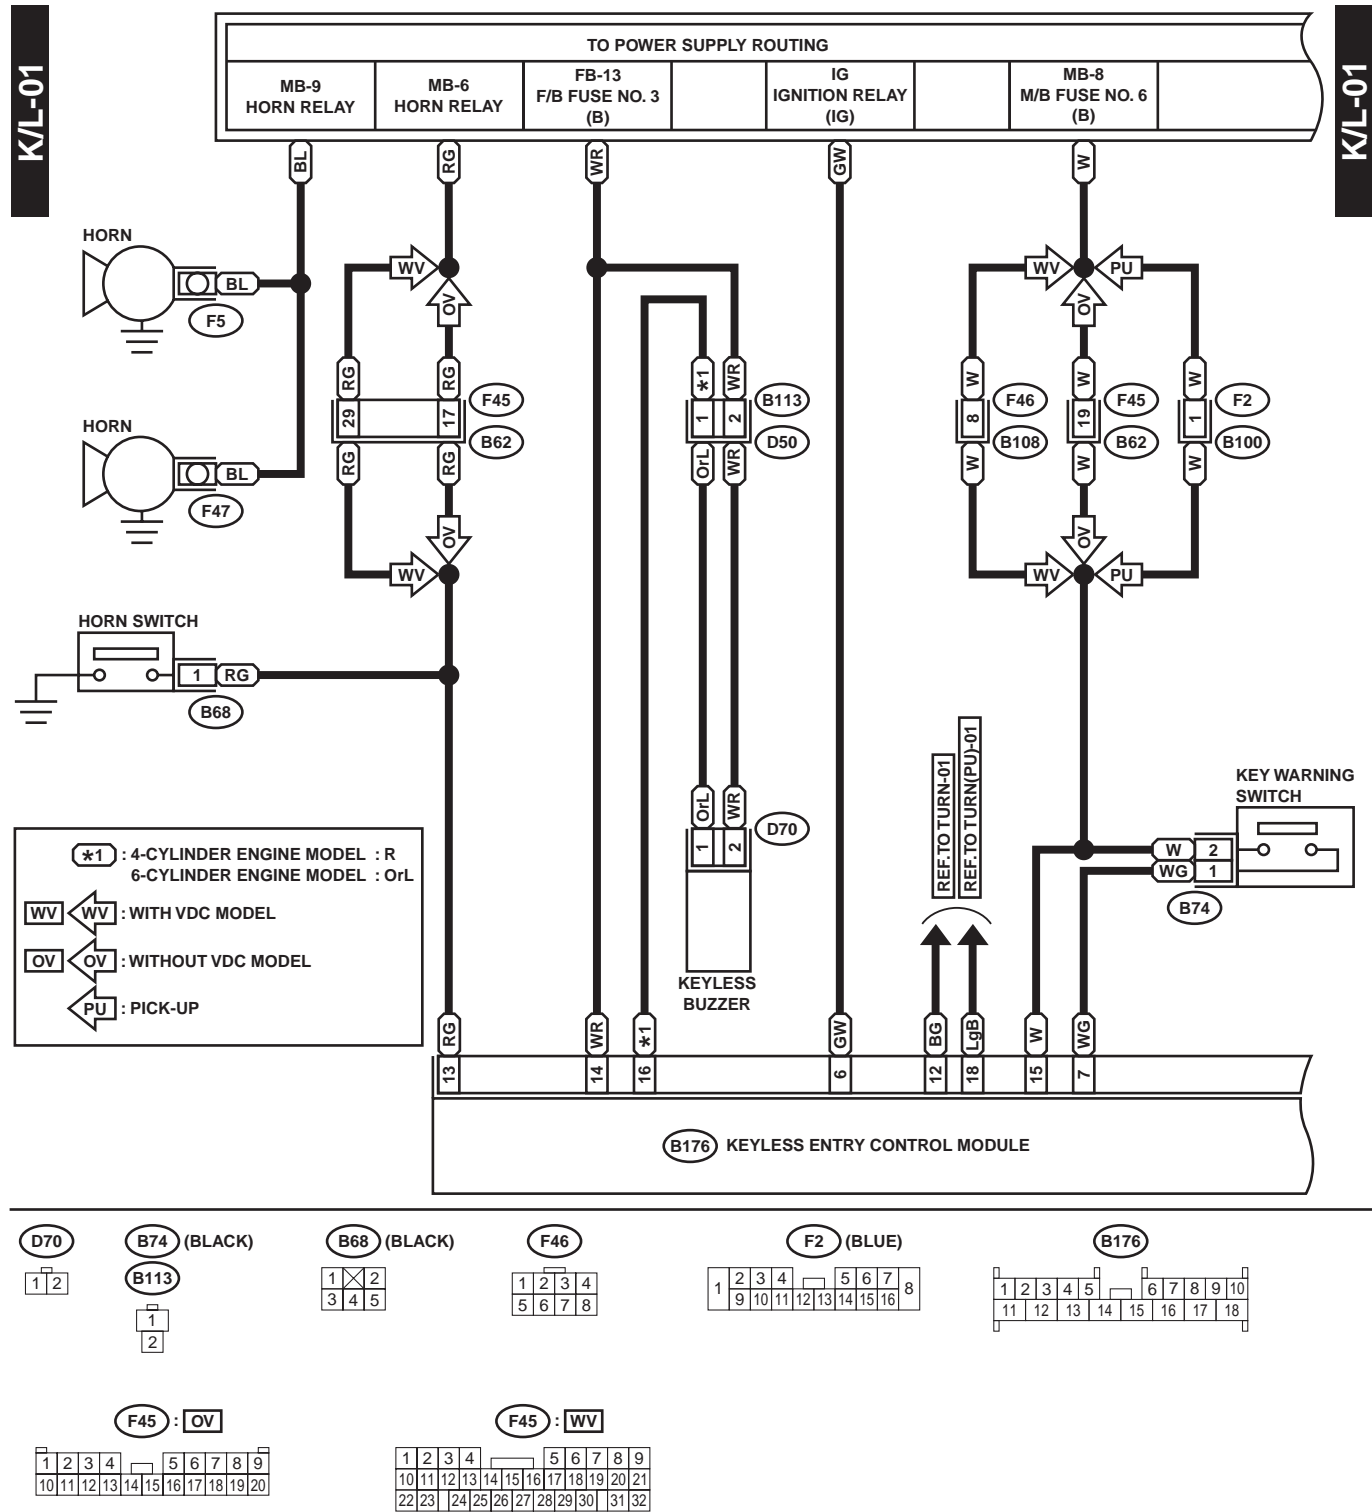

KEYLESS ENTRY SYSTEM

WIRING SYSTEM

22. Keyless Entry System

A: SCHEMATIC

WI-00634

KEYLESS ENTRY SYSTEM

WIRING SYSTEM

WI-00635

KEYLESS ENTRY SYSTEM

WIRING SYSTEM

KEYLESS ENTRY SYSTEM

WIRING SYSTEM

MEMO:

WI-141