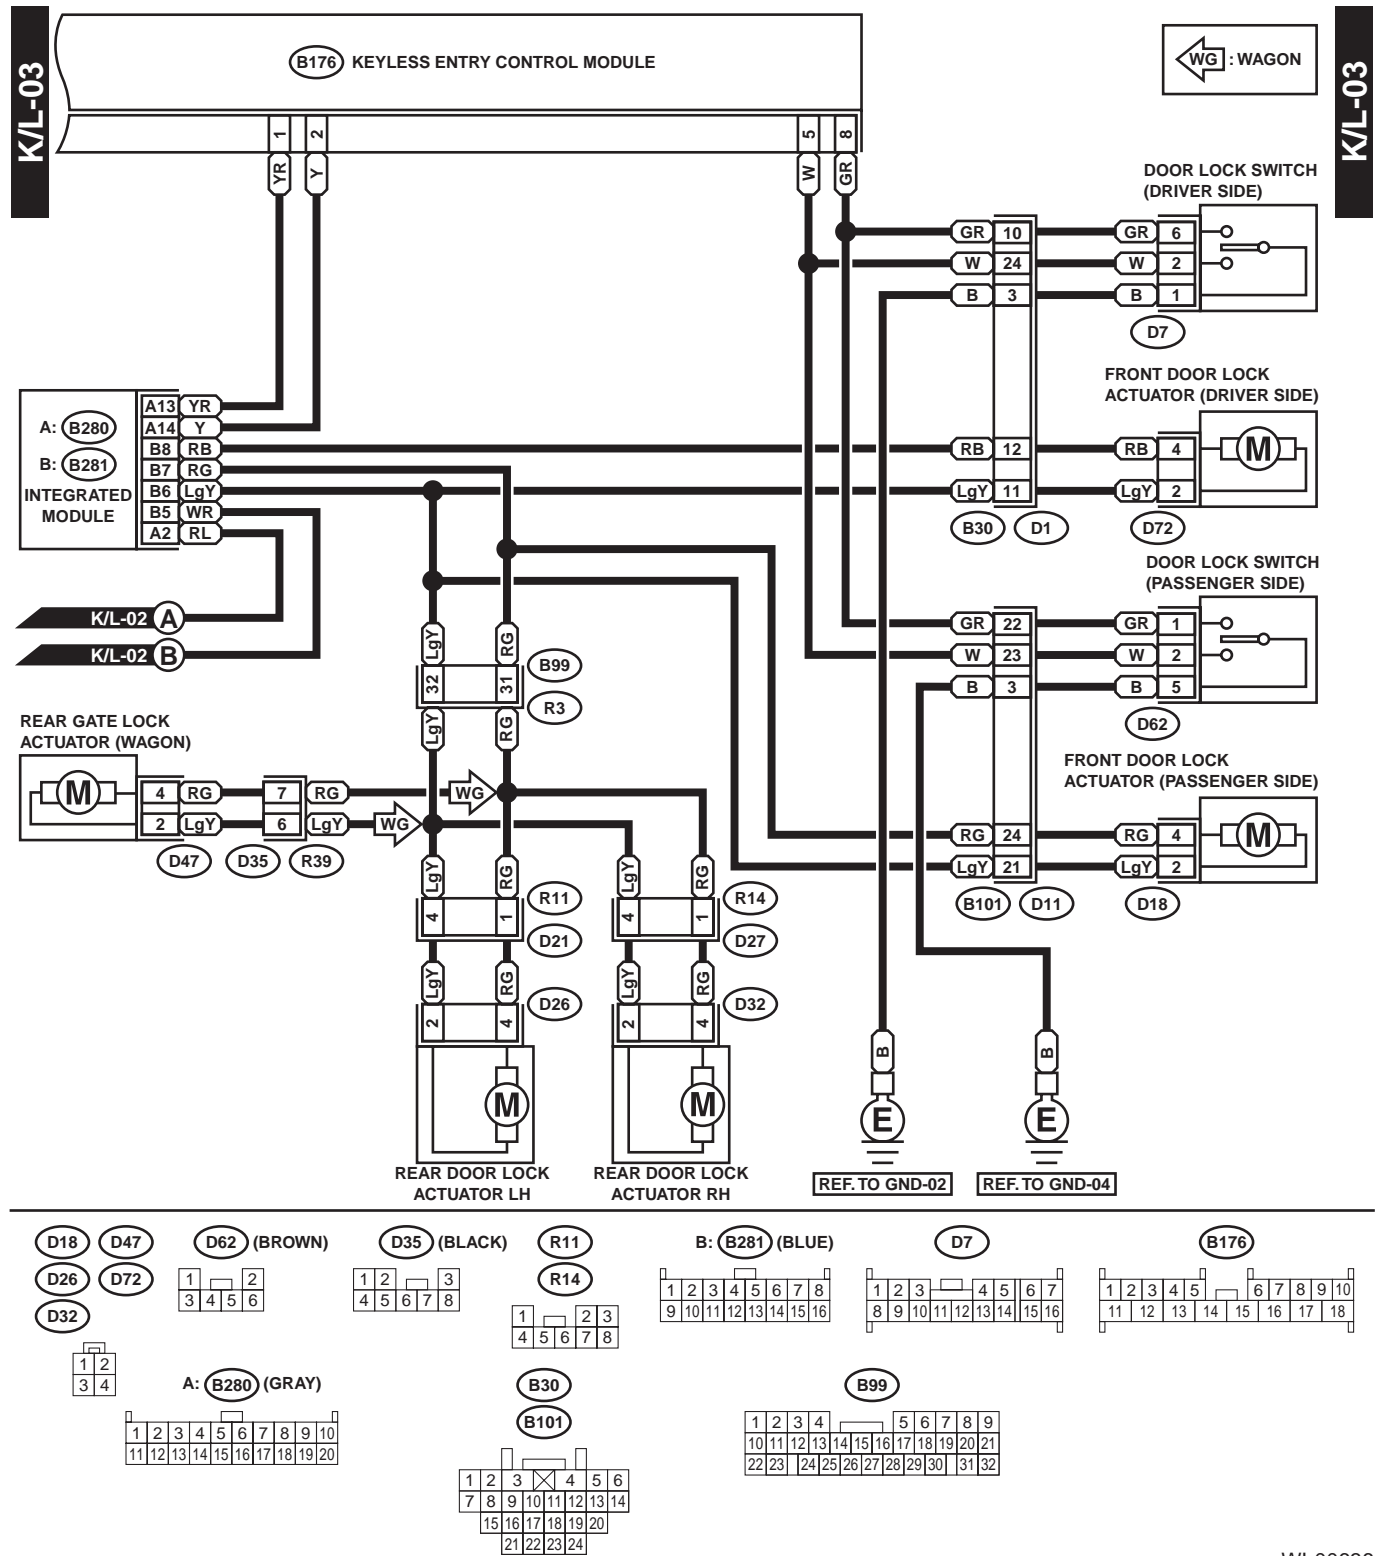

KEYLESS ENTRY SYSTEM

WIRING SYSTEM

22. Keyless Entry System

A: SCHEMATIC

WI-00634

KEYLESS ENTRY SYSTEM

WIRING SYSTEM

WI-00635

KEYLESS ENTRY SYSTEM

WIRING SYSTEM

KEYLESS ENTRY SYSTEM

WIRING SYSTEM

MEMO:

WI-141