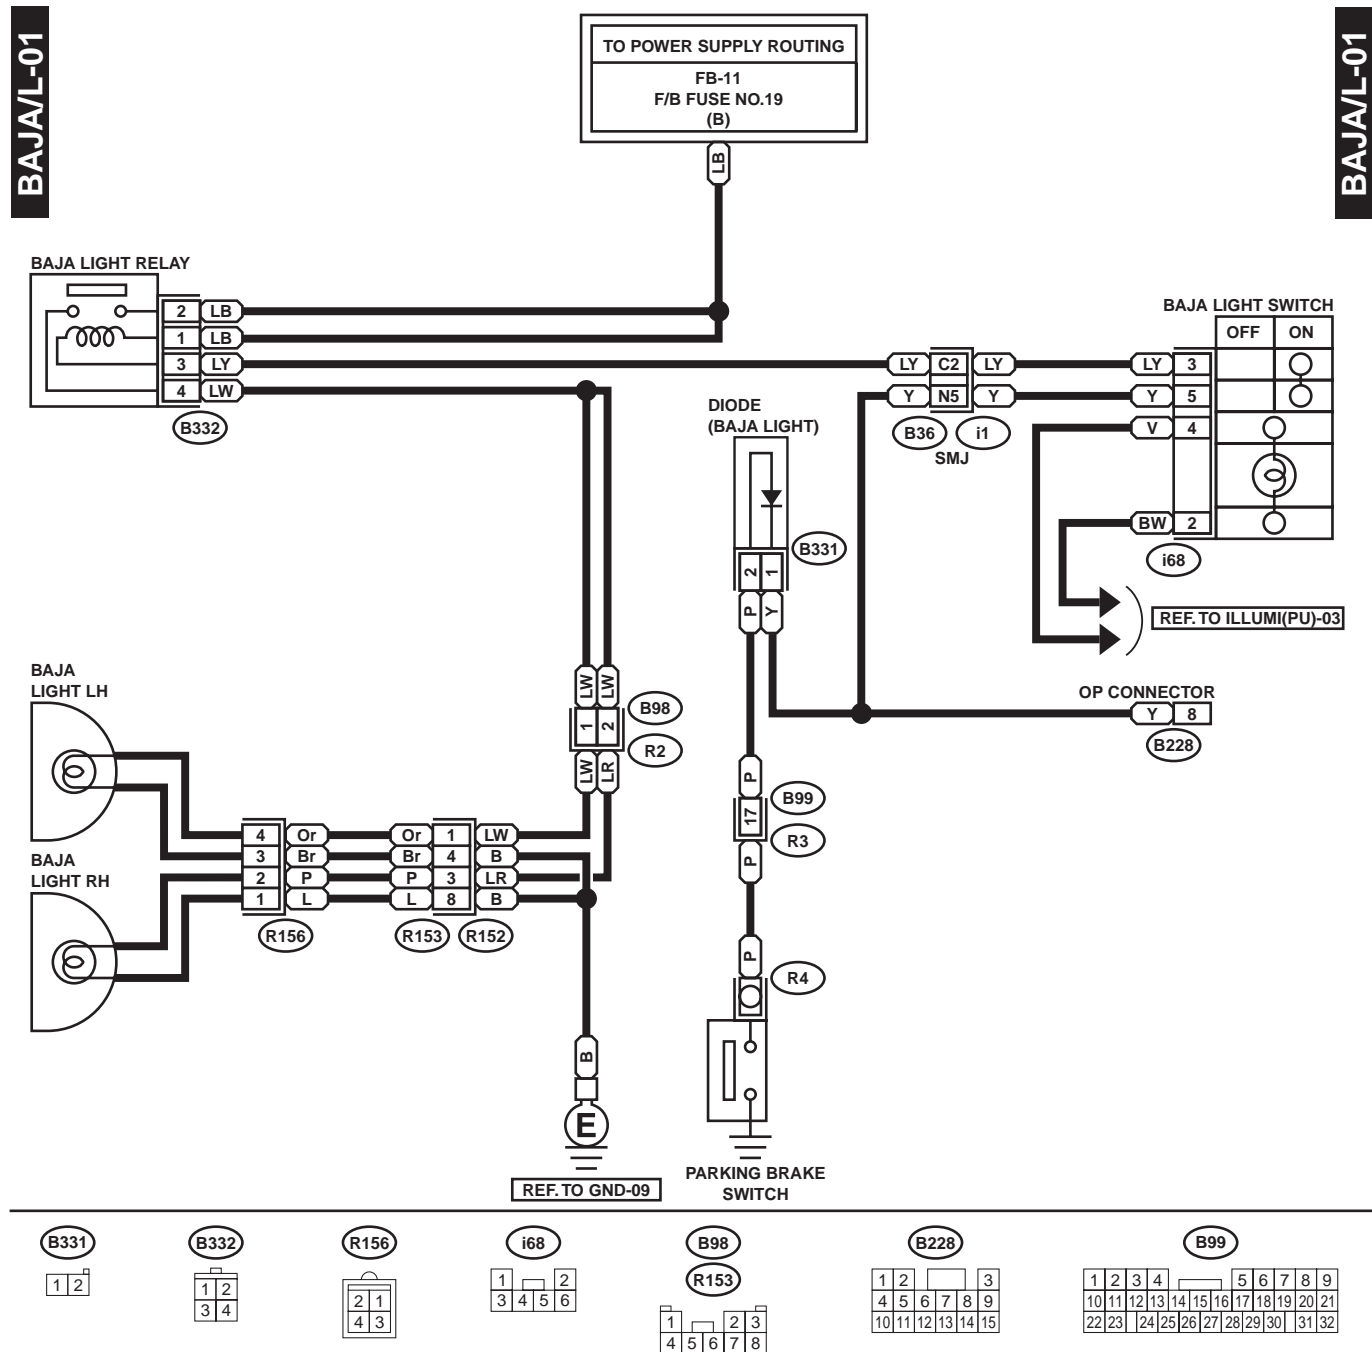

BAJA LIGHT SYSTEM

WIRING SYSTEM

24. Baja Light System

A: SCHEMATIC

WI-00639