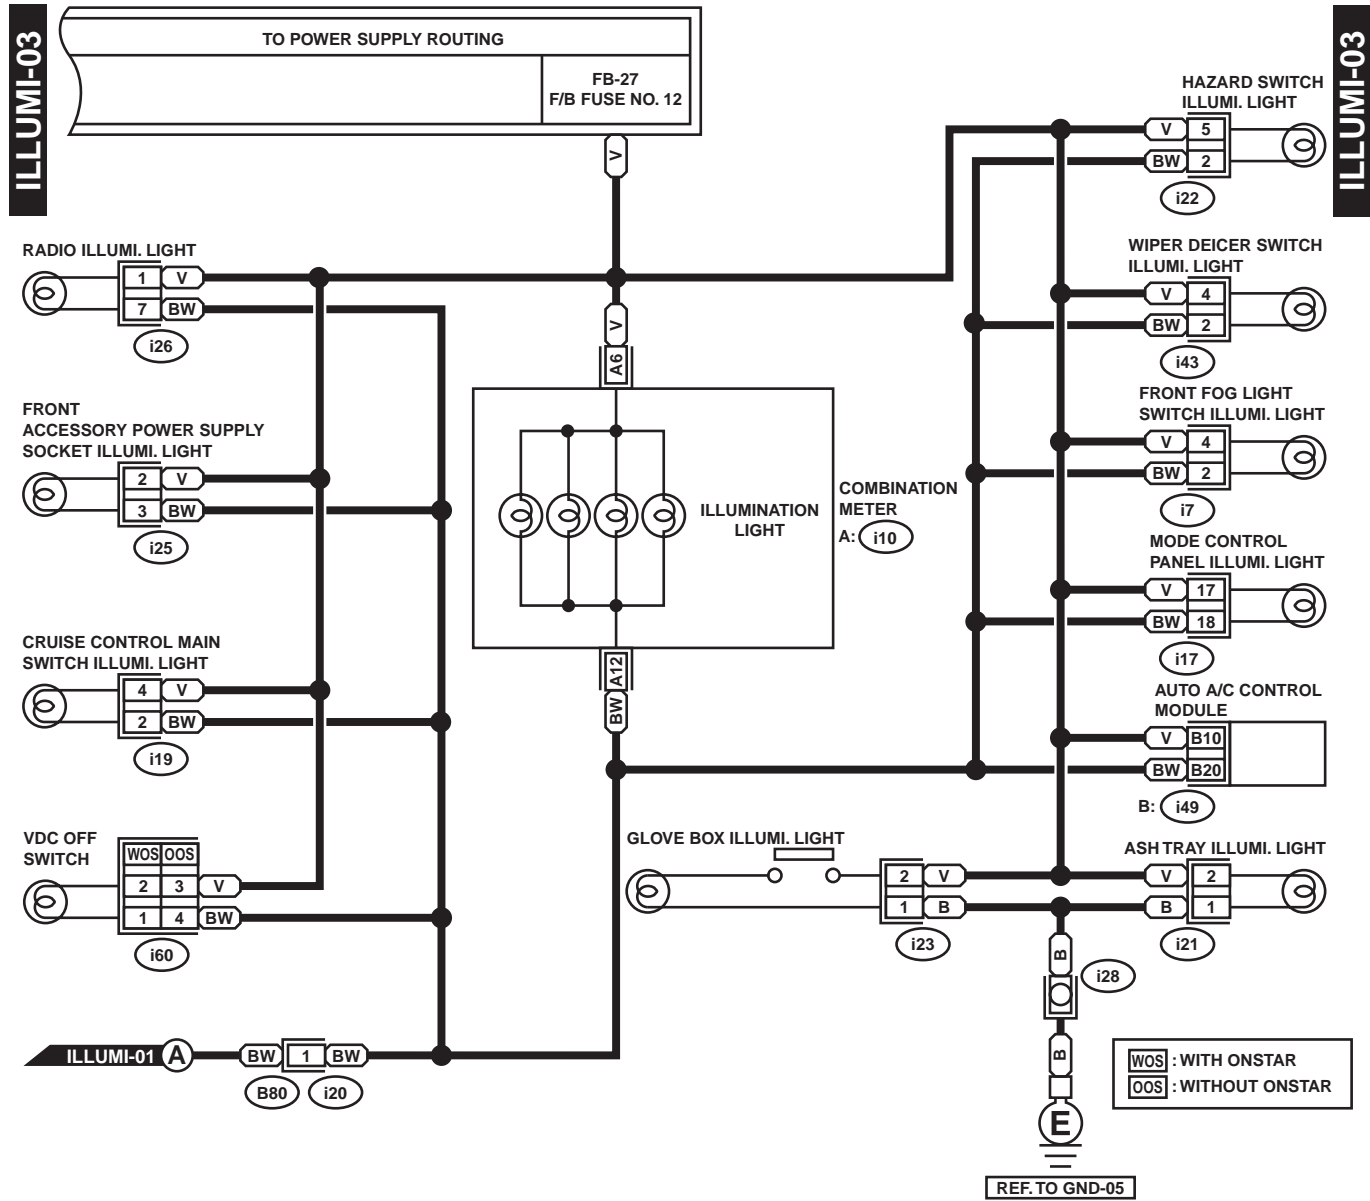

CLEARANCE LIGHT AND ILLUMINATION LIGHT SYSTEM

WIRING SYSTEM

26. Clearance Light and Illumination Light System

A: SCHEMATIC

1. SEDAN & WAGON MODEL

WI-01062

CLEARANCE LIGHT AND ILLUMINATION LIGHT SYSTEM

WIRING SYSTEM

WI-00642

CLEARANCE LIGHT AND ILLUMINATION LIGHT SYSTEM

WIRING SYSTEM

WI-00643

CLEARANCE LIGHT AND ILLUMINATION LIGHT SYSTEM

WIRING SYSTEM

2. PICK-UP MODEL

WI-00644