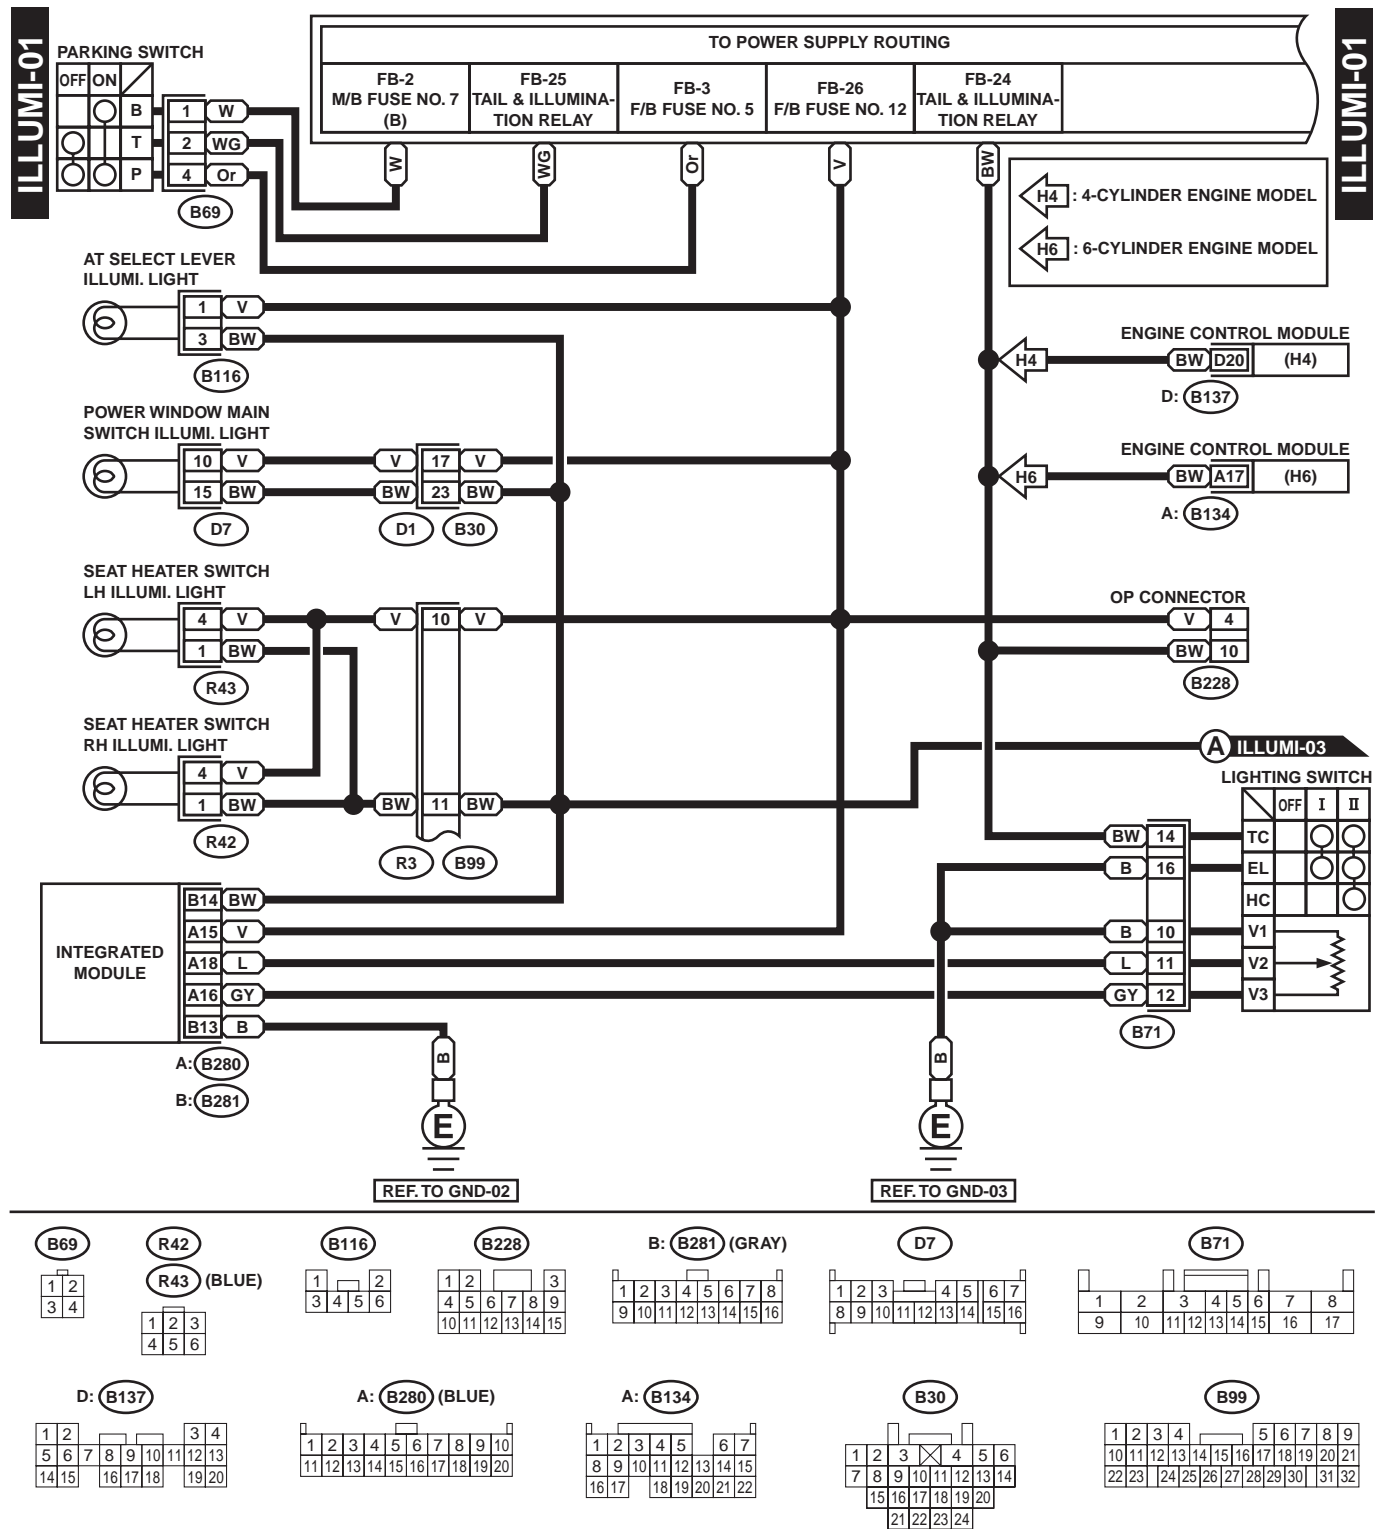

CLEARANCE LIGHT AND ILLUMINATION LIGHT SYSTEM

WIRING SYSTEM

26. Clearance Light and Illumination Light System

A: SCHEMATIC

1. SEDAN & WAGON MODEL

WI-01062

CLEARANCE LIGHT AND ILLUMINATION LIGHT SYSTEM

WIRING SYSTEM

WI-00642

CLEARANCE LIGHT AND ILLUMINATION LIGHT SYSTEM

WIRING SYSTEM

WI-00643

CLEARANCE LIGHT AND ILLUMINATION LIGHT SYSTEM

WIRING SYSTEM

2. PICK-UP MODEL

WI-00644