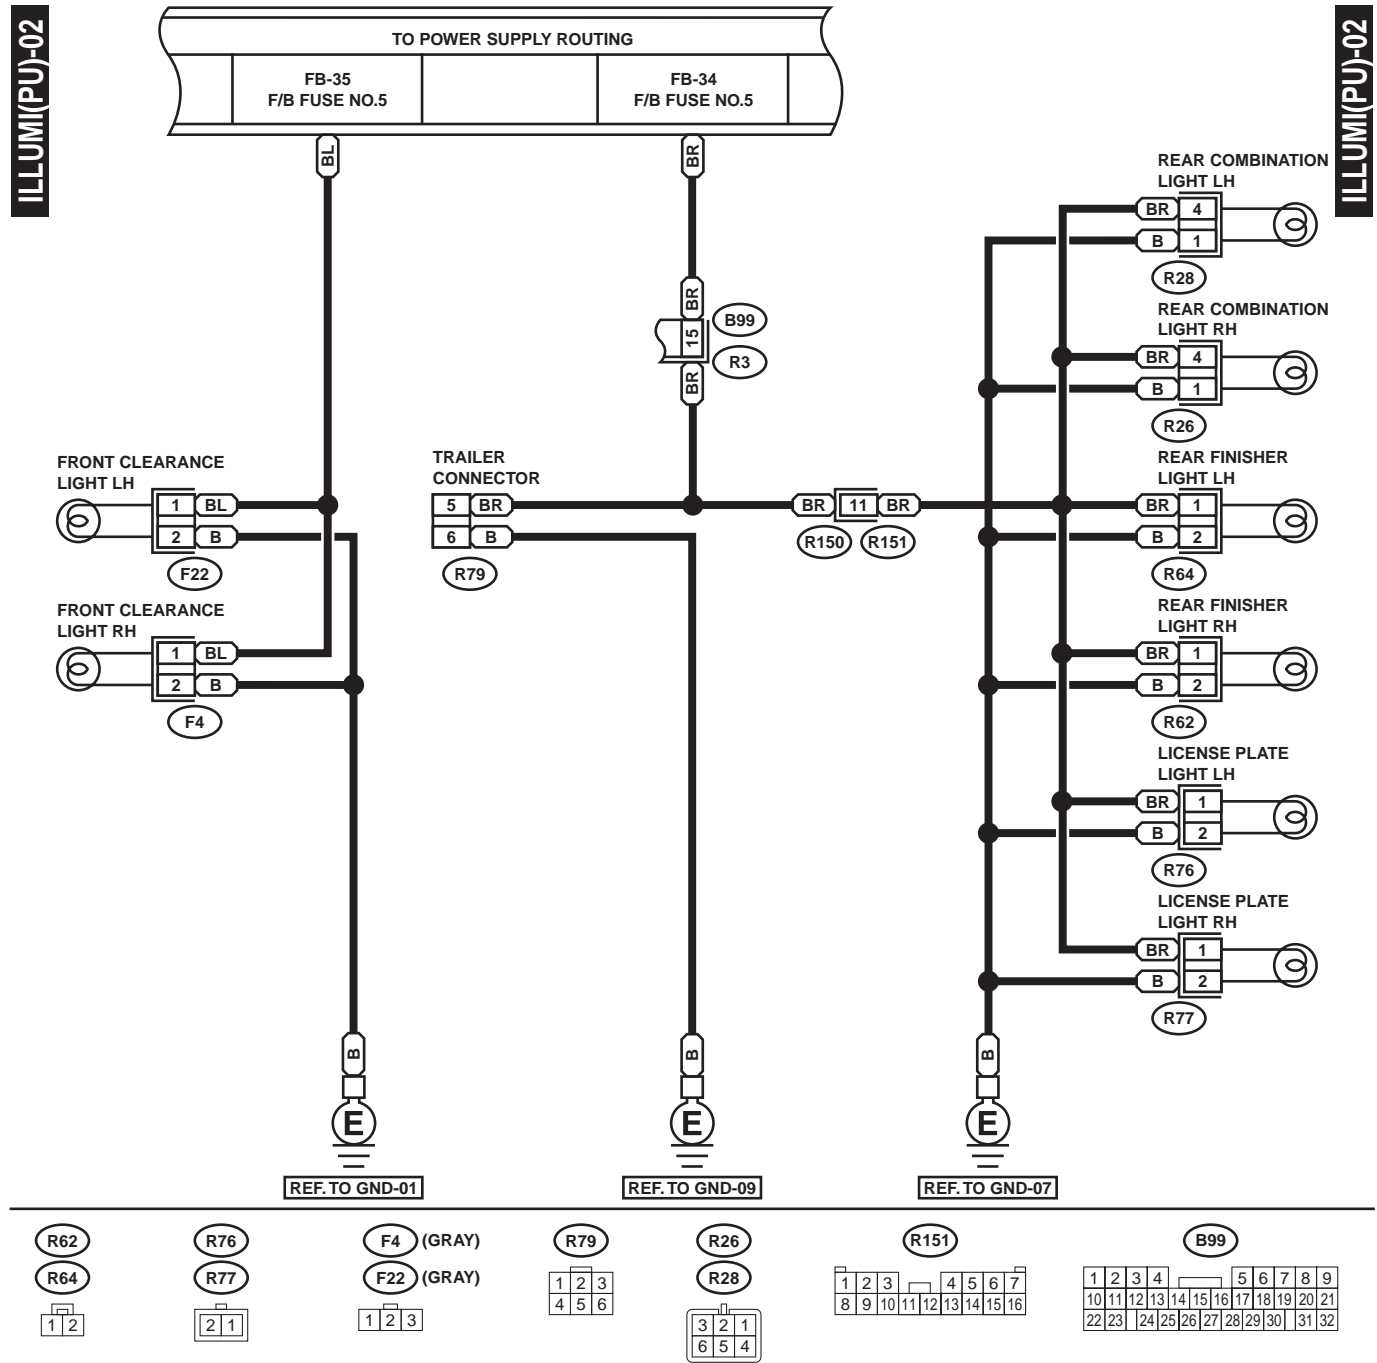

CLEARANCE LIGHT AND ILLUMINATION LIGHT SYSTEM

WIRING SYSTEM

26. Clearance Light and Illumination Light System

A: SCHEMATIC

1. SEDAN & WAGON MODEL

WI-01062

CLEARANCE LIGHT AND ILLUMINATION LIGHT SYSTEM

WIRING SYSTEM

WI-00642

CLEARANCE LIGHT AND ILLUMINATION LIGHT SYSTEM

WIRING SYSTEM

WI-00643

CLEARANCE LIGHT AND ILLUMINATION LIGHT SYSTEM

WIRING SYSTEM

2. PICK-UP MODEL

WI-00644

CLEARANCE LIGHT AND ILLUMINATION LIGHT SYSTEM

WIRING SYSTEM

WI-00645

CLEARANCE LIGHT AND ILLUMINATION LIGHT SYSTEM

WIRING SYSTEM

WI-00646