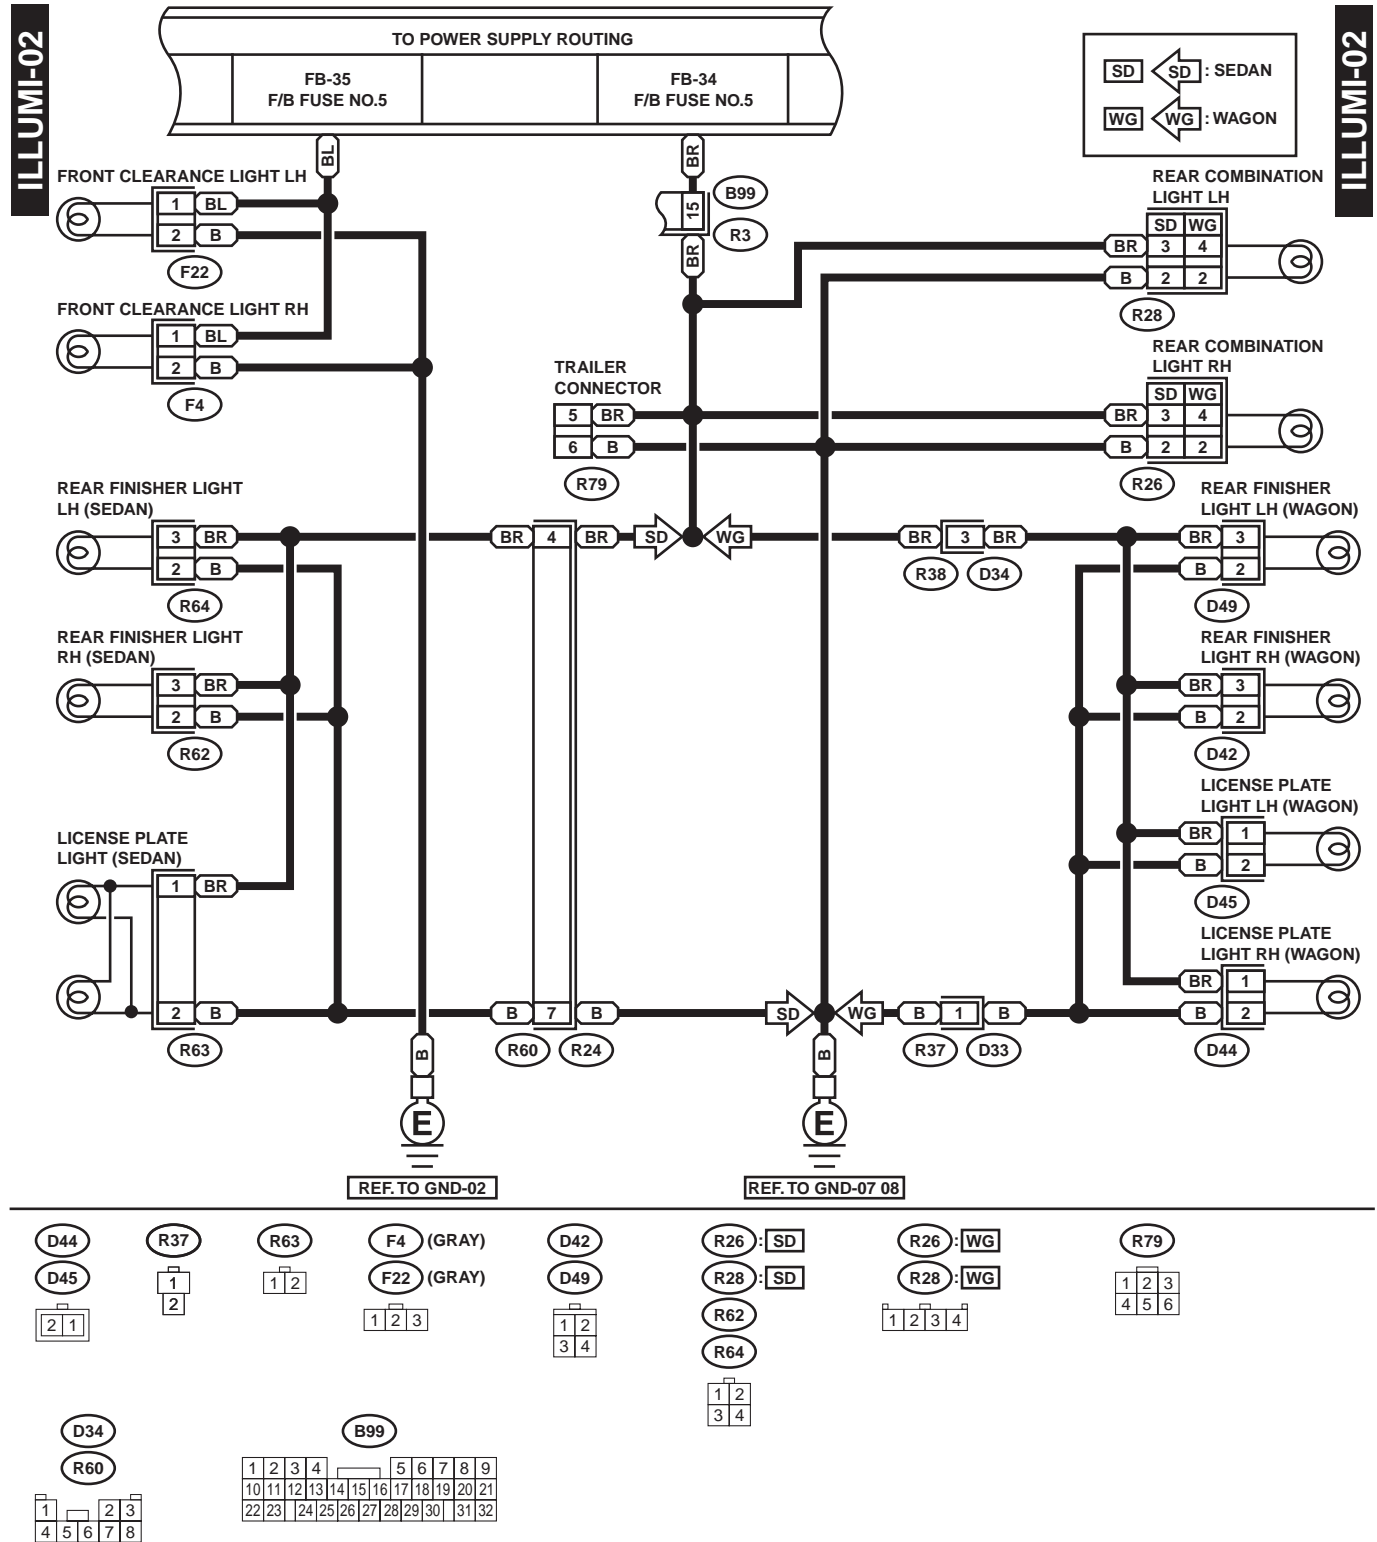

CLEARANCE LIGHT AND ILLUMINATION LIGHT SYSTEM

WIRING SYSTEM

26. Clearance Light and Illumination Light System

A: SCHEMATIC

1. SEDAN & WAGON MODEL

WI-01062

CLEARANCE LIGHT AND ILLUMINATION LIGHT SYSTEM

WIRING SYSTEM

WI-00642

CLEARANCE LIGHT AND ILLUMINATION LIGHT SYSTEM

WIRING SYSTEM

WI-00643

CLEARANCE LIGHT AND ILLUMINATION LIGHT SYSTEM

WIRING SYSTEM

2. PICK-UP MODEL

WI-00644