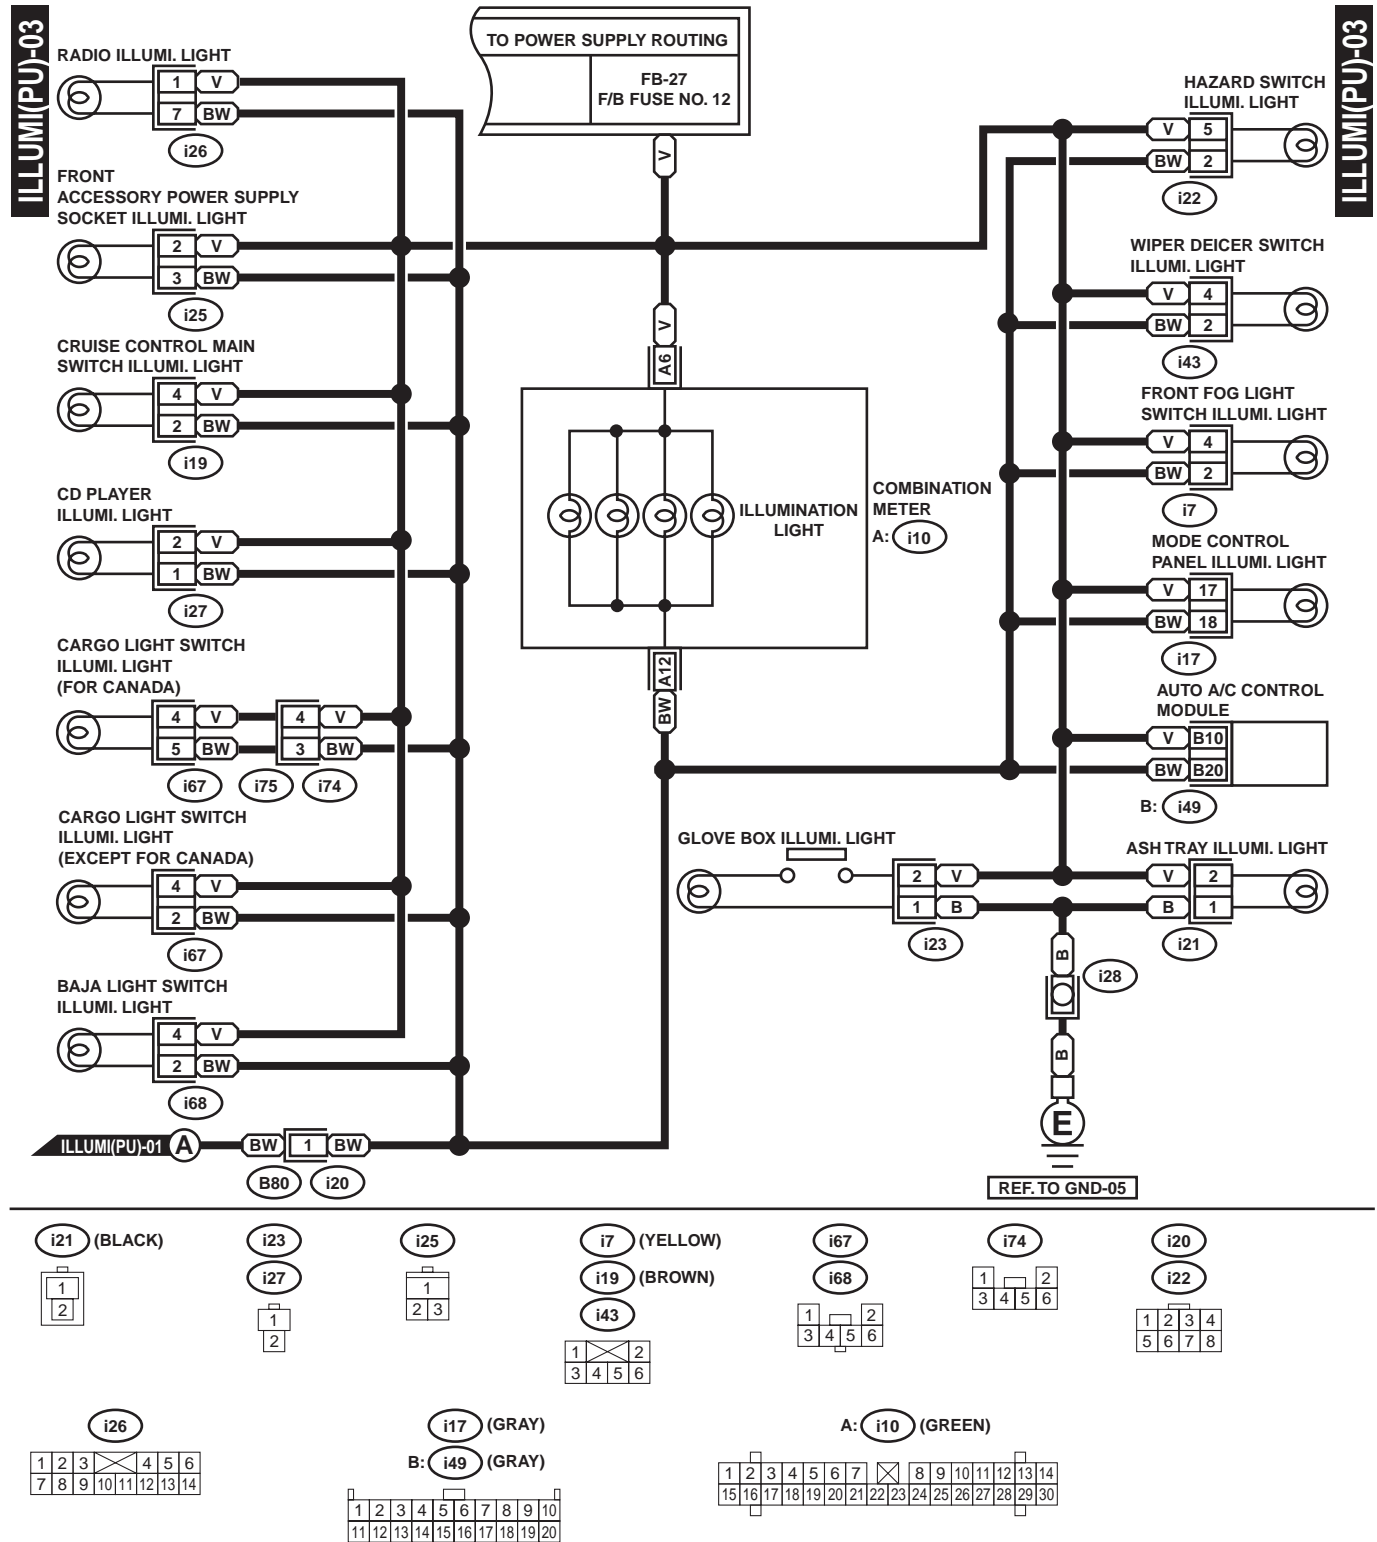

CLEARANCE LIGHT AND ILLUMINATION LIGHT SYSTEM

WIRING SYSTEM

26. Clearance Light and Illumination Light System

A: SCHEMATIC

1. SEDAN & WAGON MODEL

WI-01062

CLEARANCE LIGHT AND ILLUMINATION LIGHT SYSTEM

WIRING SYSTEM

WI-00642

CLEARANCE LIGHT AND ILLUMINATION LIGHT SYSTEM

WIRING SYSTEM

WI-00643

CLEARANCE LIGHT AND ILLUMINATION LIGHT SYSTEM

WIRING SYSTEM

2. PICK-UP MODEL

WI-00644

CLEARANCE LIGHT AND ILLUMINATION LIGHT SYSTEM

WIRING SYSTEM

WI-00645

CLEARANCE LIGHT AND ILLUMINATION LIGHT SYSTEM

WIRING SYSTEM

WI-00646