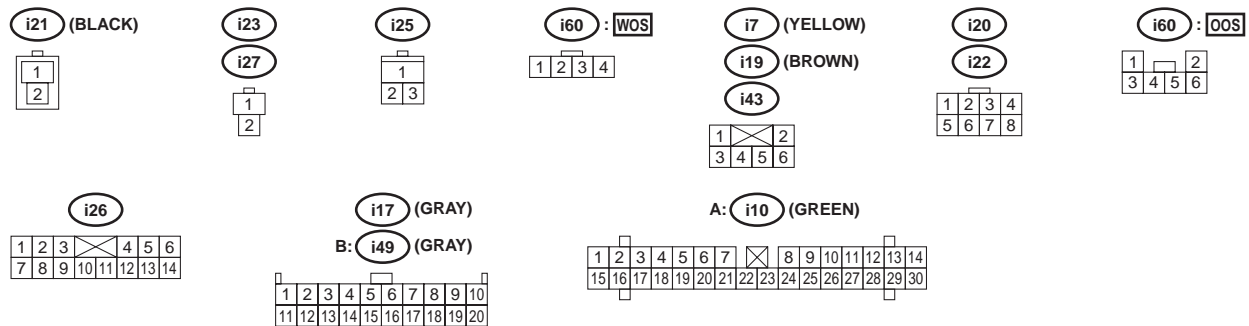

CLEARANCE LIGHT AND ILLUMINATION LIGHT SYSTEM

WIRING SYSTEM

WI-00643