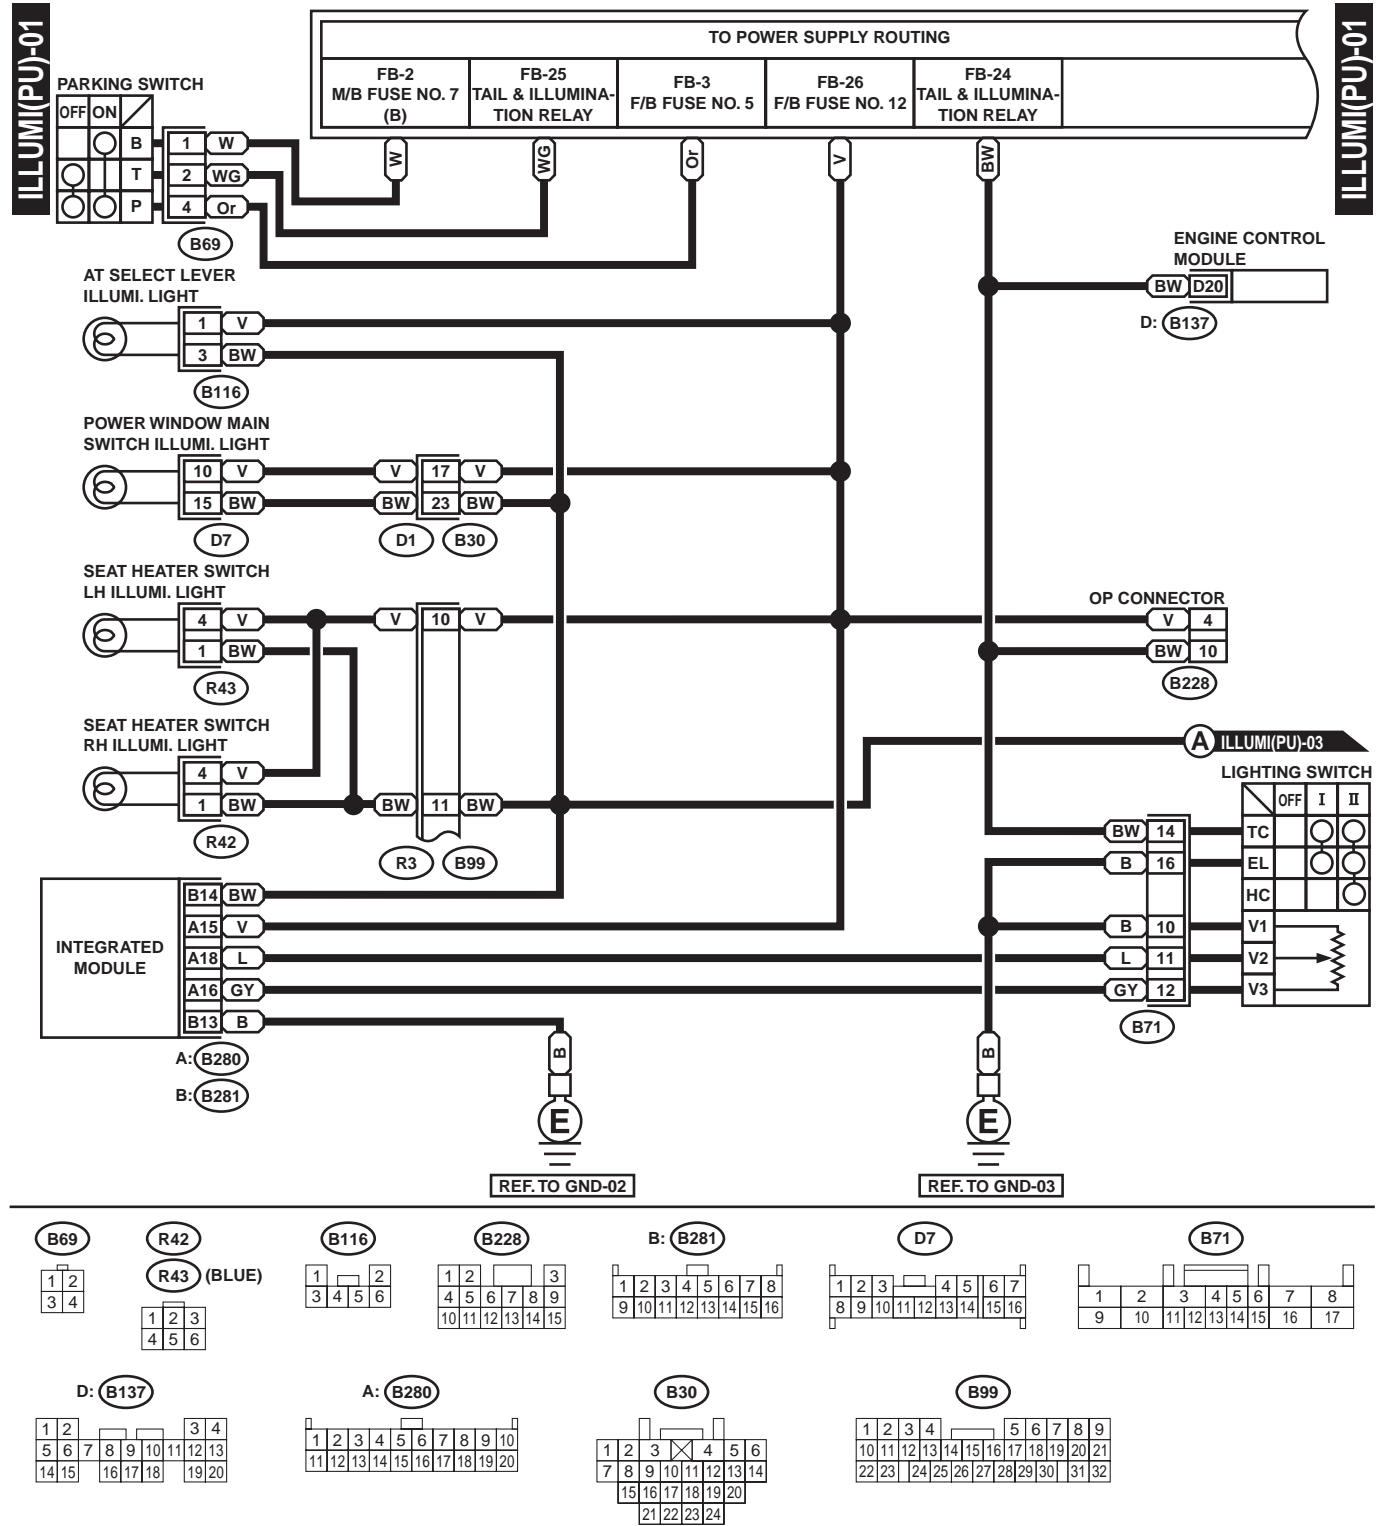

CLEARANCE LIGHT AND ILLUMINATION LIGHT SYSTEM

WIRING SYSTEM

26. Clearance Light and Illumination Light System

A: SCHEMATIC

1. SEDAN & WAGON MODEL

WI-01062

CLEARANCE LIGHT AND ILLUMINATION LIGHT SYSTEM

WIRING SYSTEM

WI-00642

CLEARANCE LIGHT AND ILLUMINATION LIGHT SYSTEM

WIRING SYSTEM

WI-00643

CLEARANCE LIGHT AND ILLUMINATION LIGHT SYSTEM

WIRING SYSTEM

2. PICK-UP MODEL

WI-00644

CLEARANCE LIGHT AND ILLUMINATION LIGHT SYSTEM

WIRING SYSTEM

WI-00645

CLEARANCE LIGHT AND ILLUMINATION LIGHT SYSTEM

WIRING SYSTEM

WI-00646