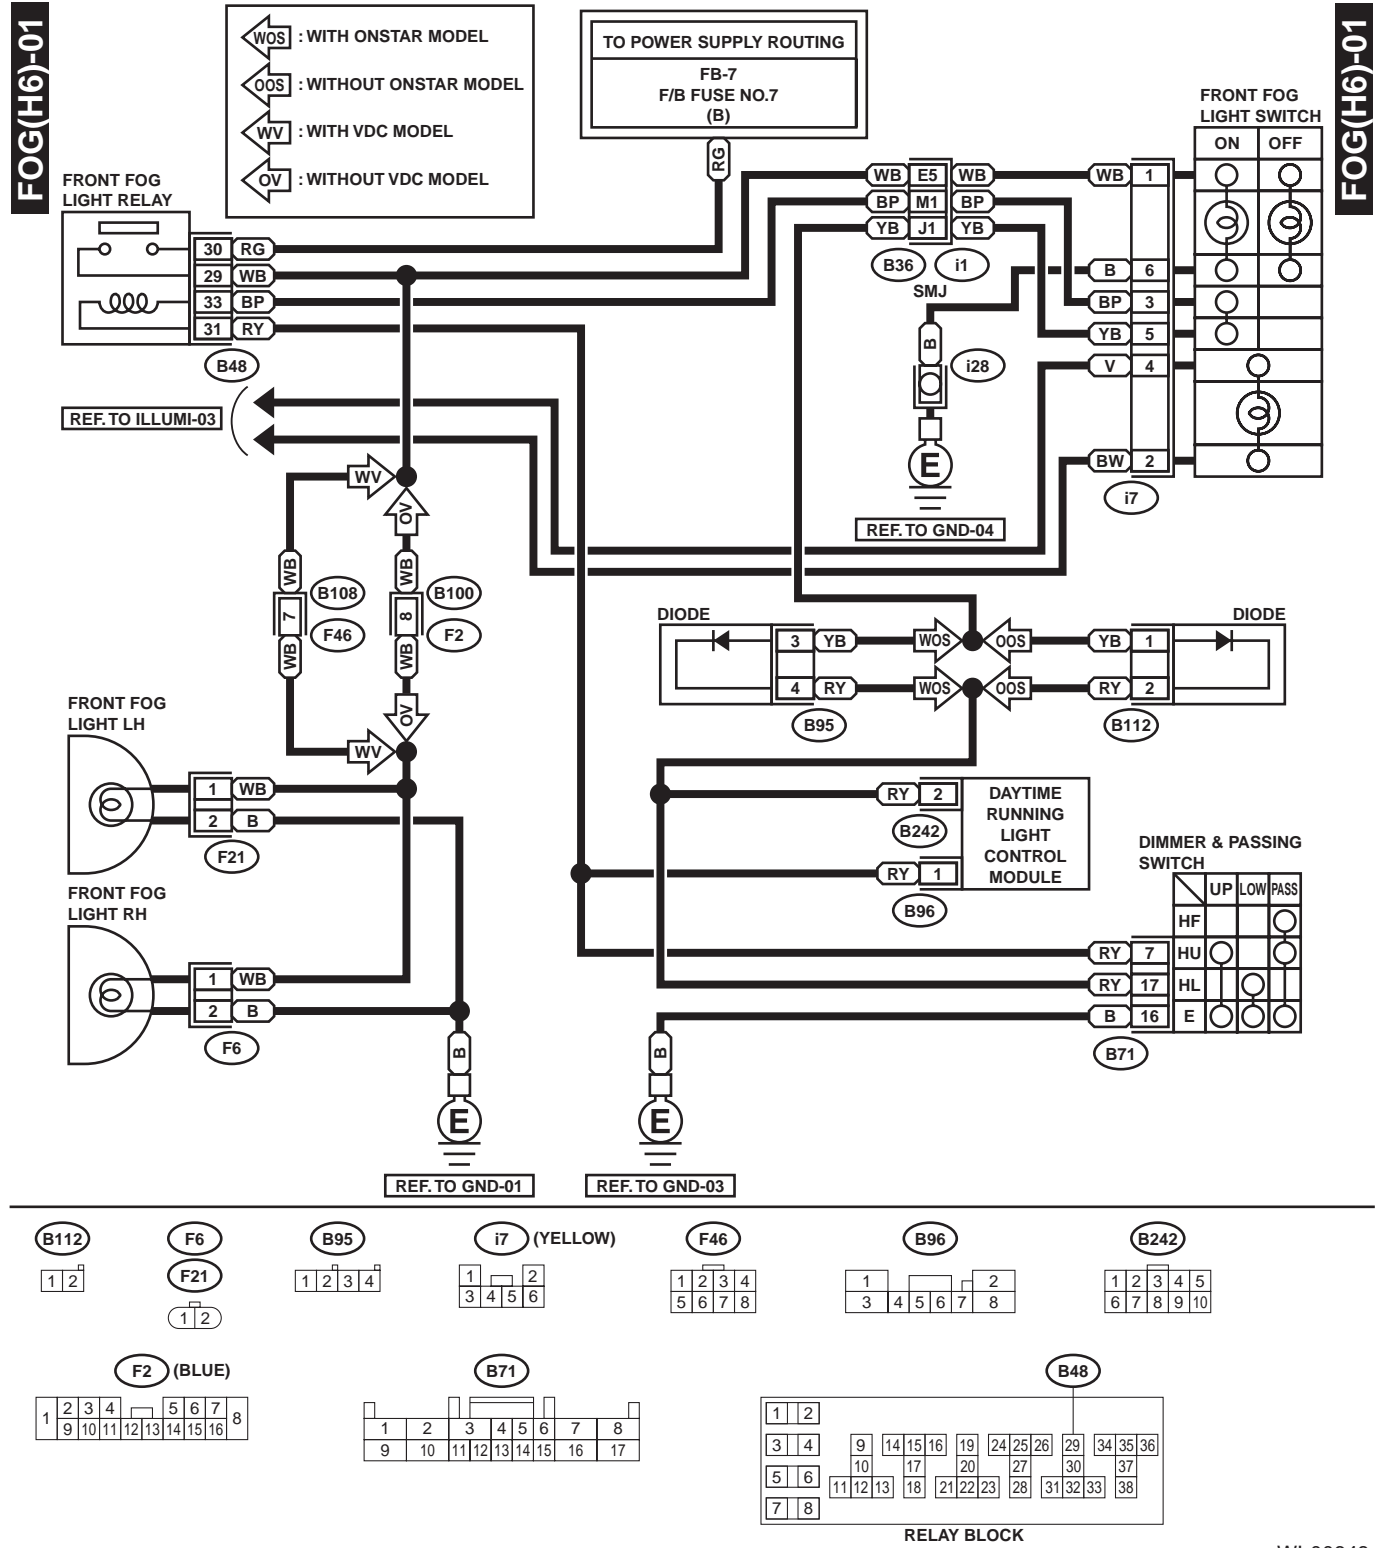

FRONT FOG LIGHT SYSTEM

WIRING SYSTEM

27. Front Fog Light System

A: SCHEMATIC

1. 4-CYLINDER ENGINE MODEL

WI-00647

FRONT FOG LIGHT SYSTEM

WIRING SYSTEM

2. 6-CYLINDER ENGINE MODEL

WI-00648