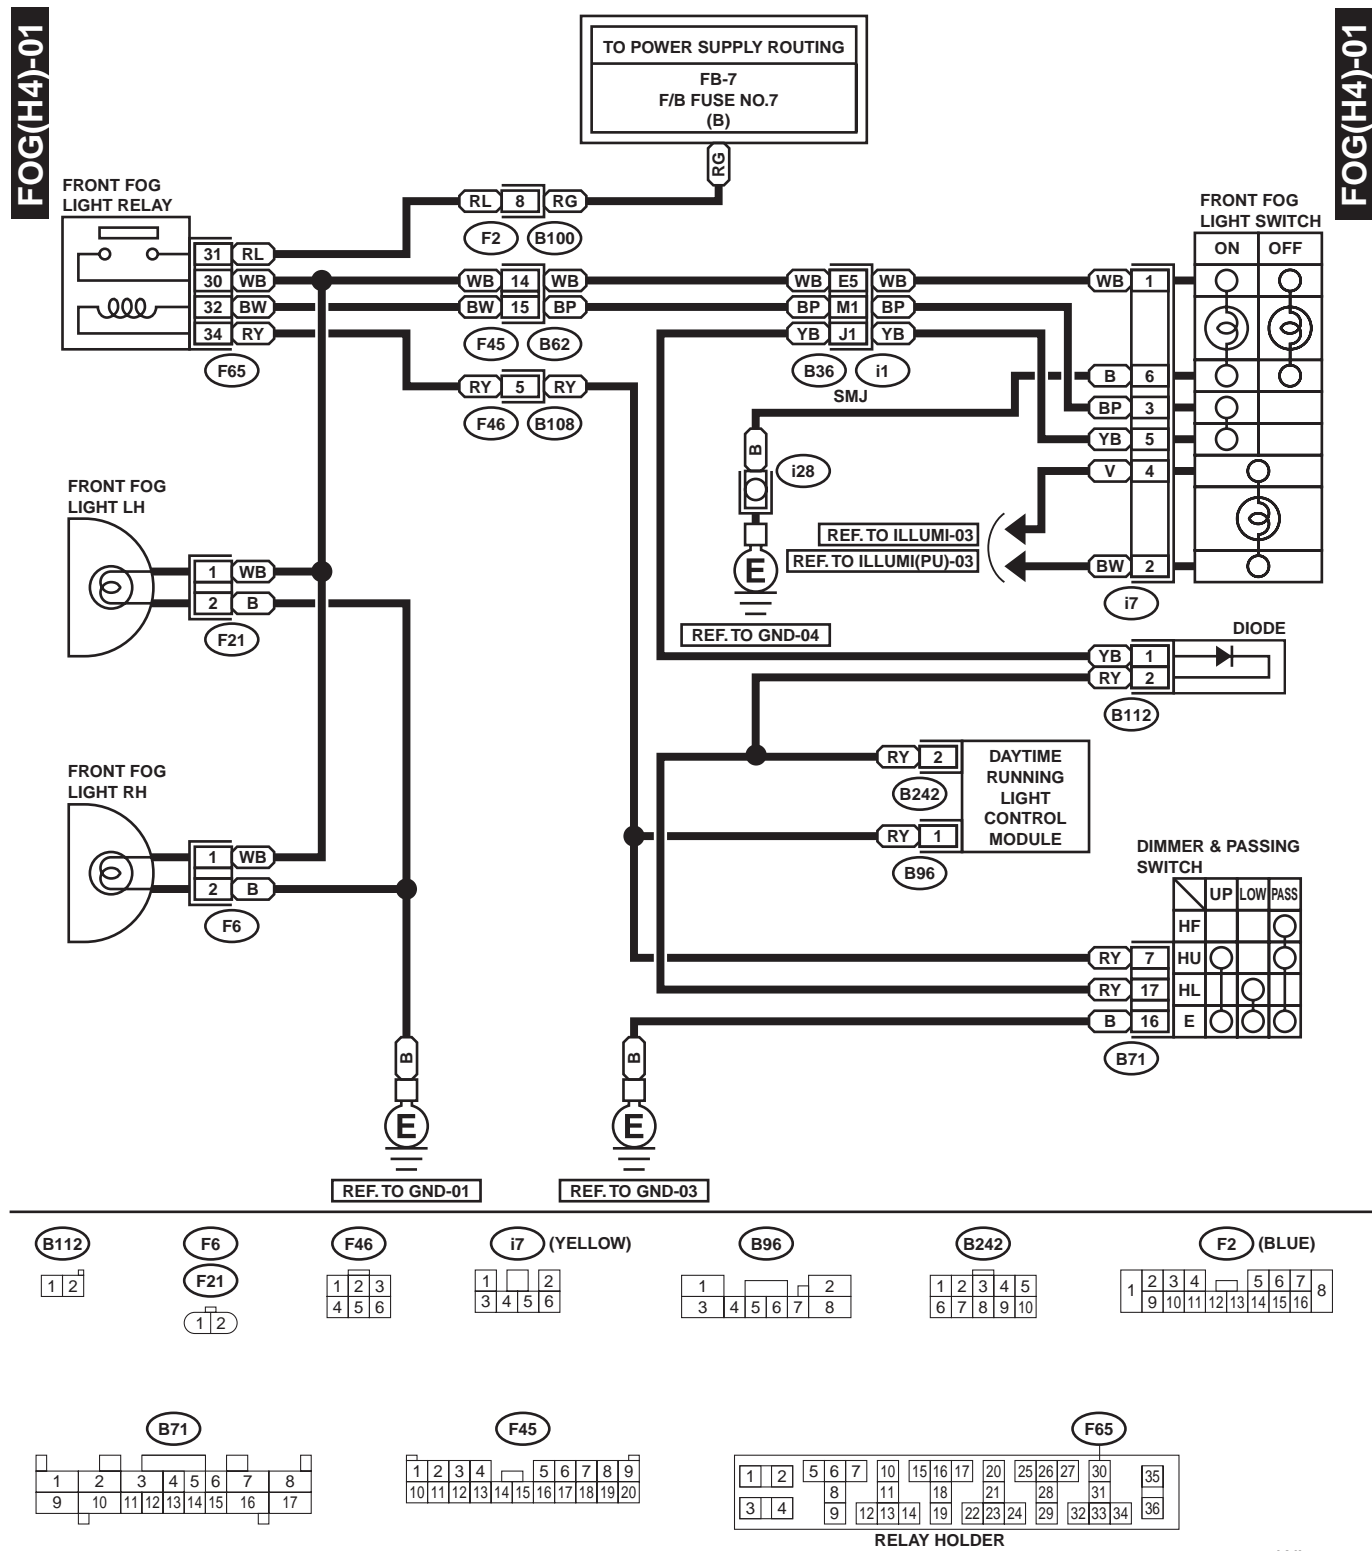

FRONT FOG LIGHT SYSTEM

WIRING SYSTEM

27. Front Fog Light System

A: SCHEMATIC

1. 4-CYLINDER ENGINE MODEL

WI-00647

FRONT FOG LIGHT SYSTEM

WIRING SYSTEM

2. 6-CYLINDER ENGINE MODEL

WI-00648