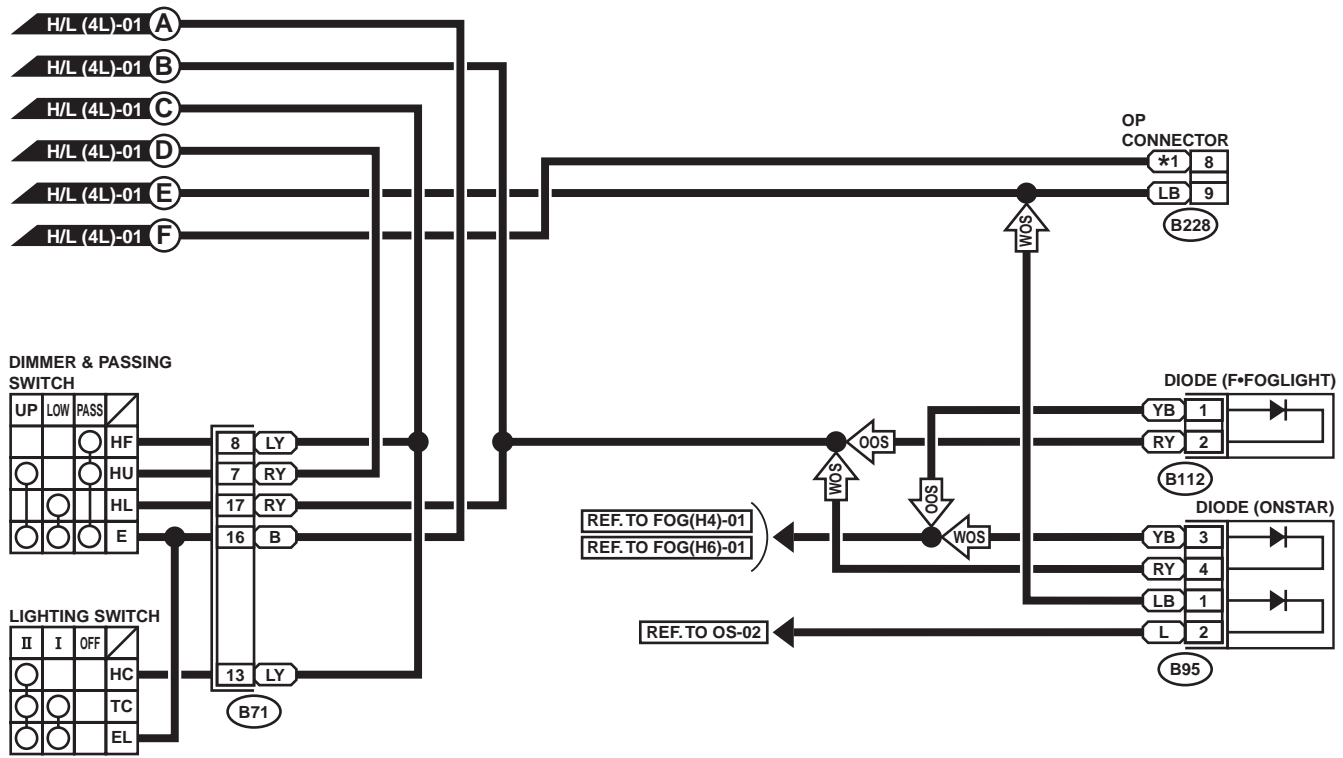

# HEADLIGHT SYSTEM

WIRING SYSTEM

## 2. 4-LIGHT MODEL

WI-01064

# HEADLIGHT SYSTEM

WIRING SYSTEM

H/L(4L)-02

H/L(4L)-02

WI-00651