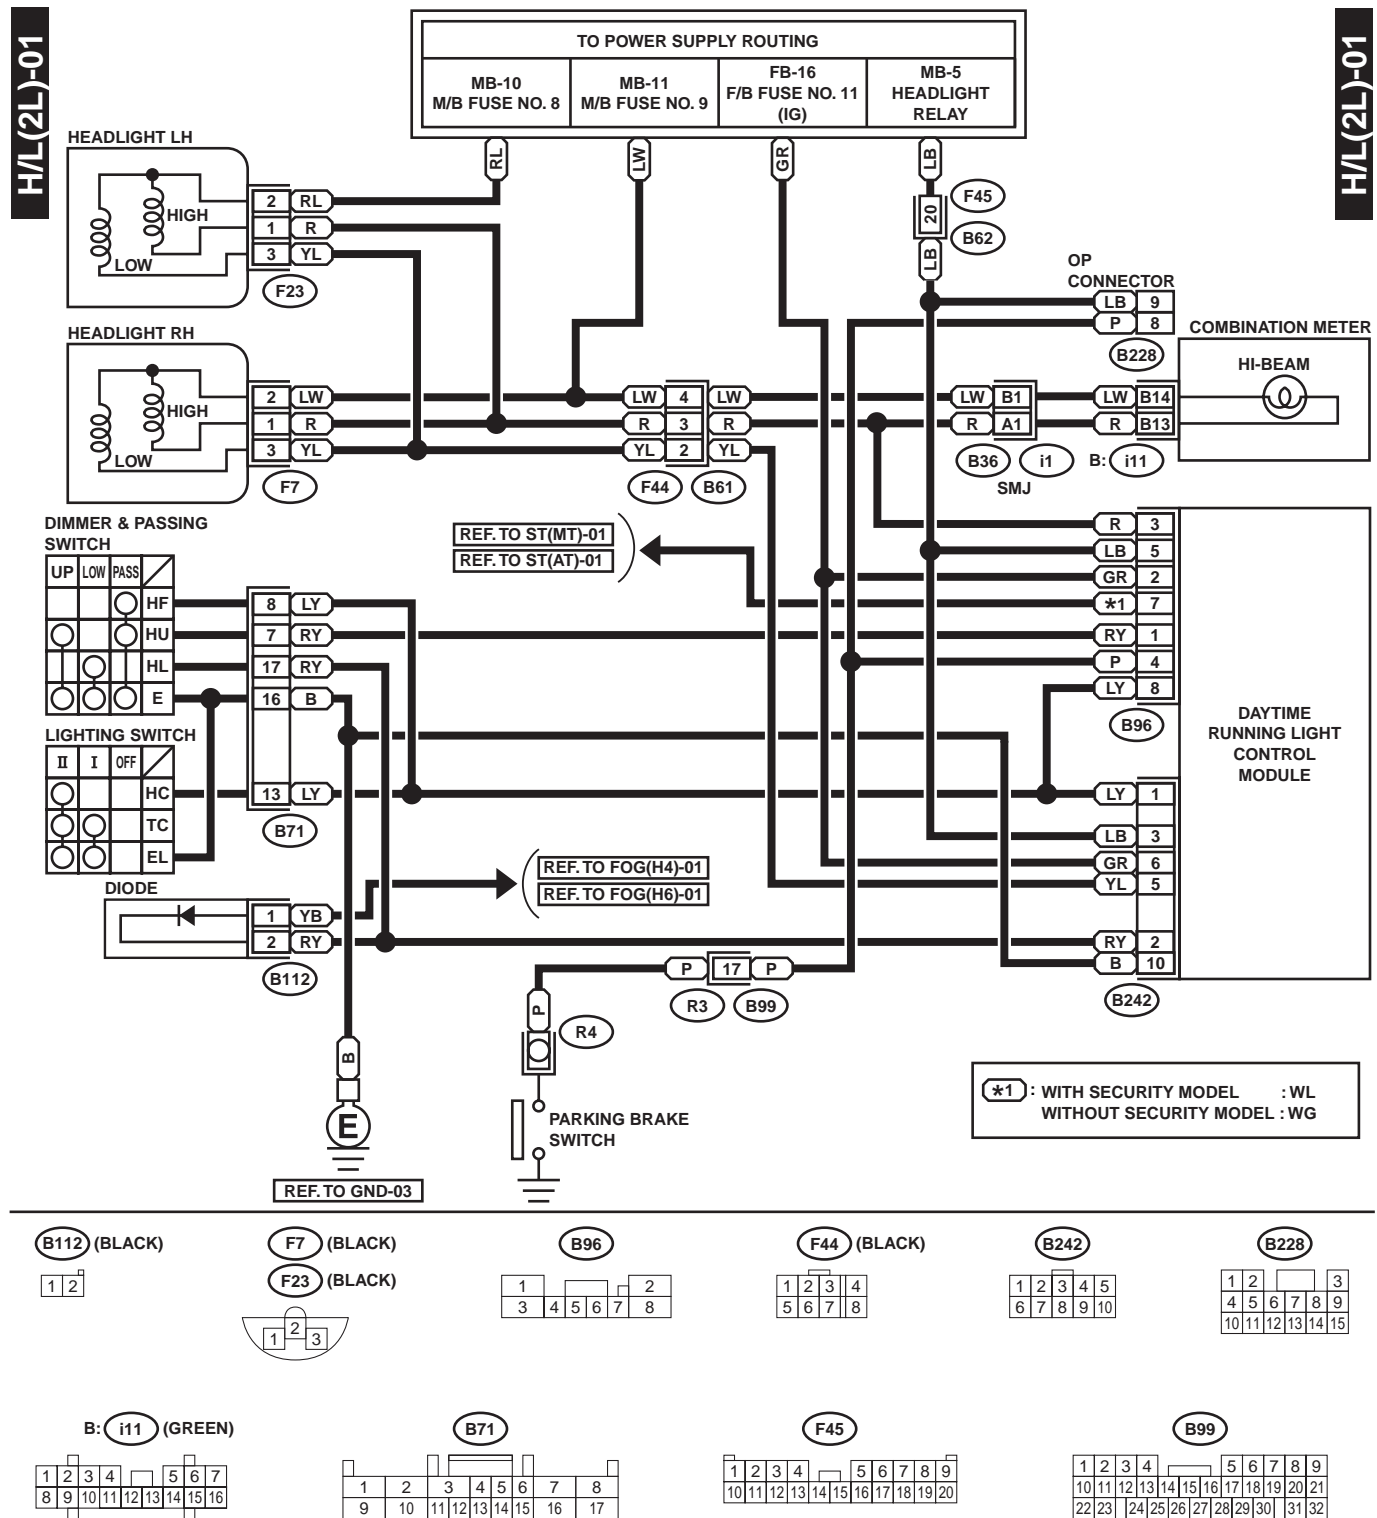

HEADLIGHT SYSTEM

WIRING SYSTEM

28. Headlight System

A: SCHEMATIC

1. 2-LIGHT MODEL

WI-01063