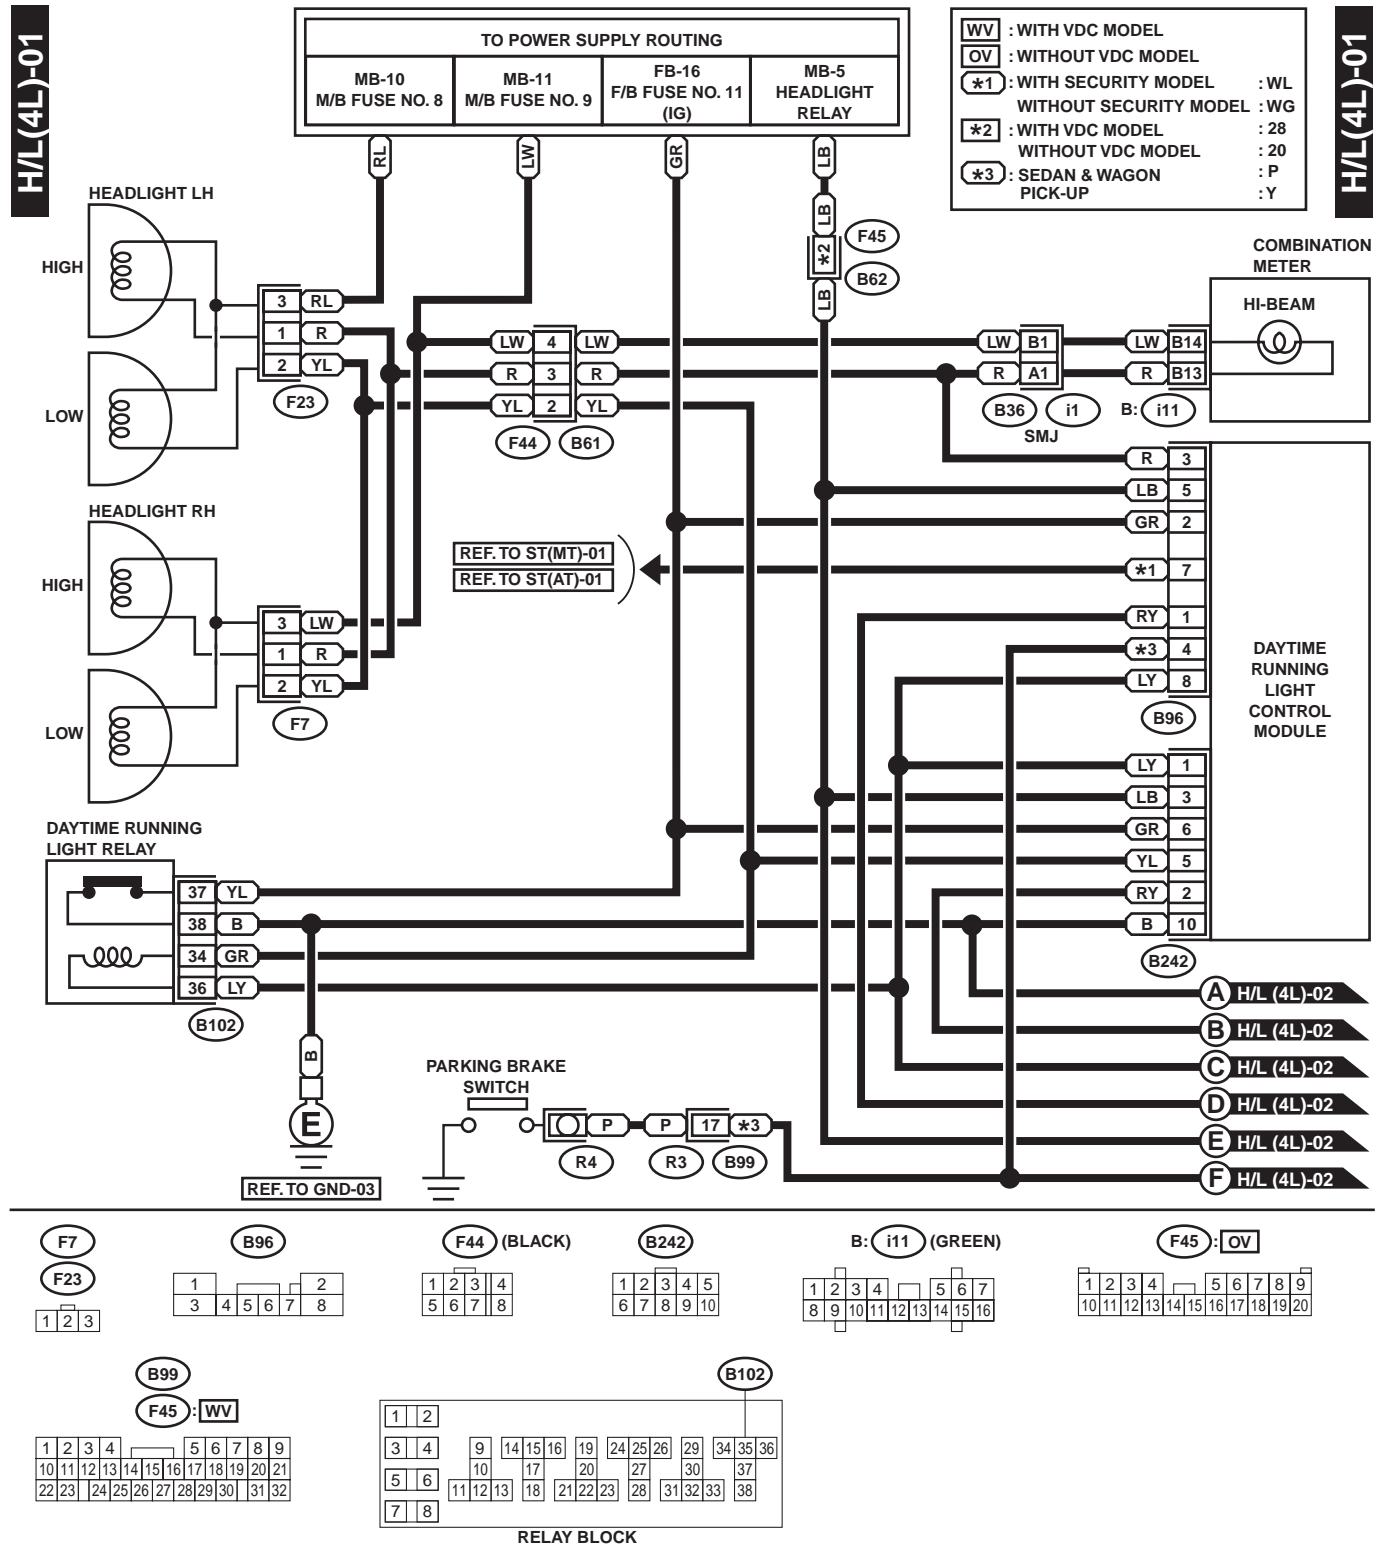

HEADLIGHT SYSTEM

WIRING SYSTEM

2. 4-LIGHT MODEL

WI-01064