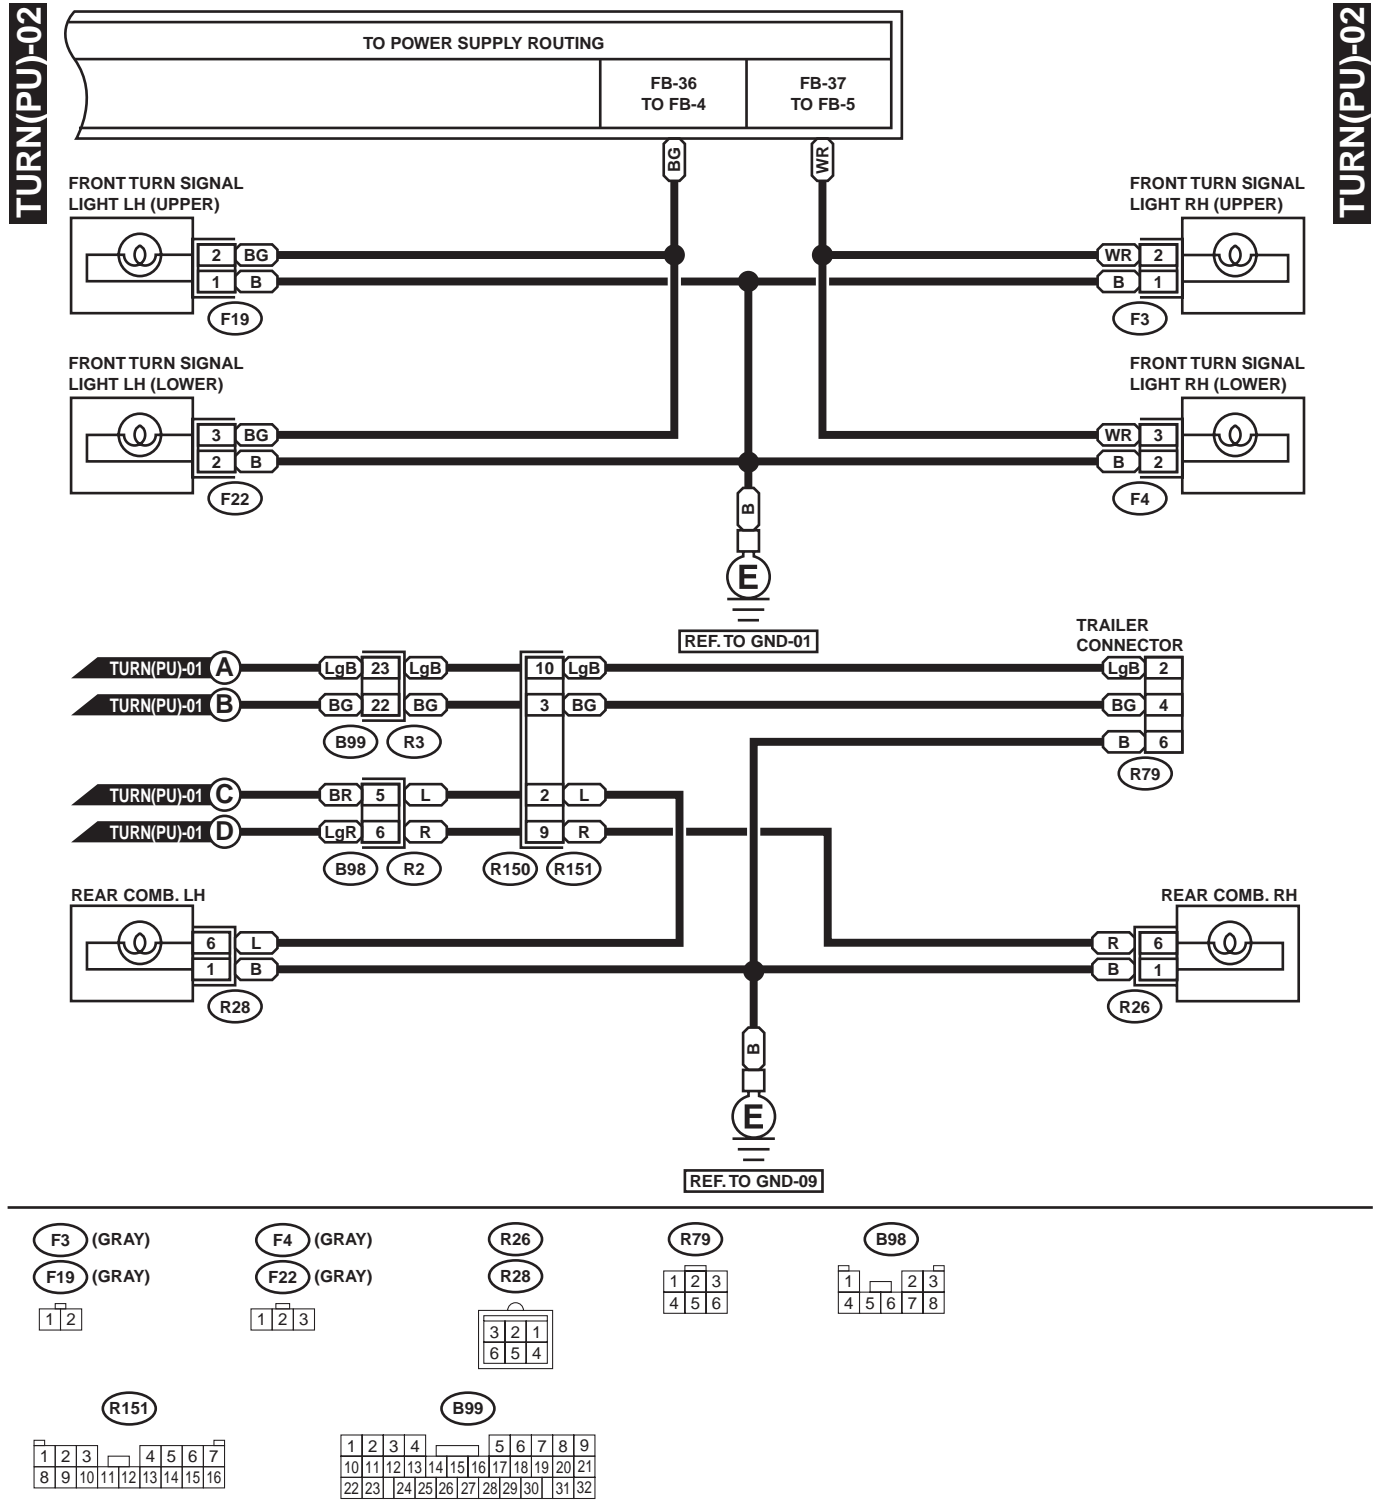

TURN SIGNAL LIGHT AND HAZARD LIGHT SYSTEM

WIRING SYSTEM

31. Turn Signal Light and Hazard Light System

A: SCHEMATIC

1. SEDAN & WAGON MODEL

WI-00664

TURN SIGNAL LIGHT AND HAZARD LIGHT SYSTEM

WIRING SYSTEM

WI-00665

TURN SIGNAL LIGHT AND HAZARD LIGHT SYSTEM

WIRING SYSTEM

2. PICK-UP MODEL

WI-00666

TURN SIGNAL LIGHT AND HAZARD LIGHT SYSTEM

WIRING SYSTEM

WI-00667