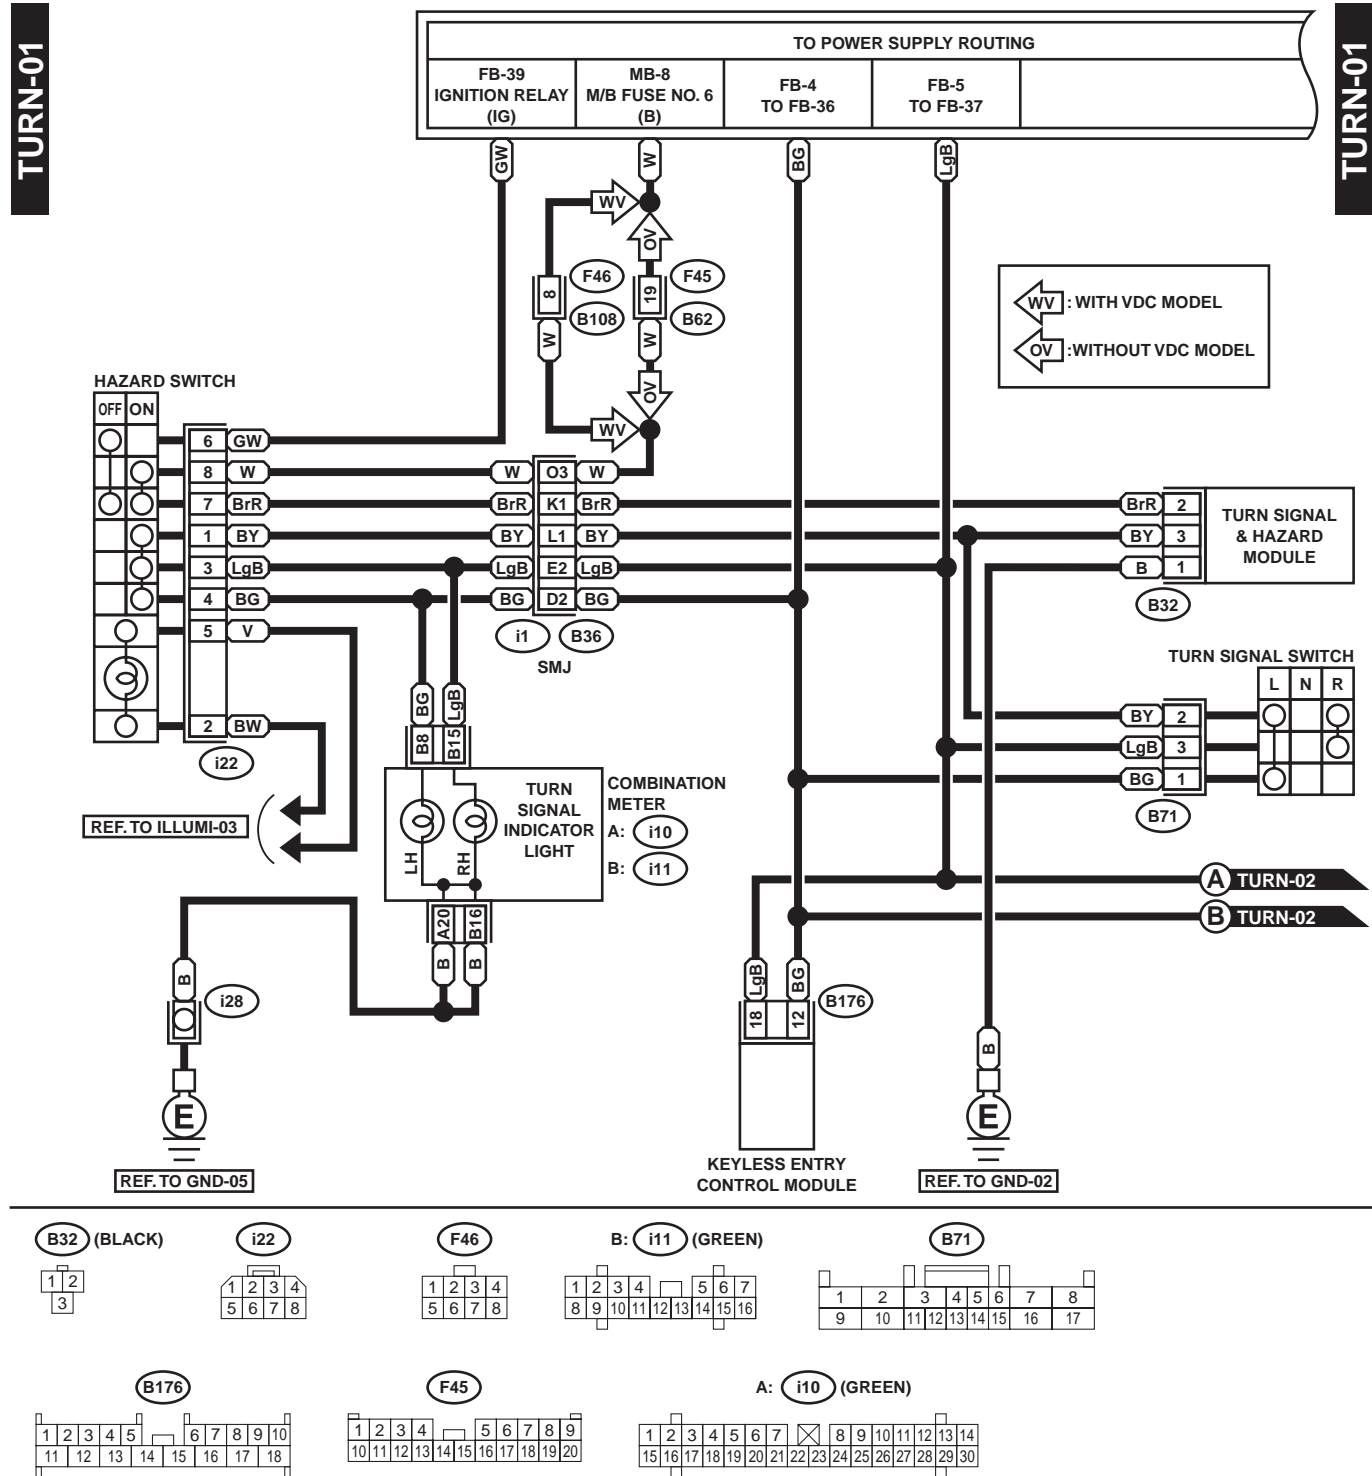

TURN SIGNAL LIGHT AND HAZARD LIGHT SYSTEM

WIRING SYSTEM

31. Turn Signal Light and Hazard Light System

A: SCHEMATIC

1. SEDAN & WAGON MODEL

WI-00664

TURN SIGNAL LIGHT AND HAZARD LIGHT SYSTEM

WIRING SYSTEM

WI-00665

TURN SIGNAL LIGHT AND HAZARD LIGHT SYSTEM

WIRING SYSTEM

2. PICK-UP MODEL

WI-00666

TURN SIGNAL LIGHT AND HAZARD LIGHT SYSTEM

WIRING SYSTEM

WI-00667