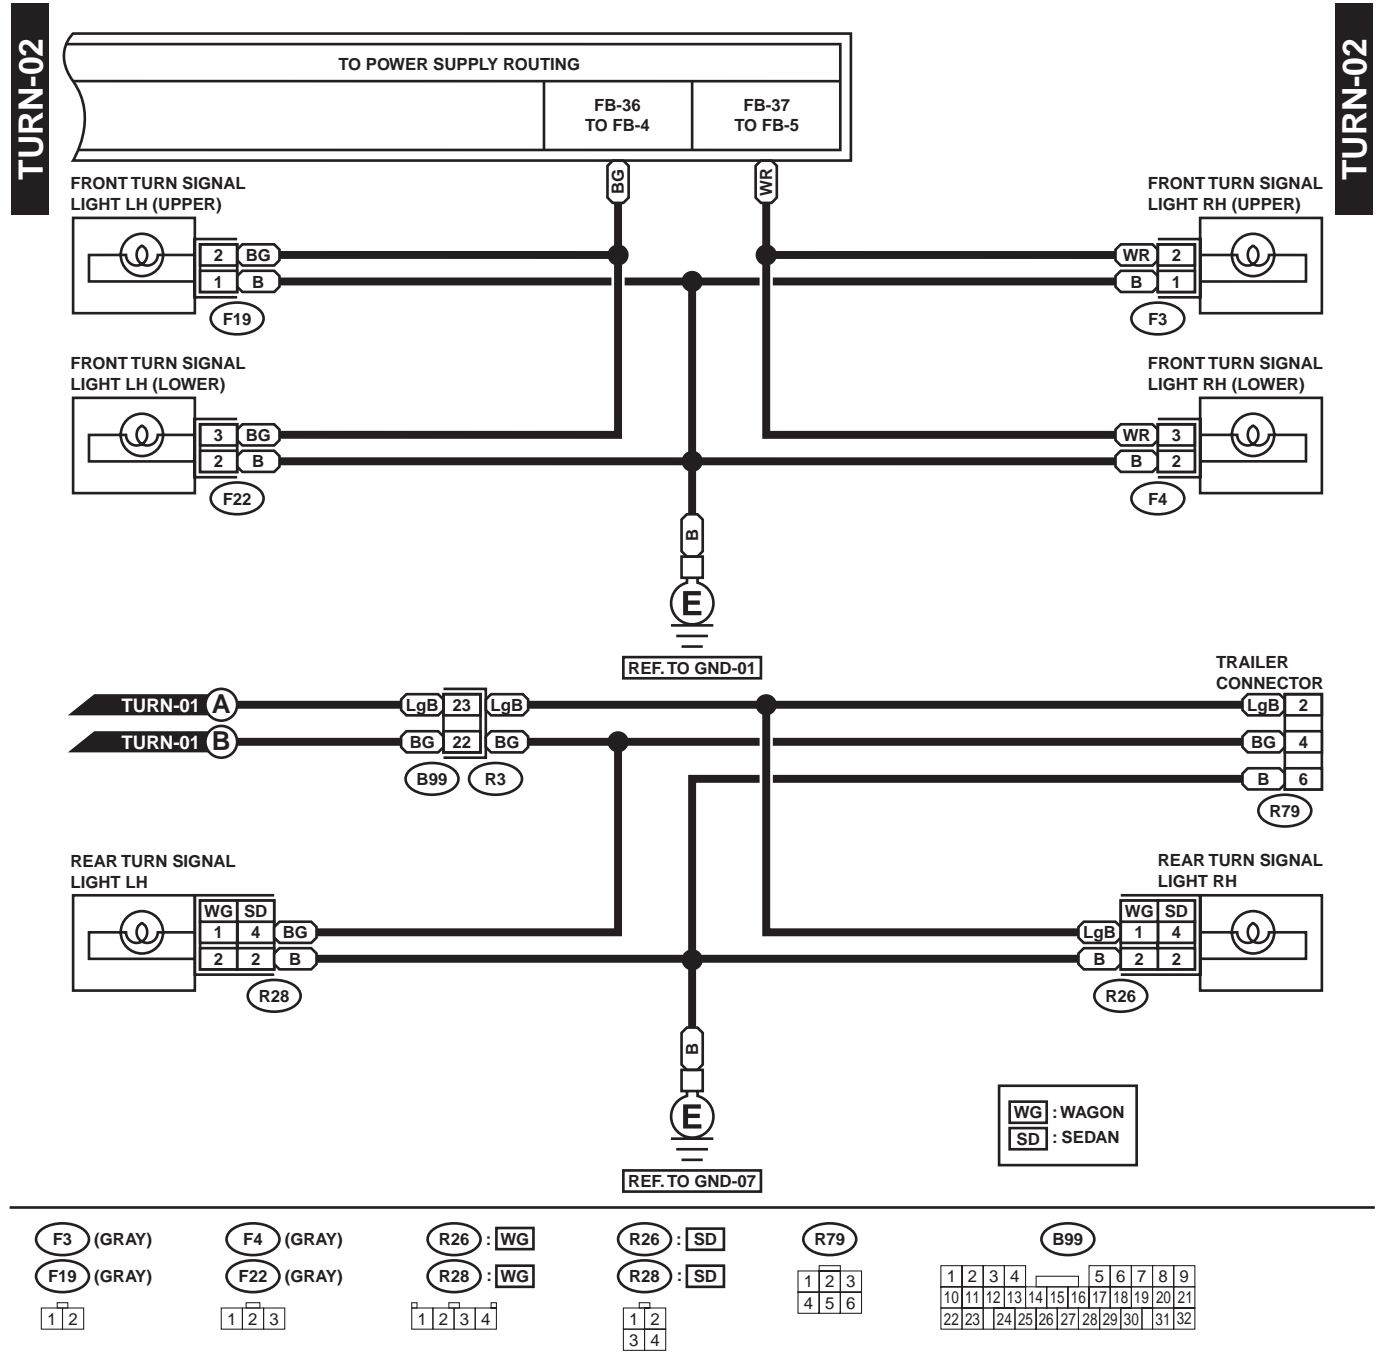

TURN SIGNAL LIGHT AND HAZARD LIGHT SYSTEM

WIRING SYSTEM

31. Turn Signal Light and Hazard Light System

A: SCHEMATIC

1. SEDAN & WAGON MODEL

WI-00664

TURN SIGNAL LIGHT AND HAZARD LIGHT SYSTEM

WIRING SYSTEM

WI-00665

TURN SIGNAL LIGHT AND HAZARD LIGHT SYSTEM

WIRING SYSTEM

2. PICK-UP MODEL

WI-00666

TURN SIGNAL LIGHT AND HAZARD LIGHT SYSTEM

WIRING SYSTEM

WI-00667