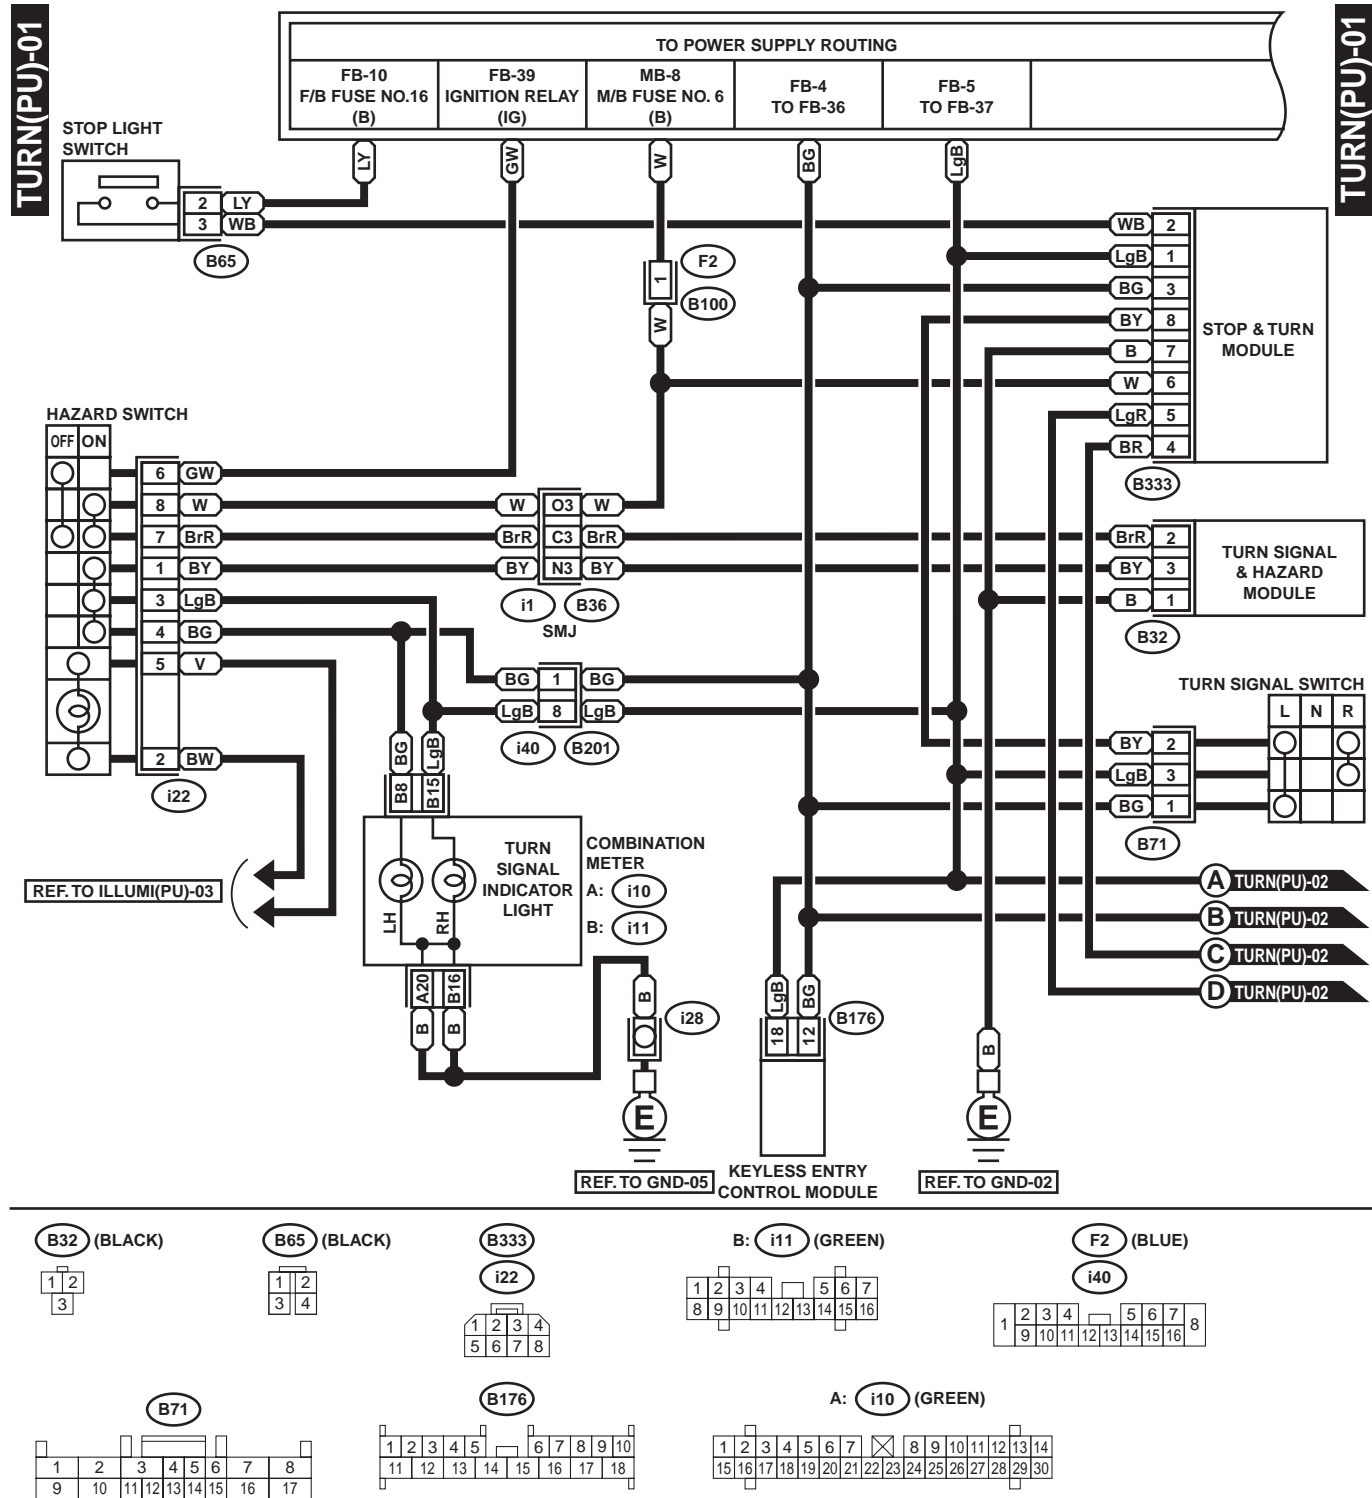

TURN SIGNAL LIGHT AND HAZARD LIGHT SYSTEM

WIRING SYSTEM

31. Turn Signal Light and Hazard Light System

A: SCHEMATIC

1. SEDAN & WAGON MODEL

WI-00664

TURN SIGNAL LIGHT AND HAZARD LIGHT SYSTEM

WIRING SYSTEM

WI-00665

TURN SIGNAL LIGHT AND HAZARD LIGHT SYSTEM

WIRING SYSTEM

2. PICK-UP MODEL

WI-00666

TURN SIGNAL LIGHT AND HAZARD LIGHT SYSTEM

WIRING SYSTEM

WI-00667