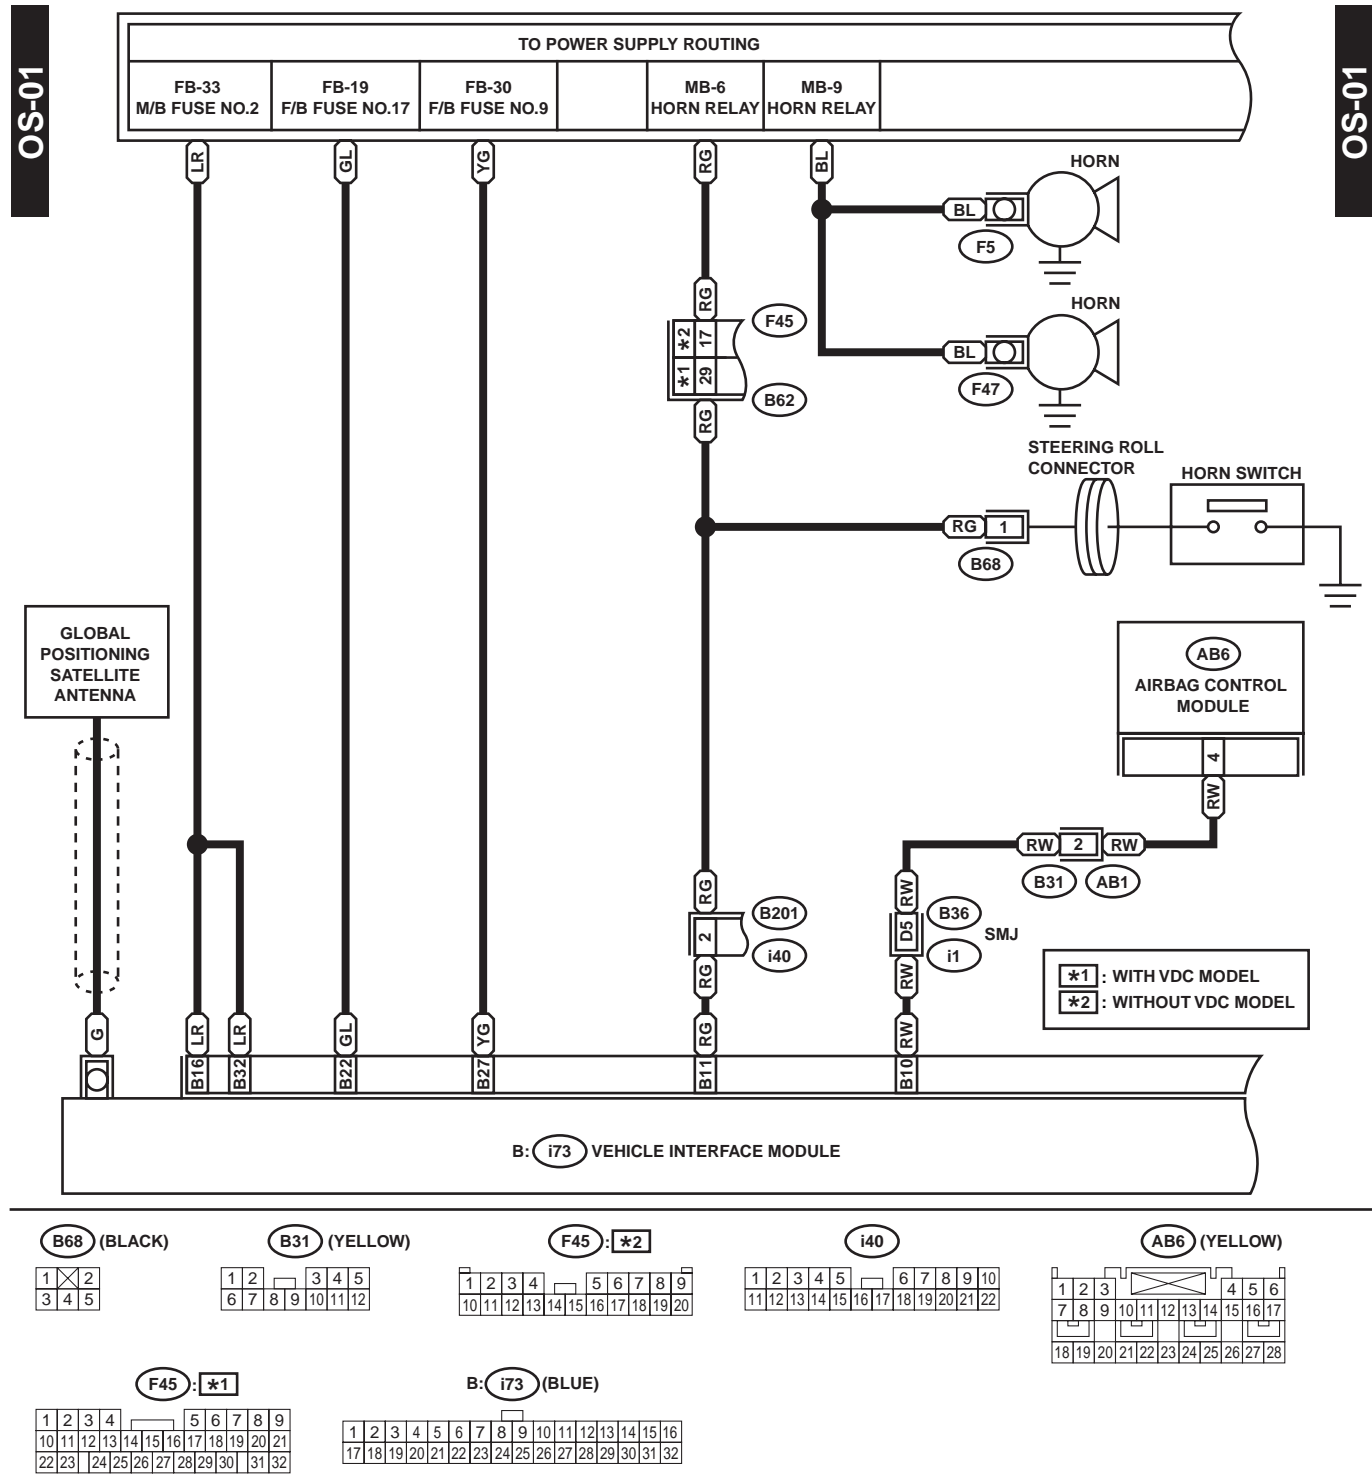

ONSTAR SYSTEM

WIRING SYSTEM

34. Onstar System

A: SCHEMATIC

WI-00670

ONSTAR SYSTEM

WIRING SYSTEM

ONSTAR SYSTEM

WIRING SYSTEM

WI-00672

ONSTAR SYSTEM

WIRING SYSTEM

WI-00673