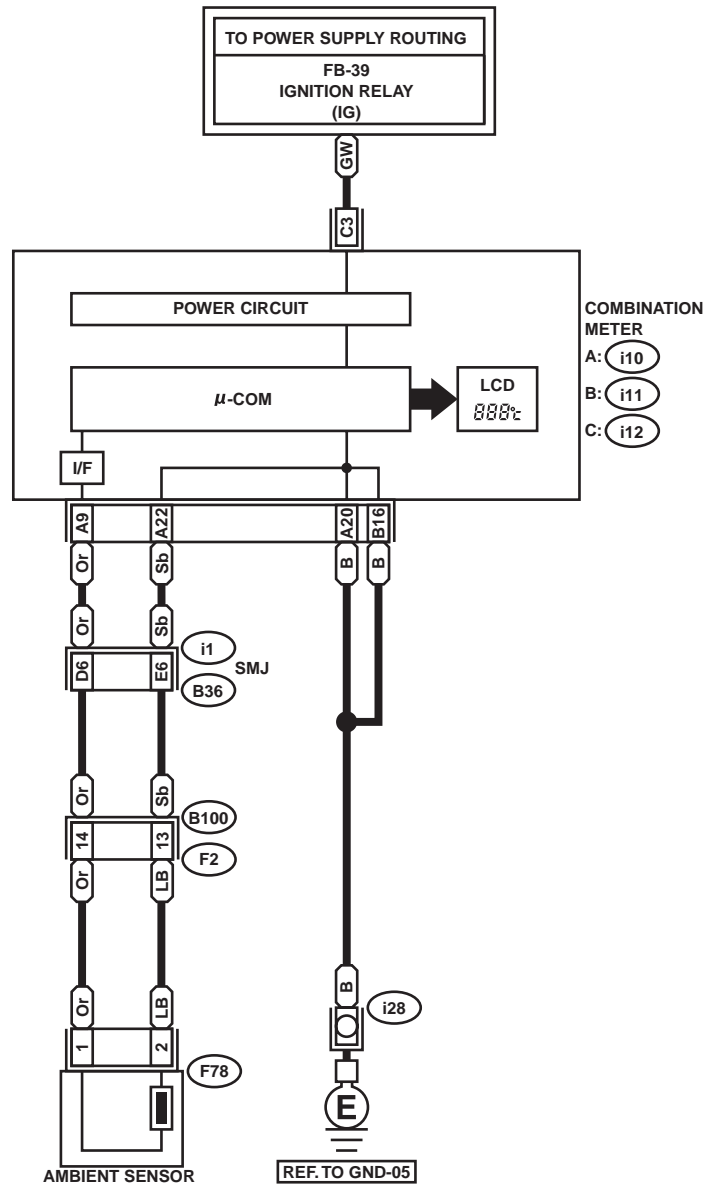

OUTSIDE TEMPERATURE DISPLAY SYSTEM

WIRING SYSTEM

35. Outside Temperature Display System

A: SCHEMATIC

O/TEMP-01

O/TEMP-01

WI-00674

WI-182