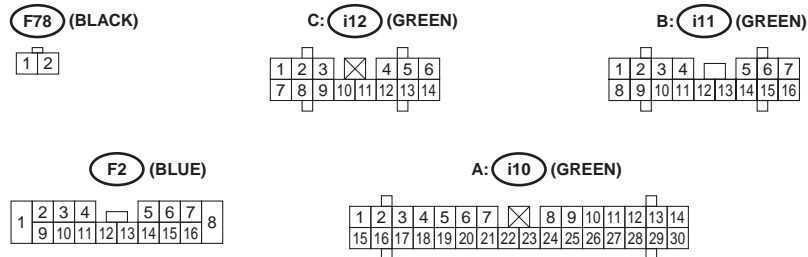

OUTSIDE TEMPERATURE DISPLAY SYSTEM

WIRING SYSTEM

35. Outside Temperature Display System

A: SCHEMATIC

O/TEMP-01

O/TEMP-01

WI-00674

WI-182