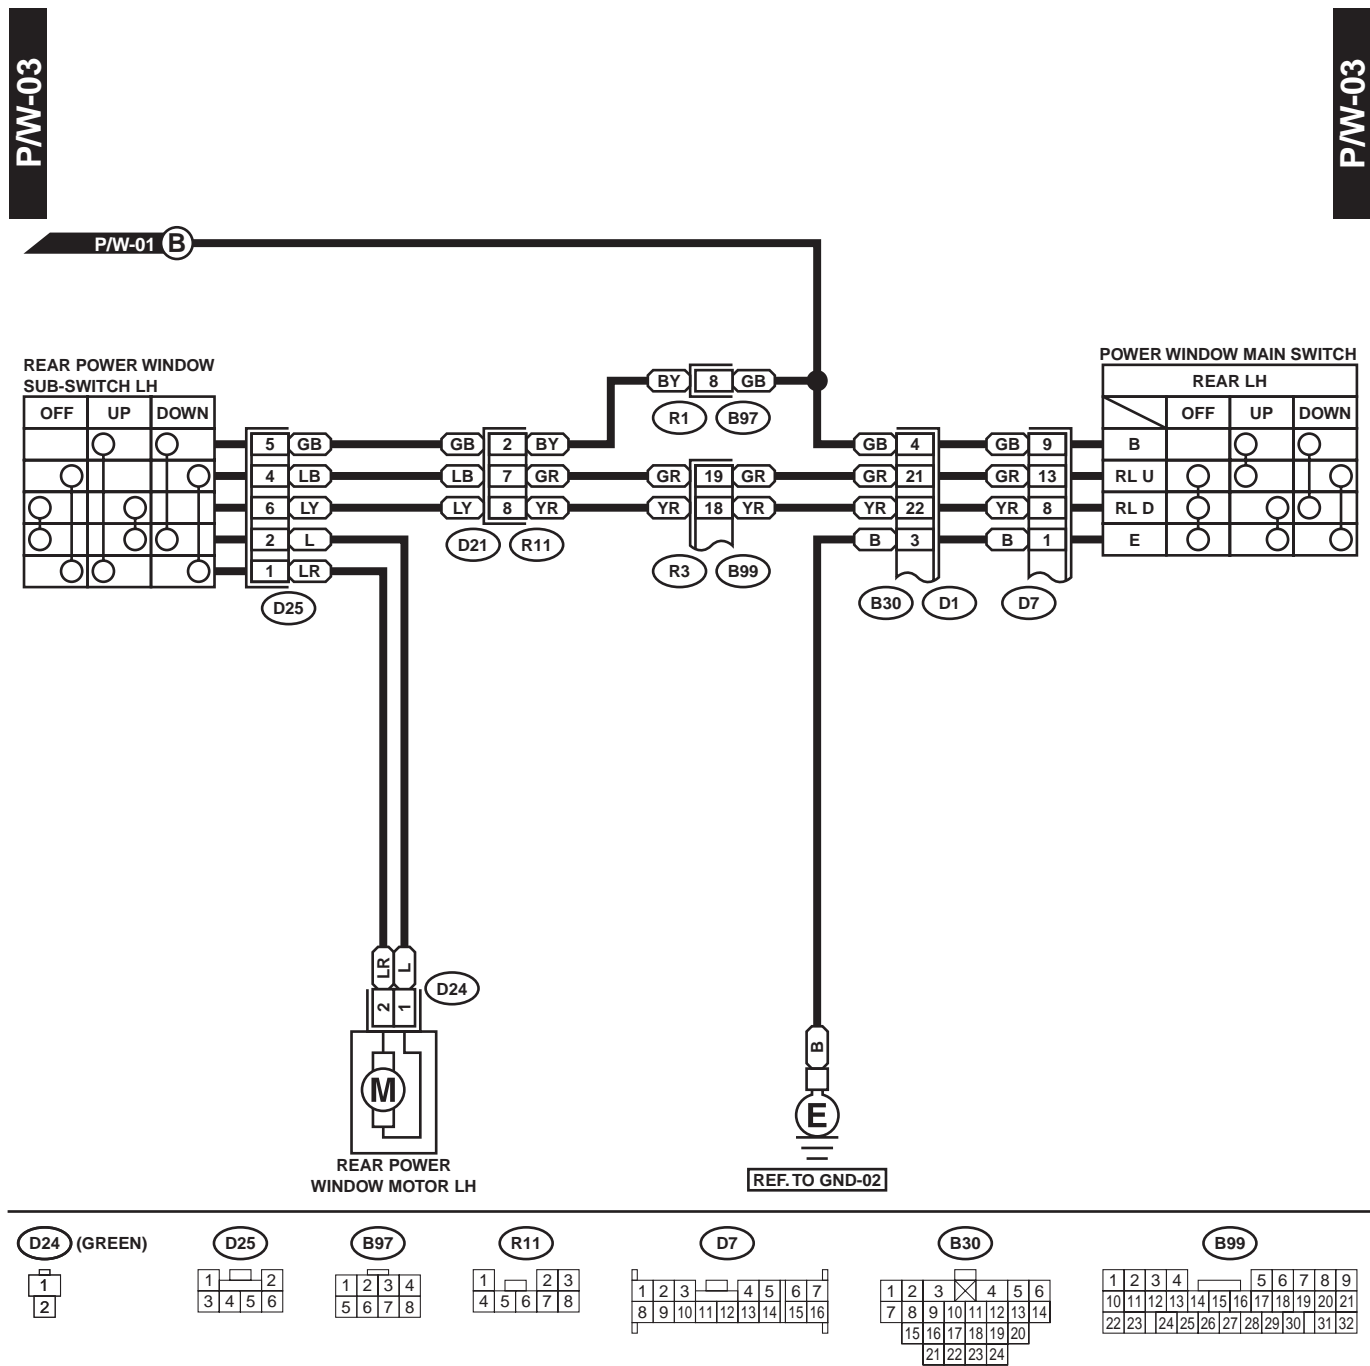

POWER WINDOW SYSTEM

WIRING SYSTEM

38.Power Window System

A: SCHEMATIC

WI-00677

POWER WINDOW SYSTEM

WIRING SYSTEM

WI-00678

POWER WINDOW SYSTEM

WIRING SYSTEM

WI-00679

POWER WINDOW SYSTEM

WIRING SYSTEM

WI-00680