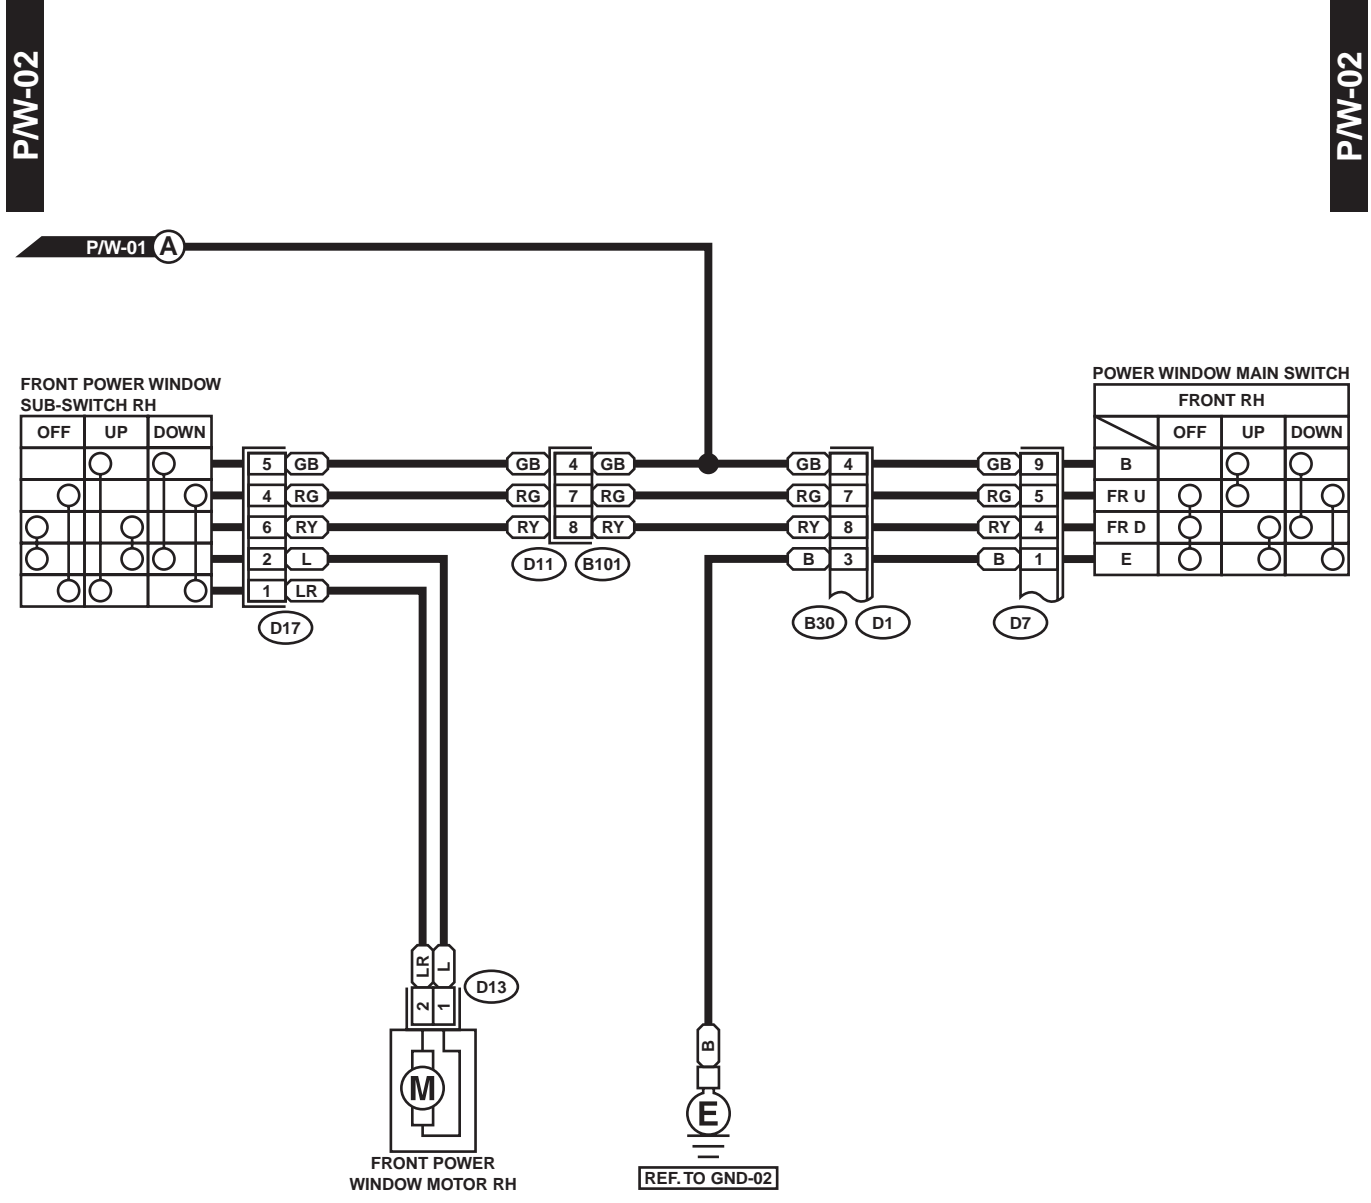

POWER WINDOW SYSTEM

WIRING SYSTEM

38.Power Window System

A: SCHEMATIC

WI-00677

POWER WINDOW SYSTEM

WIRING SYSTEM

WI-00678

POWER WINDOW SYSTEM

WIRING SYSTEM

WI-00679

POWER WINDOW SYSTEM

WIRING SYSTEM

WI-00680