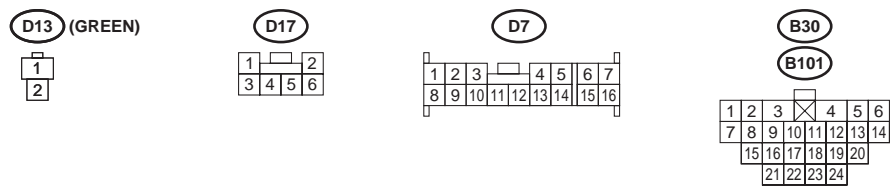

POWER WINDOW SYSTEM

WIRING SYSTEM

38.Power Window System

A: SCHEMATIC

WI-00677

POWER WINDOW SYSTEM

WIRING SYSTEM

WI-00678