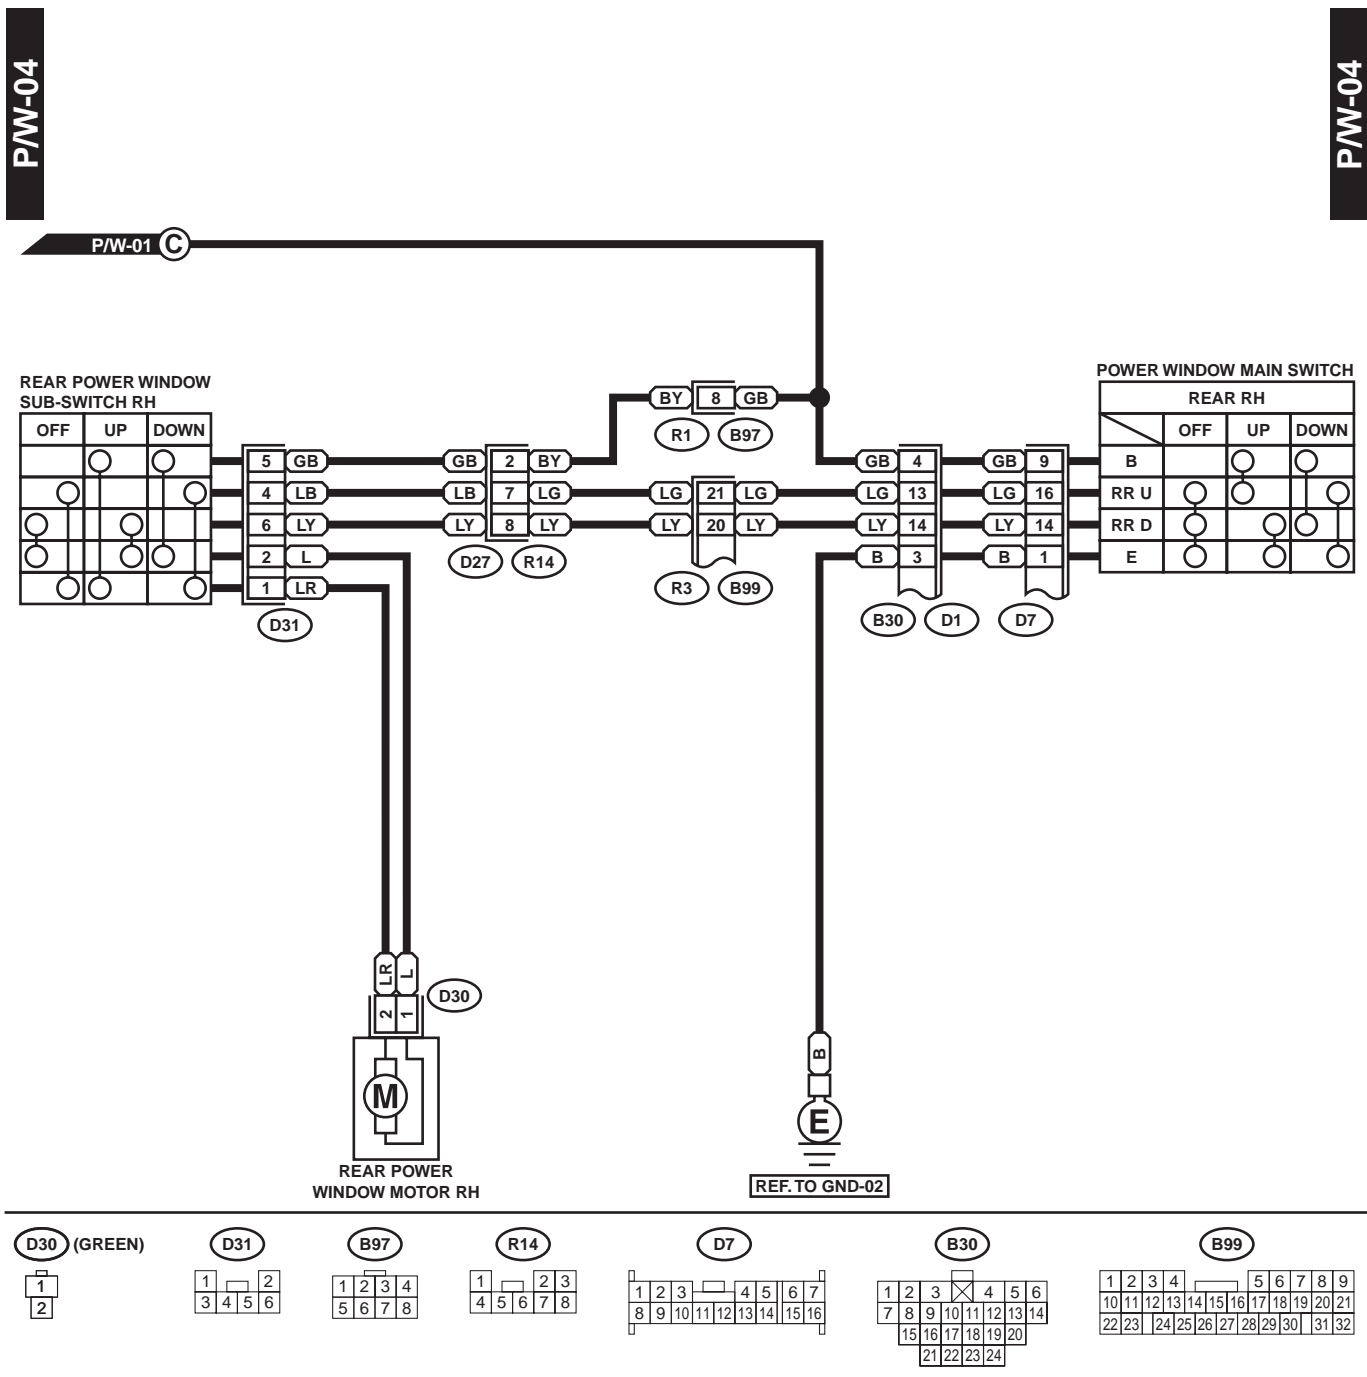

POWER WINDOW SYSTEM

WIRING SYSTEM

38.Power Window System

A: SCHEMATIC

WI-00677

POWER WINDOW SYSTEM

WIRING SYSTEM

WI-00678

POWER WINDOW SYSTEM

WIRING SYSTEM

WI-00679

POWER WINDOW SYSTEM

WIRING SYSTEM

WI-00680