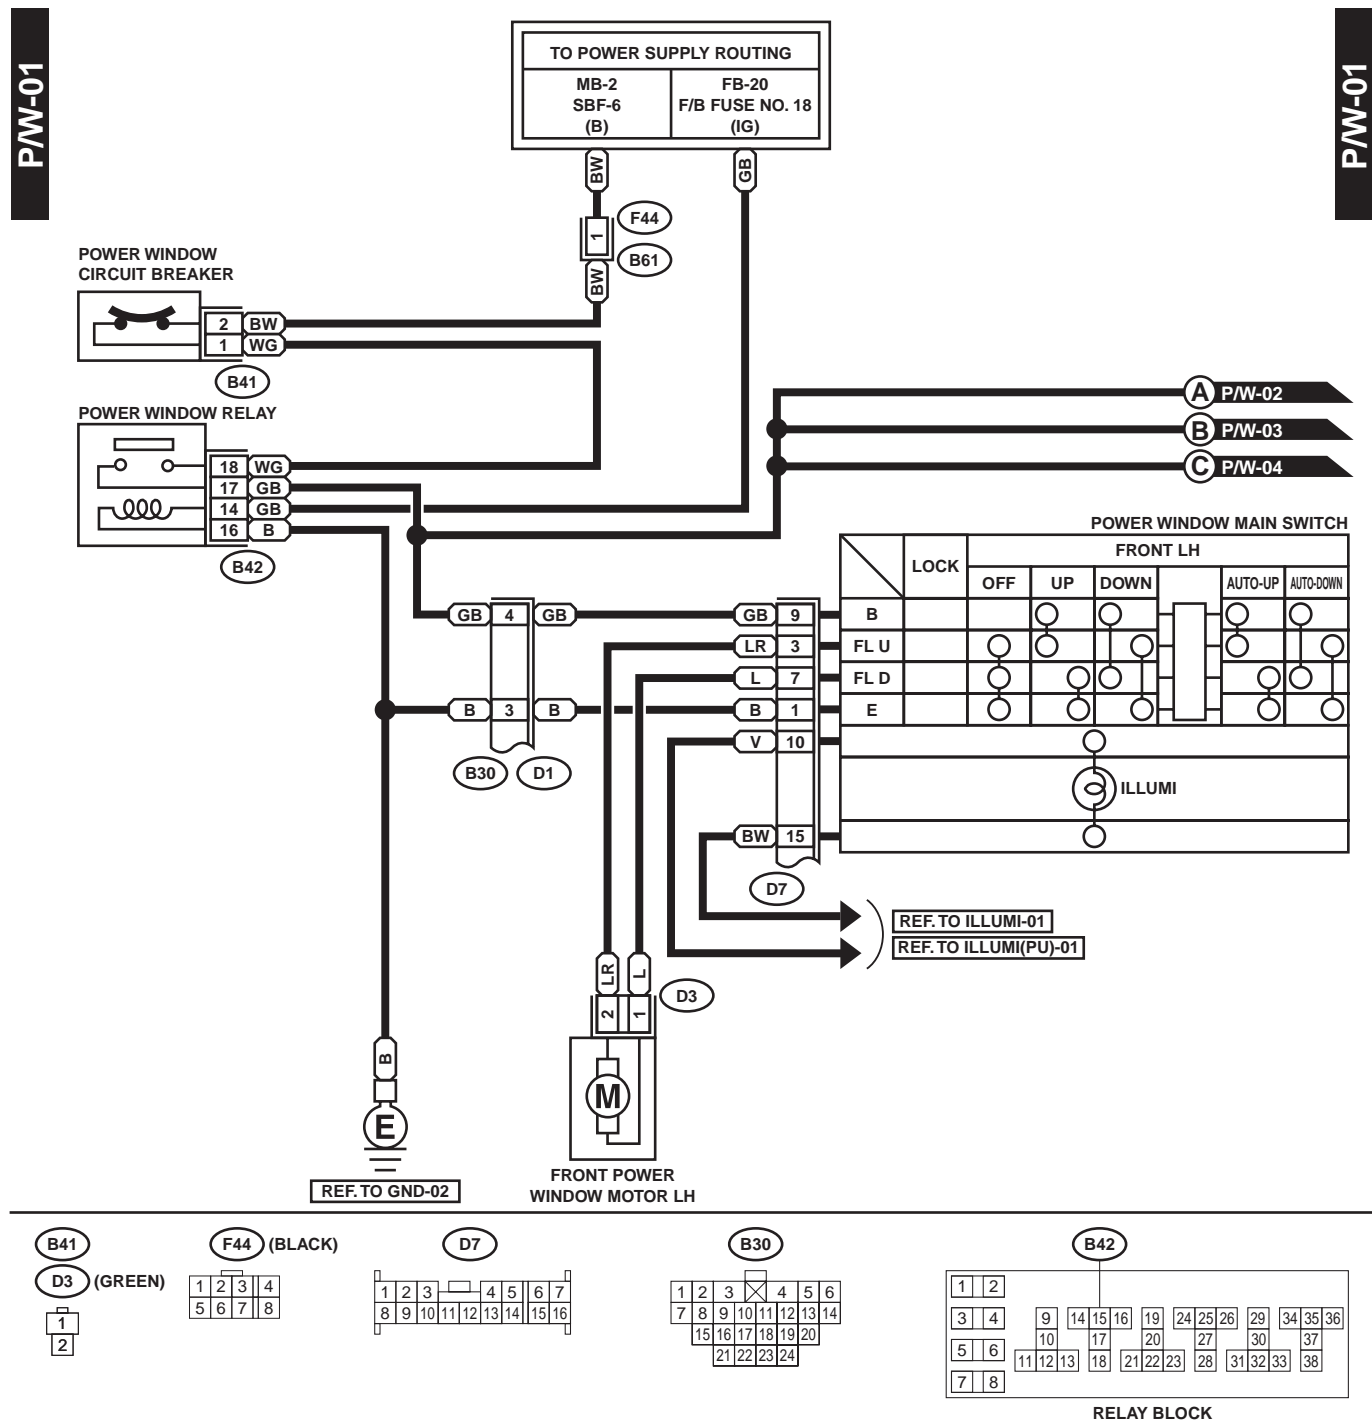

POWER WINDOW SYSTEM

WIRING SYSTEM

38.Power Window System

A: SCHEMATIC

WI-00677

POWER WINDOW SYSTEM

WIRING SYSTEM

WI-00678

POWER WINDOW SYSTEM

WIRING SYSTEM

WI-00679

POWER WINDOW SYSTEM

WIRING SYSTEM

WI-00680