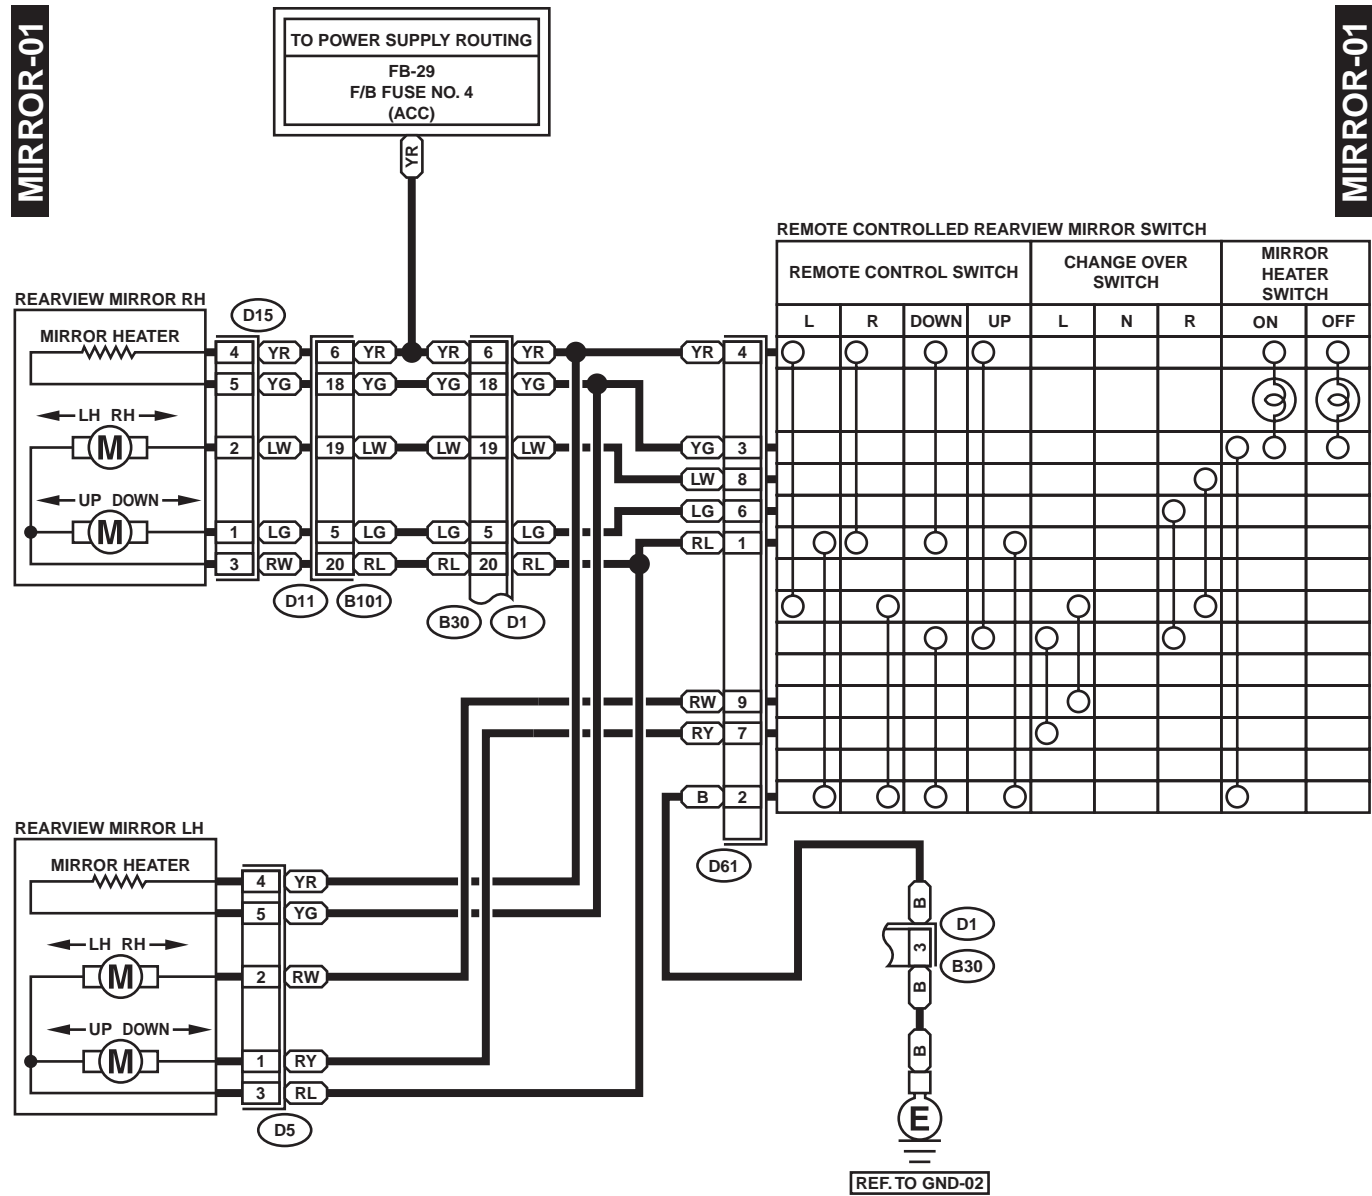

REMOTE CONTROLLED REARVIEW MIRROR SYSTEM

WIRING SYSTEM

42.Remote Controlled Rearview Mirror System

A: SCHEMATIC

WI-00686