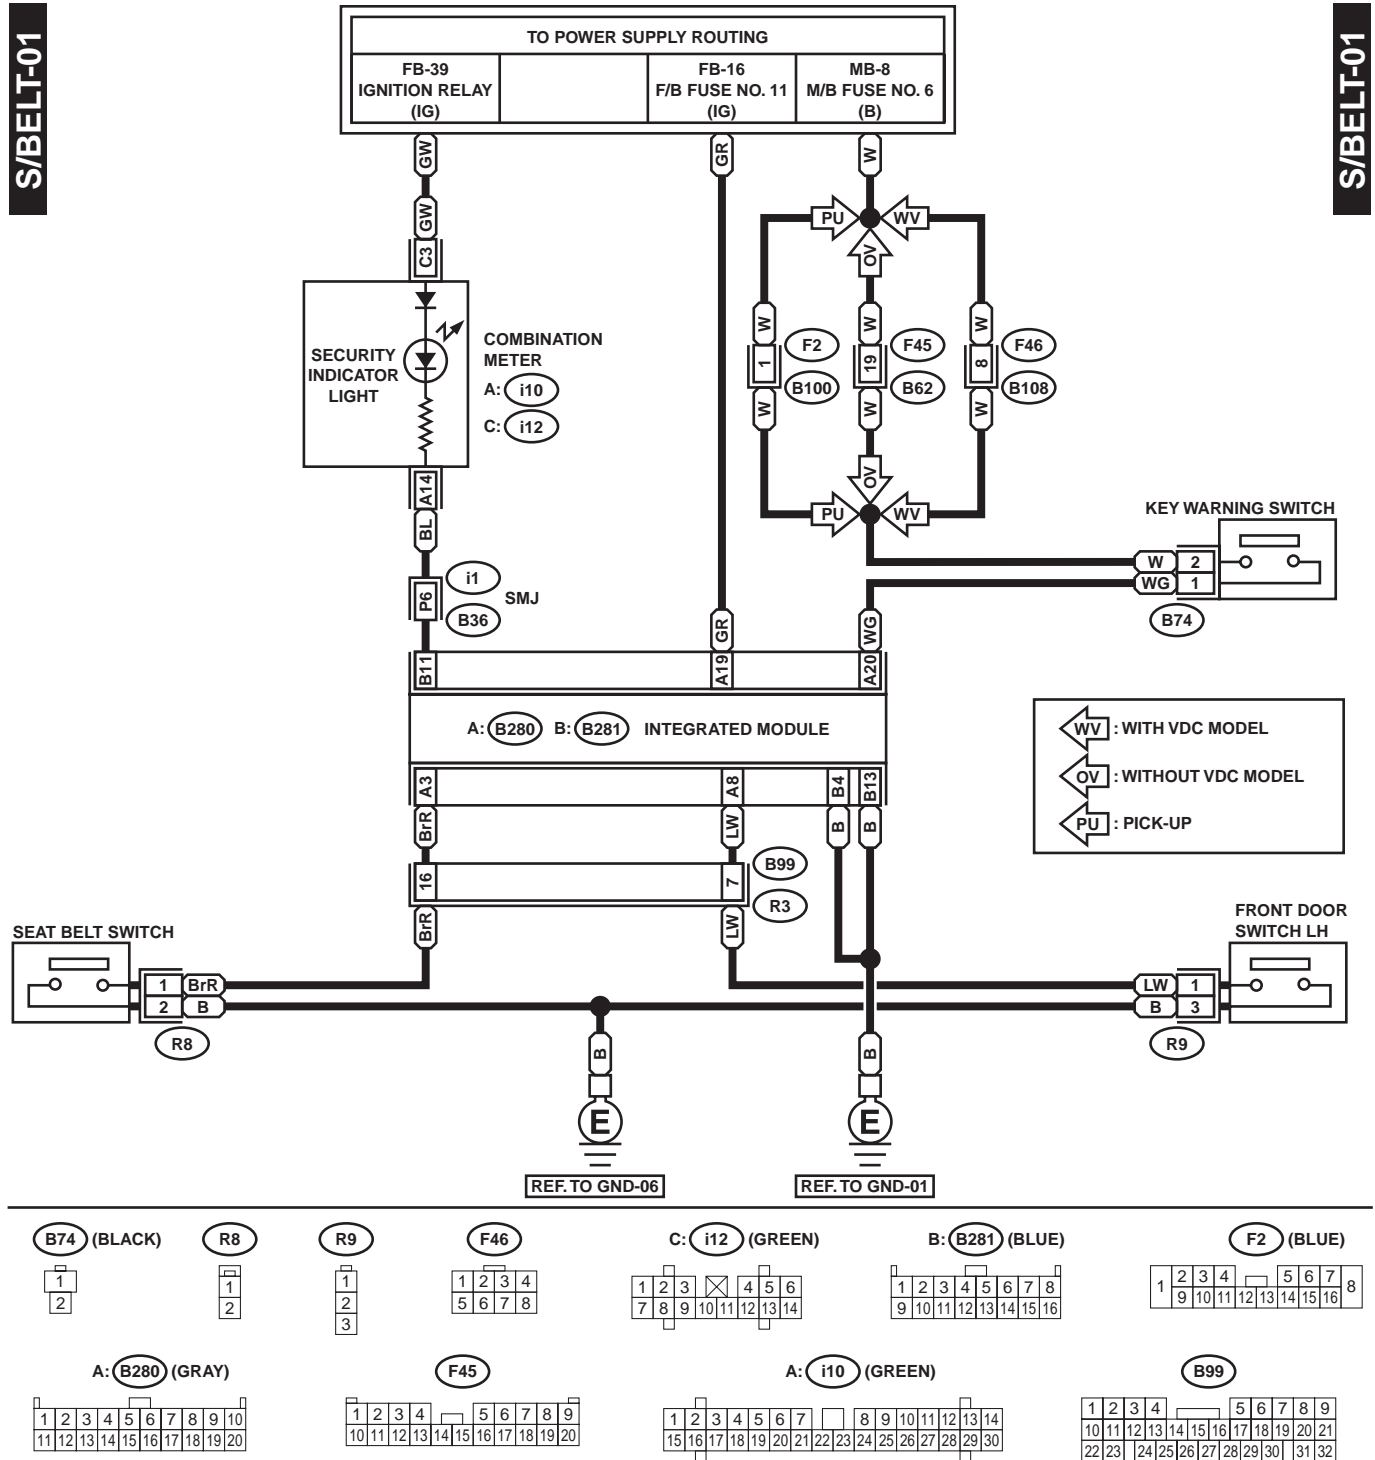

# SEAT BELT WARNING SYSTEM

WIRING SYSTEM

## 43. Seat Belt Warning System

### A: SCHEMATIC

WI-00687