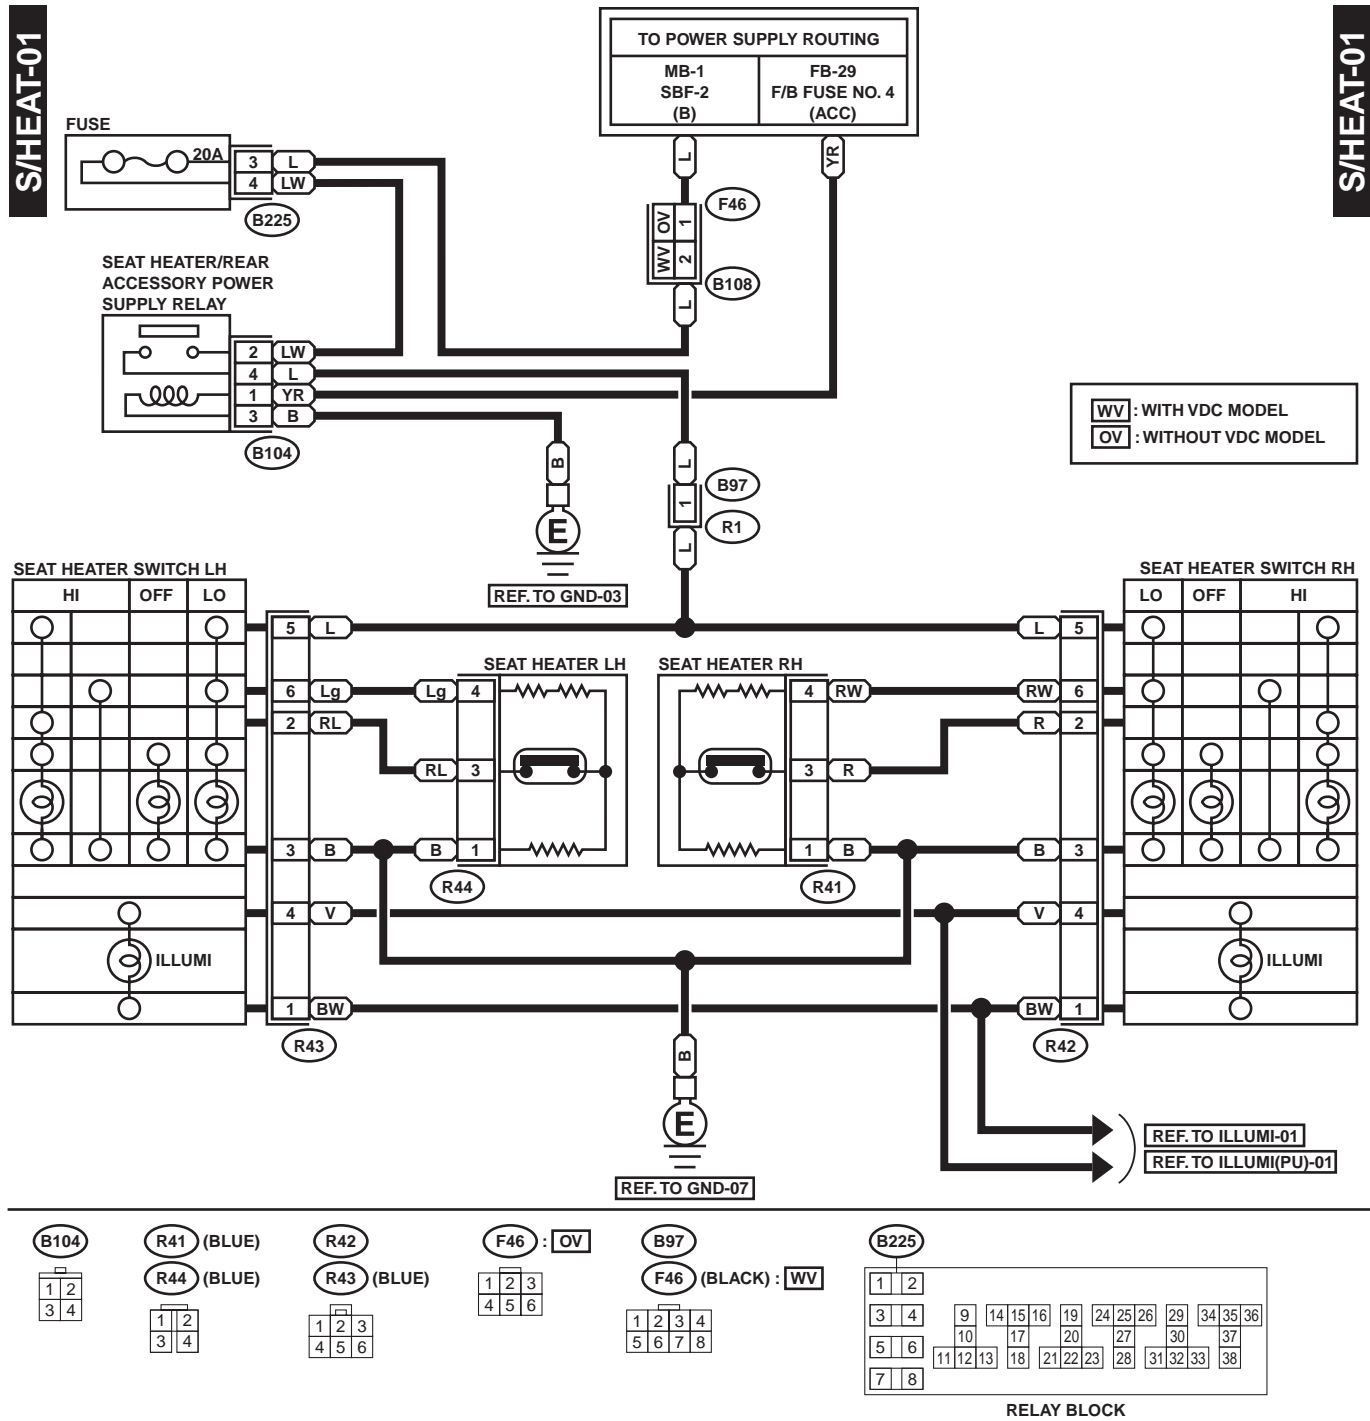

# SEAT HEATER SYSTEM

WIRING SYSTEM

## 44. Seat Heater System

### A: SCHEMATIC

WI-00688

## SEAT HEATER SYSTEM

WIRING SYSTEM

---

MEMO: