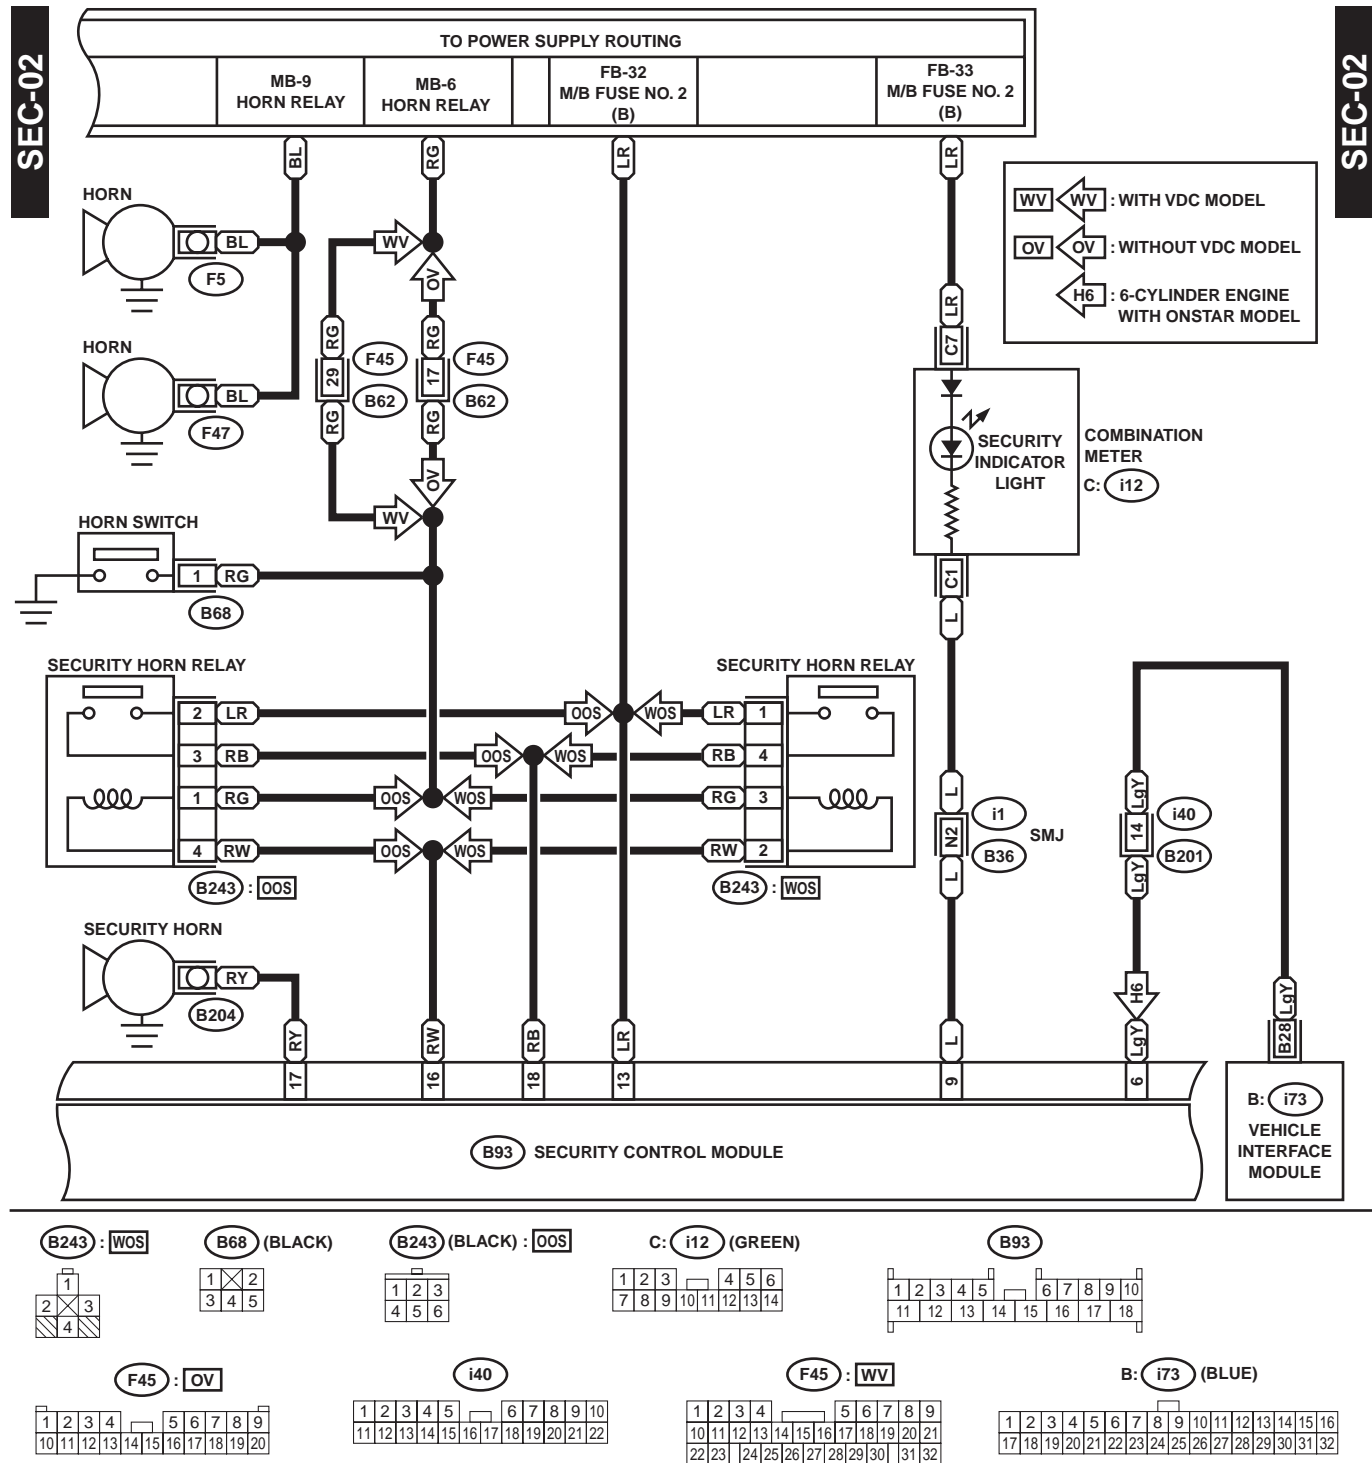

SECURITY SYSTEM

WIRING SYSTEM

45.Security System

A: SCHEMATIC

WI-00689

SECURITY SYSTEM

WIRING SYSTEM

WI-00690

SECURITY SYSTEM

WIRING SYSTEM

WI-00691

SECURITY SYSTEM

WIRING SYSTEM

MEMO:

WI-203