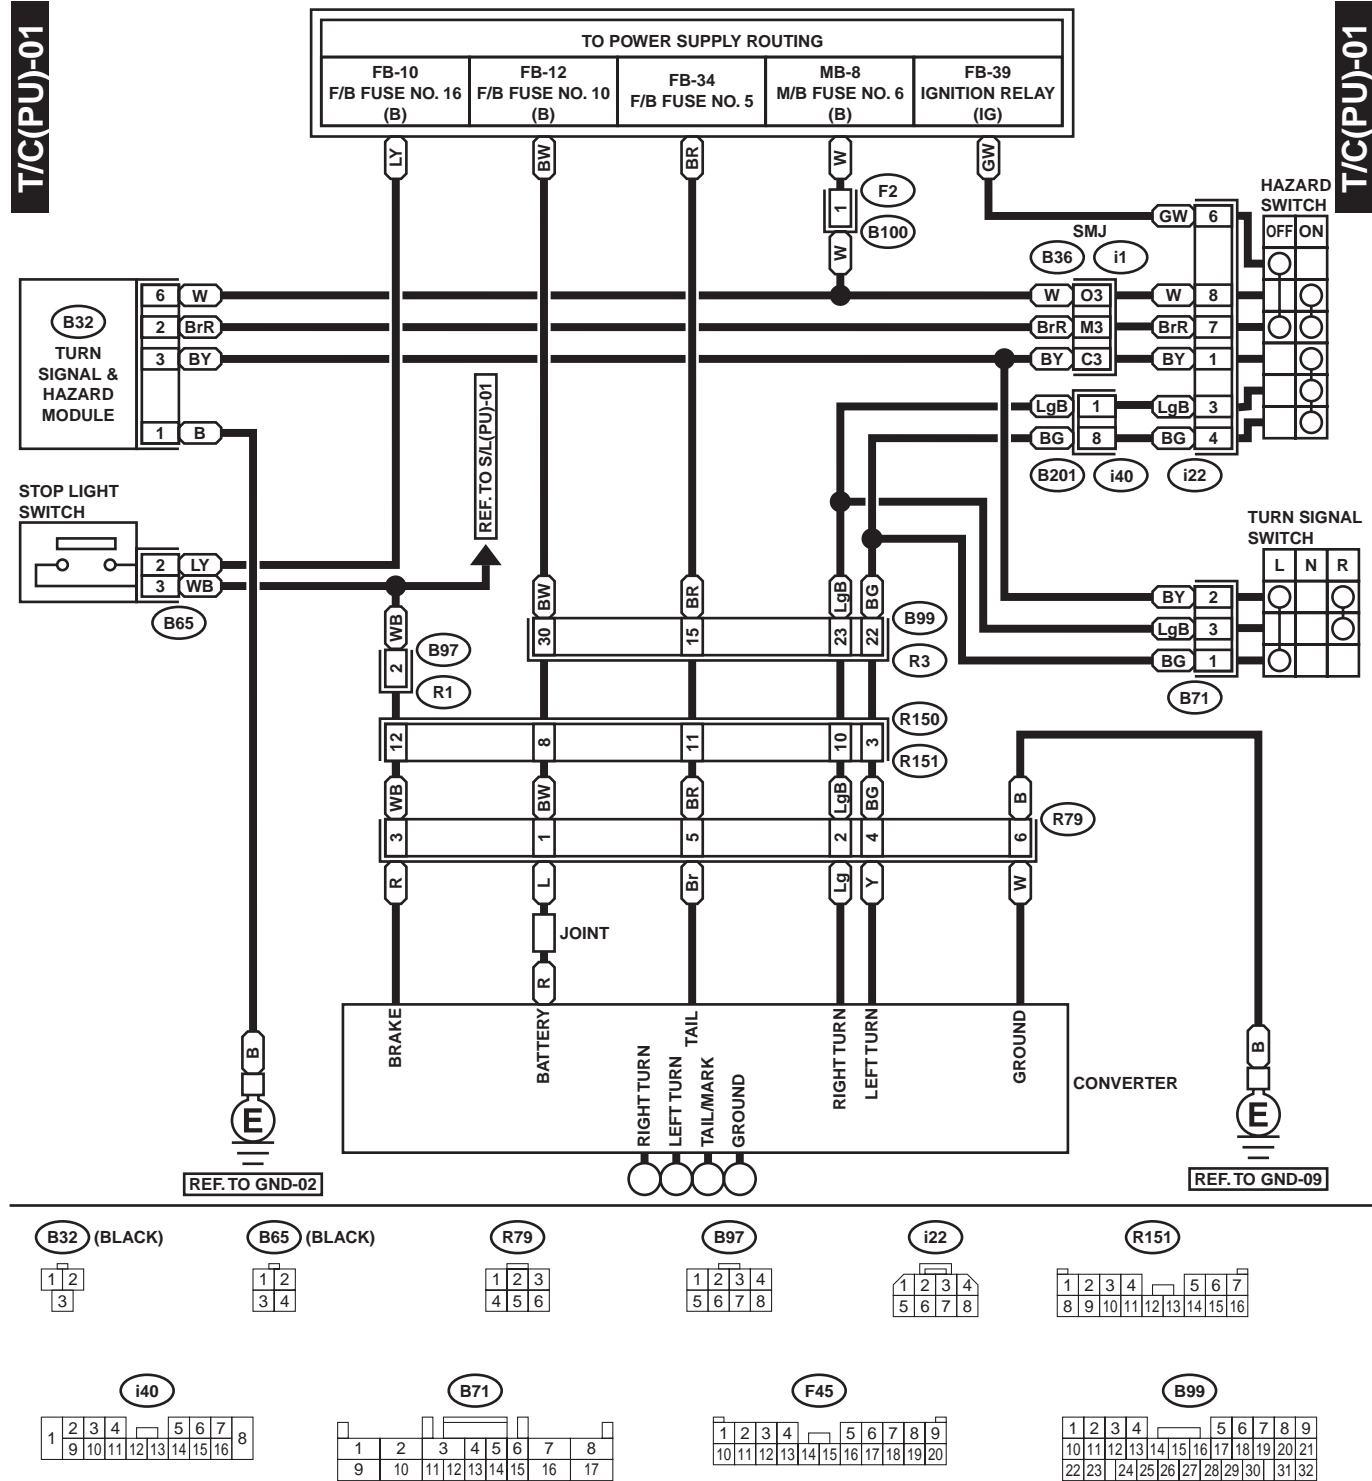

TRAILER WIRE HARNESS (OPTION)

WIRING SYSTEM

48.Trailer Wire Harness (Option)

A: SCHEMATIC

1. SEDAN & WAGON MODEL

WI-00697

TRAILER WIRE HARNESS (OPTION)

WIRING SYSTEM

2. PICK-UP MODEL

WI-00698