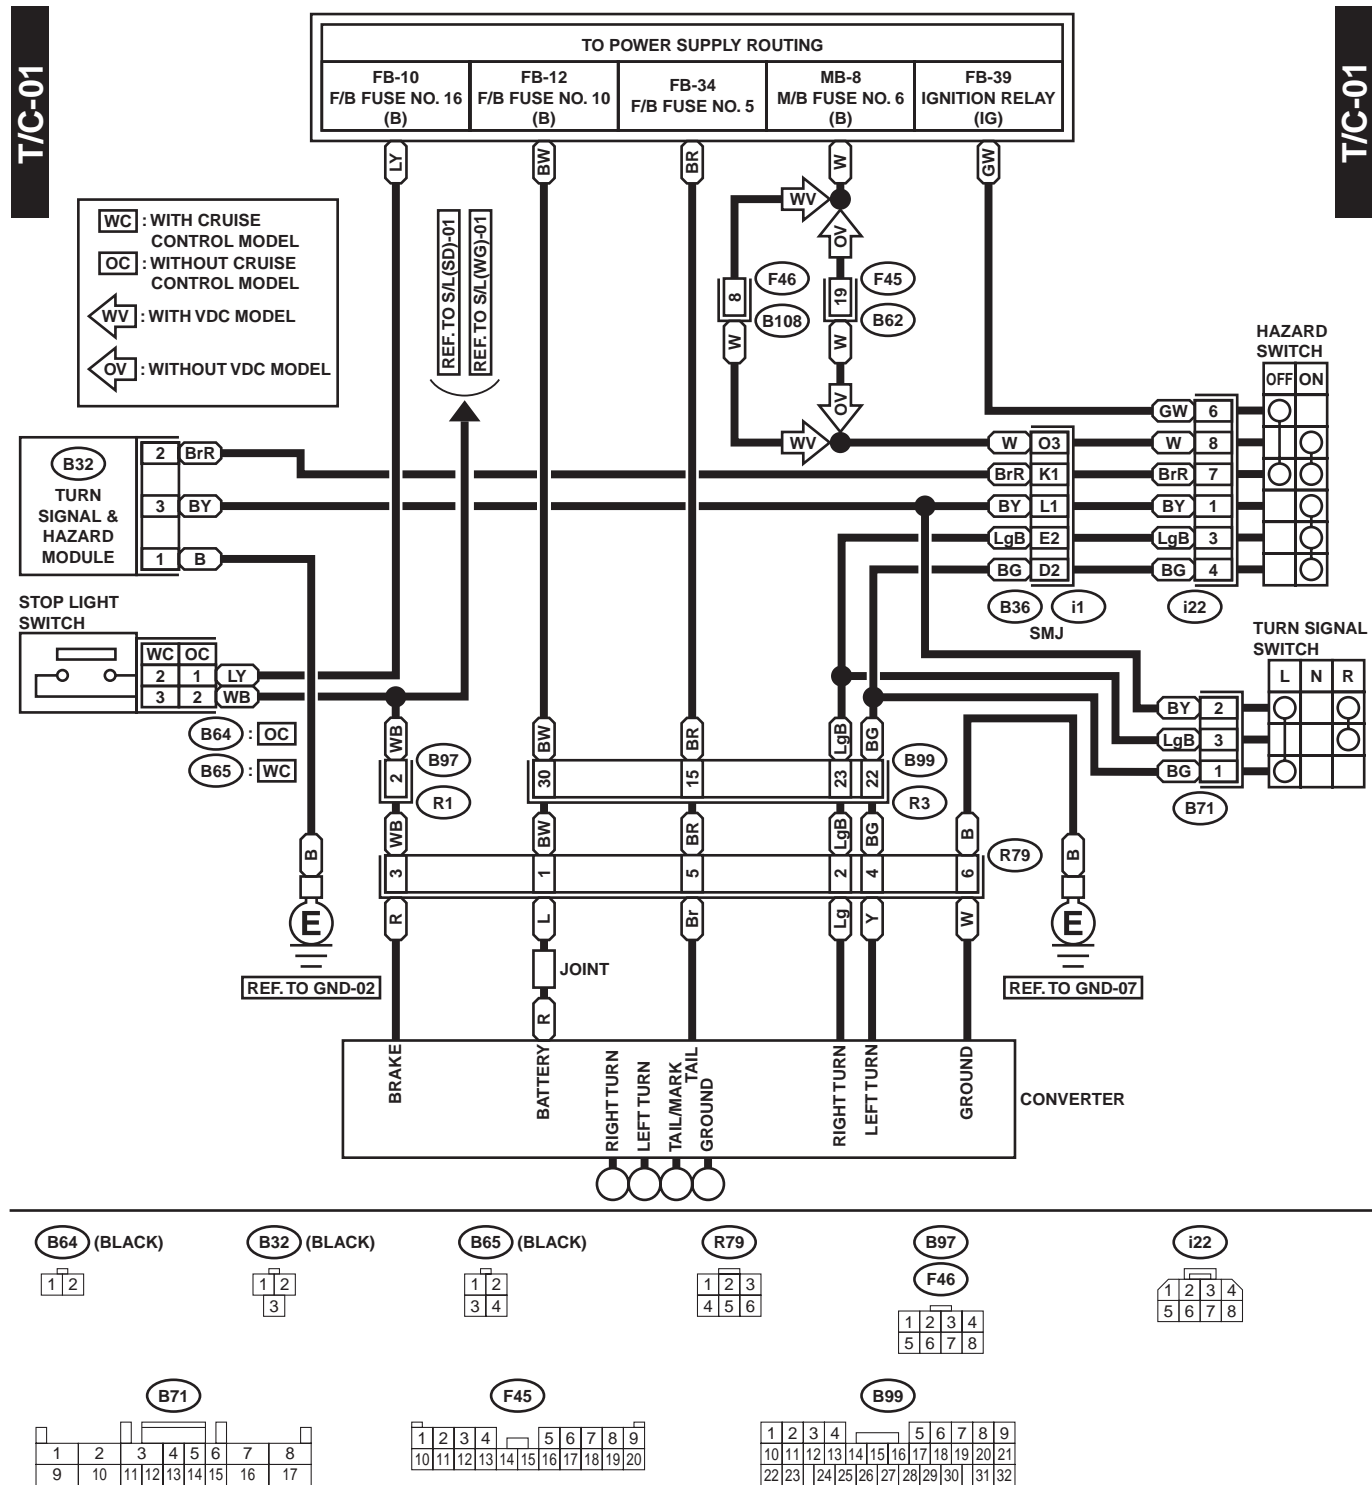

TRAILER WIRE HARNESS (OPTION)

WIRING SYSTEM

48.Trailer Wire Harness (Option)

A: SCHEMATIC

1. SEDAN & WAGON MODEL

WI-00697

TRAILER WIRE HARNESS (OPTION)

WIRING SYSTEM

2. PICK-UP MODEL

WI-00698