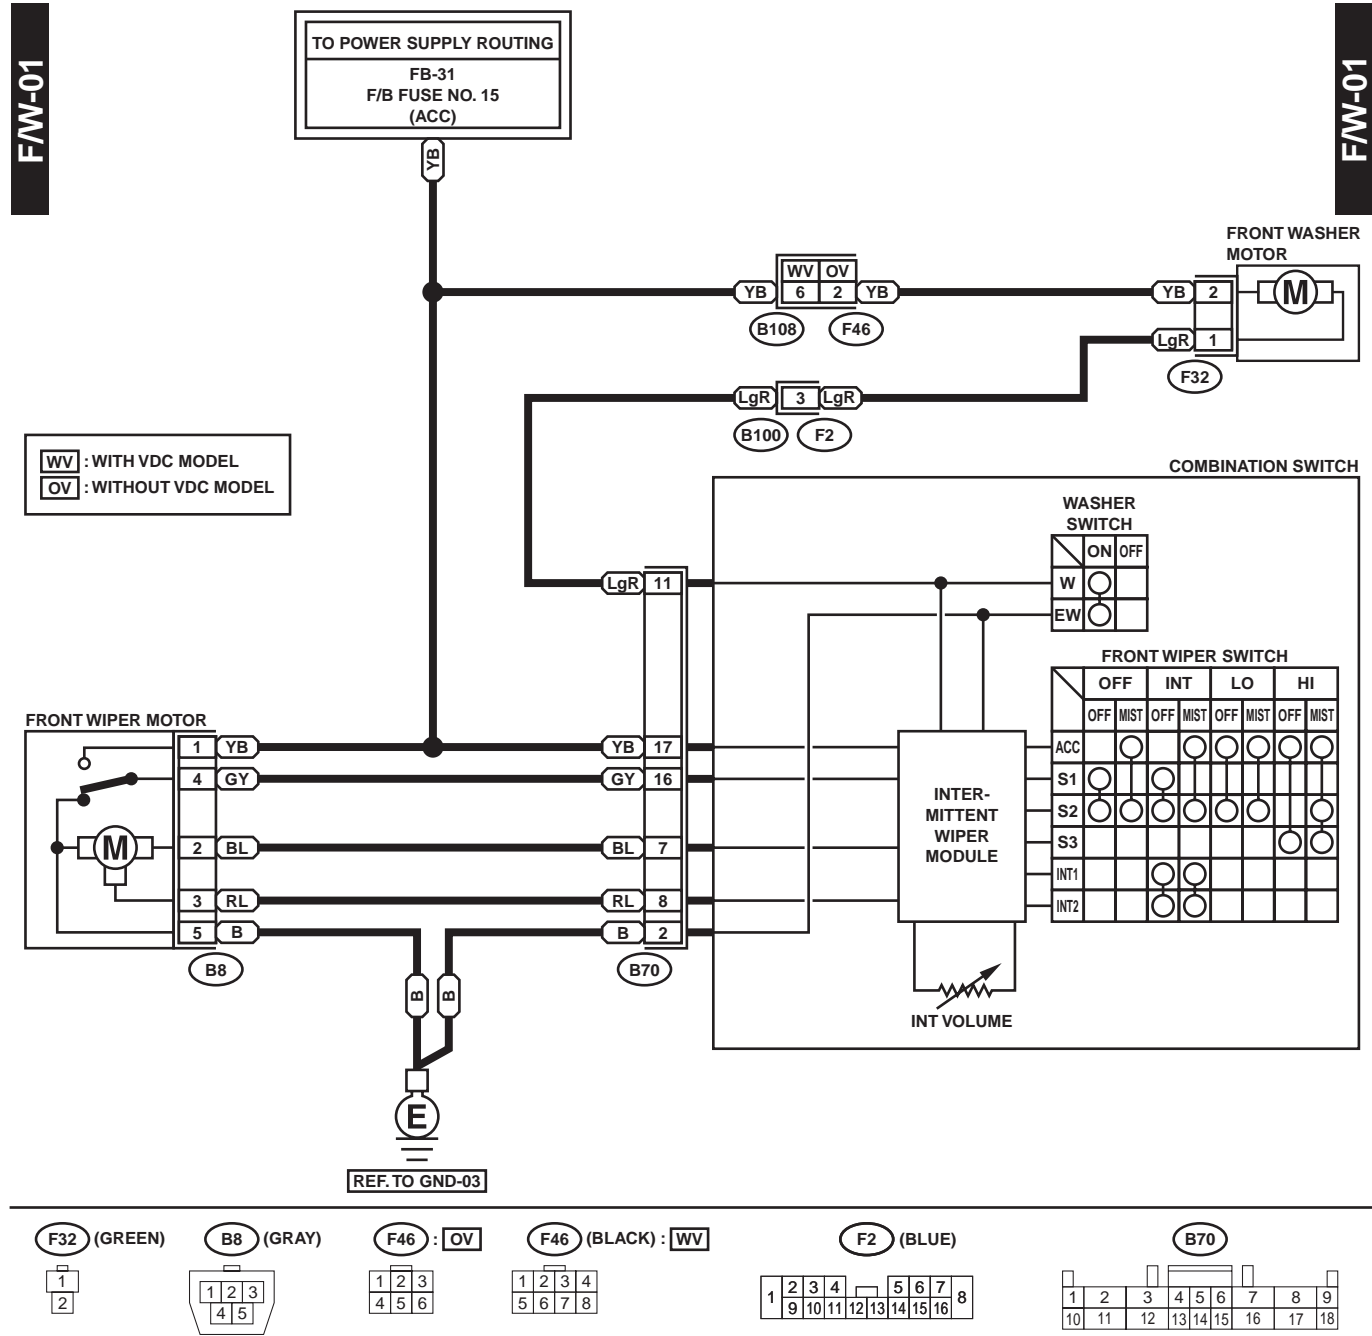

WIPER AND WASHER SYSTEM (FRONT)

WIRING SYSTEM

50. Wiper and Washer System (Front)

A: SCHEMATIC

WI-00703