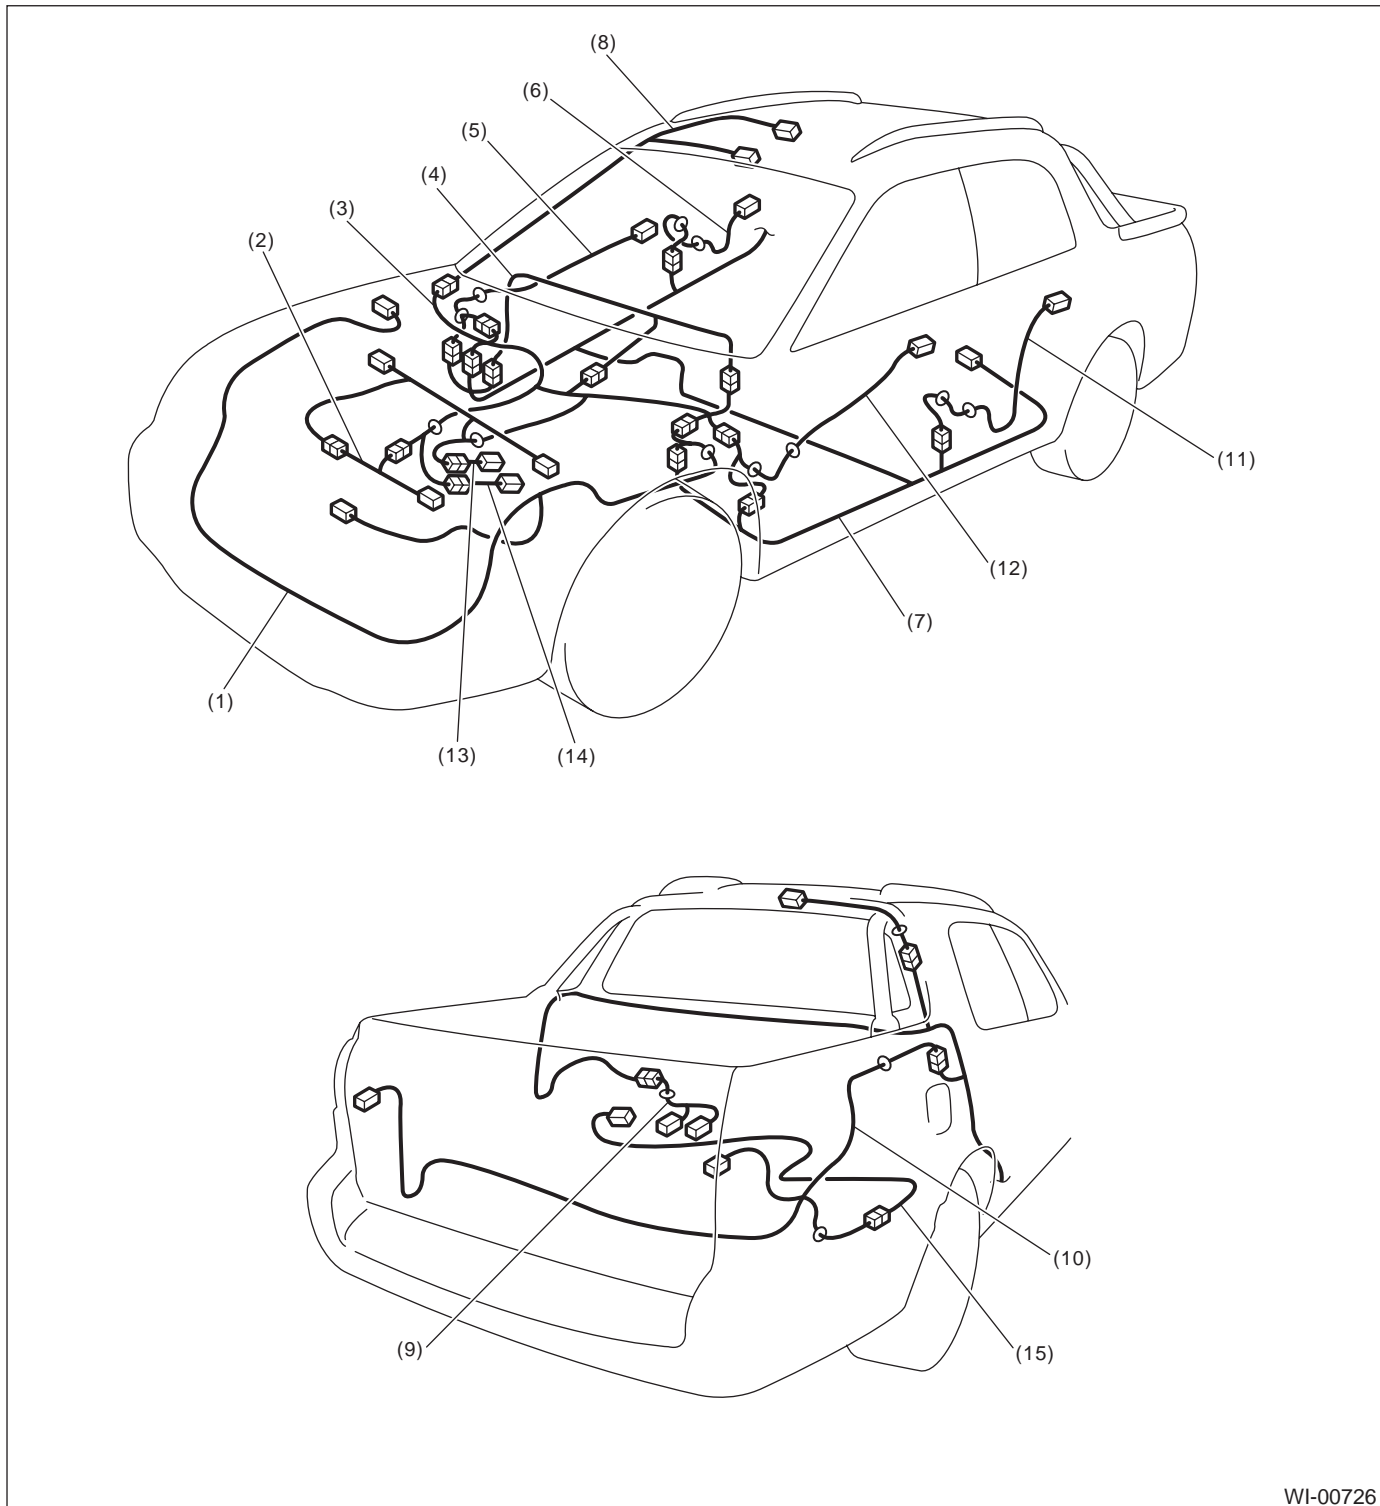

HARNESS COMPONENTS LOCATION

WIRING SYSTEM

53.Harness Components Location

A: LOCATION

1. SEDAN MODEL

- | | | |
|-------------------------------------|-------------------------|---------------------------------------|
| (1) Front wiring harness | (6) Rear door cord RH | (11) Rear door cord LH |
| (2) Engine wiring harness | (7) Rear wiring harness | (12) Front door cord LH |
| (3) Bulkhead wiring harness | (8) Roof cord | (13) Transmission cord |
| (4) Instrument panel wiring harness | (9) Fuel tank cord | (14) Rear oxygen sensor cord |
| (5) Front door cord RH | (10) Trunk lid cord | (15) On refueling vapor recovery cord |

HARNESS COMPONENTS LOCATION

WIRING SYSTEM

2. WAGON MODEL

- | | | |
|-------------------------------------|-------------------------|---------------------------------------|
| (1) Front wiring harness | (6) Rear door cord RH | (11) Rear door cord LH |
| (2) Engine wiring harness | (7) Rear wiring harness | (12) Front door cord LH |
| (3) Bulkhead wiring harness | (8) Roof cord | (13) Transmission cord |
| (4) Instrument panel wiring harness | (9) Fuel tank cord | (14) Rear oxygen sensor cord |
| (5) Front door cord RH | (10) Rear gate cord | (15) On refueling vapor recovery cord |

HARNESS COMPONENTS LOCATION

WIRING SYSTEM

3. PICK-UP MODEL

WI-00726

- | | | |
|-------------------------------------|---------------------------------|---------------------------------------|
| (1) Front wiring harness | (6) Rear door cord RH | (11) Rear door cord LH |
| (2) Engine wiring harness | (7) Rear wiring harness (Front) | (12) Front door cord LH |
| (3) Bulkhead wiring harness | (8) Roof cord | (13) Transmission cord |
| (4) Instrument panel wiring harness | (9) Fuel tank cord | (14) Rear oxygen sensor cord |
| (5) Front door cord RH | (10) Rear wiring harness (Rear) | (15) On refueling vapor recovery cord |