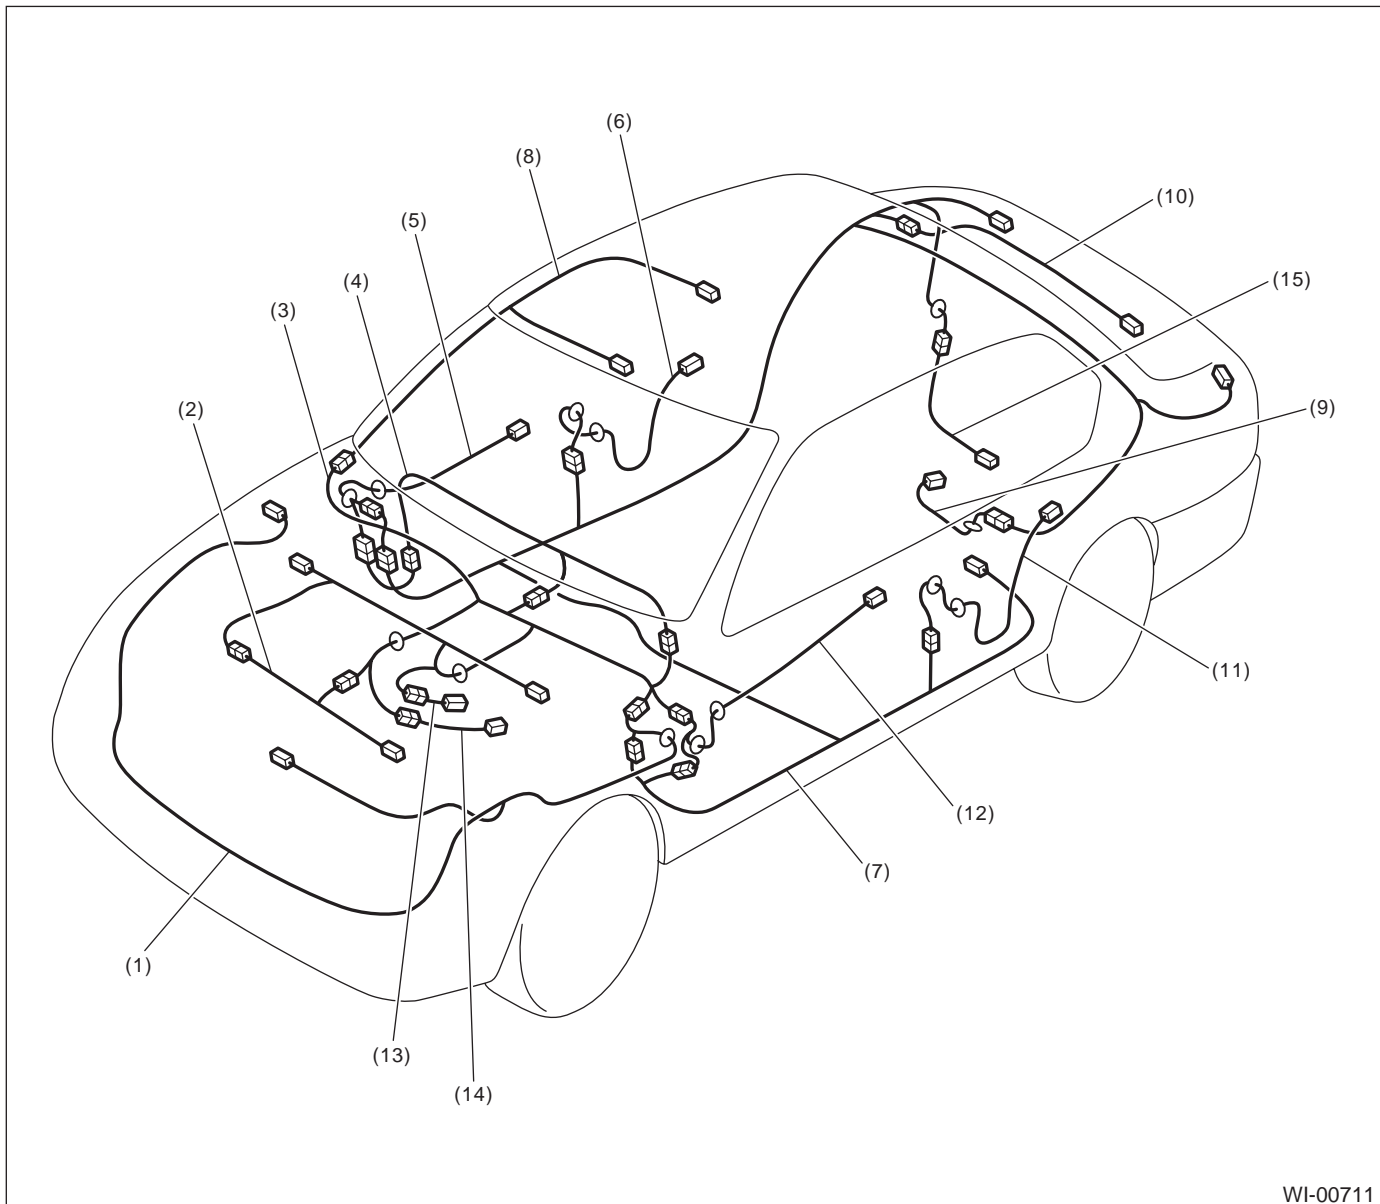

HARNESS COMPONENTS LOCATION

WIRING SYSTEM

53.Harness Components Location

A: LOCATION

1. SEDAN MODEL

- | | | |
|-------------------------------------|-------------------------|---------------------------------------|
| (1) Front wiring harness | (6) Rear door cord RH | (11) Rear door cord LH |
| (2) Engine wiring harness | (7) Rear wiring harness | (12) Front door cord LH |
| (3) Bulkhead wiring harness | (8) Roof cord | (13) Transmission cord |
| (4) Instrument panel wiring harness | (9) Fuel tank cord | (14) Rear oxygen sensor cord |
| (5) Front door cord RH | (10) Trunk lid cord | (15) On refueling vapor recovery cord |

HARNESS COMPONENTS LOCATION

WIRING SYSTEM

2. WAGON MODEL

- | | | |
|-------------------------------------|-------------------------|---------------------------------------|
| (1) Front wiring harness | (6) Rear door cord RH | (11) Rear door cord LH |
| (2) Engine wiring harness | (7) Rear wiring harness | (12) Front door cord LH |
| (3) Bulkhead wiring harness | (8) Roof cord | (13) Transmission cord |
| (4) Instrument panel wiring harness | (9) Fuel tank cord | (14) Rear oxygen sensor cord |
| (5) Front door cord RH | (10) Rear gate cord | (15) On refueling vapor recovery cord |

HARNESS COMPONENTS LOCATION

WIRING SYSTEM

3. PICK-UP MODEL

WI-00726

- | | | |
|-------------------------------------|---------------------------------|---------------------------------------|
| (1) Front wiring harness | (6) Rear door cord RH | (11) Rear door cord LH |
| (2) Engine wiring harness | (7) Rear wiring harness (Front) | (12) Front door cord LH |
| (3) Bulkhead wiring harness | (8) Roof cord | (13) Transmission cord |
| (4) Instrument panel wiring harness | (9) Fuel tank cord | (14) Rear oxygen sensor cord |
| (5) Front door cord RH | (10) Rear wiring harness (Rear) | (15) On refueling vapor recovery cord |