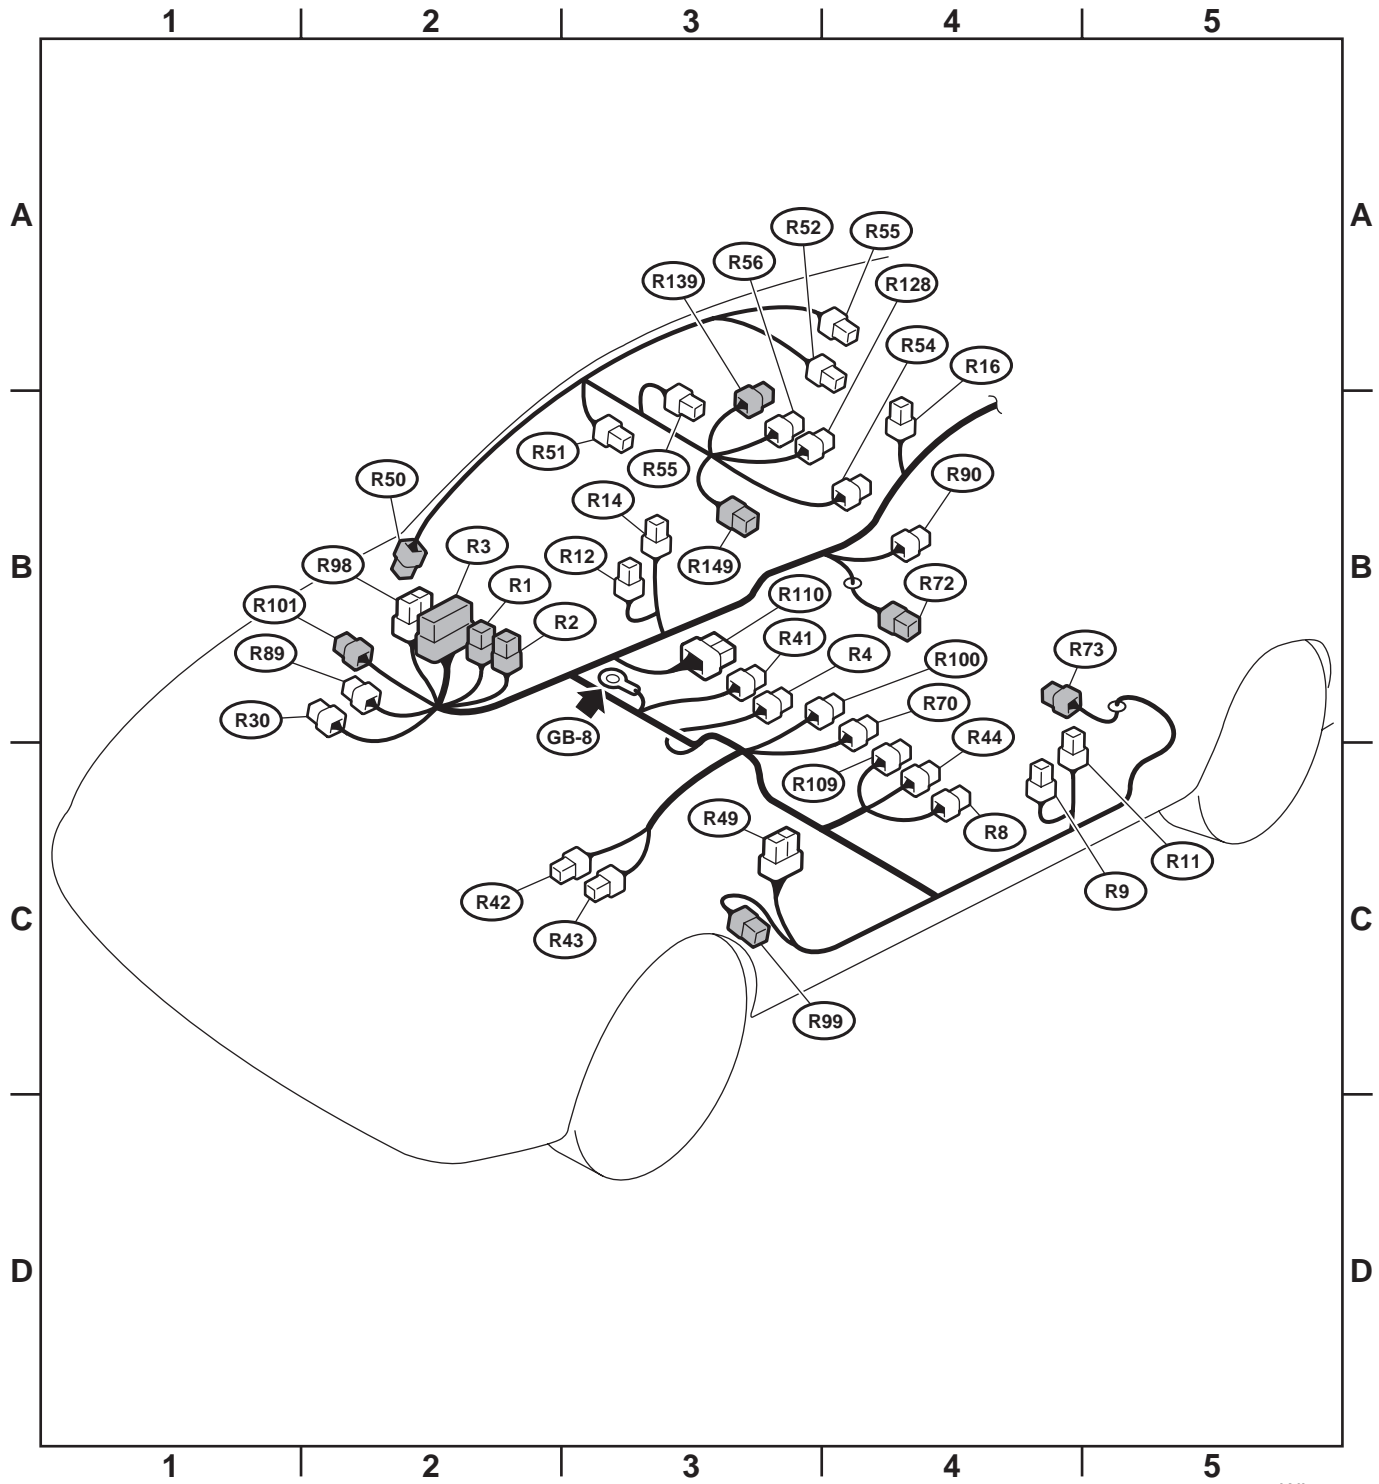

REAR WIRING HARNESS

WIRING SYSTEM

59.Rear Wiring Harness

A: LOCATION

Connector				Connecting to	
No.	Pole	Color	Area	No.	Name
R1	8	★	B-2	B97	Bulkhead wiring harness
R2	2	Black	B-2	B98	Bulkhead wiring harness
	4	★	B-2	B98	Bulkhead wiring harness (Sedan) (F.P.C.)
	8	★	B-2	B98	Bulkhead wiring harness (Pick-up)
R3	32	★	B-2	B99	Bulkhead wiring harness
R4	1	Black	B-2		Parking brake switch
R8	2	★	C-3		Seat belt switch
R9	3	★	C-4		Front door switch LH
R11	8	★	B-4	D21	Rear door cord LH
R12	3	★	B-2		Front door switch RH
R14	8	★	B-2	D27	Rear door cord RH
R16	3	Black	B-3		Rear door switch RH (Sedan & Wagon)
R30	2	★	B-2		Diode (Rear gate)
R41	4	Blue	B-3		Seat heater RH
R42	6	★	B-3		Seat heater switch RH
R43	6	Blue	B-3		Seat heater switch LH
R44	4	Blue	C-3		Seat heater LH
R48	2	Black	C-2	B123	Bulkhead wiring harness
R49	8	★	C-3	F55	Front wiring harness (ABS)
	12	★	C-3	F55	Front wiring harness (VDC)
R50	6	★	B-2	B90	Bulkhead wiring harness (Without Onstar)
	8	★	B-2	B90	Bulkhead wiring harness (With Onstar)
R51	2	Black	B-2		Vanity mirror illumination light RH
R52	3	★	B-3		Room light
R54	2	Black	B-3		Vanity mirror illumination light LH
R55	1	★	B-2		Sunroof (Sedan) (Pick-up)
	8	★	A-3		Sunroof control module (Wagon)
R56	2	★	B-3		Spot light
R70	3	★	C-2		ABS G sensor
R72	2	Gray	B-3		Rear ABS sensor RH
R73	2	Gray	B-4		Rear ABS sensor LH
R89	8	★	B-2		Speaker joint connector LH (Without McIntosh audio)
R90	8	★	B-3		Speaker joint connector RH (With McIntosh audio)
R98	16	Blue	B-2	i53	Instrument panel wiring harness
R99	2	★	C-3	D68	Front door cord LH (Mcintosh audio)
R100	6	★	C-2		Yaw rate sensor (VDC)
R101	2	★	B-2	D69	Front door cord RH (Mcintosh audio)
R109	2	Black	C-3		Power seat motor
R110	14	★	B-2		Power amplifier (Mcintosh audio)
R128	5	★	B-3		Sunroof switch (Wagon)
R139	3	★	B-3		Compass mirror
R149	2	★	B-3		Microphone

★: Non-colored

REAR WIRING HARNESS

WIRING SYSTEM

WI-00736

WI-240