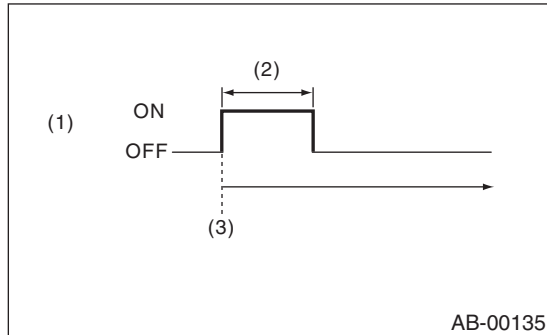

## 11. Airbag Warning Light Illumination Pattern

### A: INSPECTION

Turn the ignition switch to ON, and confirm that the airbag warning light remains on for approx. 6 seconds then turns off afterwards.

- (1) Airbag warning light
- (2) Approx. 6 sec.
- (3) Ignition switch ON