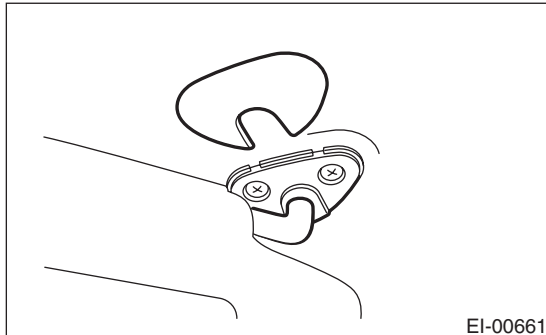

## 26.Sun Visor

### A: REMOVAL

1) Remove the cover, loosen the mounting screws, and remove the sun visor.

2) Disconnect the connector. (Model with vanity mirror light)

3) While pressing the (A) on the both side using flat tip screwdriver, pull the sun visor hook to remove it.