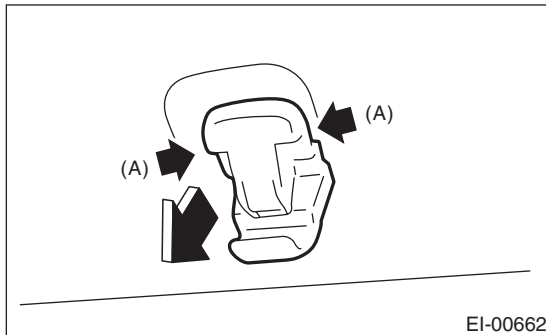

### A: REMOVAL

1) Remove the cover, loosen the mounting screws, and remove the sun visor.

2) Disconnect the connector. (Model with vanity mirror light)

3) While pressing the (A) on the both side using flat tip screwdriver, pull the sun visor hook to remove it.