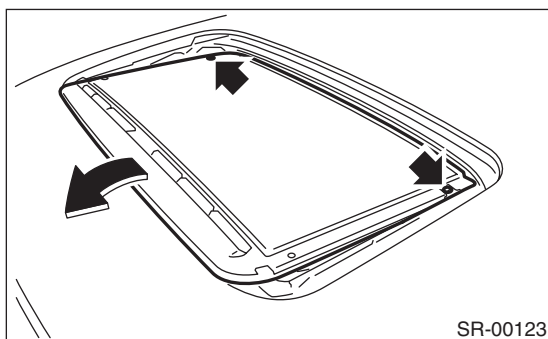

Sunshade

SUNROOF/T-TOP/CONVERTIBLE TOP (SUNROOF)

7. Sunshade

A: REMOVAL

1. SEDAN MODEL

1) Remove the glass lid. <Ref. to SR-6, SEDAN MODEL, REMOVAL, Glass Lid.>
2) Loosen the TORX® bolt to remove the front sunshade bracket.

3) Pull the sunshade until the rear sunshade bracket comes into the sight, then loosen the TORX® bolts to remove the sunshade.

2. WAGON MODEL

1) Remove the frame assembly.
2) Remove the shade stopper (A) of the sunshade.

3) Pull out the sunshade (A) from the sunroof frame.

B: INSTALLATION

Install in the reverse order of removal.