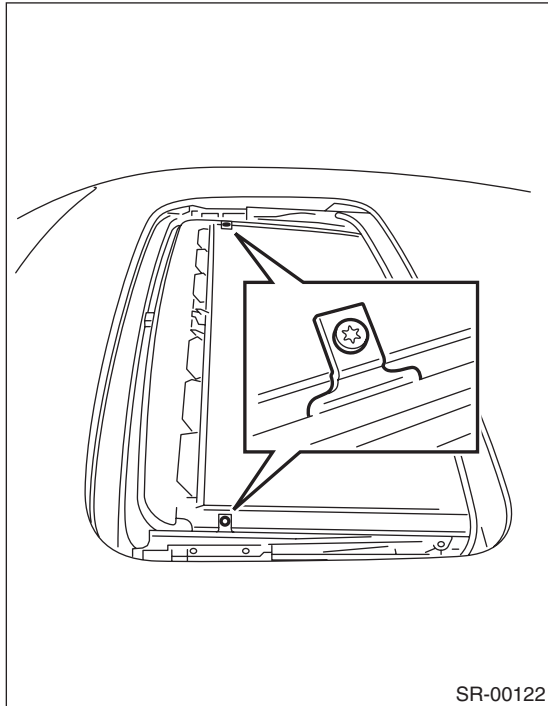

Sunshade

SUNROOF/T-TOP/CONVERTIBLE TOP (SUNROOF)

7. Sunshade

A: REMOVAL

1. SEDAN MODEL

- 1) Remove the glass lid. <Ref. to SR-6, SEDAN MODEL, REMOVAL, Glass Lid.>
- 2) Loosen the TORX® bolt to remove the front sunshade bracket.