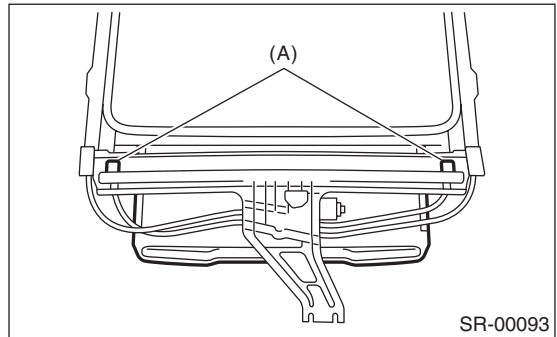

2. WAGON MODEL

1) Remove the frame assembly.
2) Remove the shade stopper (A) of the sunshade.

3) Pull out the sunshade (A) from the sunroof frame.