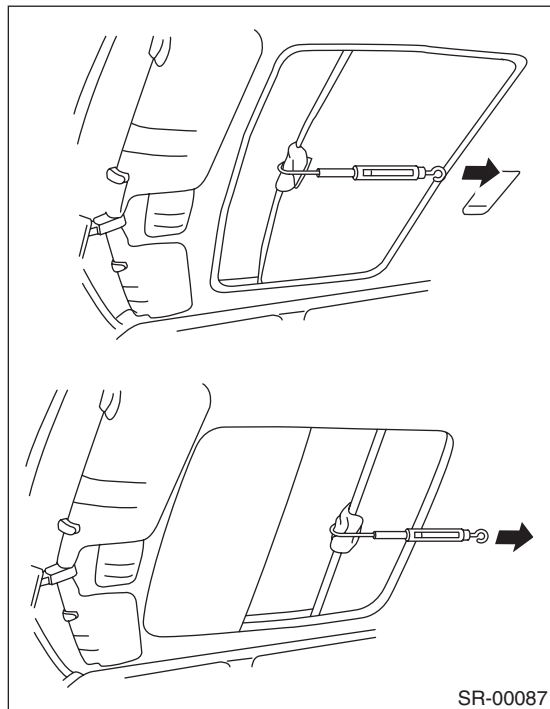

- 3) Pull out the sunshade (A) from the sunroof frame.

B: INSTALLATION

Install in the reverse order of removal.

Sunshade

SUNROOF/T-TOP/CONVERTIBLE TOP (SUNROOF)

C: INSPECTION

1. CHECK FOR MOVING LOAD OF SUNSHADE

1) Attach a spring balance to sunshade edge using a cloth.

2) Pull the spring balance to measure moving load of the sunshade.

Moving load of sunshade:

Standard

18.0±5.0 N (1.8±0.5 kgf, 13±3.7 lbf)

NOTE:

Moving load is larger at the beginning of pulling a spring balance, so take a spring balance reading while sunshade sliding smoothly.